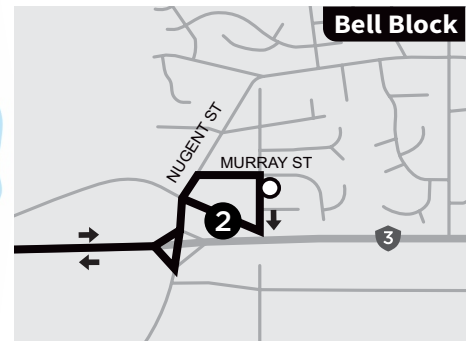

ROUTE 11 Saturday EAST

ROUTE 11 Saturday EAST

(A) AM Depart Ariki St	10.18 AM	1.18 PM
1 The Valley	10.30	1.30
2 Bell Block - The Warehouse	10.36	1.36
3 The Valley	10.41	1.41
4 Turakina St	10.51	1.51
5 Upjohn St	11.00	2.00
(A) Arrive Ariki St	11.10	2.10

Arrival times are indicative only
EFFECTIVE FROM 31 JANUARY 2022

- KEY**
- Bus stop shelter
 - Bus stop
 - i-Site Puke Ariki
 - Centre City

SCAN TO VIEW
TIMETABLE ONLINE

Fare Zones

Adult / Child (5-18) / NZ SuperGold (peak hours)

\$2 Bee Single zone	+\$1 Per extra zone
\$3 Cash Single zone	

FREE Travel

For children under 5 years (any time), WITT students (ID must be presented), NZ SuperGold card off-peak travel (9am-3pm weekdays & all day Saturday).