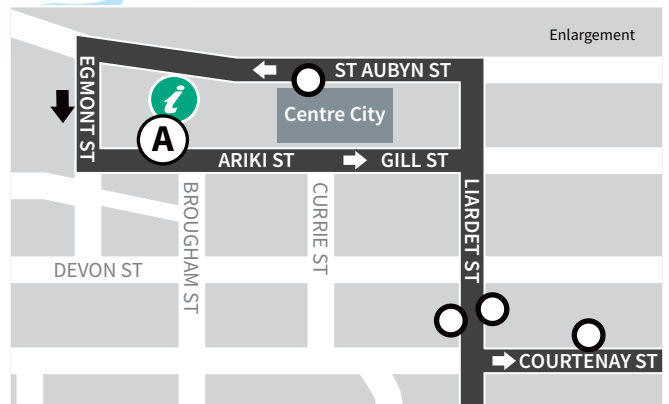

ROUTE 11 Saturday EAST

ROUTE 11 Saturday EAST

(A) AM Depart Ariki St	10.18 AM	1.18 PM
1 The Valley	10.30	1.30
2 Bell Block - The Warehouse	10.36	1.36
3 The Valley	10.41	1.41
4 Turakina St	10.51	1.51
5 Upjohn St	11.00	2.00
(A) Arrive Ariki St	11.10	2.10

Arrival times are indicative only
EFFECTIVE FROM 31 JANUARY 2022

- KEY**
- Bus stop shelter
 - Bus stop
 - i-Site Puke Ariki
 - Centre City

SCAN TO VIEW
TIMETABLE ONLINE

Fare Zones

Adult / Child (5-18) / NZ SuperGold (peak hours)

\$2 Bee Single zone	+\$1 Per extra zone
\$3 Cash Single zone	

FREE Travel

For children under 5 years (any time), WITT students (ID must be presented), NZ SuperGold card off-peak travel (9am-3pm weekdays & all day Saturday).