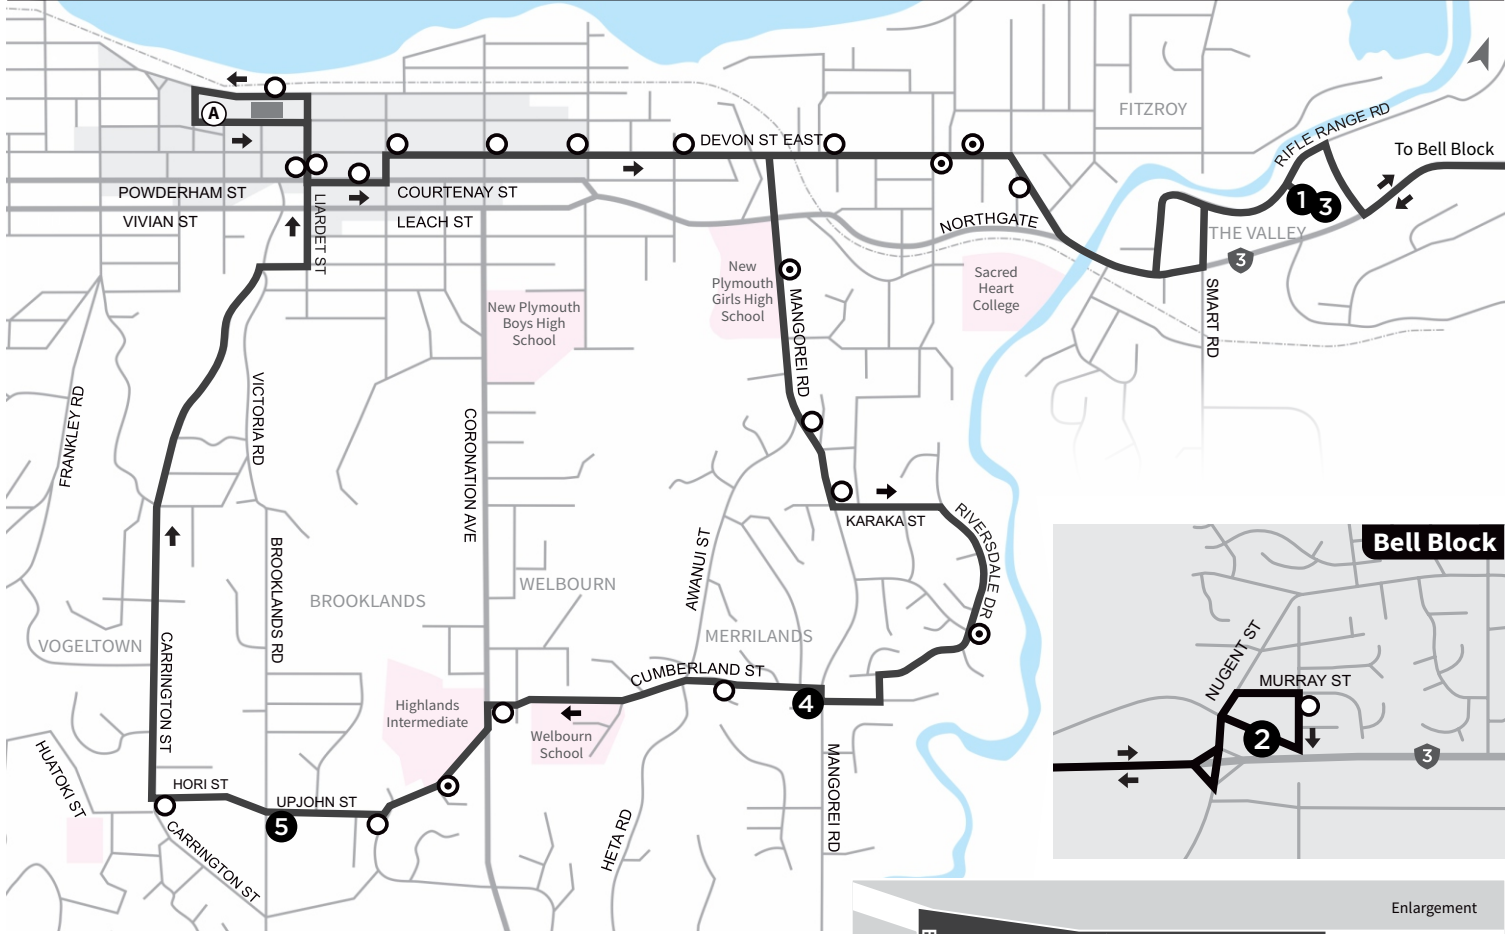

ROUTE 11 Saturday EAST

ROUTE 11 Saturday EAST

(A) AM Depart Ariki St	10.18 AM	1.18 PM
1 The Valley	10.30	1.30
2 Bell Block - The Warehouse	10.36	1.36
3 The Valley	10.41	1.41
4 Turakina St	10.51	1.51
5 Upjohn St	11.00	2.00
(A) Arrive Ariki St	11.10	2.10

Arrival times are indicative only
EFFECTIVE FROM 31 JANUARY 2022

- KEY**
- Bus stop shelter
 - Bus stop
 - i-Site Puke Ariki
 - Centre City

SCAN TO VIEW
TIMETABLE ONLINE

Fare Zones

Adult / Child (5-18) / NZ SuperGold (peak hours)

\$2 Bee Single zone	+\$1 Per extra zone
\$3 Cash Single zone	

FREE Travel

For children under 5 years (any time), WITT students (ID must be presented), NZ SuperGold card off-peak travel (9am-3pm weekdays & all day Saturday).