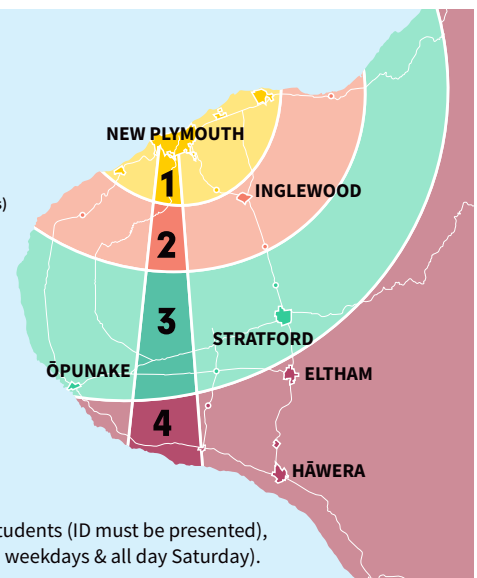

ROUTE 11 Saturday EAST

ROUTE 11 Saturday EAST

(A) AM Depart Ariki St	10.18 AM	1.18 PM
1 The Valley	10.30	1.30
2 Bell Block - The Warehouse	10.36	1.36
3 The Valley	10.41	1.41
4 Turakina St	10.51	1.51
5 Upjohn St	11.00	2.00
(A) Arrive Ariki St	11.10	2.10

Arrival times are indicative only
EFFECTIVE FROM 31 JANUARY 2022

- KEY**
- Bus stop shelter
 - Bus stop
 - i-Site Puke Ariki
 - Centre City

SCAN TO VIEW
TIMETABLE ONLINE

Fare Zones

Adult / Child (5-18) / NZ SuperGold (peak hours)

\$2 Bee Single zone	+\$1 Per extra zone
\$3 Cash Single zone	

FREE Travel

For children under 5 years (any time), WITT students (ID must be presented), NZ SuperGold card off-peak travel (9am-3pm weekdays & all day Saturday).