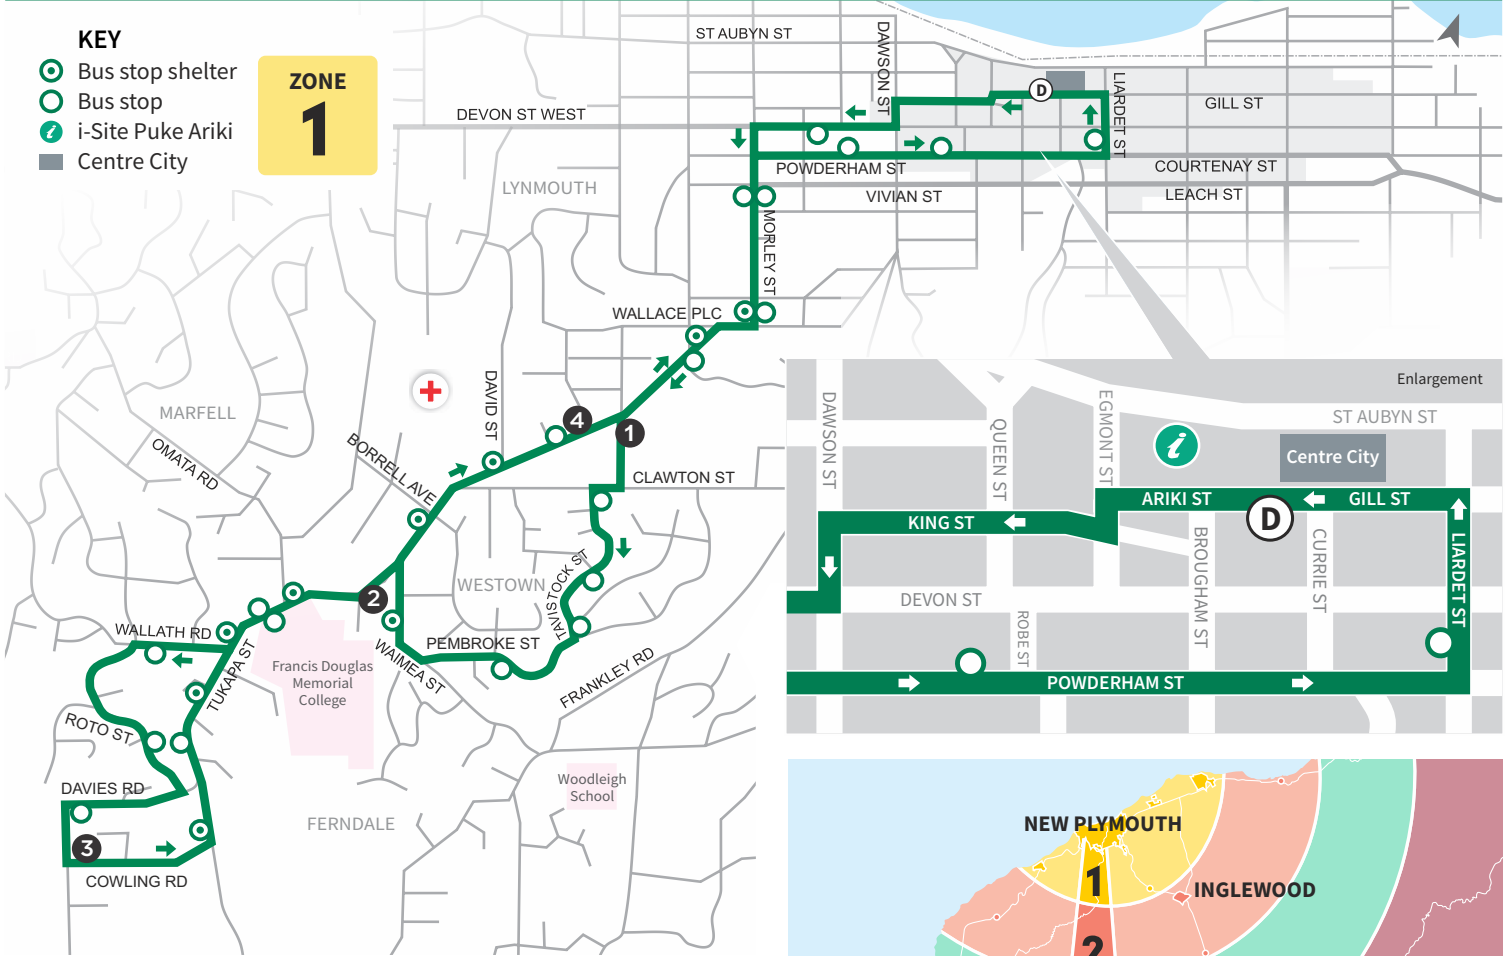

# ROUTE 4 Westown/Hurdon

MONDAY TO FRIDAY

## KEY

- Bus stop shelter
- Bus stop
- i-Site Puke Ariki
- Centre City

**ZONE**  
**1**

Depart Ariki St (D)	Westown School (1)	Tukapa St (2)	Cowling Rd (3)	Westown Shops (4)	Arrive Ariki St (D)
	7.06 AM	7.09 AM	7.14 AM	7.20 AM	7.30 AM
<b>7.30 AM</b>	7.34	7.37	7.42	7.48	8.00
<b>8.10</b>	8.14	8.17	8.22	8.28	8.48
<b>9.00</b>	9.04	9.07	9.12	9.18	9.30
<b>10.05</b>	10.10	10.15	10.20	10.25	10.35
<b>11.15</b>	11.20	11.25	11.30	11.35	11.43
<b>12.25 PM</b>	12.30 PM	12.35 PM	12.40 PM	12.45 PM	12.50 PM
<b>1.35</b>	1.39	1.42	1.47	1.52	2.05
<b>2.55</b>	2.59	3.02	3.07	3.18	3.30
<b>3.40</b>	3.45	3.50	3.55	4.00	4.10
<b>4.20</b>	4.26	4.32	4.37	4.39	4.55
<b>5.10</b>	5.15	5.20	5.25	5.30	5.38
<b>5.50</b>	5.55	6.00	6.05	6.10	6.20
<b>6.20</b>	service runs from Ariki St until last passenger disembarks (drop off service only)				

## Fare Zones

Adult  
Child (5-18)  
NZ SuperGold (peak hours)

**\$2** Bee<sup>+</sup> Single zone

**\$3** Cash Single zone

**+\$1** Per extra zone

## FREE Travel

For children under 5 years (any time), WITT students (ID must be presented), NZ SuperGold card off-peak travel (9am-3pm weekdays & all day Saturday).

SCAN TO VIEW  
TIMETABLE ONLINE

Times in **BOLD** are scheduled, all other times are approximate  
EFFECTIVE FROM 31 JANUARY 2022