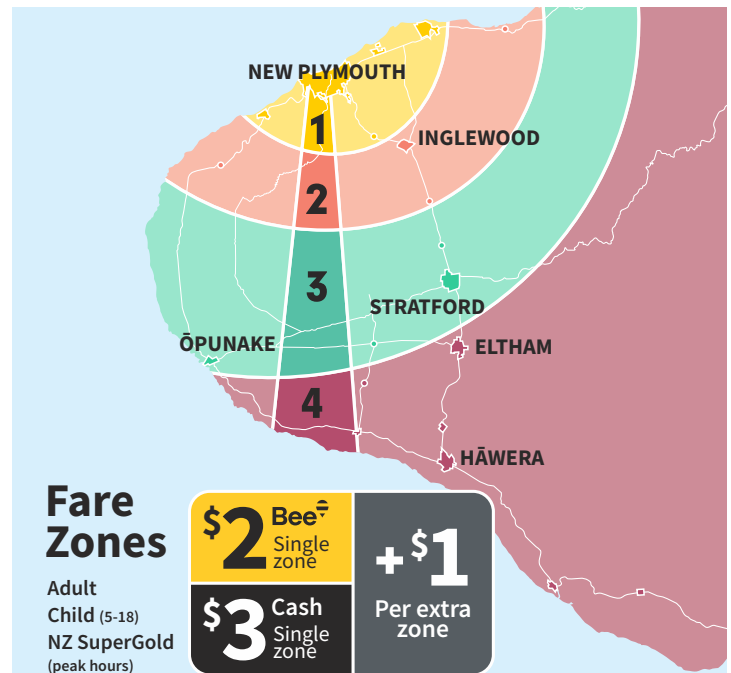

# ROUTE 4 Westown/Hurdon

MONDAY TO FRIDAY

## KEY

- Bus stop shelter
- Bus stop
- i-Site Puke Ariki
- Centre City

**ZONE**  
**1**

Depart Ariki St (D)	Westown School (1)	Tukapa St (2)	Cowling Rd (3)	Westown Shops (4)	Arrive Ariki St (D)
	7.06 AM	7.09 AM	7.14 AM	7.20 AM	7.30 AM
<b>7.30 AM</b>	7.34	7.37	7.42	7.48	8.00
<b>8.10</b>	8.14	8.17	8.22	8.28	8.48
<b>9.00</b>	9.04	9.07	9.12	9.18	9.30
<b>10.05</b>	10.10	10.15	10.20	10.25	10.35
<b>11.15</b>	11.20	11.25	11.30	11.35	11.43
<b>12.25 PM</b>	12.30 PM	12.35 PM	12.40 PM	12.45 PM	12.50 PM
<b>1.35</b>	1.39	1.42	1.47	1.52	2.05
<b>2.55</b>	2.59	3.02	3.07	3.18	3.30
<b>3.40</b>	3.45	3.50	3.55	4.00	4.10
<b>4.20</b>	4.26	4.32	4.37	4.39	4.55
<b>5.10</b>	5.15	5.20	5.25	5.30	5.38
<b>5.50</b>	5.55	6.00	6.05	6.10	6.20
<b>6.20</b>	service runs from Ariki St until last passenger disembarks (drop off service only)				

## Fare Zones

Adult  
Child (5-18)  
NZ SuperGold (peak hours)

**\$2** Bee<sup>+</sup> Single zone

**\$3** Cash Single zone

**+\$1** Per extra zone

## FREE Travel

For children under 5 years (any time), WITT students (ID must be presented), NZ SuperGold card off-peak travel (9am-3pm weekdays & all day Saturday).

SCAN TO VIEW  
TIMETABLE ONLINE

Times in **BOLD** are scheduled, all other times are approximate  
EFFECTIVE FROM 31 JANUARY 2022