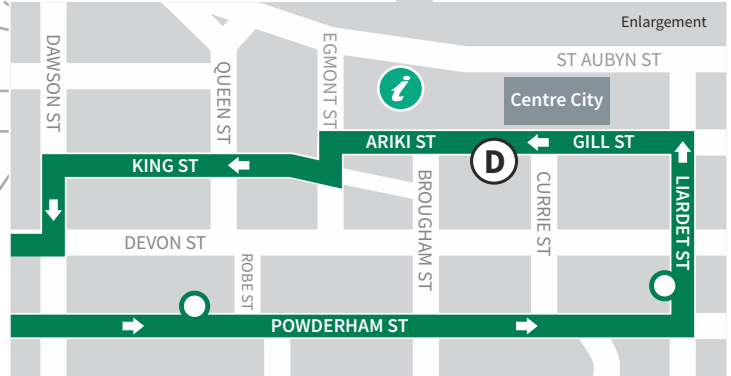

# ROUTE 4 Westown/Hurdon

MONDAY TO FRIDAY

## KEY

- Bus stop shelter
- Bus stop
- i-Site Puke Ariki
- Centre City

**ZONE**  
**1**

Depart Ariki St (D)	Westown School (1)	Tukapa St (2)	Cowling Rd (3)	Westown Shops (4)	Arrive Ariki St (D)
	7.06 AM	7.09 AM	7.14 AM	7.20 AM	7.30 AM
<b>7.30 AM</b>	7.34	7.37	7.42	7.48	8.00
<b>8.10</b>	8.14	8.17	8.22	8.28	8.48
<b>9.00</b>	9.04	9.07	9.12	9.18	9.30
<b>10.05</b>	10.10	10.15	10.20	10.25	10.35
<b>11.15</b>	11.20	11.25	11.30	11.35	11.43
<b>12.25 PM</b>	12.30 PM	12.35 PM	12.40 PM	12.45 PM	12.50 PM
<b>1.35</b>	1.39	1.42	1.47	1.52	2.05
<b>2.55</b>	2.59	3.02	3.07	3.18	3.30
<b>3.40</b>	3.45	3.50	3.55	4.00	4.10
<b>4.20</b>	4.26	4.32	4.37	4.39	4.55
<b>5.10</b>	5.15	5.20	5.25	5.30	5.38
<b>5.50</b>	5.55	6.00	6.05	6.10	6.20
<b>6.20</b>	service runs from Ariki St until last passenger disembarks (drop off service only)				

## Fare Zones

Adult  
Child (5-18)  
NZ SuperGold (peak hours)

**\$2** Bee<sup>+</sup> Single zone

**\$3** Cash Single zone

**+\$1** Per extra zone

## FREE Travel

For children under 5 years (any time), WITT students (ID must be presented), NZ SuperGold card off-peak travel (9am-3pm weekdays & all day Saturday).

SCAN TO VIEW  
TIMETABLE ONLINE

Times in **BOLD** are scheduled, all other times are approximate  
EFFECTIVE FROM 31 JANUARY 2022