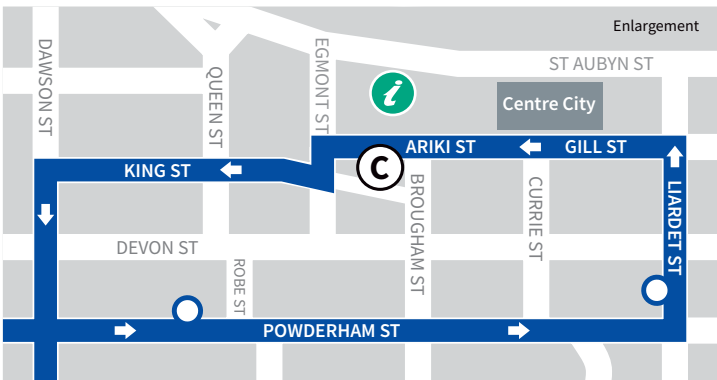

ROUTE 5 Frankleigh Park/Ferndale

MONDAY TO FRIDAY

KEY

- Bus stop shelter
- Bus stop
- i-Site Puke Ariki
- Centre City

ZONE 1

Depart Arika St	Frankley Glenpark	Doralto Govett	Frankley Rd	Maratahu Frankley	Arrive Arika St
③	①	②	③	④	③
	7.05 AM	7.10 AM	7.13 AM	7.17 AM	7.30 AM
7.30 AM	7.35	7.40	7.43	7.47	8.00
8.10	8.15	8.20	8.23	8.27	8.40
9.00	9.05	9.10	9.13	9.17	9.30
9.30	9.35	9.40	9.43	9.47	10.00
10.40	10.45	10.50	10.53	10.57	11.10
11.50	11.55	12.00 PM	12.03 PM	12.07 PM	12.20 PM
1.05 PM	1.10 PM	1.15	1.18	1.22	1.33
2.15	2.20	2.25	2.28	2.32	2.45
3.40	3.45	3.50	3.53	3.57	4.10
4.20	4.25	4.30	4.33	4.37	4.50
5.10	5.15	5.20	5.23	5.27	5.38
5.50	5.55	6.00	6.03	6.07	6.20
6.20	service runs from Arika St until last passenger disembarks (drop off service only)				

Times in **BOLD** are scheduled, all other times are approximate

EFFECTIVE FROM 31 JANUARY 2022

Fare Zones

Adult
Child (5-18)
NZ SuperGold (peak hours)

\$2 Bee Single zone

\$3 Cash Single zone

+\$1
Per extra zone

FREE Travel

For children under 5 years (any time), WITT students (ID must be presented), NZ SuperGold card off-peak travel (9am-3pm weekdays & all day Saturday).

SCAN TO VIEW
TIMETABLE ONLINE

Citylink is operated by Transit Coachlines with the support of the Taranaki Regional Council