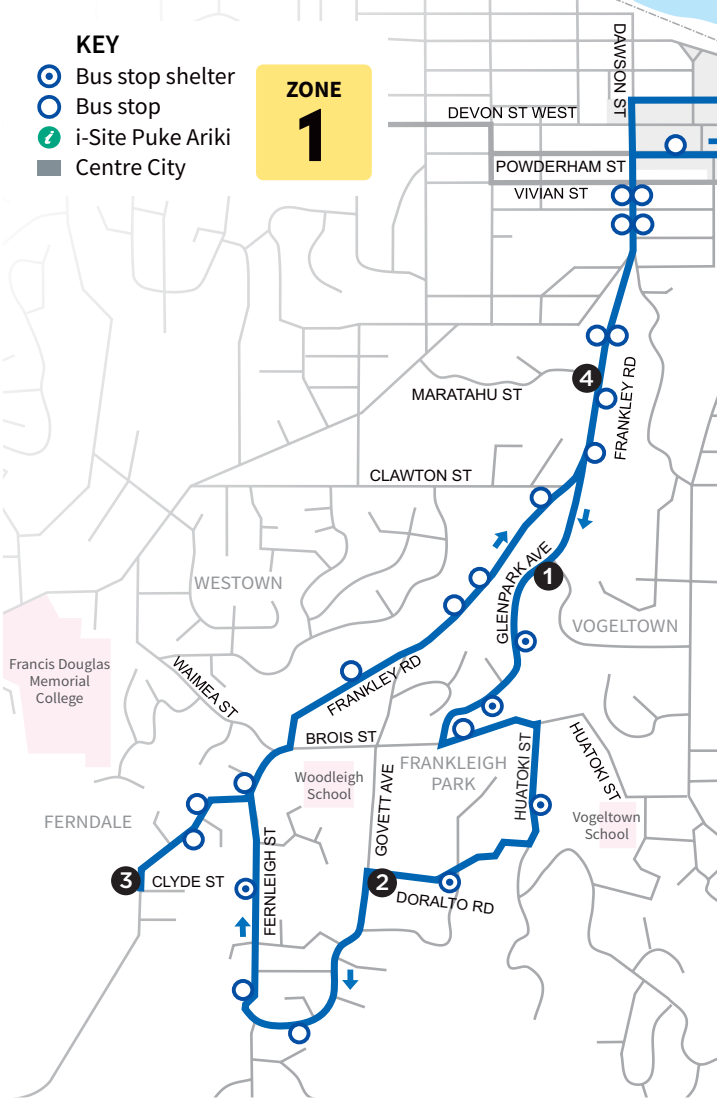

ROUTE 5 Frankleigh Park/Ferndale

MONDAY TO FRIDAY

KEY

- Bus stop shelter
- Bus stop
- i-Site Puke Ariki
- Centre City

ZONE 1

Depart Arika St	Frankley Glenpark	Doralto Govett	Frankley Rd	Maratahu Frankley	Arrive Arika St
③	①	②	③	④	③
	7.05 AM	7.10 AM	7.13 AM	7.17 AM	7.30 AM
7.30 AM	7.35	7.40	7.43	7.47	8.00
8.10	8.15	8.20	8.23	8.27	8.40
9.00	9.05	9.10	9.13	9.17	9.30
9.30	9.35	9.40	9.43	9.47	10.00
10.40	10.45	10.50	10.53	10.57	11.10
11.50	11.55	12.00 PM	12.03 PM	12.07 PM	12.20 PM
1.05 PM	1.10 PM	1.15	1.18	1.22	1.33
2.15	2.20	2.25	2.28	2.32	2.45
3.40	3.45	3.50	3.53	3.57	4.10
4.20	4.25	4.30	4.33	4.37	4.50
5.10	5.15	5.20	5.23	5.27	5.38
5.50	5.55	6.00	6.03	6.07	6.20
6.20	service runs from Arika St until last passenger disembarks (drop off service only)				

Times in **BOLD** are scheduled, all other times are approximate

EFFECTIVE FROM 31 JANUARY 2022

Fare Zones

Adult
Child (5-18)
NZ SuperGold (peak hours)

\$2 Bee Single zone

\$3 Cash Single zone

+\$1
Per extra zone

FREE Travel

For children under 5 years (any time), WITT students (ID must be presented), NZ SuperGold card off-peak travel (9am-3pm weekdays & all day Saturday).

SCAN TO VIEW
TIMETABLE ONLINE

Citylink is operated by Transit Coachlines with the support of the Taranaki Regional Council