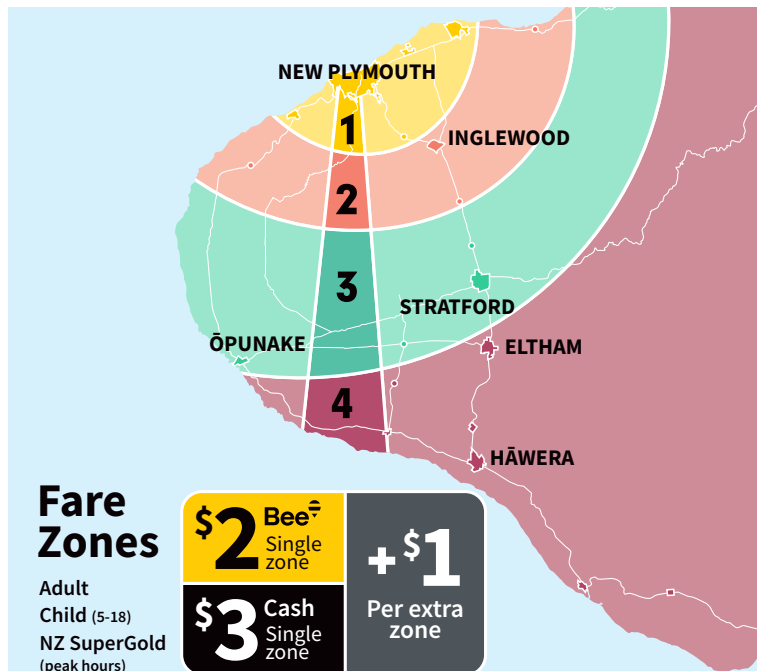

ROUTE 5 Frankleigh Park/Ferndale

MONDAY TO FRIDAY

KEY

- Bus stop shelter
- Bus stop
- i-Site Puke Ariki
- Centre City

ZONE 1

Depart Arika St	Frankley Glenpark	Doralto Govett	Frankley Rd	Maratahu Frankley	Arrive Arika St
③	①	②	③	④	③
	7.05 AM	7.10 AM	7.13 AM	7.17 AM	7.30 AM
7.30 AM	7.35	7.40	7.43	7.47	8.00
8.10	8.15	8.20	8.23	8.27	8.40
9.00	9.05	9.10	9.13	9.17	9.30
9.30	9.35	9.40	9.43	9.47	10.00
10.40	10.45	10.50	10.53	10.57	11.10
11.50	11.55	12.00 PM	12.03 PM	12.07 PM	12.20 PM
1.05 PM	1.10 PM	1.15	1.18	1.22	1.33
2.15	2.20	2.25	2.28	2.32	2.45
3.40	3.45	3.50	3.53	3.57	4.10
4.20	4.25	4.30	4.33	4.37	4.50
5.10	5.15	5.20	5.23	5.27	5.38
5.50	5.55	6.00	6.03	6.07	6.20
6.20	service runs from Arika St until last passenger disembarks (drop off service only)				

Times in **BOLD** are scheduled, all other times are approximate

EFFECTIVE FROM 31 JANUARY 2022

Fare Zones

Adult
Child (5-18)
NZ SuperGold (peak hours)

\$2 Bee Single zone

\$3 Cash Single zone

+\$1
Per extra zone

FREE Travel

For children under 5 years (any time), WITT students (ID must be presented), NZ SuperGold card off-peak travel (9am-3pm weekdays & all day Saturday).

SCAN TO VIEW
TIMETABLE ONLINE

Citylink is operated by Transit Coachlines with the support of the Taranaki Regional Council