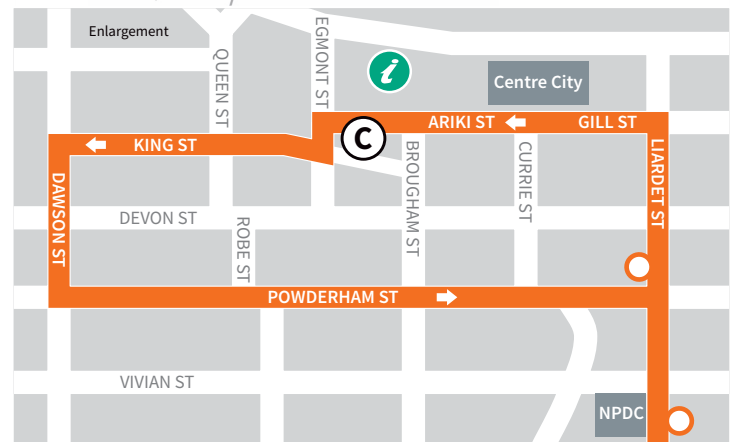

BUS BETTER WITH

Citylink is operated by Tranzit Coachlines with the support of the Taranaki Regional Council

Ph 0800 87 22 87

www.taranakibus.info

TaranakiPublicTransport