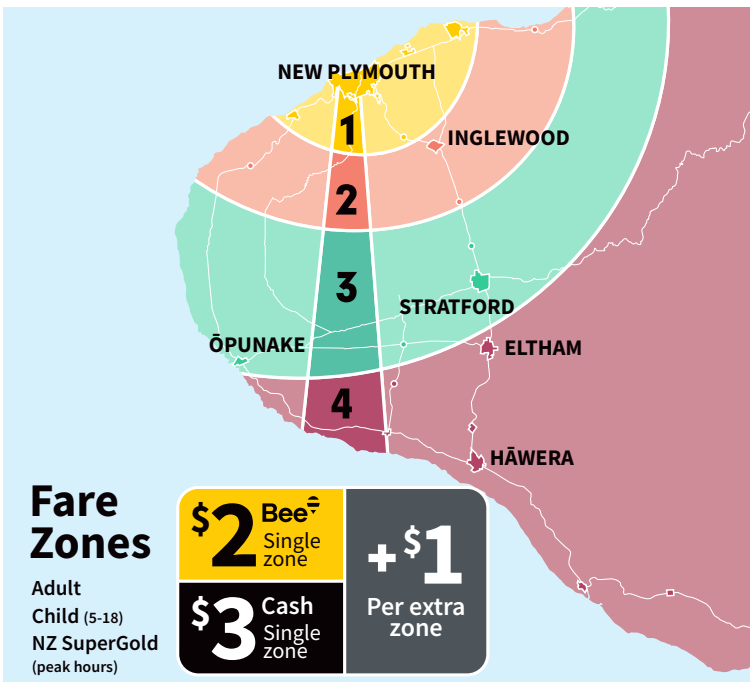

ROUTE 6 Vogeltown/Brooklands

MONDAY TO FRIDAY

KEY

- Bus stop shelter
- Bus stop
- i-Site Puke Ariki
- Centre City

Depart Arika St	Carrington Huatoki	Huatoki St	St Pius Brooklands	Liardet St	Arrive Arika St
Ⓒ	1	2	3	4	Ⓒ
	7.10 AM	7.15 AM	7.18 AM	7.24 AM	7.30 AM
7.30 AM	7.37	7.42	7.45	7.51	8.00
*8.10	8.17	8.25	8.28	8.34	8.43
9.00	9.07	9.12	9.15	9.21	9.30
10.05	10.12	10.17	10.20	10.26	10.35
11.15	11.22	11.27	11.30	11.36	11.40
12.25 PM	12.32 PM	12.37 PM	12.40 PM	12.46 PM	12.50 PM
1.35	1.42	1.47	1.50	1.56	2.05
*2.55	3.02	3.07	3.10	3.30	3.35
3.40	3.47	3.52	3.55	4.01	4.10
4.20	4.27	4.32	4.35	4.41	4.50
5.10	5.17	5.22	5.25	5.31	5.38
5.50	5.57	6.02	6.05	6.11	6.20
6.20	service runs from Arika St until last passenger disembarks (drop off service only)				

* - - - Morning route extension during school terms only
 * - - - Outbound route extends to NPBHS during school terms

Times in **BOLD** are scheduled, all other times are approximate
 EFFECTIVE FROM 31 JANUARY 2022

Fare Zones

\$2 Bee Single zone
\$3 Cash Single zone
+\$1 Per extra zone

FREE Travel

For children under 5 years (any time), WITT students (ID must be presented), NZ SuperGold card off-peak travel (9am-3pm weekdays & all day Saturday).