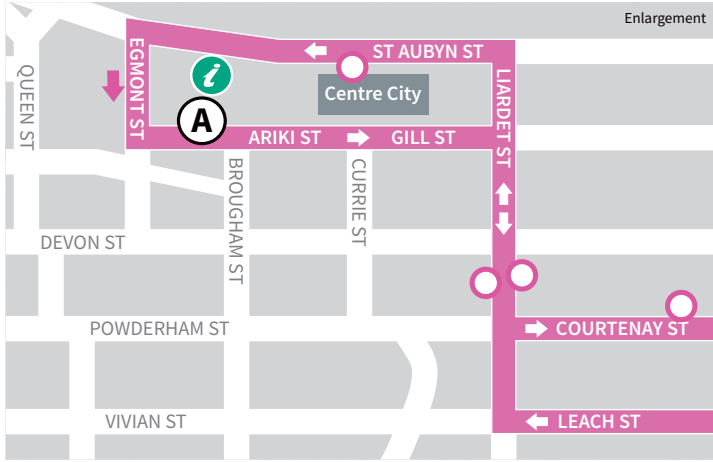

ROUTE 7 Welbourn/Highlands Park

MONDAY TO FRIDAY

KEY

- Bus stop shelter
- Bus stop
- i-Site Puke Ariki
- Centre City

ZONE

1

Depart Arikiri St	WITT	Nevada Dr	Heta Rd	Highlands Int.	NPBHS /WITT	Arrive Arikiri St
(A)	1	2	3	4	5	(A)

***Starts 7.07am from Welbourn School**

		7.10 AM	7.13 AM	7.15 AM	7.17 AM	7.30 AM
7.30 AM	7.36 AM	7.41	7.45	7.47	7.49	8.00
8.10	8.16	8.21	8.25	8.27	8.29	8.48
9.00	9.06	9.11	9.15	9.17	9.19	9.30
9.30	9.36	9.41	9.45	9.47	9.49	10.00
10.40	10.46	10.51	10.55	10.57	10.59	11.10
11.50	11.56	12.01 PM	12.05 PM	12.07 PM	12.09 PM	12.20 PM
1.05 PM	1.11 PM	1.16	1.20	1.22	1.24	1.35
2.15	2.21	2.26	2.30	2.32	2.34	2.44
3.40	3.46	3.51	3.55	3.57	3.59	4.10
4.20	4.26	4.31	4.35	4.37	4.39	4.50
5.10	5.16	5.21	5.25	5.27	5.29	5.38
5.50	5.56	6.01	6.05	6.07	6.09	6.20
6.20	service runs from Arikiri St until last passenger disembarks (drop off service only)					

Fare Zones

Adult	\$2 Bee Single zone	+\$1 Per extra zone
Child (5-18) NZ SuperGold (peak hours)	\$3 Cash Single zone	

FREE Travel

For children under 5 years (any time), WITT students (ID must be presented), NZ SuperGold card off-peak travel (9am-3pm weekdays & all day Saturday).