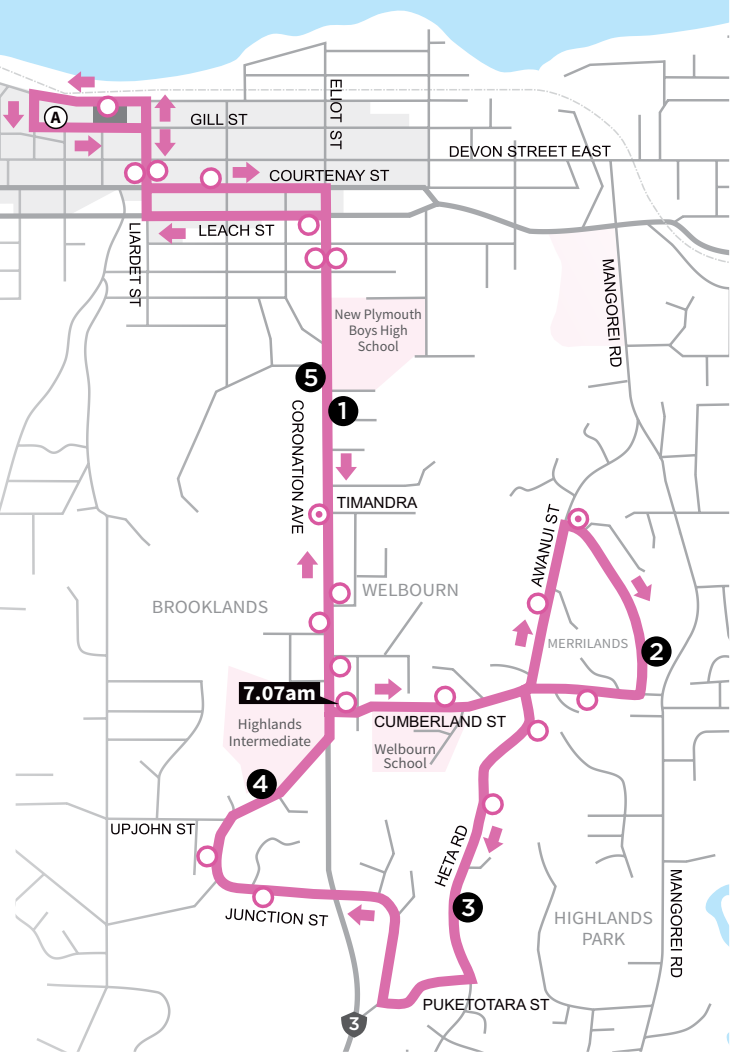

ROUTE 7 Welbourn/Highlands Park

MONDAY TO FRIDAY

KEY

- Bus stop shelter
- Bus stop
- i-Site Puke Ariki
- Centre City

ZONE

1

Depart Arikiri St	WITT	Nevada Dr	Heta Rd	Highlands Int.	NPBHS /WITT	Arrive Arikiri St
(A)	1	2	3	4	5	(A)

***Starts 7.07am from Welbourn School**

		7.10 AM	7.13 AM	7.15 AM	7.17 AM	7.30 AM
7.30 AM	7.36 AM	7.41	7.45	7.47	7.49	8.00
8.10	8.16	8.21	8.25	8.27	8.29	8.48
9.00	9.06	9.11	9.15	9.17	9.19	9.30
9.30	9.36	9.41	9.45	9.47	9.49	10.00
10.40	10.46	10.51	10.55	10.57	10.59	11.10
11.50	11.56	12.01 PM	12.05 PM	12.07 PM	12.09 PM	12.20 PM
1.05 PM	1.11 PM	1.16	1.20	1.22	1.24	1.35
2.15	2.21	2.26	2.30	2.32	2.34	2.44
3.40	3.46	3.51	3.55	3.57	3.59	4.10
4.20	4.26	4.31	4.35	4.37	4.39	4.50
5.10	5.16	5.21	5.25	5.27	5.29	5.38
5.50	5.56	6.01	6.05	6.07	6.09	6.20
6.20	service runs from Arikiri St until last passenger disembarks (drop off service only)					

Times in **BOLD** are scheduled, all other times are approximate

EFFECTIVE FROM 31 JANUARY 2022

SCAN TO VIEW
TIMETABLE ONLINE

Citylink is operated by Transit Coachlines with the support of the Taranaki Regional Council

Fare Zones

Adult	\$2 Bee Single zone	+\$1 Per extra zone
Child (5-18) NZ SuperGold (peak hours)	\$3 Cash Single zone	

FREE Travel

For children under 5 years (any time), WITT students (ID must be presented), NZ SuperGold card off-peak travel (9am-3pm weekdays & all day Saturday).