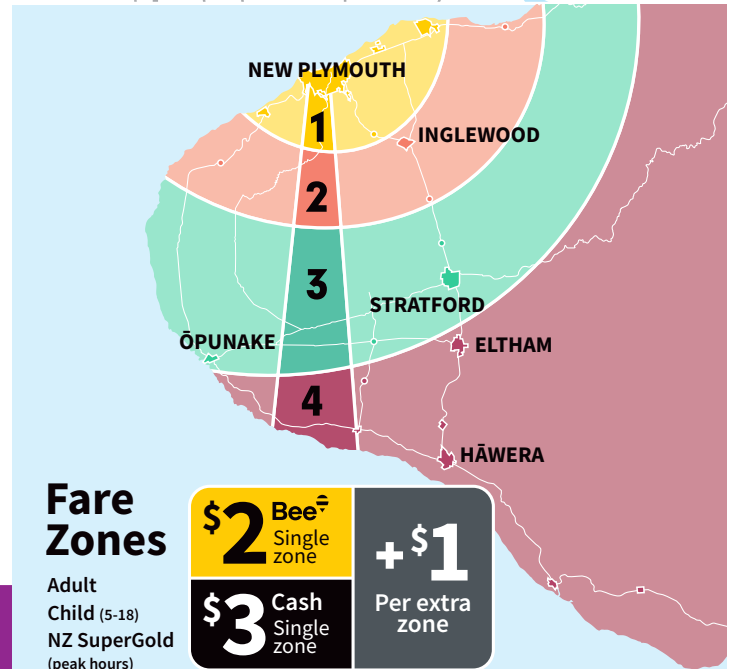

ROUTE 8 Merrilands/Highlands Park

MONDAY TO FRIDAY

KEY

- Bus stop shelter
- Bus stop
- i-Site Puke Ariki
- Centre City

ZONE 1

Depart Ariki St (A)	NPGHS (1)	Riversdale Dr (2)	Branch Rd (3)	Mangorei Rd Opposite Smith (4)	NPGHS (5)	Arrive Ariki St (A)
*Starts 7.04am corner Mangorei Rd/Karaka St						
	7.05 AM	7.10 AM	7.14 AM	7.17 AM	7.30 AM	
7.30 AM	7.36 AM	7.39	7.45	7.48	7.51	8.00
8.10	8.16	8.19	8.25	8.28	8.31	8.48
9.00	9.06	9.09	9.15	9.18	9.21	9.30
10.05	10.11	10.14	10.20	10.22	10.25	10.38
11.15	11.21	11.24	11.30	11.33	11.36	11.43
12.25 PM	12.31 PM	12.34 PM	12.40 PM	12.43 PM	12.45 PM	12.53 PM
1.35	1.41	1.44	1.50	1.53	1.55	2.03
2.55	2.58	3.00	3.07	3.10	3.25	3.35
3.40	3.46	3.49	3.55	3.58	4.00	4.08
4.20	4.26	4.29	4.35	4.38	4.40	4.48
5.10	5.16	5.19	5.24	5.27	5.29	5.38
5.50	5.56	5.59	6.04	6.07	6.09	6.19
6.20	service runs from Ariki St until last passenger disembarks (drop off service only)					

Times in **BOLD** are scheduled, all other times are approximate

EFFECTIVE FROM 31 JANUARY 2022

SCAN TO VIEW
TIMETABLE ONLINE

Citylink is operated by Transit Coachlines with the support of the Taranaki Regional Council

Fare Zones

\$2 Bee Single zone	+\$1 Per extra zone
\$3 Cash Single zone (NZ SuperGold peak hours)	

Adult
Child (5-18)
NZ SuperGold (peak hours)

FREE Travel

For children under 5 years (any time), WITT students (ID must be presented), NZ SuperGold card off-peak travel (9am-3pm weekdays & all day Saturday).