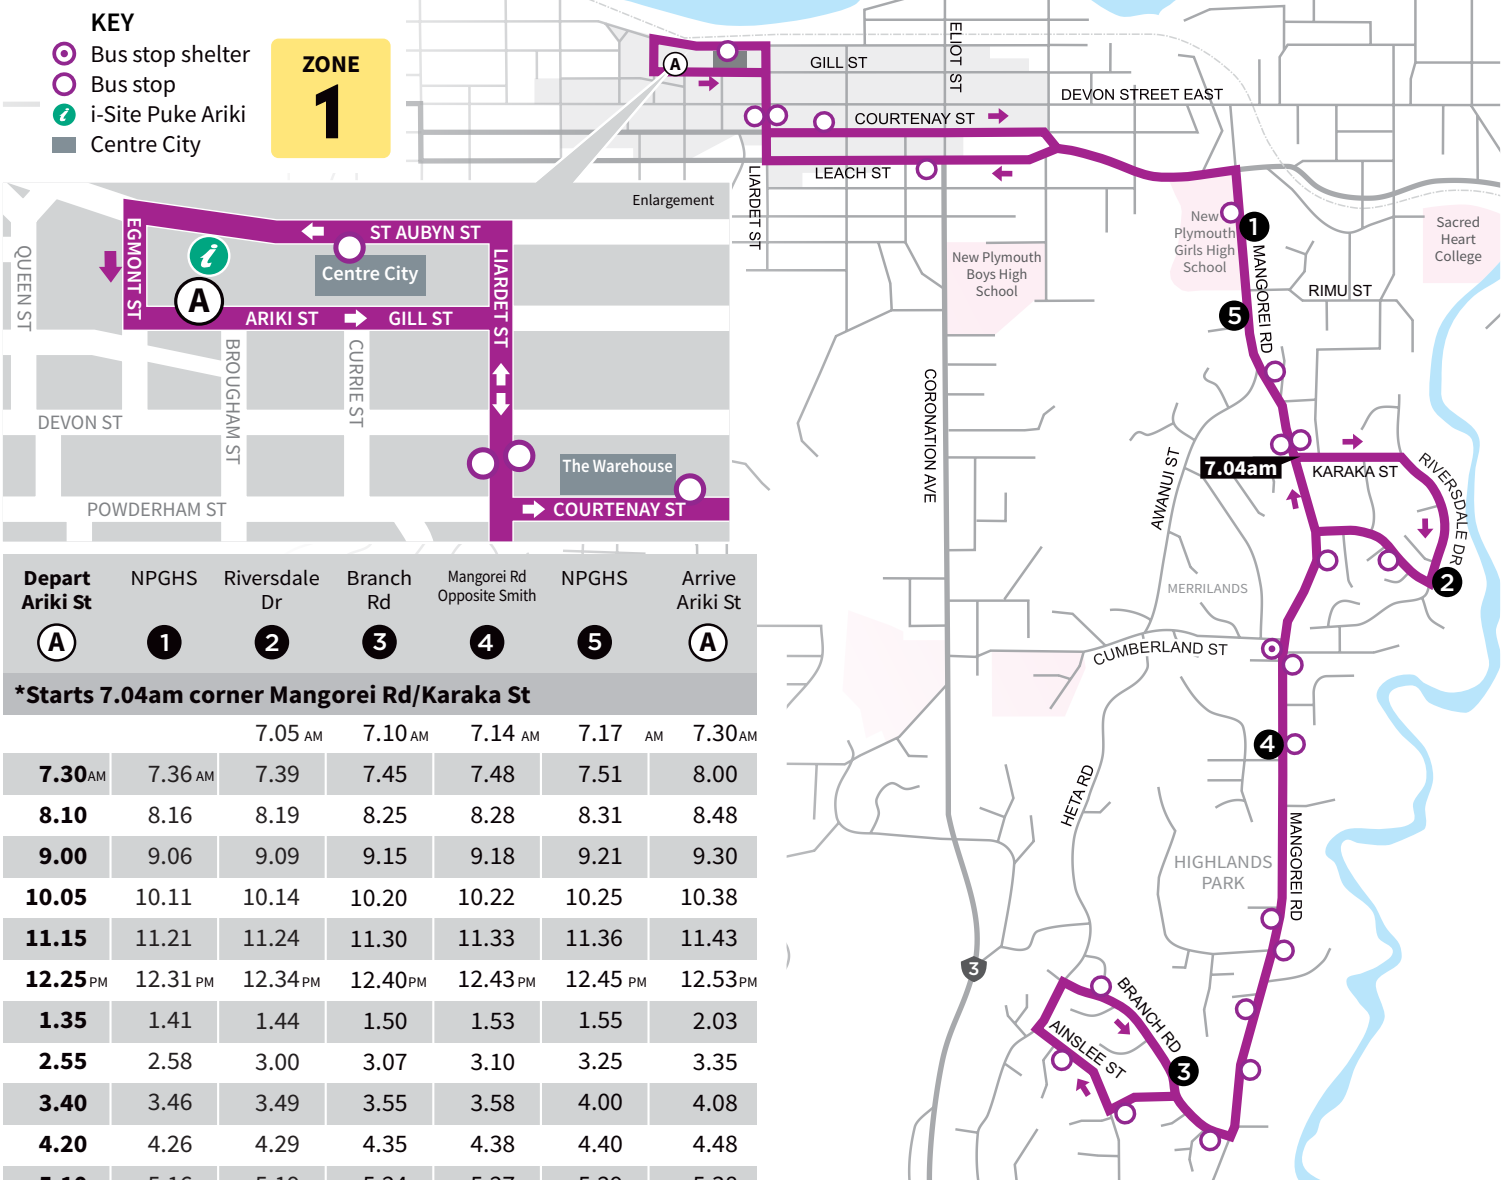

ROUTE 8 Merrilands/Highlands Park

MONDAY TO FRIDAY

KEY

- Bus stop shelter
- Bus stop
- i-Site Puke Ariki
- Centre City

ZONE 1

Depart Ariki St (A)	NPGHS (1)	Riversdale Dr (2)	Branch Rd (3)	Mangorei Rd Opposite Smith (4)	NPGHS (5)	Arrive Ariki St (A)
*Starts 7.04am corner Mangorei Rd/Karaka St						
	7.05 AM	7.10 AM	7.14 AM	7.17 AM	7.30 AM	
7.30 AM	7.36 AM	7.39	7.45	7.48	7.51	8.00
8.10	8.16	8.19	8.25	8.28	8.31	8.48
9.00	9.06	9.09	9.15	9.18	9.21	9.30
10.05	10.11	10.14	10.20	10.22	10.25	10.38
11.15	11.21	11.24	11.30	11.33	11.36	11.43
12.25 PM	12.31 PM	12.34 PM	12.40 PM	12.43 PM	12.45 PM	12.53 PM
1.35	1.41	1.44	1.50	1.53	1.55	2.03
2.55	2.58	3.00	3.07	3.10	3.25	3.35
3.40	3.46	3.49	3.55	3.58	4.00	4.08
4.20	4.26	4.29	4.35	4.38	4.40	4.48
5.10	5.16	5.19	5.24	5.27	5.29	5.38
5.50	5.56	5.59	6.04	6.07	6.09	6.19
6.20	service runs from Ariki St until last passenger disembarks (drop off service only)					

Times in **BOLD** are scheduled, all other times are approximate

EFFECTIVE FROM 31 JANUARY 2022

SCAN TO VIEW
TIMETABLE ONLINE

Citylink is operated by Transit Coachlines with the support of the Taranaki Regional Council

Fare Zones

\$2 Bee Single zone	+\$1 Per extra zone
\$3 Cash Single zone (NZ SuperGold peak hours)	

Adult
Child (5-18)
NZ SuperGold (peak hours)

FREE Travel

For children under 5 years (any time), WITT students (ID must be presented), NZ SuperGold card off-peak travel (9am-3pm weekdays & all day Saturday).