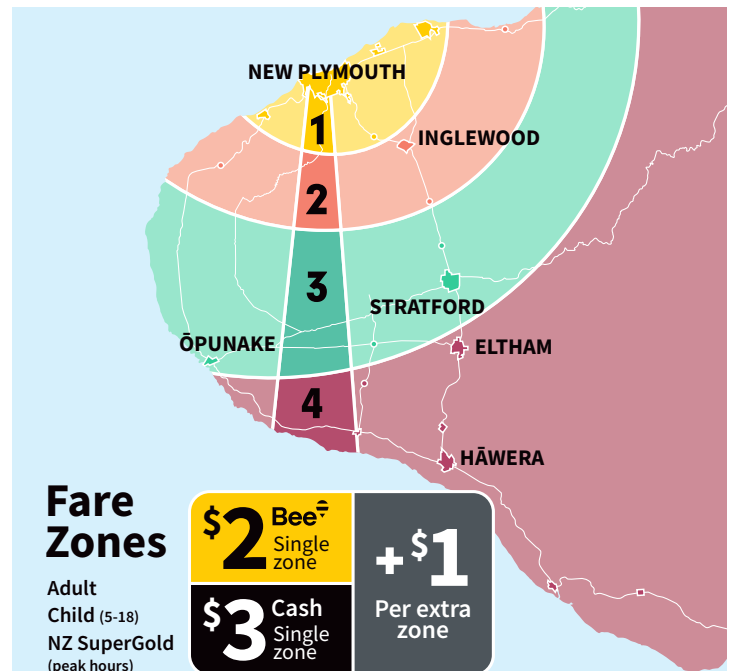

ROUTE 9 Fitzroy/The Valley/Glen Avon

MONDAY TO FRIDAY

KEY

- Bus stop shelter
- Bus stop
- i-Site Puke Ariki
- Centre City

ZONE 1

Depart Arikī St	RJ Eagar Fitzroy	The Valley	Tupoki St	Fitzroy School	Devon & Paynters	Arrive Arikī St
(E)	1	2	3	4	5	(E)
	7.06 AM	7.10 AM	7.14 AM	7.20 AM	7.22 AM	7.30 AM
7.30 AM	7.37	7.41	7.45	7.52	7.54	8.05
8.10	8.17	8.21	8.25	8.32	8.34	8.45
9.00	9.07	9.11	9.15	9.22	9.24	9.30
9.40	9.47	9.51	9.54	10.01	10.03	10.10
11.15	11.22	11.26	11.30	11.36	11.38	11.46
1.00 PM	1.07 PM	1.11 PM	1.15 PM	1.22 PM	1.24 PM	1.30 PM
2.15	2.22	2.26	2.30	2.36	2.38	2.46
3.40	3.47	3.51	3.55	4.02	4.04	4.18
4.20	4.27	4.31	4.35	4.42	4.44	4.55
5.10	5.17	5.21	5.25	5.32	5.34	5.38
5.50	5.57	6.00	6.04	6.08	6.10	6.20
6.20	service runs from Arikī St until last passenger disembarks (drop off service only)					

Fare Zones

Adult
Child (5-18)
NZ SuperGold (peak hours)

\$2 Bee⁺ Single zone

\$3 Cash Single zone

+\$1 Per extra zone

FREE Travel

For children under 5 years (any time), WITT students (ID must be presented), NZ SuperGold card off-peak travel (9am-3pm weekdays & all day Saturday).