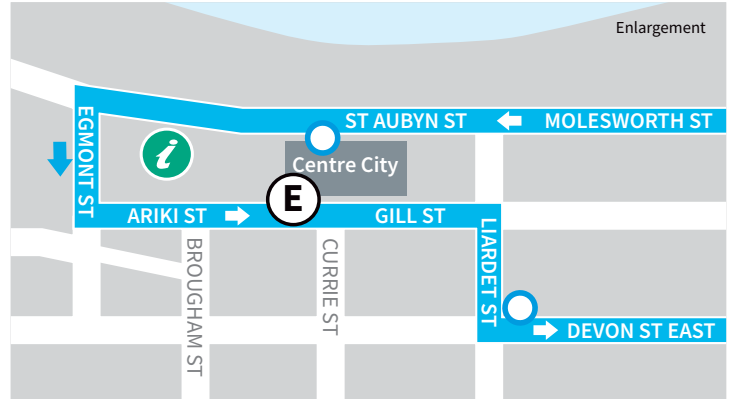

ROUTE 9 Fitzroy/The Valley/Glen Avon

MONDAY TO FRIDAY

KEY

- Bus stop shelter
- Bus stop
- i-Site Puke Ariki
- Centre City

ZONE 1

Depart Arikī St	RJ Eagar Fitzroy	The Valley	Tupoki St	Fitzroy School	Devon & Paynters	Arrive Arikī St
(E)	1	2	3	4	5	(E)
	7.06 AM	7.10 AM	7.14 AM	7.20 AM	7.22 AM	7.30 AM
7.30 AM	7.37	7.41	7.45	7.52	7.54	8.05
8.10	8.17	8.21	8.25	8.32	8.34	8.45
9.00	9.07	9.11	9.15	9.22	9.24	9.30
9.40	9.47	9.51	9.54	10.01	10.03	10.10
11.15	11.22	11.26	11.30	11.36	11.38	11.46
1.00 PM	1.07 PM	1.11 PM	1.15 PM	1.22 PM	1.24 PM	1.30 PM
2.15	2.22	2.26	2.30	2.36	2.38	2.46
3.40	3.47	3.51	3.55	4.02	4.04	4.18
4.20	4.27	4.31	4.35	4.42	4.44	4.55
5.10	5.17	5.21	5.25	5.32	5.34	5.38
5.50	5.57	6.00	6.04	6.08	6.10	6.20
6.20	service runs from Arikī St until last passenger disembarks (drop off service only)					

Fare Zones

Adult
Child (5-18)
NZ SuperGold (peak hours)

\$2 Bee⁺ Single zone

\$3 Cash Single zone

+\$1 Per extra zone

FREE Travel

For children under 5 years (any time), WITT students (ID must be presented), NZ SuperGold card off-peak travel (9am-3pm weekdays & all day Saturday).