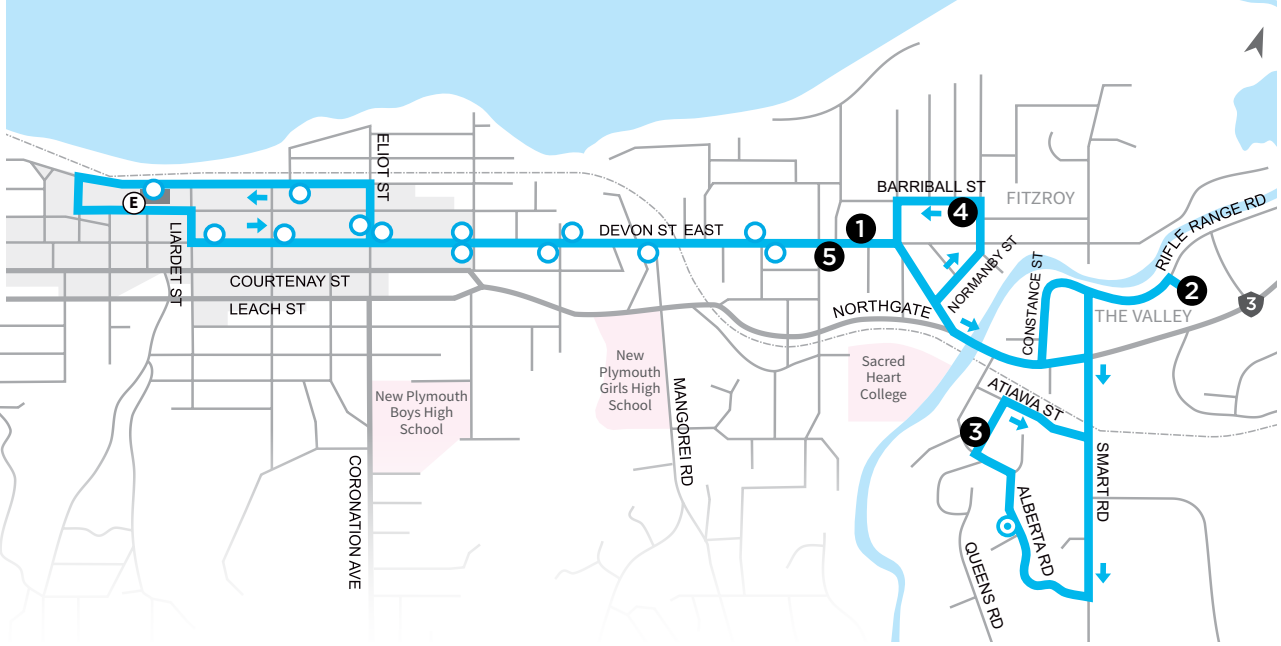

ROUTE 9 Fitzroy/The Valley/Glen Avon

MONDAY TO FRIDAY

KEY

- Bus stop shelter
- Bus stop
- i-Site Puke Ariki
- Centre City

ZONE 1

Depart Arikī St	RJ Eagar Fitzroy	The Valley	Tupoki St	Fitzroy School	Devon & Paynters	Arrive Arikī St
(E)	1	2	3	4	5	(E)
	7.06 AM	7.10 AM	7.14 AM	7.20 AM	7.22 AM	7.30 AM
7.30 AM	7.37	7.41	7.45	7.52	7.54	8.05
8.10	8.17	8.21	8.25	8.32	8.34	8.45
9.00	9.07	9.11	9.15	9.22	9.24	9.30
9.40	9.47	9.51	9.54	10.01	10.03	10.10
11.15	11.22	11.26	11.30	11.36	11.38	11.46
1.00 PM	1.07 PM	1.11 PM	1.15 PM	1.22 PM	1.24 PM	1.30 PM
2.15	2.22	2.26	2.30	2.36	2.38	2.46
3.40	3.47	3.51	3.55	4.02	4.04	4.18
4.20	4.27	4.31	4.35	4.42	4.44	4.55
5.10	5.17	5.21	5.25	5.32	5.34	5.38
5.50	5.57	6.00	6.04	6.08	6.10	6.20
6.20	service runs from Arikī St until last passenger disembarks (drop off service only)					

Fare Zones

Adult
Child (5-18)
NZ SuperGold (peak hours)

\$2 Bee⁺ Single zone

\$3 Cash Single zone

+\$1 Per extra zone

FREE Travel

For children under 5 years (any time), WITT students (ID must be presented), NZ SuperGold card off-peak travel (9am-3pm weekdays & all day Saturday).