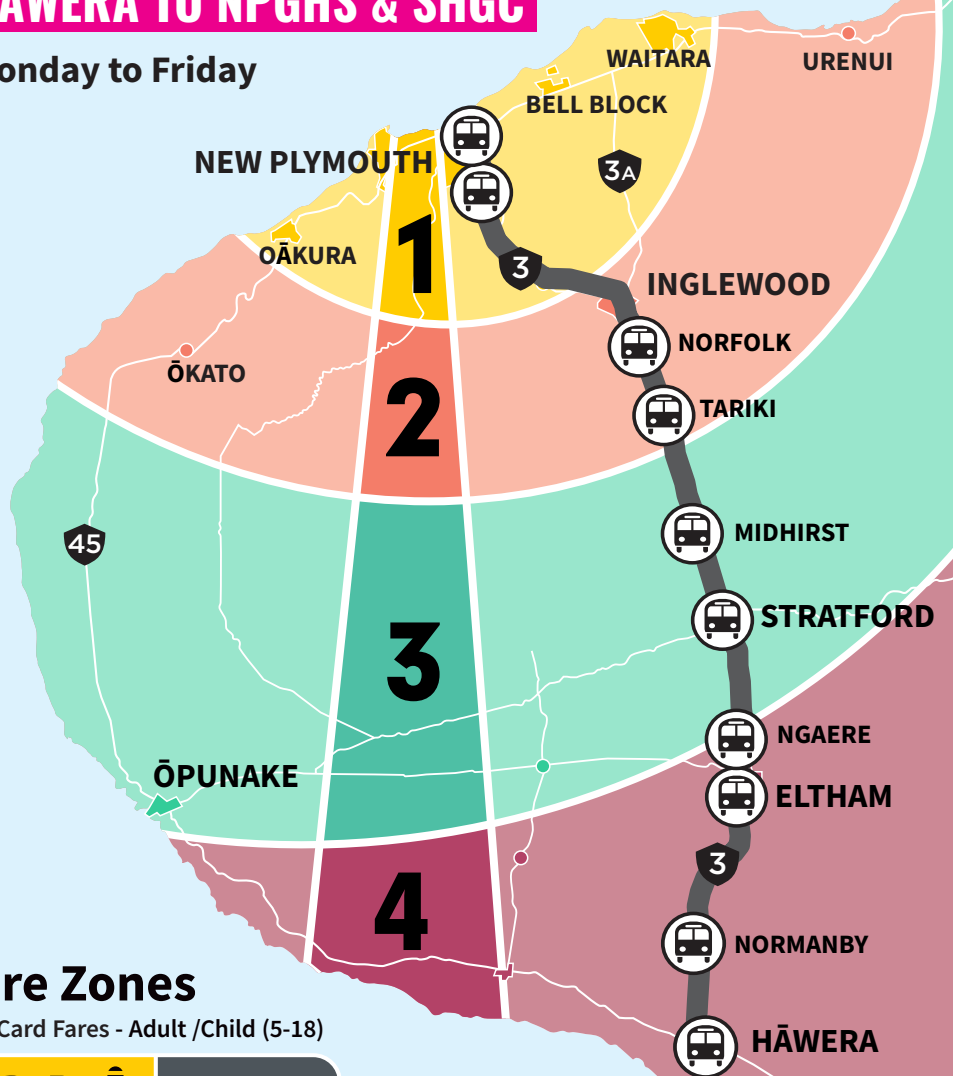

your connector

HĀWERA TO NPGHS & SHGC

Monday to Friday

Fare Zones

Bee Card Fares - Adult /Child (5-18)

\$2 Bee Card Single zone	+\$1 Per extra zone
\$3 Cash Single zone	

your connector

HĀWERA TO NPGHS & SHGC

(AM)	BUS STOP LOCATION
7.15	Hāwera i-SITE
7.22	Normanby (Total Aluminium)
7.37	Eltham (Bath St)
7.40	Ngaere (opp. Ngaere hall)
7.45	Stratford (cnr Miranda & Romeo Sts)
7.48	Stratford (opp. Library, Miranda St)
7.53	Midhirst (outside Jamieson Recovery)
7.58	Tariki (near Old Mountain Road)
8.02	Norfolk Hall
8.27	NPGHS (via Mangorei Road)
8.37	SHGC

(PM)	BUS STOP LOCATION
3.30	SHGC
3.35	NPGHS
4.00	Norfolk (opposite hall)
4.05	Tariki (near Superior Automotive)
4.11	Midhirst (opp. Jamiesons)
4.16	Stratford Library (Miranda St)
4.19	Stratford (cnr Miranda & Romeo Sts)
4.25	Ngaere Hall
4.29	Eltham (King Edward St)
4.44	Normanby
4.52	Hāwera i-SITE

BUS BETTER WITH Bee

beecard.co.nz

SCAN TO VIEW
TIMETABLE ONLINE

Current 19 May 2022 v2

Service providers:

Pickering Motors Ltd