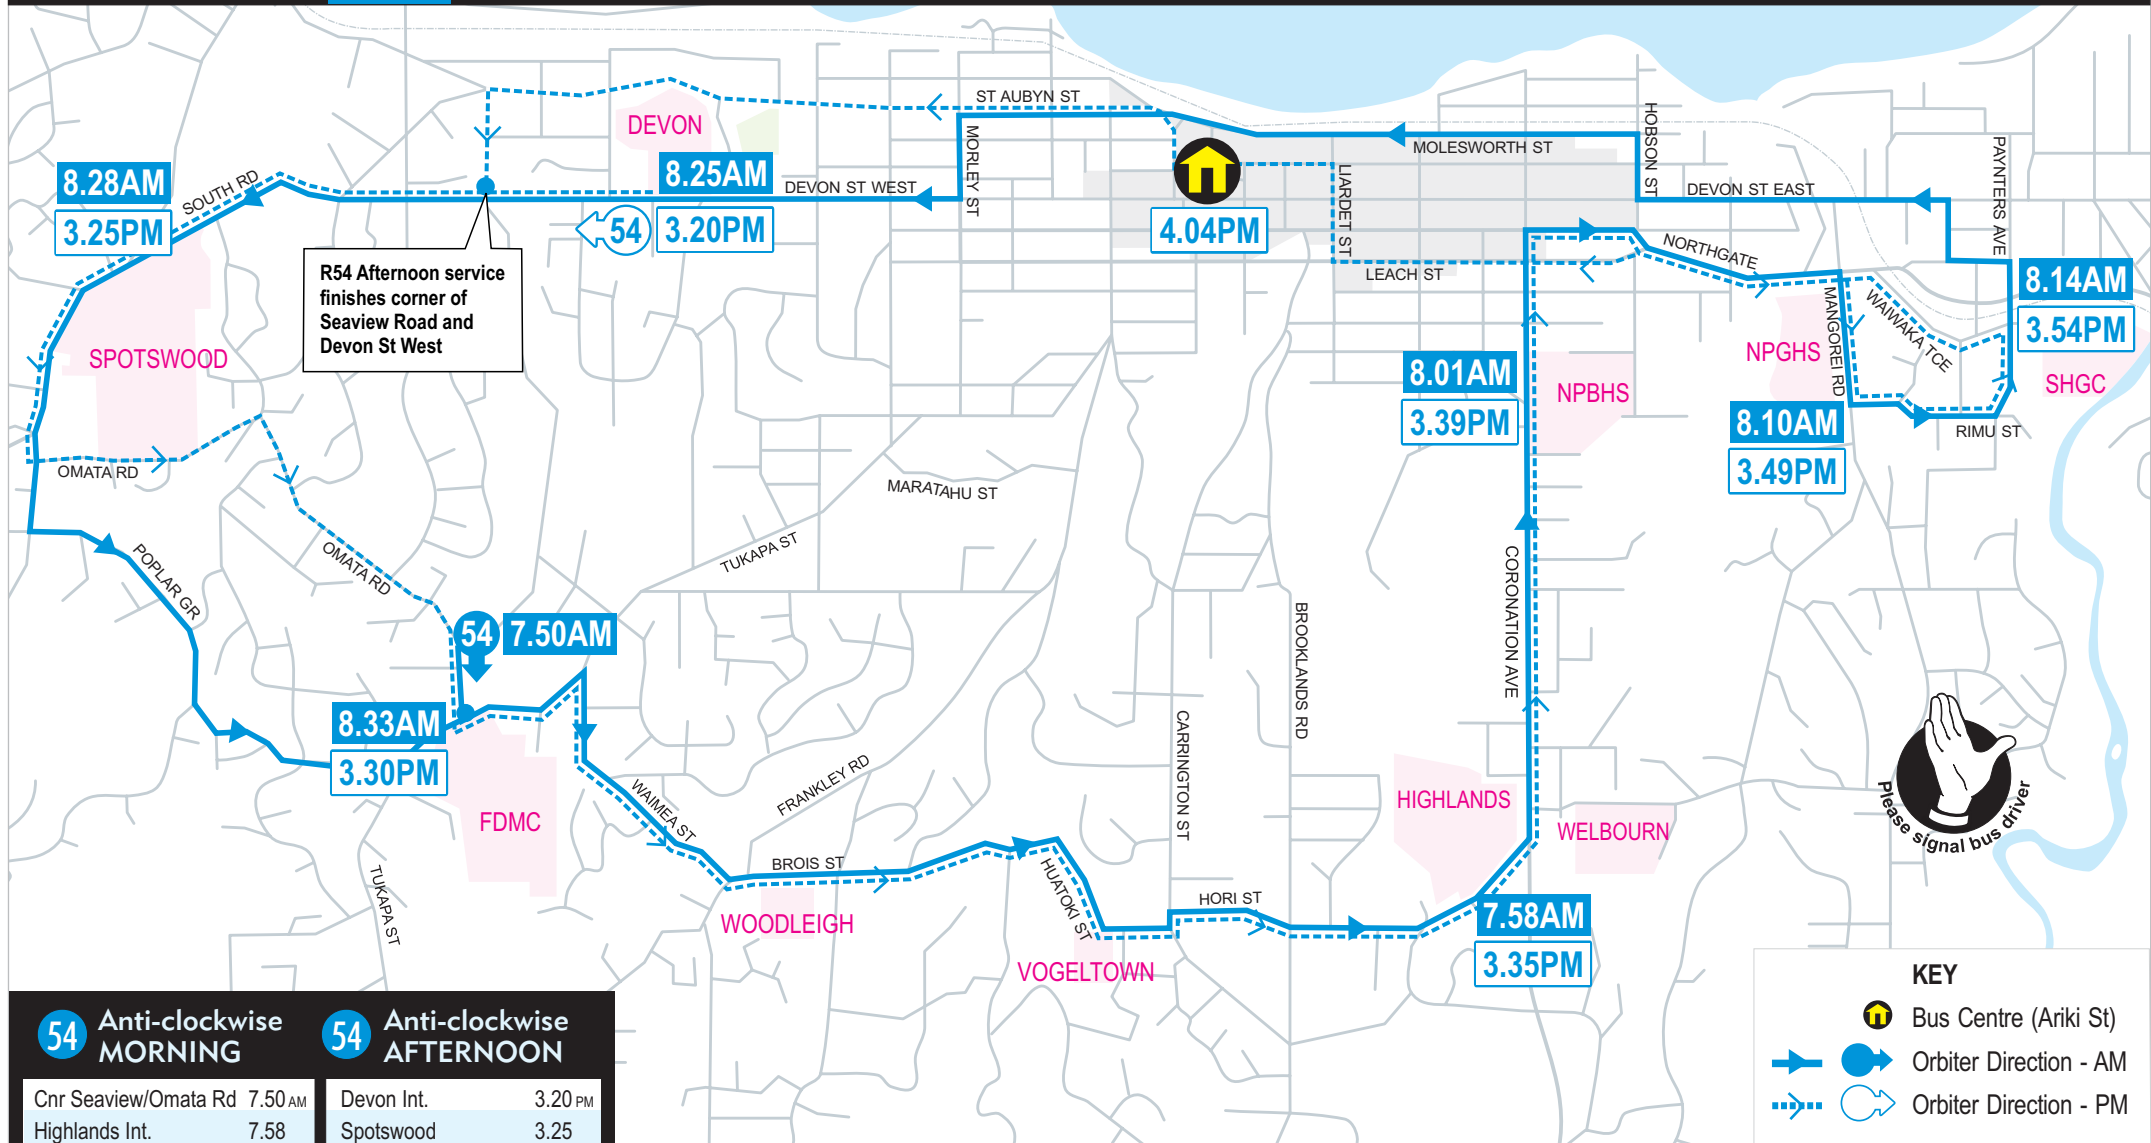

# ROUTE 54 ORBITER

# SCHOOL SERVICE\*

**KEY**

- Bus Centre (Ariki St)
- Orbiter Direction - AM
- Orbiter Direction - PM

## 54 Anti-clockwise MORNING

Cnr Seaview/Omata Rd	7.50 AM
Highlands Int.	7.58
NPBHS	8.01
NPGHS	8.10
Sacred Heart	8.14
Devon Int.	8.25
Spotswood	8.28
FDMC	8.33

## 54 Anti-clockwise AFTERNOON

Devon Int.	3.20 PM
Spotswood	3.25
FDMC	3.30
Highlands Int.	3.35
NPBHS	3.39
NPGHS	3.49
Sacred Heart	3.54
Ariki St	4.04
Seaview Rd/Devon St	4.10

\*only operates during school terms