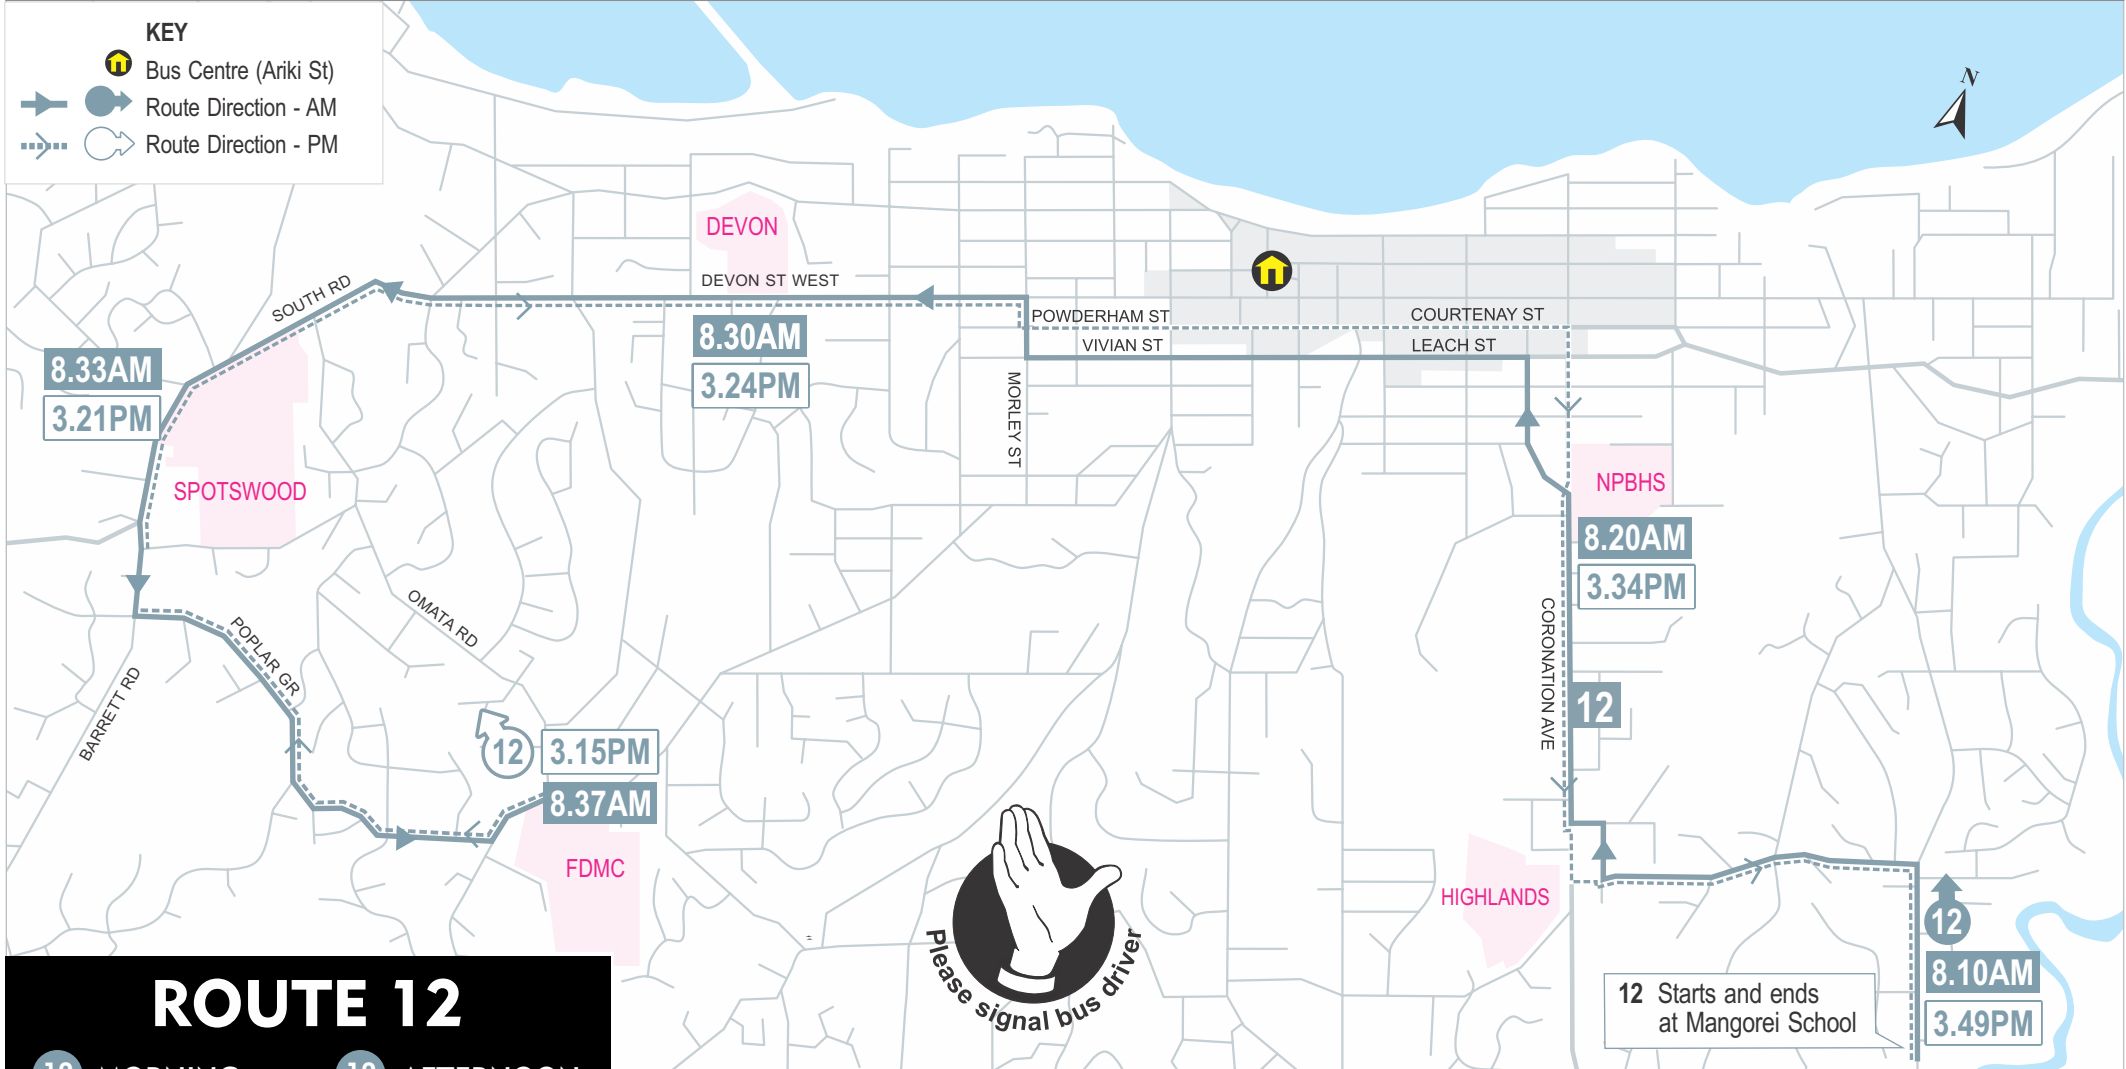

ROUTE 12 Merrilands to Spotswood

SCHOOL SERVICE*

- KEY**
- Bus Centre (Ariki St)
 - Route Direction - AM
 - Route Direction - PM

ROUTE 12

12 MORNING

Mangorei School	8.10 AM
NPBHS	8.20
Devon Int.	8.30
Spotswood College	8.33
FDMC	8.37

12 AFTERNOON

FDMC	3.15 PM
Spotswood College	3.21
Devon Int.	3.24
NPBHS	3.34
Mangorei School	3.49

*only operates during school terms

STUDENTS:

Save money on school bus fares with a Smart Card multi-trip (40 trip) pass. Multi-trip passes can be used for student travel to and from school on Citylink school or commuter services.