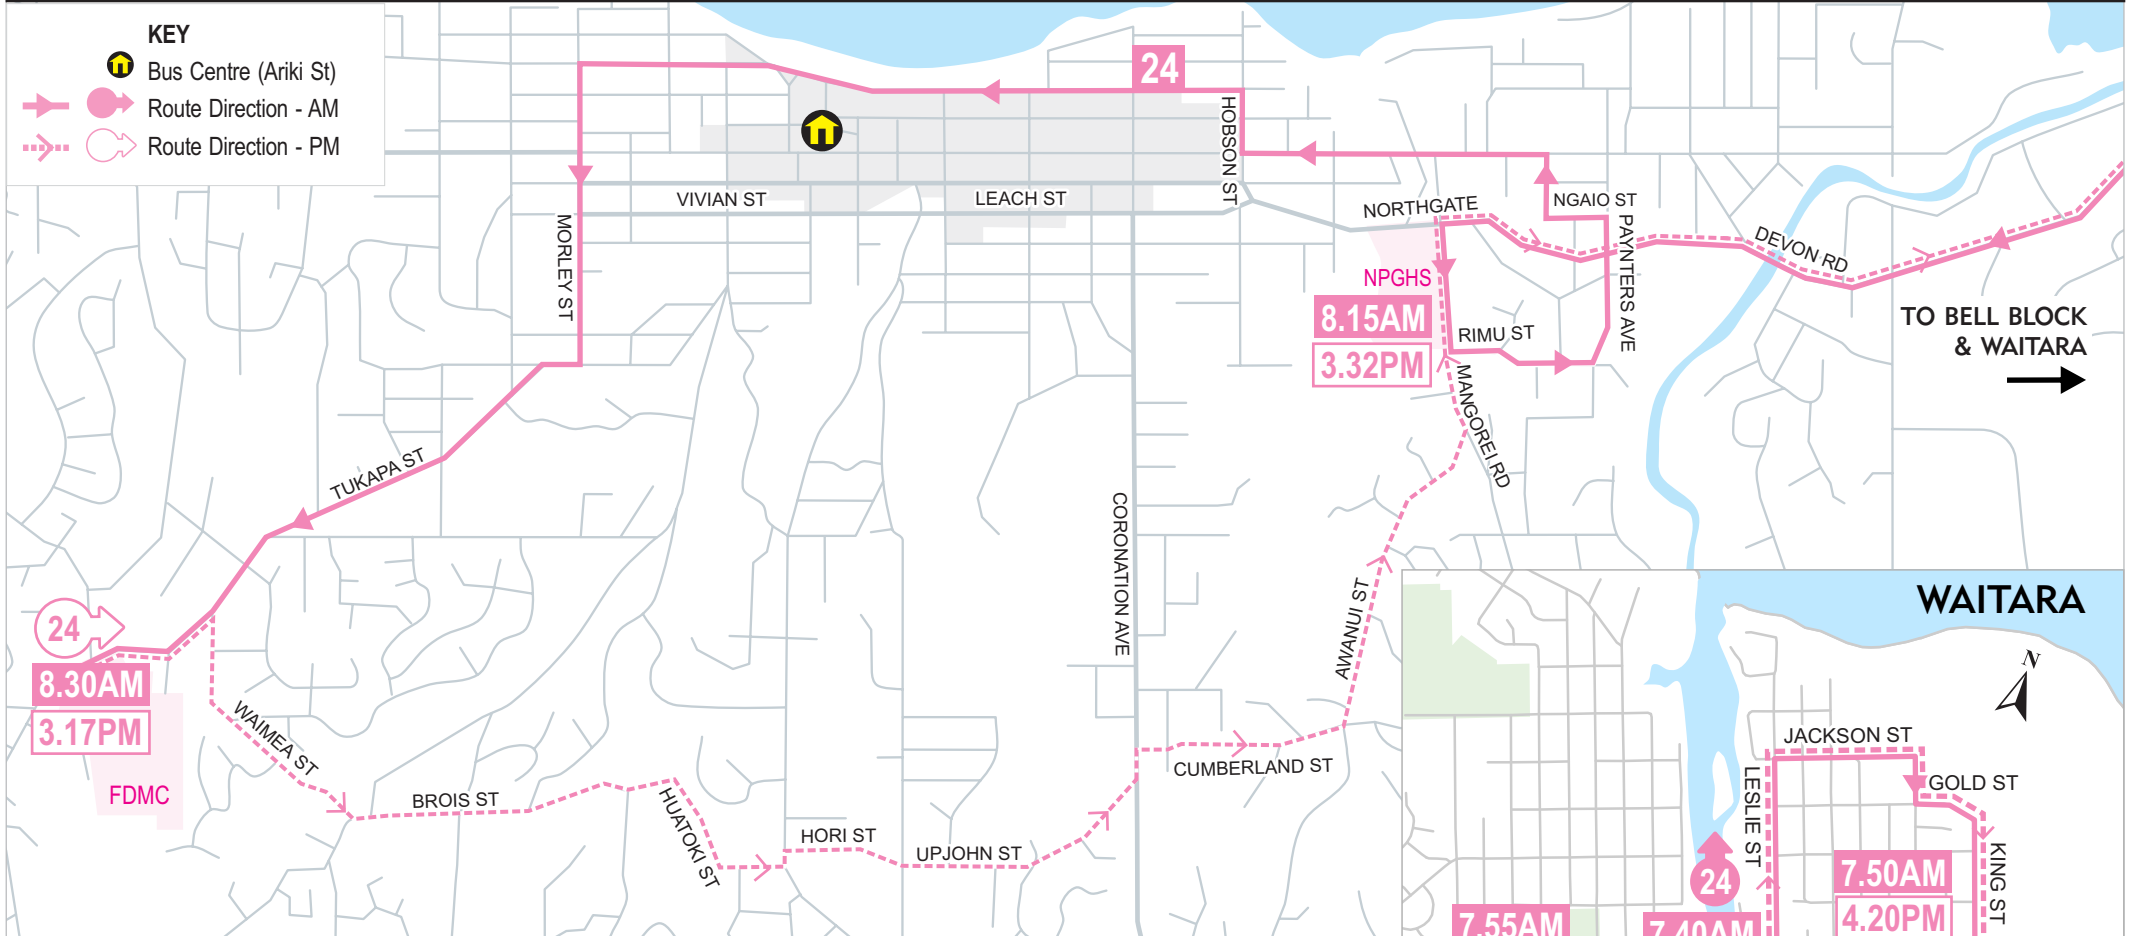

ROUTE 24 Waitara to New Plymouth

SCHOOL SERVICE*

KEY

-  Bus Centre (Ariki St)
-  Route Direction - AM
-  Route Direction - PM

ROUTE 24

24 MORNING

Leslie St (by Pools)	7.40 AM
Bayly St	7.48
Cnr Richmond & Princess St	7.50
War Memorial Hall	7.55
NPGHS	8.15
FDMC	8.30

24 AFTERNOON

FDMC	3.17 PM
NPGHS	3.32
War Memorial Hall	3.58
Leslie St (by Pools)	4.10
Bayly St	4.12
Cnr Richmond & Princess St	4.20

STUDENTS: Save money on school bus fares with a Smart Card multi-trip (40 trip) pass. Multi-trip passes can be used for student travel to and from school on Citylink school or commuter services.

*only operates during school terms