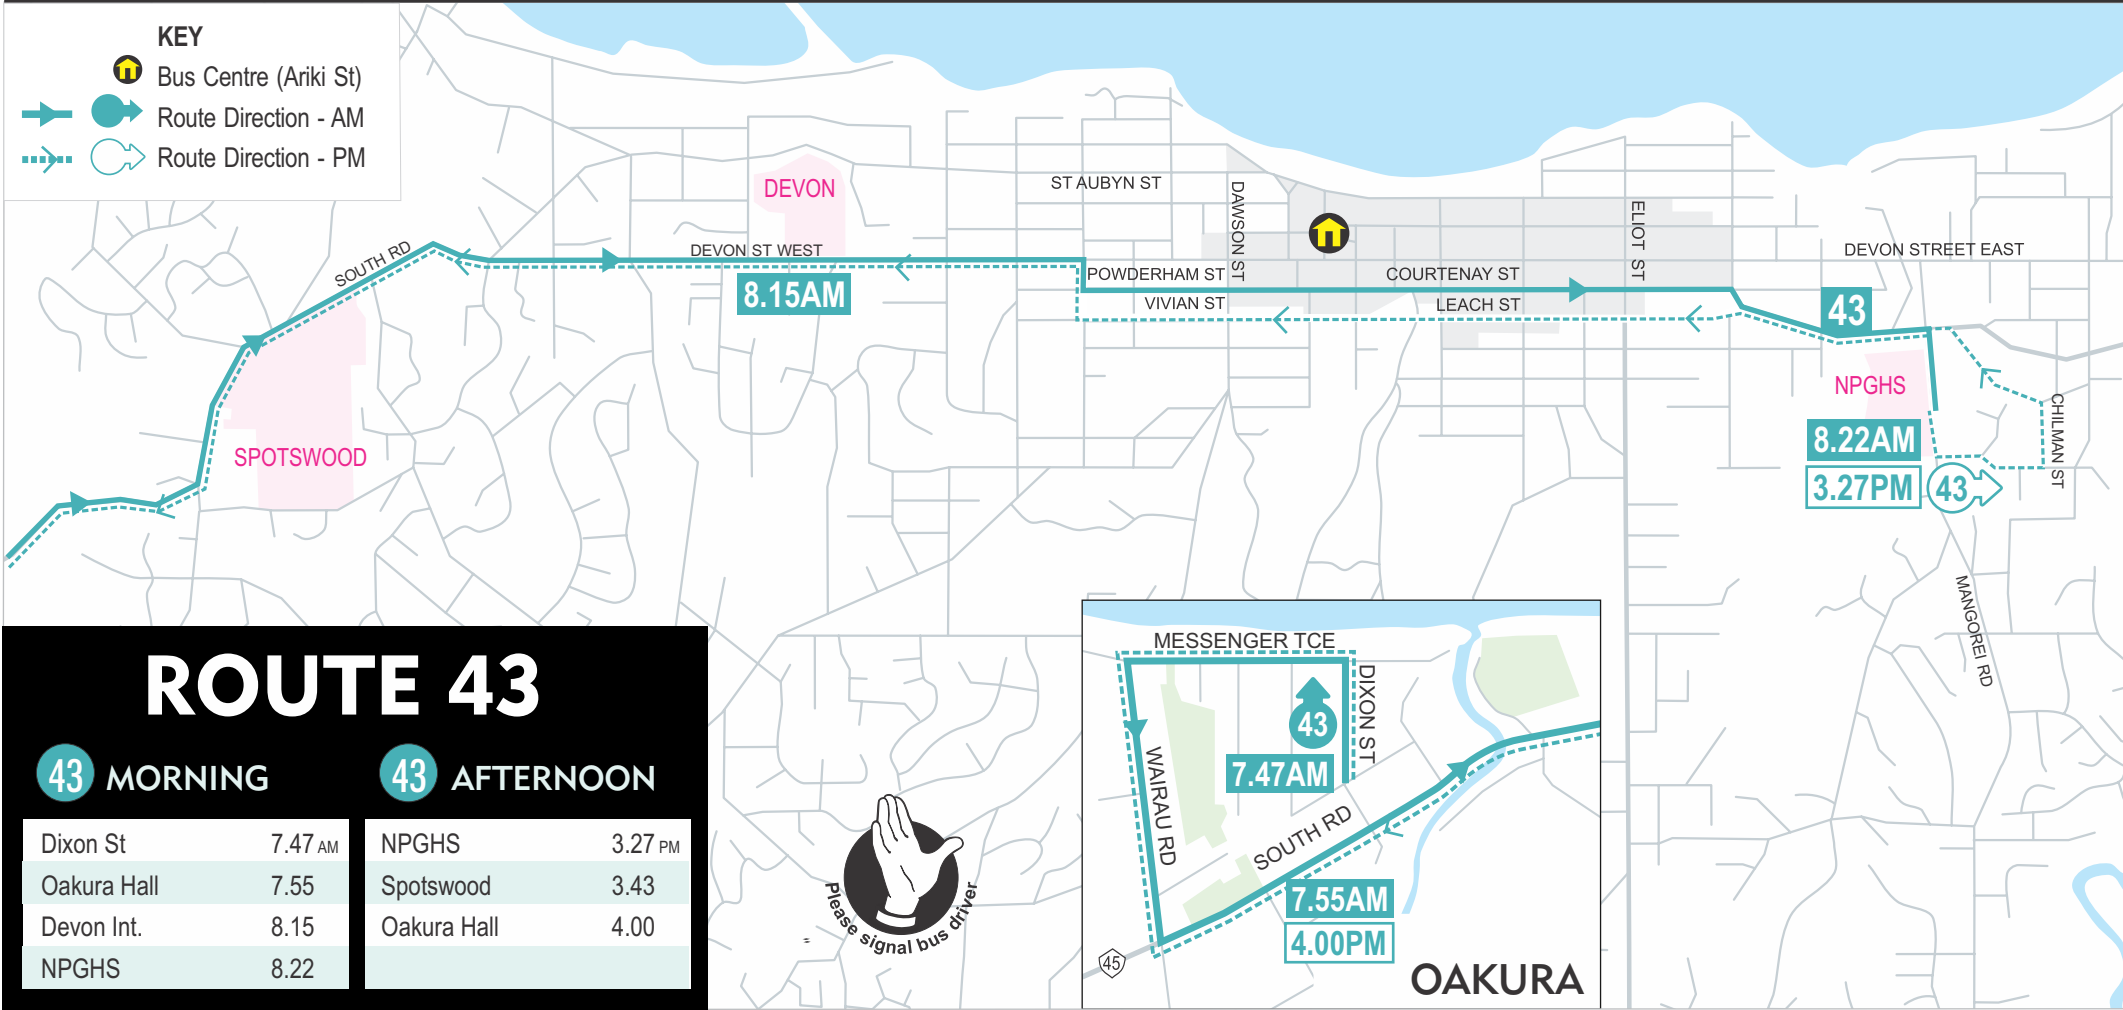

ROUTE 43 Oakura to NPGHS

SCHOOL SERVICE*

*only operates during school terms

R43 current June 2018

STUDENTS

Save money on school bus fares with a Smart Card multi-trip (40 trip) pass. Multi-trip passes can be used for student travel to and from school on Citylink school or commuter services.