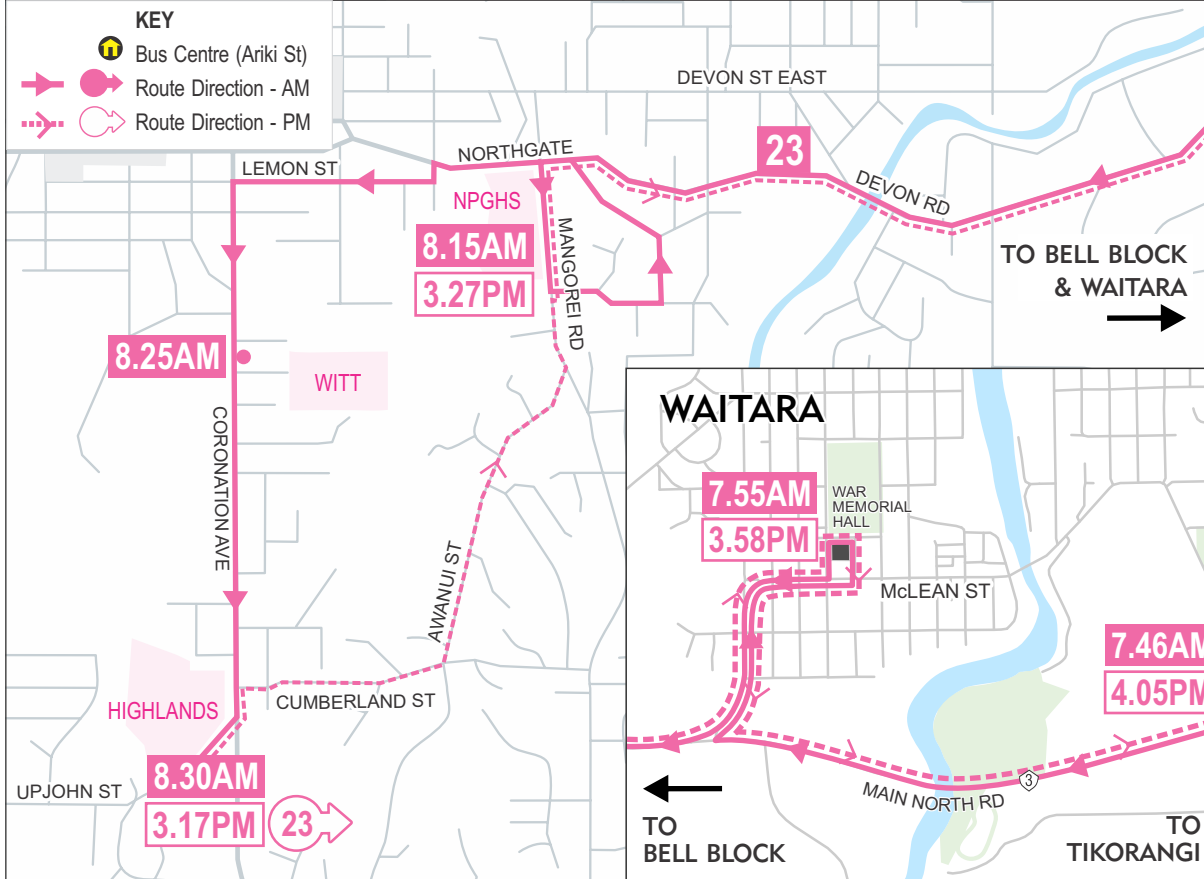

ROUTE

23

Urenui/Tikorangi to New Plymouth

SCHOOL SERVICE*

ROUTE 23

23 MORNING		23 AFTERNOON	
Urenui Hotel car park	7.25 AM	Highlands Int.	3.17 PM
Cnr Ohanga & Main North Rd	7.30	NPGHS	3.27
Tikorangi Rugby Club	7.41	War Memorial Hall	3.58
Cnr Princess & Rahiri Sts	7.46	Cnr Princess & Rahiri Sts	4.05
War Memorial Hall	7.55	Tikorangi Rugby Club	4.10
NPGHS	8.15	Cnr Ohanga & Main North Rd	4.20
WITT	8.25	Urenui Hotel car park	4.25
Highlands Int.	8.30		
Woodleigh School Activity Centre	8.35		

*only operates during school terms

STUDENTS: Save money on school bus fares with a Smart Card multi-trip (40 trip) pass. Multi-trip passes can be used for student travel to and from school on Citylink school or commuter services.