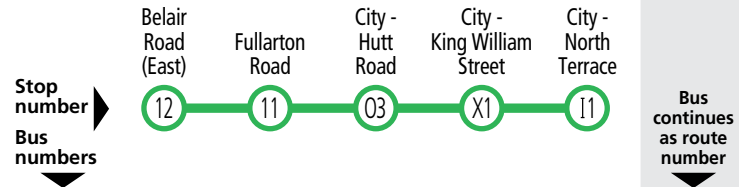

171 Mitcham Square & Highgate to city

Saturday only							
AM	171	7.17	7.25	7.32	7.43	7.51	178
	171	7.47	7.55	8.02	8.13	8.21	178
Saturday, Sunday & public holidays							
AM	171	8.17	8.25	8.32	8.43	8.51	178s
	171	-	A8.54	9.02	9.13	9.21	178
	171	9.16	9.24	9.32	9.43	9.51	178
	171	-	A9.54	10.02	10.13	10.21	178
	171	10.14	10.23	10.32	10.43	10.51	178
	171	-	A10.53	11.02	11.13	11.21	178
	171	11.14	11.23	11.32	11.43	11.51	178
	171	-	A11.53	12.02	12.13	12.21	178
PM	171	12.14	12.23	12.32	12.43	12.51	178
	171	-	A12.53	1.02	1.13	1.21	178
	171	1.14	1.23	1.32	1.43	1.51	178
	171	-	A1.53	2.02	2.13	2.21	178
	171	2.14	2.23	2.32	2.43	2.51	178
	171	-	A2.53	3.02	3.13	3.21	178
	171	3.14	3.23	3.32	3.43	3.51	178
	171	-	A3.53	4.02	4.13	4.21	178
	171	4.14	4.23	4.32	4.43	4.51	178
	171	-	A4.53	5.02	5.13	5.21	178
	171	5.14	5.23	5.32	5.43	5.51	178
	171	-	A5.53	6.02	6.13	6.21	178
	171	6.38	6.47	6.56	7.08	7.15	178
	171	7.43	7.50	7.58	8.08	8.13	178
	171	8.43	8.50	8.58	9.08	9.13	178
	171	9.43	9.50	9.58	10.08	10.13	178
	171	10.43	10.50	10.58	11.08	11.13	178

Legend

A – Bus departs from stop 12 Fullarton Road, Highgate at the time shown.

Buses continue to...

178 Paradise Interchange
178s Newton