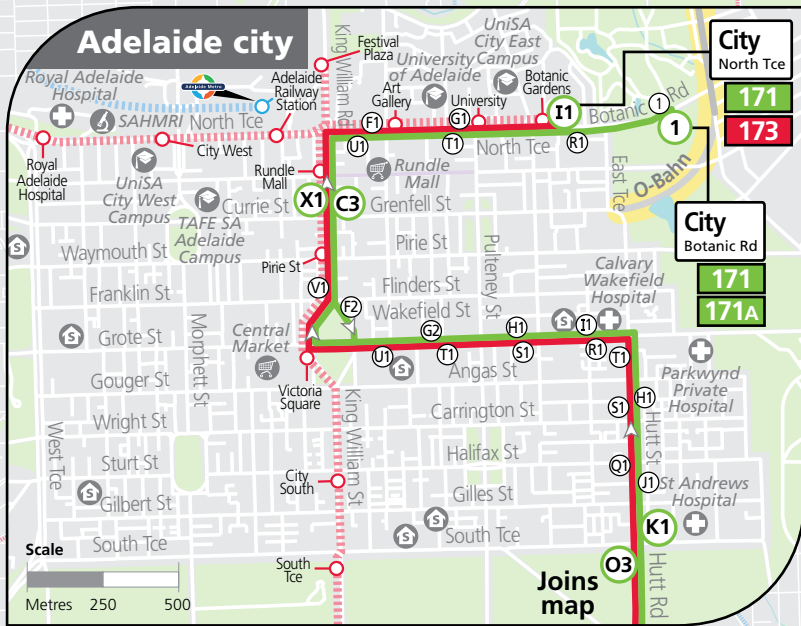

Legend

A – Bus departs from stop 12 Fullarton Road, Highgate at the time shown.

Buses continue to...

178 Paradise Interchange
178s Newton

171, 173 Blackwood, Mitcham Square & Highgate to city

See inset map for Adelaide city

Legend

- Route 171
- Route 173
- Bus stop
- Bus stop on this side only
- Bus stop relating to timetable
- Convenient transfer point
- Park 'n' Ride
- Train line & station
- Tram line & stop
- Hospital
- School
- Shopping Centre
- Educational Institution
- Medical research precinct
- Adelaide Metro InfoCentre

Legend

C – Bus terminates at stop 12 Fullarton Road, Highgate at the time shown.

Services may operate to a different timetable during the Christmas holiday period.
 Visit the Adelaide Metro website during December and January for full details.

Legend

C – Bus terminates at stop 12 Fullarton Road, Highgate at the time shown.