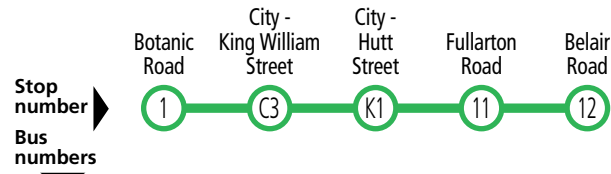

171 City to Highgate & Mitcham Square

Saturday only

AM	171	7.46	7.55	8.05	8.13	8.21
	171A	8.16	8.25	8.35	C8.43	-

Saturday, Sunday & public holidays

AM	171	8.46	8.55	9.05	9.13	9.21
	171A	9.16	9.25	9.35	C9.43	-
	171	9.46	9.55	10.05	10.13	10.21
	171A	10.16	10.25	10.35	C10.43	-
	171	10.46	10.55	11.05	11.13	11.21
	171A	11.16	11.25	11.35	C11.43	-
PM	171	11.46	11.55	12.05	12.13	12.21
	171A	12.16	12.25	12.35	C12.43	-
	171	12.46	12.55	1.05	1.13	1.21
	171A	1.16	1.25	1.35	C1.43	-
	171	1.46	1.55	2.05	2.13	2.21
	171A	2.16	2.25	2.35	C2.43	-
	171	2.46	2.55	3.05	3.13	3.21
	171A	3.16	3.25	3.35	C3.43	-
	171	3.46	3.55	4.05	4.13	4.21
	171A	4.16	4.25	4.35	C4.43	-
	171	4.46	4.55	5.05	5.13	5.21
	171A	5.15	5.24	5.34	C5.42	-
	171	5.45	5.54	6.04	6.12	6.20
	171	6.46	6.53	7.02	7.09	7.15
	171	7.46	7.53	8.02	8.09	8.15
	171	8.46	8.53	9.02	9.09	9.15
	171	9.46	9.53	10.02	10.09	10.15
	171	10.46	10.53	11.02	11.09	11.15
	171	11.46	11.53	12.02	12.09	12.15

Legend

C – Bus terminates at stop 12 Fullarton Road, Highgate at the time shown.