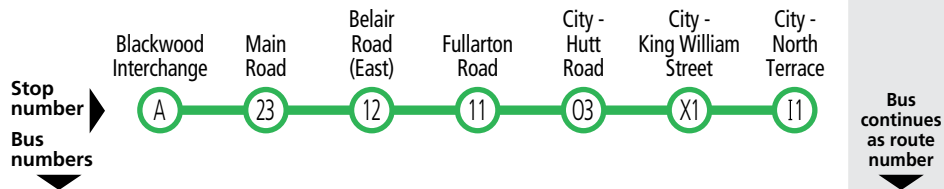

171, 173 Blackwood, Mitcham Square & Highgate to city

Monday to Friday									
AM	171	-	-	6.12	6.20	6.28	6.35	6.41	178
	171	-	-	6.42	6.50	6.58	7.05	7.11	178
	171	-	-	6.57	7.06	7.16	7.25	7.32	178
	171	-	-	7.09	7.19	7.30	7.41	7.48	178
	171	-	-	7.22	7.32	7.46	7.57	8.05	178
	171	-	-	7.30	7.40	7.56	8.08	8.16	178
	171	-	-	7.38	7.49	8.06	8.18	8.26	178
	173	$7.29	$7.40	-	$8.02	*$8.19	$8.31	$8.40	-
	171	-	-	8.00	8.11	8.28	8.41	8.49	178s
	173	$7.44	$7.55	-	$8.17	*$8.34	$8.46	$8.55	-
	171	-	-	8.13	8.26	8.43	8.54	9.02	178
	171	-	-	8.28	8.41	8.58	9.09	9.17	178s
	171	-	-	8.46	8.57	9.13	9.24	9.32	178
	171	-	-	-	A9.17	9.28	9.39	9.47	178s
	171	-	-	9.24	9.32	9.43	9.53	10.00	178
	171	-	-	9.54	10.02	10.13	10.23	10.30	178
	171	-	-	10.24	10.32	10.43	10.53	11.00	178
	171	-	-	10.54	11.02	11.13	11.23	11.30	178
171	-	-	11.24	11.32	11.43	11.53	12.00	178	
171	-	-	11.54	12.02	12.13	12.23	12.31	178	
PM	171	-	-	12.24	12.32	12.43	12.53	1.01	178
	171	-	-	12.54	1.02	1.13	1.23	1.31	178
	171	-	-	1.24	1.32	1.43	1.53	2.01	178
	171	-	-	1.54	2.02	2.13	2.23	2.31	178
	171	-	-	2.24	2.32	2.43	2.54	3.02	178
	171	-	-	2.53	3.01	3.12	3.24	3.32	178M
	171	-	-	$3.08	$3.16	$3.27	$3.39	$3.47	178M
	171	-	-	3.21	3.31	3.41	3.54	4.04	178
	171	-	-	$3.38	$3.48	$3.58	$4.11	$4.21	178M
	171	-	-	3.57	4.07	4.17	4.30	4.40	178
	171	-	-	4.27	4.37	4.47	5.00	5.11	178x
	171	-	-	4.57	5.07	5.17	5.31	5.42	178M
	171	-	-	5.12	5.22	5.32	5.46	5.57	178M
	171	-	-	5.42	5.52	6.02	6.16	6.27	178M
	171	-	-	6.12	6.22	6.32	6.42	6.49	178
	171	-	-	7.01	7.08	7.16	7.24	7.31	178
	171	-	-	-	A7.38	7.46	7.54	8.01	178
	171	-	-	8.04	8.09	8.16	8.24	8.31	178
	171	-	-	-	A8.39	8.46	8.54	9.01	178
	171	-	-	9.04	9.09	9.16	9.24	9.31	178
171	-	-	10.04	10.09	10.16	10.24	10.31	178M	
171	-	-	11.34	11.39	11.46	11.54	12.01	178M	

Legend

- **A** – Bus departs from stop 12 Fullarton Road, Highgate at the time shown.
- **S** – School days only.
- ***** – Times are approximate only. Bus does not have to wait until this time to depart stop.

Buses continue to...

- **178, 178x** Paradise Interchange
- **178M** Athelstone
- **178s** Newton

Services may operate to a different timetable during the Christmas holiday period.
Visit the Adelaide Metro website during December and January for full details.