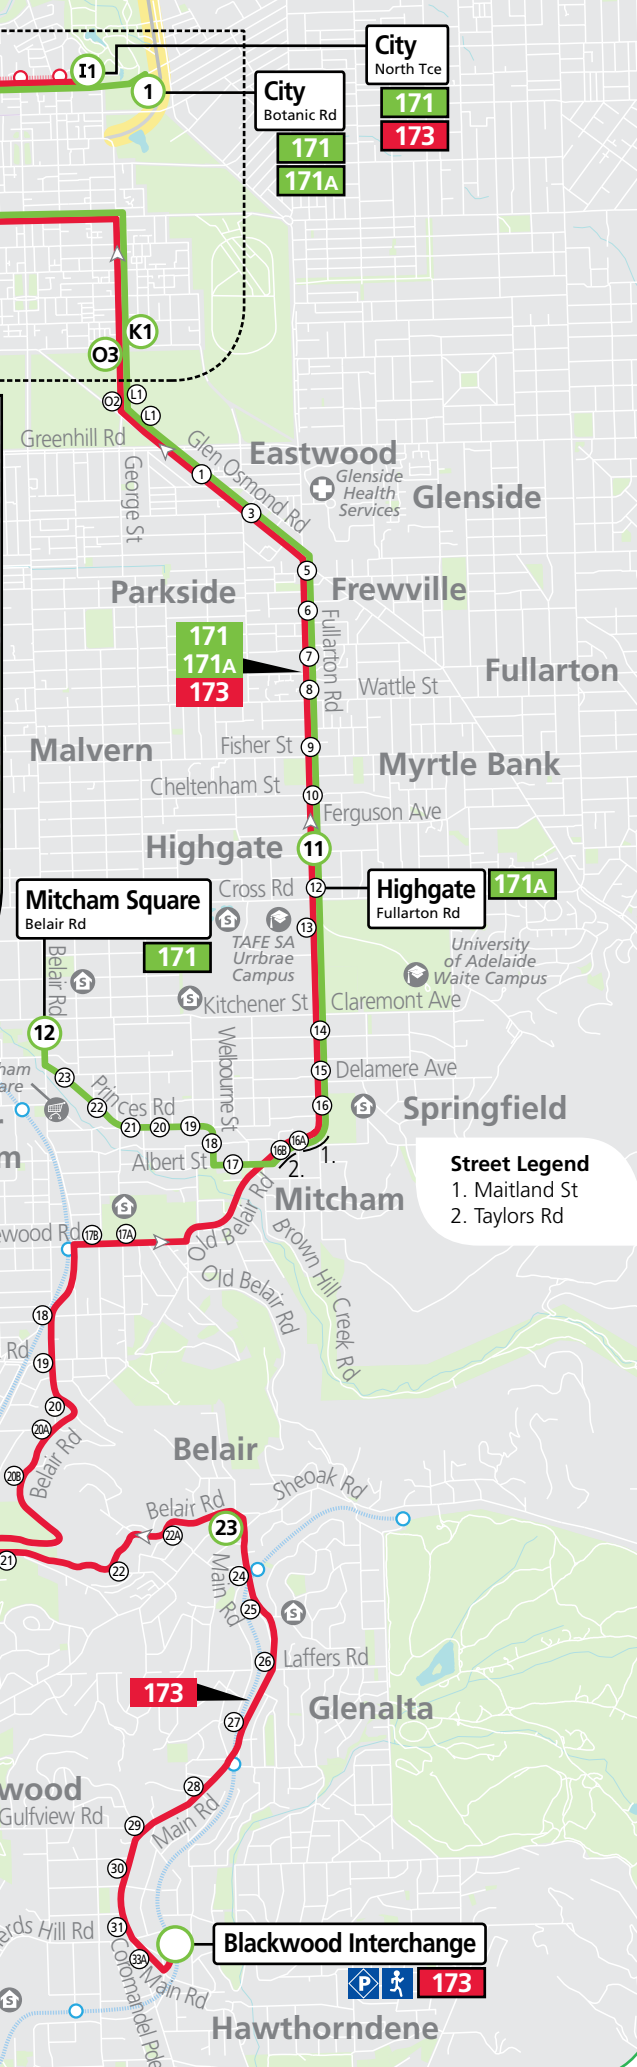

171
173

Effective 26 January 2021

171 Mitcham Square to city

173 Blackwood to city

Services may operate to a different timetable during the Christmas holiday period.

Visit the Adelaide Metro website during December and January for full details.

Route descriptions

171 **Mitcham Square to city** via Princes Road & Fullarton Road. Service operates 7 days.
171A - city to stop 12 Fullarton Road, Highgate.

173 **Blackwood Interchange to city** via Main Road, Belair Road, Blythwood Road & Fullarton Road. Limited service operates school days only.

Legend

- A** – Bus departs from stop 12 Fullarton Road, Highgate at the time shown.
- S** – School days only.
- *** – Times are approximate only. Bus does not have to wait until this time to depart stop.

Legend

A – Bus departs from stop 12 Fullarton Road, Highgate at the time shown.

Buses continue to...

178 Paradise Interchange
178s Newton

171, 173 Blackwood, Mitcham Square & Highgate to city

See inset map for Adelaide city