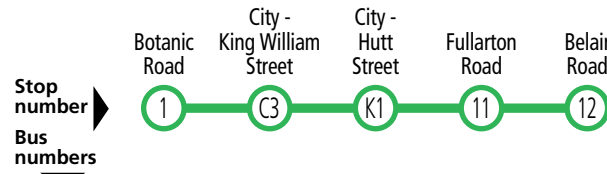

Legend

- Route 171
- Route 173
- Bus stop
- Bus stop on this side only
- Bus stop relating to timetable
- Convenient transfer point
- Park 'n' Ride
- Train line & station
- Tram line & stop
- Hospital
- School
- Shopping Centre
- Educational Institution
- Medical research precinct
- Adelaide Metro InfoCentre

171 City to Highgate & Mitcham Square

Monday to Friday						
AM	171A	6.01	6.08	6.16	C6.25	-
	171	6.39	6.46	6.56	7.07	7.19
	171	7.11	7.18	7.28	7.39	7.51
	171	7.35	7.45	7.55	8.09	8.24
	171	7.45	7.55	8.05	8.19	8.34
	171A	8.24	8.34	8.48	C9.01	-
	171	9.08	9.17	9.29	9.40	9.49
	171	9.23	9.32	9.44	9.55	10.04
	171	9.38	9.47	9.59	10.10	10.19
	171	10.08	10.17	10.29	10.40	10.49
	171	10.38	10.47	10.59	11.10	11.19
	171	11.08	11.17	11.29	11.40	11.49
PM	171	11.38	11.47	11.59	12.10	12.19
	171	12.08	12.17	12.29	12.40	12.49
	171	12.38	12.47	12.59	1.10	1.19
	171	1.08	1.17	1.29	1.40	1.49
	171	1.38	1.47	1.59	2.10	2.19
	171	2.08	2.17	2.29	2.40	2.52
	171	2.23	2.32	2.44	2.55	3.07
	171	2.38	2.47	2.59	3.10	3.22
	171	2.53	3.02	3.14	3.25	3.37
	171	3.08	3.17	3.29	3.40	3.52
	171	3.23	3.33	3.45	3.58	4.11
	171	3.38	3.48	4.00	4.13	4.26
	171	3.53	4.03	4.15	4.28	4.41
	171	4.08	4.18	4.30	4.43	4.56
	171	4.23	4.33	4.45	4.58	5.11
	171	4.38	4.48	5.00	5.13	5.26
	171	4.53	5.03	5.15	5.28	5.41
	171	5.07	5.20	5.33	5.46	5.56
	171	5.22	5.36	5.47	5.59	6.10
	171	5.37	5.48	6.00	6.13	6.24
	171	5.52	6.01	6.11	6.23	6.33
	171	6.07	6.16	6.26	6.35	6.46
	171	6.22	6.31	6.41	6.50	6.58
	171	6.36	6.44	6.54	7.03	7.11
	171	6.55	7.03	7.13	7.22	7.30
	171	7.32	7.39	7.48	7.56	8.04
	171	8.03	8.10	8.19	8.27	8.35
	171	8.33	8.40	8.49	8.57	9.05
171	9.03	9.10	9.19	9.27	9.35	
171	10.03	10.10	10.19	10.27	10.35	
171	11.03	11.10	11.19	11.27	11.35	

Legend

C – Bus terminates at stop 12 Fullarton Road, Highgate at the time shown.

Services may operate to a different timetable during the Christmas holiday period.
 Visit the Adelaide Metro website during December and January for full details.