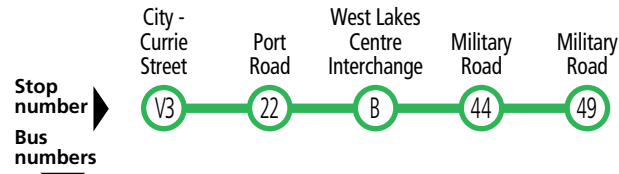

155, 157 City to West Lakes & Largs Bay

Saturday only						
AM	157	7.53	8.13	8.29	8.42	8.46
Saturday, Sunday & public holidays						
AM	157	8.53	9.13	9.29	9.42	9.46
	157	9.53	10.13	10.29	10.42	10.46
	157	10.53	11.13	11.29	11.42	11.46
	157	11.53	12.13	12.29	12.42	12.46
PM	157	12.53	1.13	1.29	1.42	1.46
	157	1.53	2.13	2.29	2.42	2.46
	157	2.53	3.13	3.29	3.42	3.46
	157	3.53	4.13	4.29	4.42	4.46
	157	4.53	5.13	5.29	5.42	5.46
	157	5.23	5.44	5.56	6.08	6.12
	157	6.23	6.44	6.56	7.08	7.12
	157	7.08	7.25	7.35	7.44	7.48
	157	8.08	8.25	8.35	8.44	8.48
	157	9.08	9.25	9.35	9.44	9.48
	155	10.07	10.22	10.30	-	-
	155	11.07	11.22	11.30	-	-