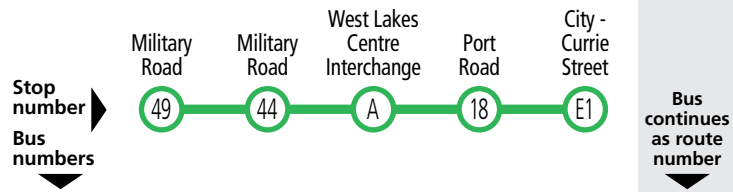

155, 157 Largs Bay & West Lakes to city

Monday to Friday								
AM	157	5.44	5.47	5.57	6.10	6.25	140	
	157	6.21	6.24	6.34	6.47	7.03	140	
	157	6.47	6.50	7.02	7.16	7.36	140	
	155	-	-	7.07	7.19	7.38	-	
	157x	6.55	6.59	7.14	-	7.47	-	
	155	-	-	7.28	7.42	8.06	147	
	157x	7.10	7.14	7.29	-	8.02	-	
	155	-	-	7.42	7.58	8.23	140	
	157x	7.25	7.29	7.44	-	8.22	-	
	155	-	-	7.58	8.13	8.40	-	
	157x	7.40	7.44	7.59	-	8.35	-	
	155	-	-	8.10	8.26	8.54	140	
	157x	7.55	7.59	8.14	-	8.50	-	
	155	-	-	8.30	8.45	9.07	147	
	155	-	-	8.43	8.58	9.25	-	
	157	8.30	8.34	8.47	9.04	9.22	-	
	155	-	-	9.19	9.34	9.56	144	
	157	9.12	9.15	9.28	9.46	10.05	147	
	PM	157	9.42	9.45	9.58	10.16	10.35	147
		157	10.12	10.15	10.28	10.46	11.05	147
157		10.42	10.45	10.58	11.16	11.35	147	
157		11.03	11.06	11.19	11.37	11.56	144	
157		11.23	11.26	11.39	11.57	12.16	144	
157		11.53	11.56	12.09	12.27	12.46	144	
157		12.23	12.26	12.39	12.57	1.16	144	
157		12.53	12.56	1.09	1.27	1.46	144	
157		1.23	1.26	1.39	1.57	2.16	144	
157		1.56	1.59	2.12	2.30	2.49	140	
157		2.25	2.28	2.41	2.59	3.18	144G	
157		2.55	2.58	3.11	3.29	3.48	144G	
157		3.26	3.29	3.42	3.58	4.17	144G	
157		4.06	4.09	4.20	4.37	4.56	144G	
155		-	-	4.42	4.54	5.16	144G	
157		4.55	4.59	5.10	5.27	5.47	140	
155		-	-	5.26	5.39	5.55	140	
157		5.22	5.26	5.38	5.53	6.09	144G	
155		-	-	6.06	6.19	6.35	147	
157		6.03	6.07	6.18	6.31	6.43	-	
157	6.59	7.02	7.13	7.24	7.40	144		
157	7.59	8.02	8.13	8.24	8.39	144		
157	8.59	9.02	9.13	9.24	9.39	144		
155	-	-	10.13	10.24	10.39	144		
155	-	-	11.13	11.24	11.39	144		

Explanations

157x services operate express (no pick up or set down) between West Lakes Centre Interchange and stop B1 West Terrace, city.

Buses continue to...

- **140, 144** Glen Osmond
- **144G** Toorak Gardens
- **147** Beaumont

Services may operate to a different timetable during the Christmas holiday period. Visit the Adelaide Metro website during December and January for full details.