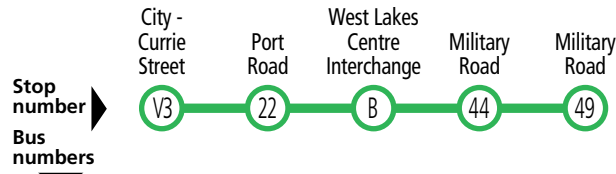

155, 157 City to West Lakes & Largs Bay

Monday to Friday						
AM	155	6.13	6.29	6.37	-	-
	155	6.43	7.00	7.10	-	-
	157	7.13	7.33	7.43	7.54	8.00
	155	7.39	8.00	8.11	-	-
	157	8.04	8.27	8.39	8.51	8.57
	157	8.31	8.53	9.06	9.19	9.25
	157	8.58	9.20	9.33	9.46	9.52
	157	9.45	10.07	10.19	10.32	10.37
	157	10.13	10.35	10.47	11.00	11.05
	157	10.41	11.03	11.15	11.28	11.33
	157	11.11	11.33	11.45	11.58	12.03
157	11.41	12.03	12.15	12.28	12.33	
PM	157	12.11	12.33	12.45	12.58	1.03
	157	12.41	1.03	1.15	1.28	1.33
	157	1.11	1.33	1.45	1.58	2.03
	157	1.41	2.03	2.15	2.28	2.33
	157	2.11	2.33	2.45	2.58	3.03
	157	2.41	3.03	3.15	3.28	3.33
	157	3.11	3.33	3.45	3.58	4.03
	155	3.26	3.50	4.03	-	-
	157x	3.30	-	3.58	4.16	4.22
	155	3.41	4.05	4.18	-	-
	155	4.05	4.29	4.42	-	-
	157x	4.07	-	4.37	4.53	4.58
	157x	4.17	-	4.47	5.03	5.08
	157x	4.35	-	5.03	5.21	5.27
	155	4.40	5.05	5.19	-	-
	157x	4.49	-	5.19	5.34	5.39
	155	5.00	5.25	5.39	-	-
	157x	5.05	-	5.33	5.46	5.52
	155	5.15	5.40	5.54	-	-
	157x	5.25	-	5.53	6.06	6.12
	155	5.30	5.56	6.08	-	-
	155	5.43	6.02	6.14	-	-
	157x	5.45	-	6.11	6.24	6.29
	157	6.10	6.28	6.40	6.52	6.57
	157	6.39	6.56	7.06	7.18	7.23
	157	7.05	7.22	7.32	7.44	7.49
	157	7.36	7.53	8.03	8.15	8.20
	157	8.36	8.53	9.03	9.15	9.20
157	9.36	9.53	10.03	10.15	10.20	
155	10.36	10.53	11.03	-	-	

Explanations

157x services operate express (no pick up or set down) between stop X1 West Terrace, city & West Lakes Centre Interchange.

Services may operate to a different timetable during the Christmas holiday period.
Visit the Adelaide Metro website during December and January for full details.