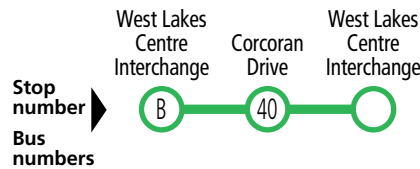

376 West Lakes via Delfin Island Anti-clockwise loop

Monday to Friday

	376	6.54	6.59	7.08
AM	376	7.24	7.29	7.38
	376	7.44	7.49	7.58
	376	8.34	8.39	8.48
	376	9.50	9.55	10.04
	376	10.50	10.55	11.04
PM	376	11.50	11.55	12.04
	376	12.50	12.55	1.04
	376	1.50	1.55	2.04
	376	2.50	2.55	3.04
	376	3.35	3.40	3.49
	376	4.05	4.10	4.19
	376	4.35	4.40	4.49
	376	5.05	5.10	5.19
	376	5.35	5.40	5.49
	376	6.15	6.20	6.29

Services may operate to a different timetable during the Christmas holiday period. Visit the Adelaide Metro website during December and January for full details.