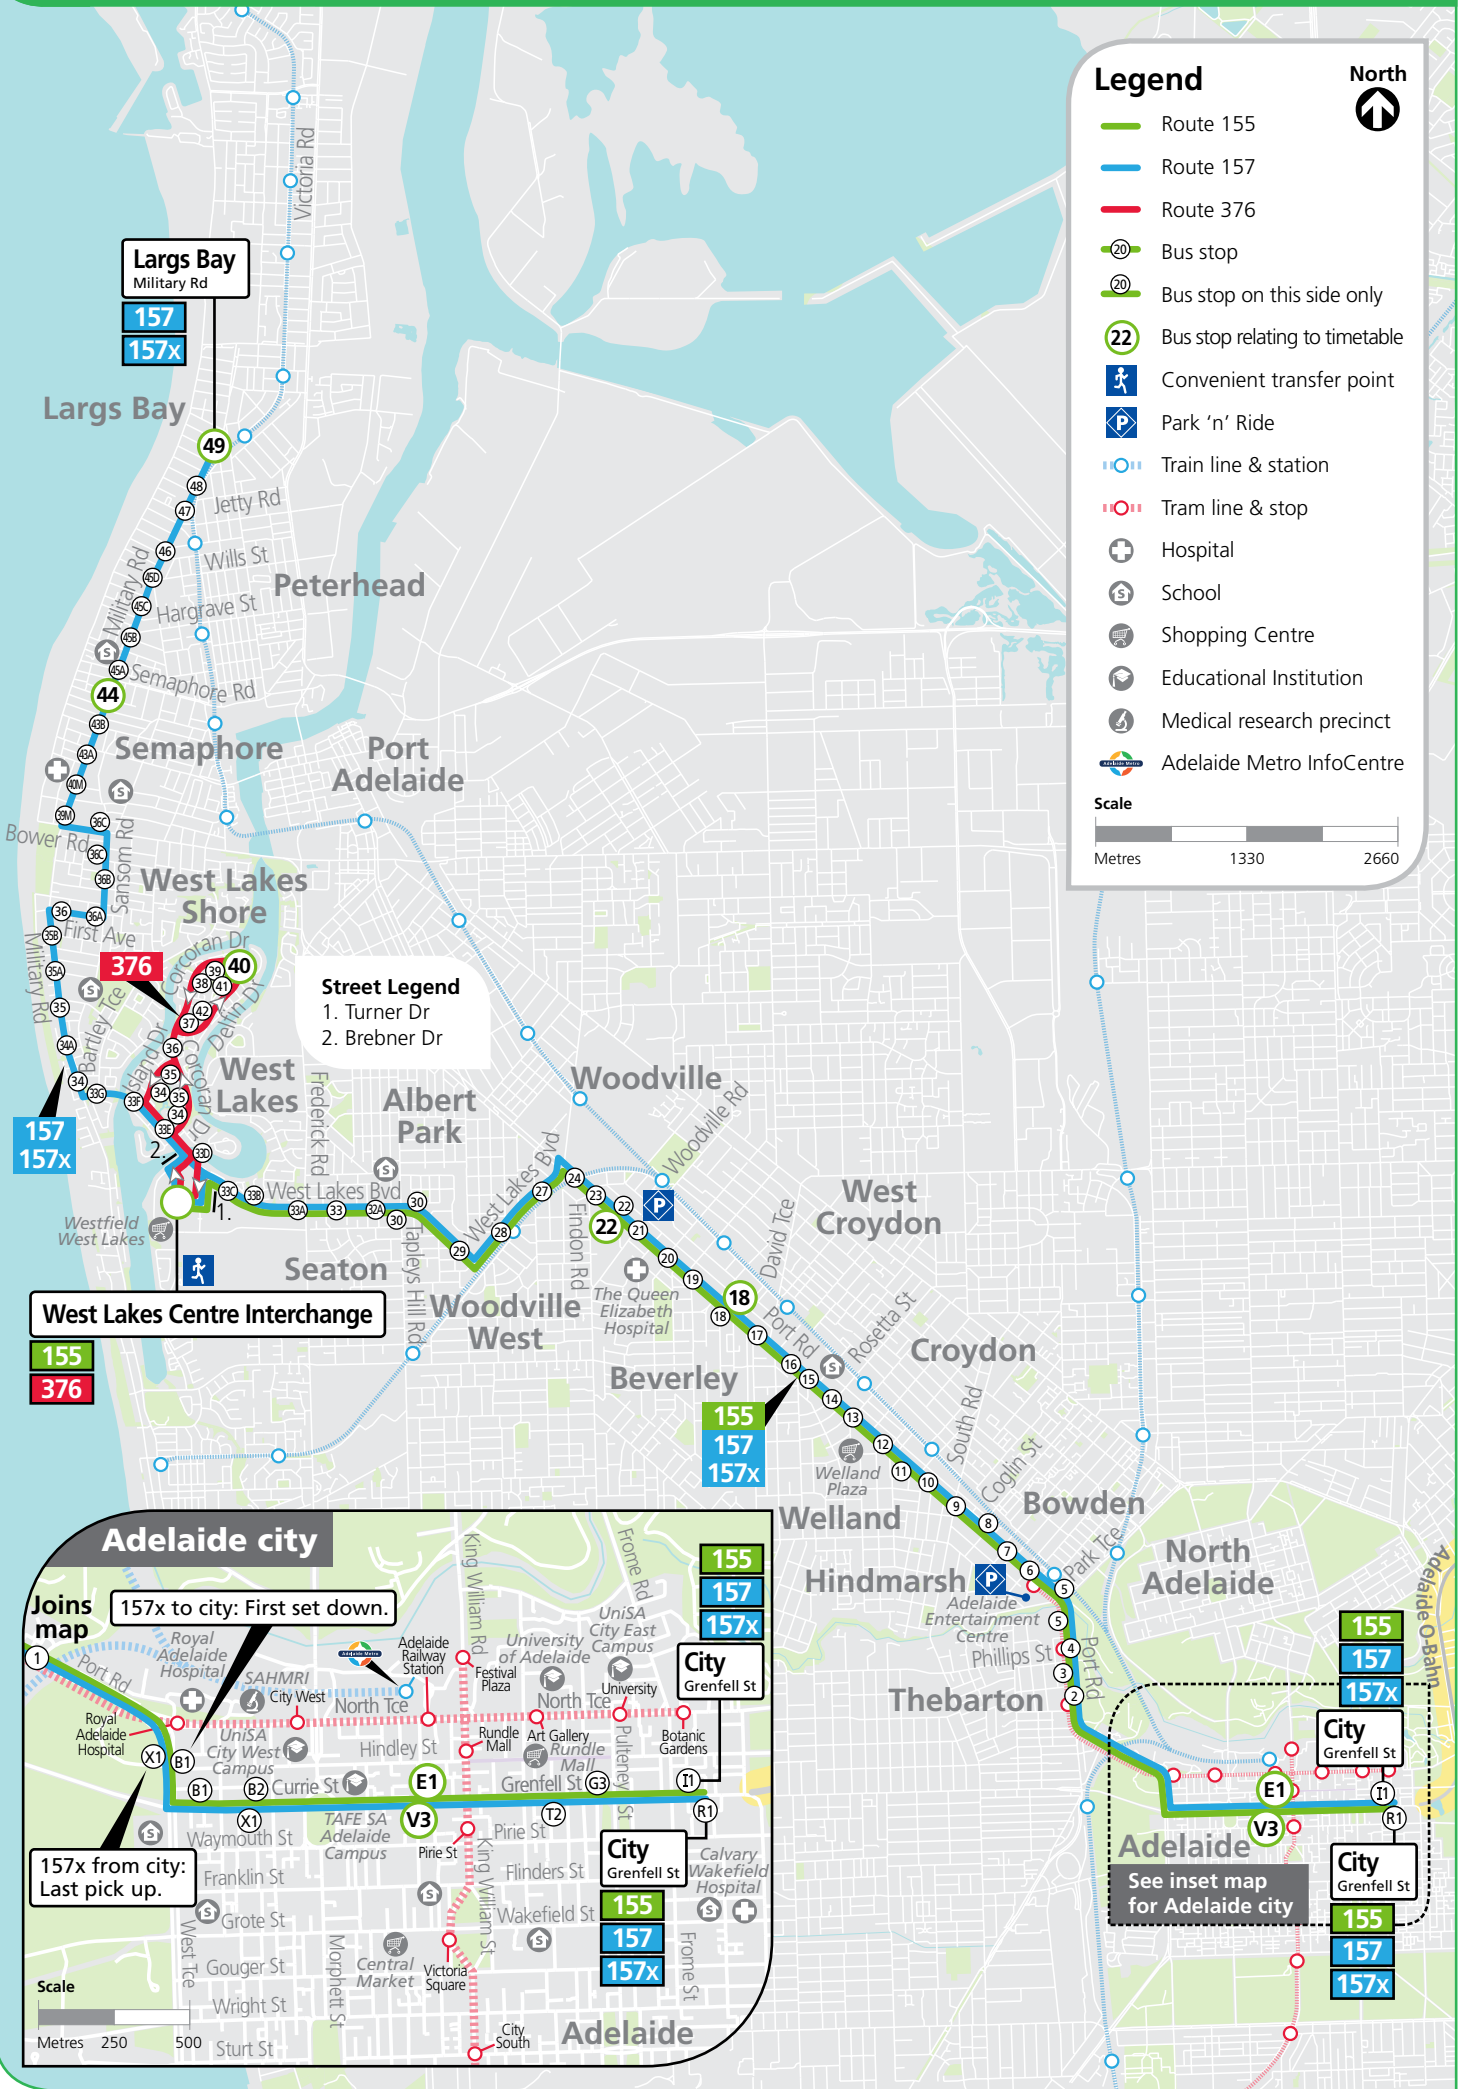

155, 157, 376 Largs Bay & West Lakes to Delfin Island & city

Legend

North

- Route 155
- Route 157
- Route 376
- Bus stop
- Bus stop on this side only
- Bus stop relating to timetable
- Convenient transfer point
- Park 'n' Ride
- Train line & station
- Tram line & stop
- Hospital
- School
- Shopping Centre
- Educational Institution
- Medical research precinct
- Adelaide Metro InfoCentre

Scale

Metres 1330 2660

Street Legend

1. Turner Dr
2. Brebner Dr

Adelaide city

Joins map

157x to city: First set down.

157x from city: Last pick up.

Scale

Metres 250 500

See inset map for Adelaide city