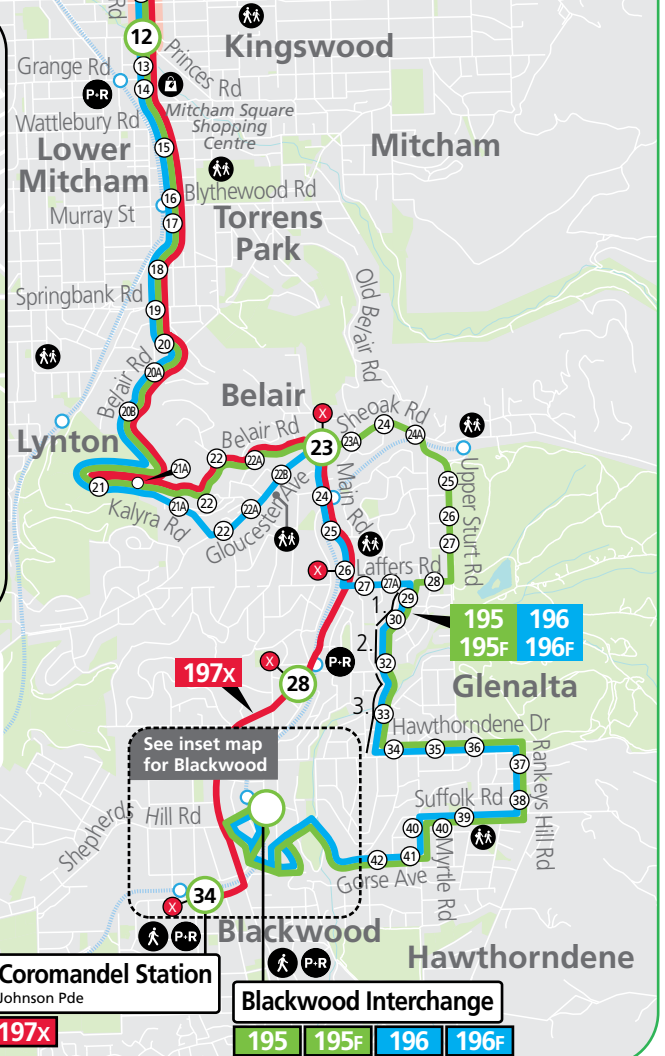

1. ### Street Legend
1. Hollywood Wy
  2. Sun Valley Dr
  3. Rosella Ave