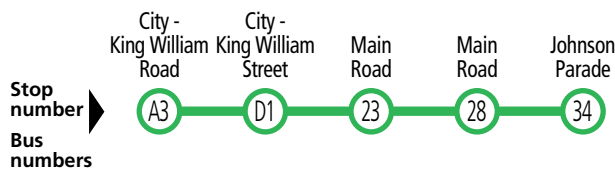

Services may operate to a different timetable during the Christmas holiday period.

Visit the Adelaide Metro website during December and January for full details.

195, 196 City to Blackwood

Monday to Friday							
AM	Bus number	King William Road	City - King William Street	City - Wakefield Street	Belair Road	Main Road	Blackwood Interchange
	196	6.50	6.55	6.59	7.12	7.24	7.42
	196	-	7.24	7.28	7.43	7.57	K8.18
	196F	-	A8.34	*8.39	8.54	9.07	9.25
	195F	-	A9.34	*9.38	9.51	10.02	10.20
	196F	-	A10.34	*10.38	10.51	11.04	11.22
	195F	-	A11.34	*11.38	11.51	12.02	12.20
PM	196F	-	A12.34	*12.38	12.51	1.04	1.22
	195F	-	A1.34	*1.38	1.51	2.02	2.20
	196F	-	A2.19	*2.23	2.38	2.51	3.12
	196F	-	A2.49	*2.53	3.08	3.21	3.42
	195F	-	A3.04	*3.08	3.25	3.38	3.59
	196F	-	A3.34	*3.38	3.56	4.10	4.31
	195F	-	A4.04	*4.08	4.24	4.36	4.57
	196F	-	A4.34	*4.39	4.54	5.08	5.27
	195F	-	A4.49	*4.54	5.11	5.24	5.43
	196F	-	A5.04	*5.09	5.29	5.43	6.02
	195F	-	A5.19	*5.24	5.46	5.59	6.18
	196F	-	A5.39	*5.44	6.00	6.13	6.31
	196F	-	A6.04	*6.08	6.21	6.34	6.52
	195	7.05	7.10	7.14	7.27	7.37	7.55
	196	9.50	9.55	9.59	10.10	10.20	10.36

Explanations

195F and 196F buses do not set down between stop K1 Pulteney Street, city and stop 12 Belair Road, Kingswood when travelling from the city.

195, 196 City to Blackwood

Saturday, Sunday & public holidays							
AM	Bus number	King William Road	City - King William Street	City - Wakefield Street	Belair Road	Main Road	Blackwood Interchange
	196	8.54	9.00	9.04	9.19	9.30	9.47
	195	10.54	11.00	11.04	11.19	11.30	11.47
PM	196	12.54	1.00	1.04	1.19	1.30	1.47
	195	2.54	3.00	3.04	3.19	3.30	3.47
	196	4.54	5.00	5.04	5.19	5.30	5.47

197X City to Coromandel Station

Monday to Friday						
PM	Bus number	City - King William Road	City - King William Street	Main Road	Main Road	Johnson Parade
	197X	4.55	4.59	*5.34	*5.37	5.41
	197X	5.10	5.14	*5.50	*5.53	5.57