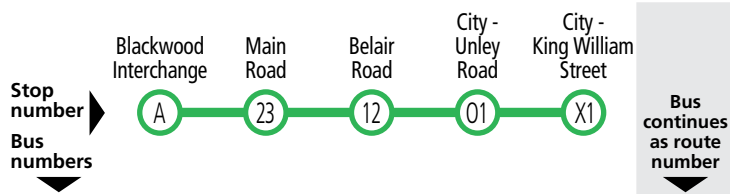

195, 196 Blackwood to city

Saturday, Sunday & public holidays

	Blackwood Interchange	Main Road	Belair Road	City - Unley Road	City - King William Street	Bus continues as route number	
AM	196	8.06	8.20	8.32	8.41	8.50	232
	195	10.00	10.16	10.28	10.40	10.50	232
PM	196	12.00	12.16	12.28	12.40	12.50	232
	195	2.00	2.16	2.28	2.40	2.50	232
	196	4.00	4.16	4.28	4.40	4.50	232
	195	6.01	6.17	6.29	6.37	6.46	232

Bus continues to...

232 Port Adelaide Interchange