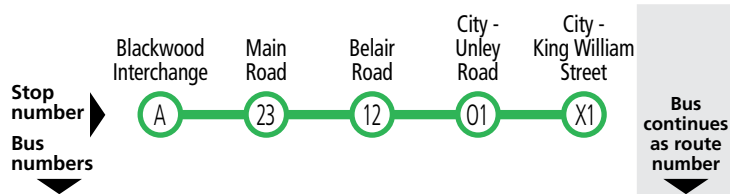

197x **Coromandel Station to city** via Main Road & Belair Road. Limited stop & Express service operates Monday–Friday.

Unley Road

Between stop 12 Belair Road and the city, catch buses 190, 195 and 196 approximately every 15 minutes between 7.30am and 6.30pm Monday to Friday and every 30 minutes at night, Saturday, Sunday and public holidays until 10pm.

195, 196, 197x Coromandel Station, Blackwood & Torrens Park to city

Legend

- Route 195
- Route 196
- Route 197x
-  Bus stop
-  Bus stop on this side only
-  Designated suburban stops for 197x bus services
-  Bus stop relating to timetable
-  Convenient transfer point
-  Park 'n' Ride
-  Train line & station
-  Tram line & stop
-  Hospital
-  School
-  Shopping Centre
-  Educational Institution
-  Medical research precinct
-  Adelaide Metro InfoCentre

- ### Street Legend
1. Hollywood Wy
 2. Sun Valley Dr
 3. Rosella Ave

195, 196F Blackwood & Torrens Park to city

Monday to Friday

	Blackwood Interchange	Main Road	Belair Road	City - Unley Road	City - King William Street	Bus continues as route number	
AM	195	-	-	B5.59	6.07	6.16	230
	195	-	-	B6.29	6.37	6.46	232
	195	-	-	B6.43	6.51	7.00	230
	195	6.28	6.45	6.57	7.06	7.16	232
	196F	6.45	7.01	7.16	D	7.33	-
	195F	7.00	7.17	7.31	D	7.51	-
	196F	7.15	7.33	7.49	D	8.12	-
	195F	7.30	7.50	8.06	D	8.33	-
	196F	7.45	8.03	8.19	D	8.47	-
	195F	8.00	8.20	8.39	D	9.05	-
PM	196F	8.50	9.06	9.19	D	9.40	-
	195F	9.32	9.49	10.01	D	10.21	-
	196F	10.32	10.48	11.00	D	11.20	-
	195F	11.32	11.49	12.01	D	12.21	-
	196F	12.32	12.48	1.00	D	1.20	-
	195F	1.32	1.49	2.01	D	2.21	-
	196F	2.32	2.48	3.00	D	3.20	-
	196F	G3.35	3.54	4.08	D	4.28	-
	196F	4.10	4.26	4.39	D	5.00	-