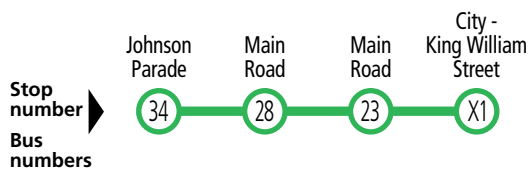

195, 196 Blackwood to city

Saturday, Sunday & public holidays

	Blackwood Interchange	Main Road	Belair Road	City - Unley Road	City - King William Street	Bus continues as route number	
AM	196	8.06	8.20	8.32	8.41	8.50	232
	195	10.00	10.16	10.28	10.40	10.50	232
PM	196	12.00	12.16	12.28	12.40	12.50	232
	195	2.00	2.16	2.28	2.40	2.50	232
	196	4.00	4.16	4.28	4.40	4.50	232
	195	6.01	6.17	6.29	6.37	6.46	232

Bus continues to...

232 Port Adelaide Interchange

197X Coromandel Station to city

Monday to Friday

	Johnson Parade	Main Road	Main Road	City - King William Street
AM	197x	7.07	7.11	7.15
	197x	7.35	7.40	7.45
				7.42
				8.21