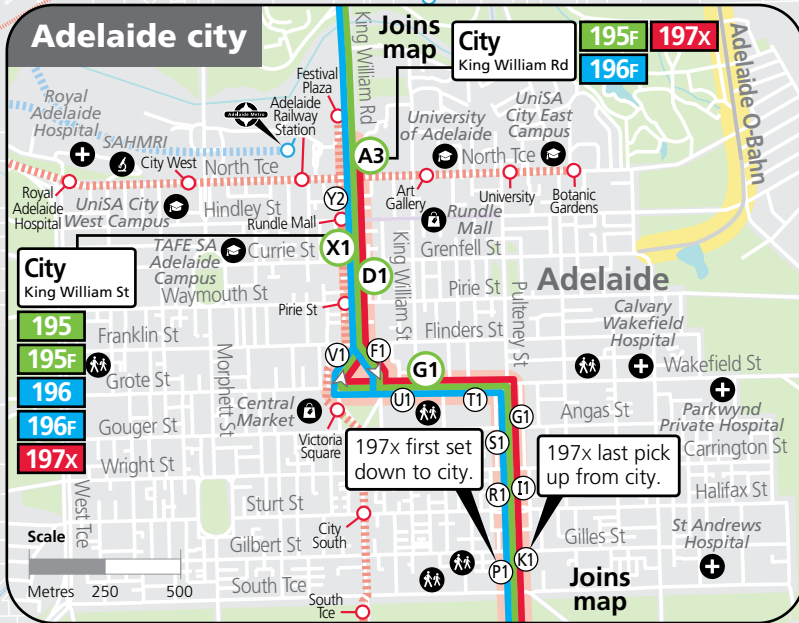

197x **Coromandel Station to city** via Main Road & Belair Road. Limited stop & Express service operates Monday–Friday.

Unley Road

Between stop 12 Belair Road and the city, catch buses 190, 195 and 196 approximately every 15 minutes between 7.30am and 6.30pm Monday to Friday and every 30 minutes at night, Saturday, Sunday and public holidays until 10pm.

195, 196, 197x Coromandel Station, Blackwood & Torrens Park to city

Legend

- Route 195
- Route 196
- Route 197x
-  Bus stop
-  Bus stop on this side only
-  Designated suburban stops for 197x bus services
-  Bus stop relating to timetable
-  Convenient transfer point
-  Park 'n' Ride
-  Train line & station
-  Tram line & stop
-  Hospital
-  School
-  Shopping Centre
-  Educational Institution
-  Medical research precinct
-  Adelaide Metro InfoCentre

Explanations

197x services depart from stop 34, Johnson Parade, Coromandel Station servicing limited stops (stops 31, 28, 26 and 23 Main Road, Belair), then operate express (no pick up or set down) to stop P1 Pulteney Street, city.

Legend

- *** – Times are approximate only. Bus does not have to wait until this time to depart stop.

Explanations

197x services operate express (no pick up or set down) between stop K1 Pulteney Street, city and stop 23 Main Road, Belair then service stops 23, 26, 28 and 31 only to stop 34, Johnson Parade, Coromandel Station.