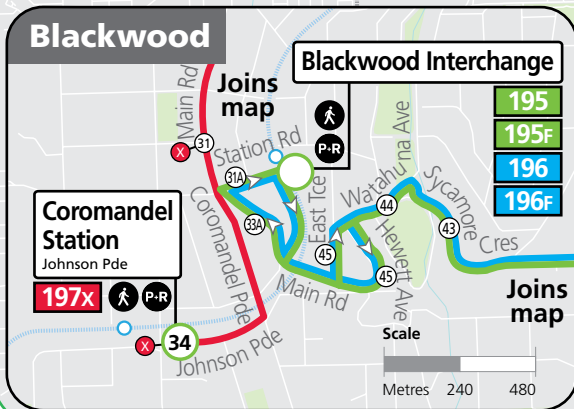

Route descriptions

195 **Blackwood Interchange to city** via Hawthorndene, Belair Road, Mitcham & Unley Road. Service operates 7 days.

195F **Blackwood Interchange to city** via Hawthorndene, Belair Road, Mitcham & Unley Road. Limited stop service operates Monday–Friday.

196 **Blackwood Interchange to city** via Hawthorndene, Gloucester Avenue, Mitcham & Unley Road. Service operates 7 days.

196F **Blackwood Interchange to city** via Hawthorndene, Gloucester Avenue, Mitcham & Unley Road. Limited stop service operates Monday–Friday.

197x **Coromandel Station to city** via Main Road & Belair Road. Limited stop & Express service operates Monday–Friday.

Unley Road

Between stop 12 Belair Road and the city, catch buses 190, 195 and 196 approximately every 15 minutes between 7.30am and 6.30pm Monday to Friday and every 30 minutes at night, Saturday, Sunday and public holidays until 10pm.

195, 196, 197x Coromandel Station, Blackwood & Torrens Park to city

Legend

- Route 195
- Route 196
- Route 197x
-  Bus stop
-  Bus stop on this side only
-  Designated suburban stops for 197x bus services
-  Bus stop relating to timetable
-  Convenient transfer point
-  Park 'n' Ride
-  Train line & station
-  Tram line & stop
-  Hospital
-  School
-  Shopping Centre
-  Educational Institution
-  Medical research precinct
-  Adelaide Metro InfoCentre