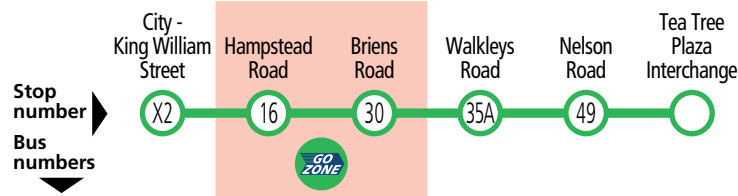

Services may operate to a different timetable during the Christmas holiday period.
Visit the Adelaide Metro website during December and January for full details.

209F City to Tea Tree Plaza

Monday to Friday							
PM	209F	3.10	3.13	3.37	3.49	4.03	4.14
	209F	3.40	3.43	4.08	4.18	4.33	4.45
	209F	4.10	4.13	4.38	4.48	5.03	5.15
	209F	4.40	4.43	5.08	5.18	5.33	5.45
	209F	4.55	4.58	5.23	5.33	5.48	6.00
	209F	5.10	5.13	5.42	5.50	6.03	6.15
	209F	5.25	5.30	5.57	6.05	6.18	6.28
	209F	5.40	5.44	6.07	6.16	6.29	6.39

Explanations

209F buses do not set down between stop 2 King William Road, North Adelaide and stop 17A Regency Road, Sefton Park when travelling from the city.

★ Services may operate to a different timetable during the Christmas holiday period.
 Visit the Adelaide Metro website during December and January for full details.

202, 203 City to Ingle Farm & Tea Tree Plaza

Saturday only

AM	203	7.45	7.59	8.08	-	8.21	8.30
	202	8.14	8.26	8.35	8.44	-	-

Saturday, Sunday & public holidays

AM	203	8.45	8.58	9.08	-	9.21	9.32
	202	9.12	9.25	9.35	9.44	-	-
	203	9.42	9.55	10.05	-	10.18	10.29
	202	10.12	10.25	10.35	10.44	-	-
	203	10.42	10.55	11.05	-	11.18	11.29
	202	11.12	11.25	11.35	11.44	-	-
PM	203	11.42	11.56	12.06	-	12.21	12.31
	202	12.12	12.26	12.36	12.45	-	-
	203	12.42	12.56	1.06	-	1.21	1.31
	202	1.12	1.26	1.36	1.45	-	-
	203	1.42	1.56	2.06	-	2.21	2.31
	202	2.12	2.26	2.36	2.45	-	-
	203	2.42	2.56	3.06	-	3.21	3.31
	202	3.12	3.26	3.36	3.45	-	-
	203	3.42	3.56	4.06	-	4.21	4.31
	202	4.12	4.26	4.36	4.45	-	-
	203	4.42	4.56	5.06	-	5.21	5.31
	202	5.12	5.26	5.36	5.45	-	-
	203	5.42	5.56	6.06	-	6.19	6.30
	202	6.03	6.17	6.26	6.35	-	-
	203B	6.26	6.40	6.50	-	E7.00	-
	202	R6.56	7.10	7.19	7.28	-	-
	203B	7.26	7.40	7.49	-	E7.58	-
	202	R7.56	8.10	8.19	8.28	-	-
	203B	8.26	8.40	8.49	-	E8.58	-
	202	R8.56	9.10	9.19	9.28	-	-
	203B	9.26	9.40	9.49	-	E9.58	-
	202	R9.56	10.10	10.19	10.28	-	-
	203B	10.26	10.40	10.49	-	E10.58	-
	202	R10.56	11.10	11.19	11.28	-	-
	202	11.56	12.09	12.19	12.27	-	-