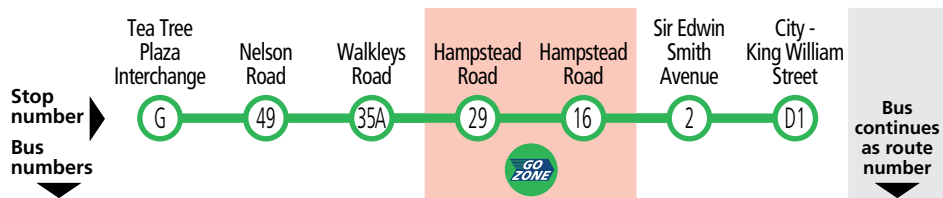

202, 203 Tea Tree Plaza & Ingle Farm to city

Monday to Friday

	Tea Tree Plaza Interchange	Nelson Road	Walkleys Road	Hampstead Road	Hampstead Road	Sir Edwin Smith Avenue	City - King William Street	Bus continues as route number
Monday to Friday								
AM								
203	-	B5.20	-	5.32	5.40	5.48	5.52	248
203	-	B5.49	-	6.02	6.11	6.21	6.25	248
203	-	B6.19	-	6.33	6.42	6.52	6.56	248
202F	-	-	6.33	6.43	6.52	7.02	7.06	241
203F	-	B6.43	-	6.55	7.04	7.14	7.18	248
202F	-	-	7.01	7.12	7.21	7.32	7.36	241
202F	-	-	7.14	7.24	7.33	7.44	7.49	248
202F	-	-	7.28	7.39	7.50	8.03	8.08	241
202F	-	-	7.43	7.55	8.06	8.19	8.26	248
202F	-	-	7.58	8.09	8.20	8.33	8.40	241
202F	-	-	8.11	8.24	8.35	8.50	8.57	248
202F	-	-	8.28	8.39	8.49	*9.00	9.06	-
202F	-	-	8.42	8.54	9.05	9.15	9.20	241
202F	-	-	8.59	9.11	9.20	9.30	9.35	248
202	-	-	-	9.24	9.33	9.45	9.50	241
202	-	-	9.28	9.38	9.47	9.59	10.04	248
203	9.27	9.37	-	9.53	10.02	10.14	10.19	241
202	-	-	9.57	10.08	10.17	10.29	10.34	248
203	9.57	10.07	-	10.23	10.32	10.44	10.49	241
202	-	-	10.27	10.38	10.47	10.59	11.04	248
203	10.27	10.36	-	10.51	11.00	11.12	11.17	241
202	-	-	10.57	11.08	11.17	11.29	11.34	248
203	10.59	11.09	-	11.24	11.33	11.45	11.50	241
202	-	-	11.27	11.38	11.47	11.59	12.04	248
203	11.28	11.38	-	11.53	12.02	12.14	12.19	241
202	-	-	11.57	12.08	12.17	12.29	12.34	248
203	11.57	12.07	-	12.22	12.31	12.43	12.48	241
PM								
202	-	-	12.27	12.38	12.47	12.58	1.03	248
203	12.27	12.37	-	12.52	1.01	1.12	1.17	241
202	-	-	12.57	1.07	1.16	1.27	1.32	248
203	12.57	1.07	-	1.22	1.31	1.42	1.47	241
202	-	-	1.27	1.38	1.47	1.58	2.03	248
203	1.29	1.38	-	1.53	2.02	2.13	2.18	245
202	-	-	1.57	2.08	2.17	2.28	2.33	248
203	1.55	2.05	-	2.20	2.29	2.40	2.45	245
202	-	-	2.25	2.35	2.44	2.55	3.00	248
203	2.22	2.32	-	2.48	2.57	3.09	3.14	245
202	-	-	2.52	3.03	3.12	3.24	3.29	248
203	2.52	3.02	-	3.18	3.27	3.39	3.44	245
202	-	-	3.20	3.32	3.41	3.53	3.58	248
203	3.15	3.29	-	3.47	3.56	4.08	4.13	245
202	-	-	3.50	4.02	4.11	4.23	4.28	248
203	3.49	3.59	-	4.18	4.27	4.38	4.44	245
202	-	-	4.20	4.33	4.42	4.53	4.58	241A
203	4.19	4.28	-	4.46	4.55	5.07	5.13	248F
202	-	-	4.49	5.02	5.11	5.23	5.29	248F
203	4.48	4.58	-	5.16	5.24	5.35	5.40	248F
202	-	-	5.13	5.26	5.34	5.45	5.49	245
203	5.15	5.26	-	5.43	5.51	6.02	6.06	248F
202	-	-	5.46	5.57	6.05	6.16	6.20	245
203	5.49	6.00	-	6.15	6.23	6.34	6.38	248
203	6.04	6.14	-	6.26	6.34	6.44	6.48	245
202	-	-	6.44	6.54	7.02	7.11	7.15	248
203	-	B7.04	-	7.13	7.21	7.30	7.34	241A
202	-	-	7.34	7.43	7.51	8.00	8.04	248
203	-	B8.04	-	8.14	8.21	8.30	8.34	241A
202	-	-	8.34	8.44	8.51	9.00	9.04	248
203	-	B9.04	-	9.14	9.21	9.30	9.34	241A
202	-	-	9.34	9.44	9.51	10.00	10.04	248
203	-	B10.04	-	10.14	10.21	10.30	10.34	248
202	-	-	11.04	11.14	11.21	11.30	11.34	248A

Legend

- **B** – Bus departs from stop 47 Baldock Road, Ingle Farm at the time shown.
- ***** – Times are approximate only. Bus does not have to wait until this time to depart stop.

Explanations

202F and 203F buses do not pick up between stop 16 Hampstead Road, Manningham and stop 5 Melbourne Street, North Adelaide when travelling to the city unless passengers are alighting.

Buses continue to...

- **241, 248, 248F** Marion Centre Interchange
- **241A, 248A** Oaklands Park
- **245** Warradale