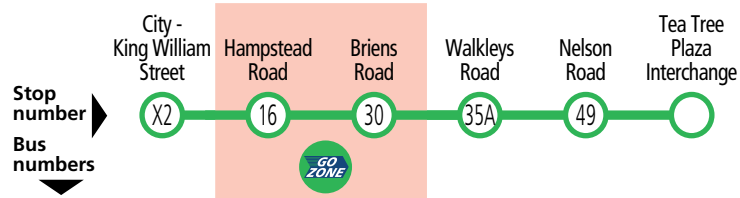

City King William St
202, 203, 202F, 203F

City Victoria Sq
209F

N202 services only.

209F & terminating services only.

Departing 209F & limited 202 services only.

See inset map for Adelaide city

202, 203 City to Ingle Farm & Tea Tree Plaza