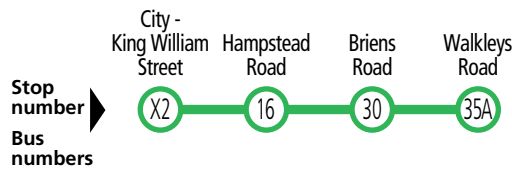

N202 City to Ingle Farm

Saturday PM-Sunday AM

AM	N202	1.05	1.18	1.26	1.34
	N202	2.05	2.18	2.26	2.34
	N202	3.05	3.18	3.26	3.34
	N202	4.05	4.18	4.26	4.34