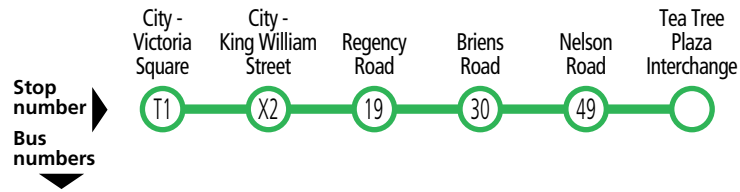

Explanations

202F and 203F buses do not set down between stop 5 Melbourne Street, North Adelaide and stop 16 Hampstead Road, Manningham when travelling from the city.

Legend

- E** – Bus terminates at stop 47 Baldock Road, Ingle Farm at the time shown.
- M** – Bus detours via Roma Mitchell Secondary College at the time shown on school days only. Bus does not service stop 30 Briens Road, Gepps Cross.

Services may operate to a different timetable during the Christmas holiday period.
Visit the Adelaide Metro website during December and January for full details.

209F City to Tea Tree Plaza

Monday to Friday							
PM	209F	3.10	3.13	3.37	3.49	4.03	4.14
	209F	3.40	3.43	4.08	4.18	4.33	4.45
	209F	4.10	4.13	4.38	4.48	5.03	5.15
	209F	4.40	4.43	5.08	5.18	5.33	5.45
	209F	4.55	4.58	5.23	5.33	5.48	6.00
	209F	5.10	5.13	5.42	5.50	6.03	6.15
	209F	5.25	5.30	5.57	6.05	6.18	6.28
	209F	5.40	5.44	6.07	6.16	6.29	6.39