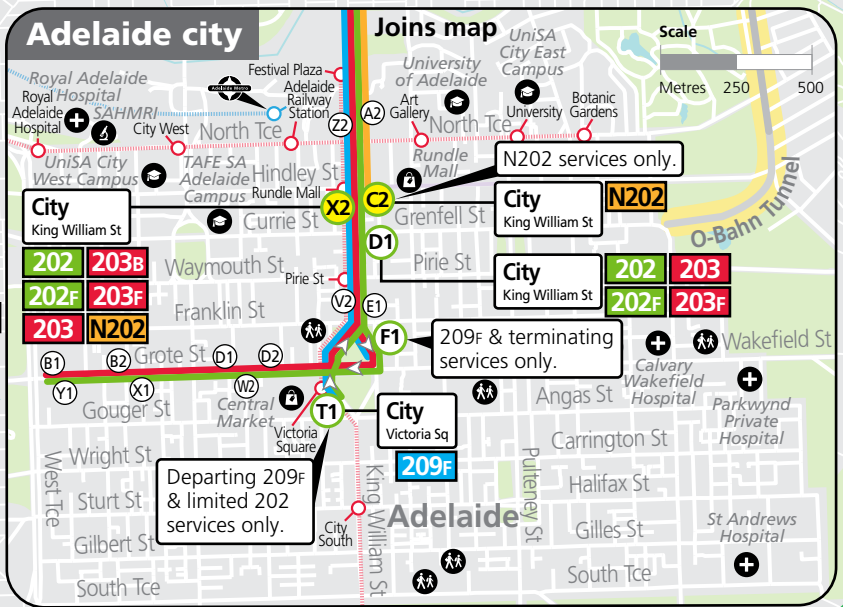

- N21** Aberfoyle Hub via Marion Centre Interchange

202, 203, 209F, N202

Tea Tree Plaza, Ingle Farm & Northfield to city

209F buses will not service stop 36 Bridge Road when travelling from the city between 4pm and 6pm, Monday to Friday.

202, 202F & N202 buses will not service stop 34 Bridge Road.

Legend

- Route 202
- Route 203
- Route 209F
- Route N202
- Bus stop
- Bus stop on this side only
- Bus stop relating to timetable
- After Midnight key bus stop
- Convenient transfer point
- Park 'n' Ride
- Train line & station
- Tram line & stop
- Hospital
- School
- Shopping Centre
- Educational Institution
- Medical research precinct
- Adelaide Metro InfoCentre

Scale
Metres 1000 2000

Street Legend

- Sir Edwin Smith Ave
- Mary Leonard Dr
- Roopena St

Adelaide O-Bahn
Fast and frequent services

City King William St
202, 203, 203F, 202F, 203B, N202

City King William St
N202

City King William St
202, 203, 202F, 203F

City Victoria Sq
209F

N202 services only.

209F & terminating services only.

Departing 209F & limited 202 services only.

See inset map for Adelaide city

202, 203 City to Ingle Farm & Tea Tree Plaza