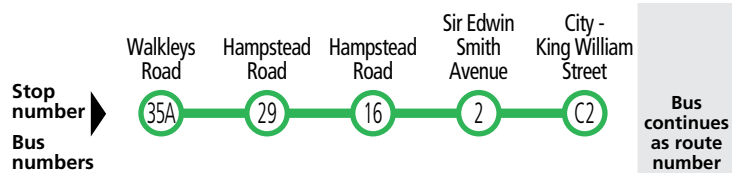

Legend

- B** – Bus departs from stop 47 Baldock Road, Ingle Farm at the time shown.
- *** – Times are approximate only. Bus does not have to wait until this time to depart stop.

Buses continue to...

- 241, 248** Marion Centre Interchange
- 248A** Oaklands Park

N202 Ingle Farm to city

Saturday PM–Sunday AM

AM	N202	12.40	12.48	12.54	1.00	1.06	N21
	N202	1.40	1.48	1.54	2.00	2.06	N21
	N202	2.40	2.48	2.54	3.00	3.06	N21
	N202	3.40	3.48	3.54	4.00	4.06	N21

Bus continues to...