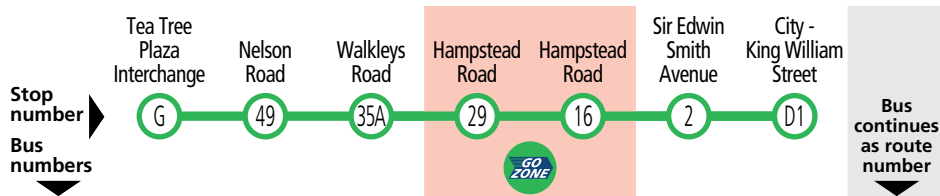

209F Tea Tree Plaza & Ingle Farm to city

Monday to Friday

AM	209F	6.52	7.01	7.16	7.25	7.49	7.52
	209F	-	B 7.19	7.33	7.42	8.01	8.06
	209F	7.20	7.29	7.46	7.56	8.16	8.21
	209F	-	B 7.48	8.01	8.11	8.36	8.39
	209F	7.48	7.59	8.15	8.24	8.47	8.50
	209F	-	B 8.18	8.33	8.42	9.03	9.06
	209F	8.35	8.45	9.03	9.11	9.29	9.32
	209F	9.05	9.15	9.30	9.38	9.53	9.56

Legend

- B** – Bus departs from stop 47 Baldock Road, Ingle Farm at the time shown.

Explanations

209F buses do not pick up between stop 17A Regency Road, Sefton Park and stop 2 King William Road, North Adelaide when travelling to the city unless passengers are alighting.

Services may operate to a different timetable during the Christmas holiday period.

Visit the Adelaide Metro website during December and January for full details.

202, 203 Tea Tree Plaza & Ingle Farm to city