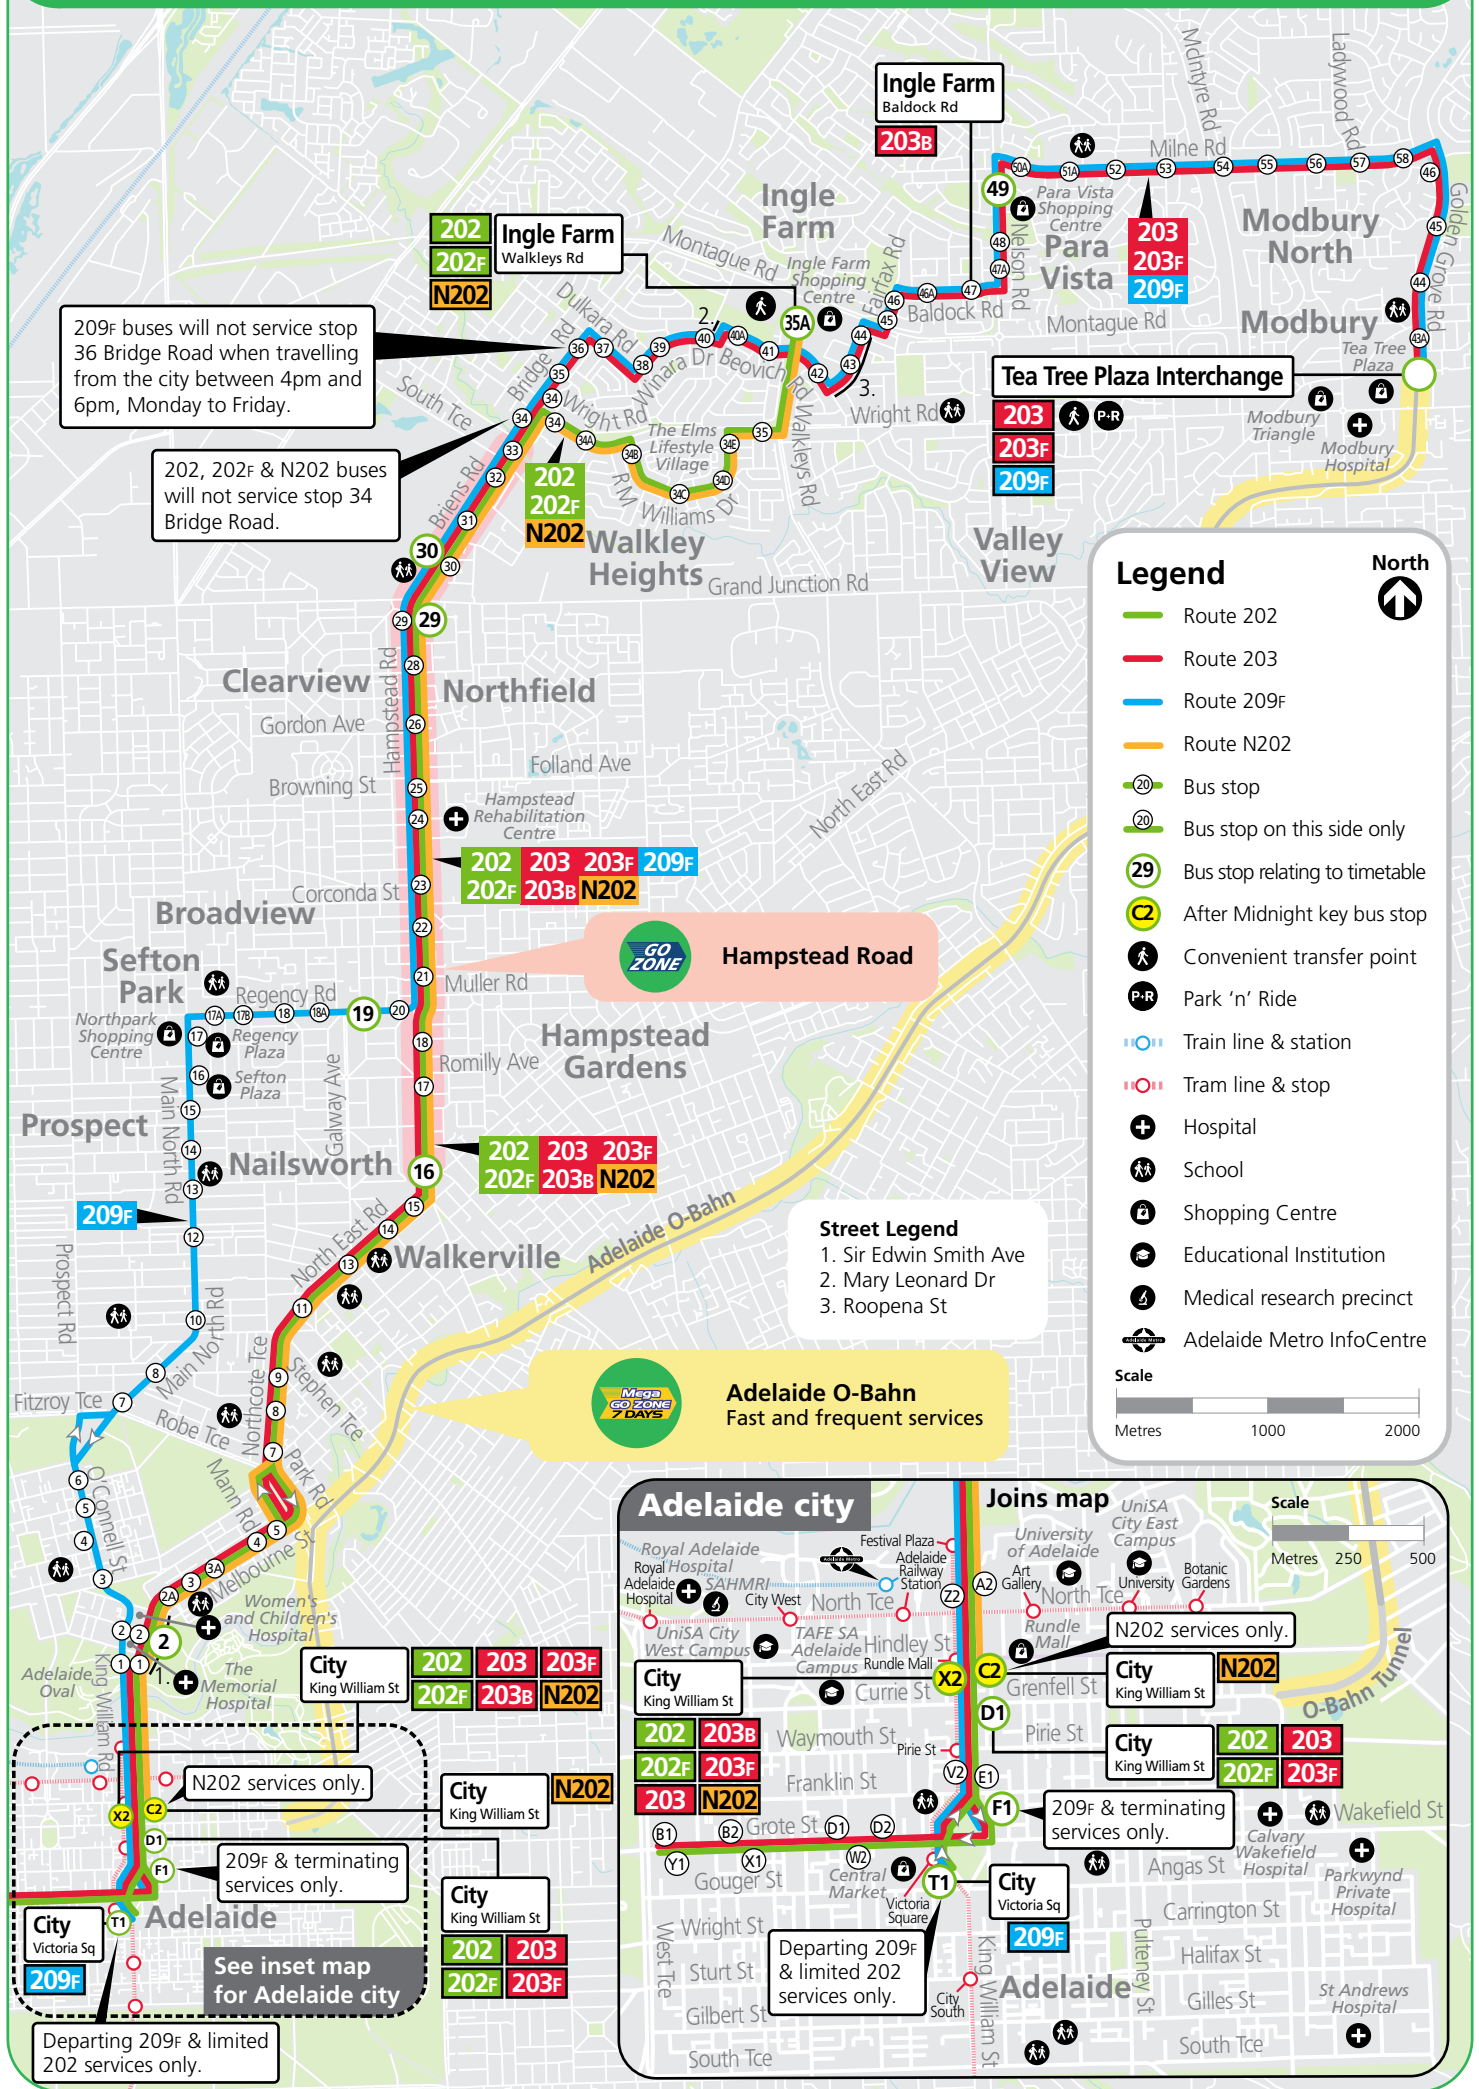

Legend

- B** – Bus departs from stop 47 Baldock Road, Ingle Farm at the time shown.
- *** – Times are approximate only. Bus does not have to wait until this time to depart stop.

Buses continue to...

- 241, 248** Marion Centre Interchange
- 248A** Oaklands Park

- N21** Aberfoyle Hub via Marion Centre Interchange

202, 203, 209F, N202

Tea Tree Plaza, Ingle Farm & Northfield to city

209F buses will not service stop 36 Bridge Road when travelling from the city between 4pm and 6pm, Monday to Friday.

Scale
Metres 1000 2000

Street Legend

- Sir Edwin Smith Ave
- Mary Leonard Dr
- Roopena St

Adelaide O-Bahn
Fast and frequent services

City King William St
202, 203, 203F, 202F, 203B, N202

City King William St
N202