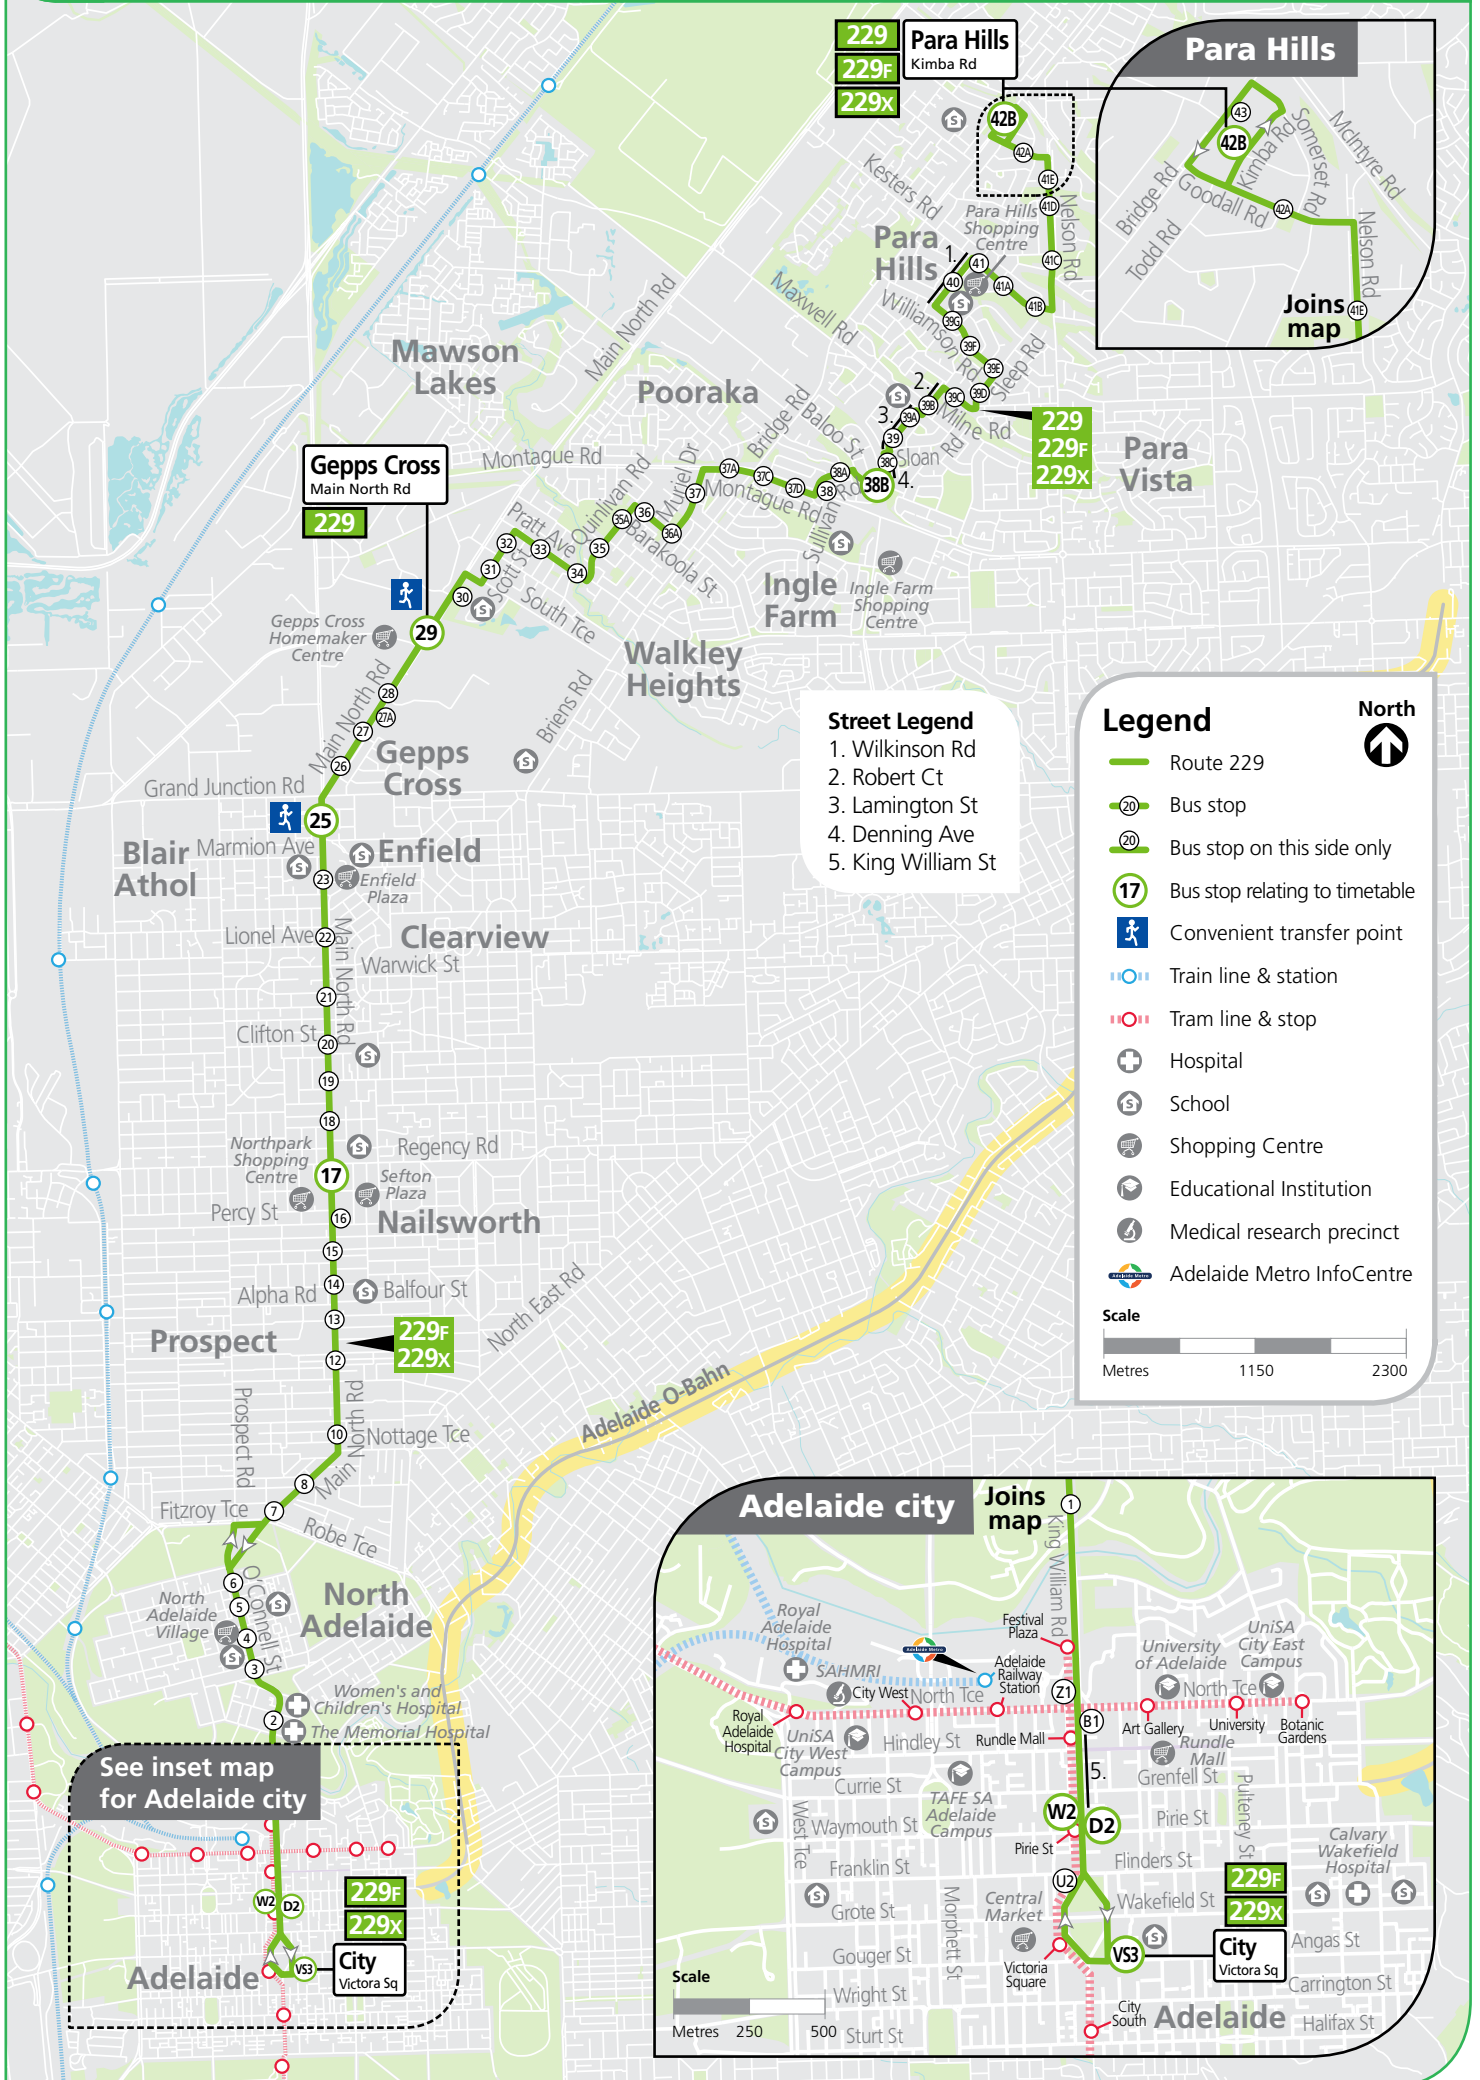

Route descriptions

229 Para Hills to Gepps Cross via Pooraka. Service operates 7 days.

229F Para Hills to city via Pooraka & Main North Road. Limited stop service operates Monday-Friday.

229x Para Hills to city via Pooraka & Main North Road. Express service operates Monday-Friday.

Services may operate to a different timetable during the Christmas holiday period. Visit the Adelaide Metro website during December and January for full details.

Government of South Australia

229 Para Hills to Gepps Cross & city