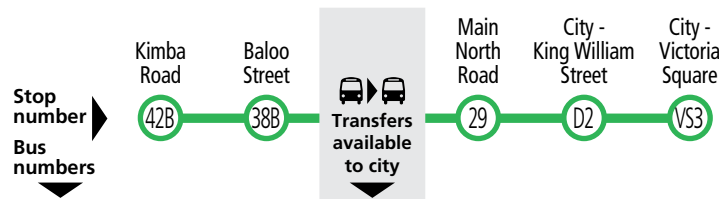

Services may operate to a different timetable during the Christmas holiday period. Visit the Adelaide Metro website during December and January for full details.

Explanations

228F and 229F buses do not pick up between stop 17 Main North Road, Sefton Park and stop 2 King William Road, North Adelaide when travelling to the city unless passengers are alighting.

229x buses operate express (no pick up or set down) between stop 29 Main North Road, Gepps Cross and stop 4 O'Connell St, North Adelaide.

229 Para Hills to Gepps Cross & city

Also shows limited route 228