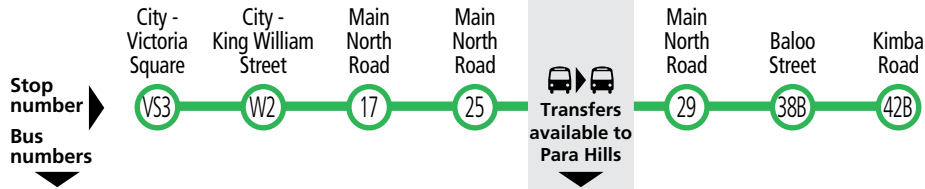

229 City & Gepps Cross to Para Hills

Also shows limited routes 222, 228 & 228F

Monday to Friday										
	Bus numbers	City - Victoria Square	City - King William Street	Main North Road	Main North Road	Transfers available to Para Hills	Main North Road	Baloo Street	Kimba Road	
AM	228F	7.10	7.16	7.33	7.39	229	7.44	7.58	8.08	
	228F	7.50	7.56	8.13	8.19	229	8.24	8.38	8.48	
	228F	8.24	8.30	8.47	8.53	229	8.59	9.13	9.23	
	228F	8.54	9.00	9.17	9.23	229	9.28	9.42	9.52	
	228F	9.36	9.42	9.59	10.05	229	10.10	10.24	10.34	
	228F	10.06	10.12	10.29	10.35	229	10.40	10.54	11.04	
	228F	10.36	10.42	10.59	11.05	229	11.10	11.24	11.34	
	228F	11.06	11.12	11.29	11.35	229	11.40	11.54	12.04	
	228F	11.36	11.42	11.59	12.05	229	12.10	12.24	12.34	
	PM	228F	12.06	12.12	12.29	12.35	229	12.40	12.54	1.04
228F		12.36	12.42	12.59	1.05	229	1.10	1.24	1.34	
228F		1.06	1.12	1.29	1.35	229	1.40	1.54	2.04	
229F		1.32	1.37	1.56	2.03	-	2.07	2.22	2.30	
229F		2.02	2.07	2.26	2.33	-	2.37	2.52	3.00	
229F		2.28	2.33	2.52	2.59	-	3.03	3.18	3.26	
229F		2.57	3.02	3.21	3.28	-	3.32	3.47	3.55	
229F		3.27	3.32	3.51	3.58	-	4.02	4.17	4.25	
229F		3.49	3.54	4.13	4.20	-	4.24	4.39	4.50	
229F		4.19	4.25	4.43	4.51	-	4.55	5.11	5.20	
229F		4.54	5.00	5.18	5.26	-	5.30	5.46	5.55	
229X		5.12	5.21	-	-	-	*5.46	*6.00	6.10	
229F		5.24	5.30	5.48	5.56	-	6.00	6.16	6.25	
229F		5.44	5.50	6.08	6.16	-	6.20	6.36	6.45	
228F		6.14	6.20	6.38	6.45	229	6.50	7.07	7.14	
222		7.15	7.21	7.39	7.45	229	7.50	8.05	8.14	
228		8.15	8.20	8.36	8.41	229	8.45	9.00	9.08	
228		9.15	9.20	9.36	9.41	229	9.45	10.00	10.08	

Services may operate to a different timetable during the Christmas holiday period. Visit the Adelaide Metro website during December and January for full details.

Legend
* - Times are approximate only. Bus does not have to wait until this time to depart stop.

Explanations
228F and 229F buses do not set down between stop 2 King William Road, North Adelaide and stop 17 Main North Road, Sefton Park when travelling from the city.
229x buses operate express (no pick up or set down) between stop 4 O'Connell St, North Adelaide and stop 29 Main North Road, Gepps Cross.