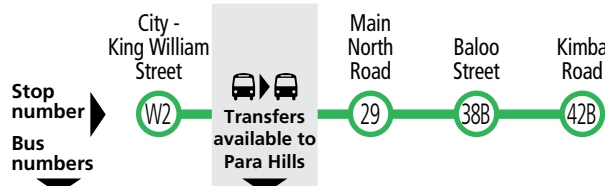

229 City & Gepps Cross to Para Hills

Also shows limited route 228

Saturday only						
	Bus numbers	City - King William Street	Transfers available to Para Hills	Main North Road	Baloo Street	Kimba Road
AM	228	7.48	229	8.18	8.31	8.42
Saturday, Sunday & public holidays						
AM	228	8.48	229	9.18	9.31	9.42
	228	9.48	229	10.18	10.31	10.42
	228	10.48	229	11.18	11.31	11.42
	228	11.48	229	12.18	12.31	12.42
PM	228	12.48	229	1.18	1.31	1.42
	228	1.48	229	2.18	2.31	2.42
	228	2.48	229	3.18	3.31	3.42
	228	3.48	229	4.18	4.31	4.42
	228	4.48	229	5.18	5.31	5.42
	228	5.48	229	6.18	6.31	6.42
	228	6.47	229	7.18	7.31	7.42
	228	7.47	229	8.14	8.27	8.38
	228	8.47	229	9.14	9.27	9.38