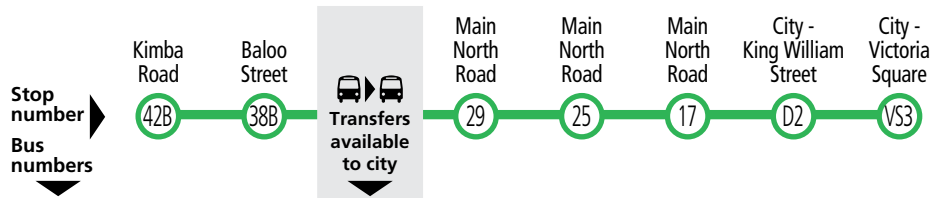

229 Para Hills to Gepps Cross & city

Also shows limited routes 222, 228 & 228F

Monday to Friday

	42B	38B	Transfers available to city	29	25	17	D2	VS3	
AM	229	6.13	6.26	228F	6.40	6.44	6.51	7.07	7.11
	229F	6.36	6.50	-	7.04	7.08	7.15	7.31	7.35
	229F	6.51	7.04	-	7.19	7.23	7.29	7.46	7.50
	229F	7.07	7.20	-	7.35	7.39	7.48	8.07	8.11
	229X	7.29	7.43	-	7.58	-	-	8.24	8.28
	229F	7.38	7.51	-	8.06	8.10	8.19	8.38	8.42
	229F	7.54	8.07	-	8.22	8.26	8.35	8.54	8.58
	229F	8.26	8.39	-	8.54	8.58	9.05	9.21	9.25
	229F	8.56	9.09	-	9.24	9.28	9.35	9.51	9.55
	229F	9.29	9.42	-	9.57	10.01	10.08	10.24	10.28
	229F	9.59	10.12	-	10.27	10.31	10.38	10.54	10.58
	229	10.38	10.51	222	11.04	11.08	11.16	11.35	11.39
	229	11.08	11.21	222	11.34	11.38	11.46	12.05	12.09
	229	11.38	11.51	222	12.04	12.08	12.16	12.35	12.39
PM	229	12.08	12.21	222	12.34	12.38	12.46	1.05	1.09
	229	12.38	12.51	222	1.04	1.08	1.16	1.35	1.39
	229	1.08	1.21	222	1.34	1.38	1.46	2.05	2.09
	229	1.38	1.51	222	2.04	2.08	2.16	2.35	2.39
	229	2.08	2.21	222	2.34	2.38	2.46	3.05	3.09
	229	2.38	2.51	222	3.04	3.08	3.16	3.35	3.39
	229	3.08	3.21	222	3.35	3.39	3.46	4.08	4.12
	229	3.30	3.43	228F	3.56	3.59	4.06	4.24	4.28
	229	4.00	4.13	228F	4.26	4.29	4.36	4.54	4.58
	229	4.30	4.43	228F	4.56	4.59	5.06	5.24	5.28
	229	5.00	5.13	228F	5.27	5.30	5.37	5.55	5.59
	229	5.30	5.43	228F	5.55	5.59	6.07	6.23	6.27
	229	6.00	6.13	228F	6.25	6.29	6.37	6.53	6.57
	229	7.07	7.20	228	7.32	7.36	7.41	7.58	8.02
229	8.07	8.20	228	8.31	8.35	8.39	8.53	8.57	
229	9.07	9.20	228	9.31	9.35	9.39	9.53	9.57	
229	10.07	10.20	228	10.31	10.35	10.39	10.53	10.57	

Services may operate to a different timetable during the Christmas holiday period. Visit the Adelaide Metro website during December and January for full details.

Explanations

228F and 229F buses do not pick up between stop 17 Main North Road, Sefton Park and stop 2 King William Road, North Adelaide when travelling to the city unless passengers are alighting.

229x buses operate express (no pick up or set down) between stop 29 Main North Road, Gepps Cross and stop 4 O'Connell St, North Adelaide.