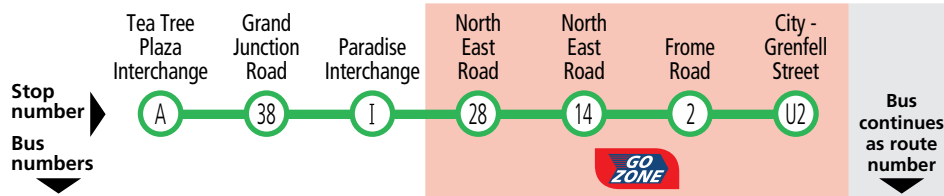

271, 273 Tea Tree Plaza & Paradise to city

Monday to Friday

	273			5.38	5.44	5.53	6.01	6.07	239
AM	273	-	-	5.38	5.44	5.53	6.01	6.07	239
	273	-	-	6.09	6.15	6.24	6.32	6.38	235
	273	-	-	6.20	6.25	6.34	6.43	6.49	239
	271	6.21	6.28	-	6.36	6.45	6.54	7.00	235
	273	-	-	6.43	6.49	6.58	7.07	7.13	239
	273	-	-	6.58	7.03	7.12	7.23	7.29	238
	271	6.59	7.06	-	7.14	7.23	7.34	7.41	239
	273	-	-	7.18	7.24	7.33	7.44	7.52	235
	273	-	-	7.27	7.33	7.42	*7.53	8.01	-
	273	-	-	7.33	7.39	7.48	7.59	8.07	238
	271	7.27	7.34	-	7.43	7.55	*8.06	8.16	-
	273	-	-	7.44	7.50	8.02	8.14	8.23	239
	273	-	-	7.51	7.58	8.10	*8.20	8.28	-
	273	-	-	8.00	8.07	8.19	8.33	8.42	235
	271	7.55	8.03	-	8.12	8.24	*8.37	8.47	-
	273	-	-	8.19	8.25	8.38	8.52	9.01	235
	271	8.21	8.28	-	8.38	8.51	9.04	9.12	238
	273	-	-	8.46	8.52	9.05	*9.13	9.20	-
	273	-	-	8.54	9.00	9.11	9.22	9.29	239
	271	8.52	9.00	-	9.08	9.19	*9.29	9.36	-
	273	-	-	9.10	9.16	9.26	9.37	9.44	235
	271	9.11	9.19	-	9.27	9.37	9.48	9.55	235
	273	-	-	9.37	9.43	9.53	10.03	10.10	238
	271	9.42	9.50	-	9.58	10.08	10.18	10.25	239
	273	-	-	10.07	10.13	10.23	10.33	10.40	235
	271	10.12	10.20	-	10.28	10.38	10.48	10.55	235
	273	-	-	10.37	10.43	10.53	11.03	11.10	235
	271	10.42	10.50	-	10.58	11.08	11.18	11.25	239
	273	-	-	11.07	11.13	11.23	11.33	11.40	235
	271	11.12	11.20	-	11.28	11.38	11.48	11.55	235
	273	-	-	11.37	11.43	11.53	12.03	12.10	235
	271	11.42	11.50	-	11.58	12.08	12.18	12.25	239
PM	273	-	-	12.07	12.13	12.23	12.33	12.40	235
	271	12.11	12.19	-	12.28	12.38	12.48	12.55	235
	273	-	-	12.37	12.43	12.53	1.03	1.10	235
	271	12.42	12.50	-	12.58	1.08	1.18	1.25	239
	273	-	-	1.07	1.13	1.23	1.33	1.40	235
	271	1.12	1.20	-	1.28	1.38	1.48	1.55	235
	273	-	-	1.37	1.43	1.53	2.03	2.10	235
	271	1.41	1.50	-	1.58	2.08	2.18	2.25	239
	273	-	-	2.09	2.15	2.25	2.35	2.42	235
	271	2.13	2.22	-	2.30	2.40	2.50	2.57	239
	273	-	-	2.39	2.45	2.55	3.05	3.12	235
	271	2.44	2.52	-	3.00	3.10	3.20	3.27	239
	273	-	-	3.10	3.16	3.26	3.36	3.43	235
	271	3.15	3.23	-	3.31	3.41	3.51	3.58	239
	273	-	-	3.40	3.46	3.56	4.06	4.14	235
	271	3.45	3.53	-	4.01	4.11	4.21	4.29	239
	273	-	-	4.10	4.17	4.26	4.36	4.44	235
	271	4.15	4.23	-	4.31	4.40	4.50	4.58	239
	273	-	-	4.40	4.46	4.55	5.05	5.13	235
	271	4.45	4.53	-	5.01	5.10	5.20	5.28	239
	273	-	-	5.11	5.16	5.25	5.35	5.43	235
	271	5.16	5.24	-	5.32	5.41	5.51	5.58	235
	273	-	-	5.42	5.47	5.56	6.06	6.13	235
	271	5.48	5.55	-	6.02	6.11	6.21	6.28	235
	273	-	-	6.11	6.17	6.26	6.36	6.43	235
	271	6.17	6.25	-	6.33	6.42	*6.51	6.56	-
	273	-	-	6.38	6.44	6.52	7.01	7.07	235
	271	7.00	7.07	-	7.15	7.23	7.31	7.37	235
	273	-	-	7.39	7.45	7.53	8.01	8.07	235
	271	8.00	8.07	-	8.15	8.23	8.31	8.37	235
	273	-	-	8.40	8.45	8.53	9.01	9.06	235
	271	9.00	9.07	-	9.15	9.23	9.31	9.36	235
	273	-	-	9.40	9.45	9.53	10.01	10.06	235
	271	10.34	10.40	-	10.46	10.53	11.01	11.06	235

Legend

* – Times are approximate only. Bus does not have to wait until this time to depart stop.

Buses continue to...

- 235 Kilburn
- 238 UniSA Mawson Lakes Campus
- 239 Arndale Centre Interchange

Services may operate to a different timetable during the Christmas holiday period. Visit the Adelaide Metro website during December and January for full details.