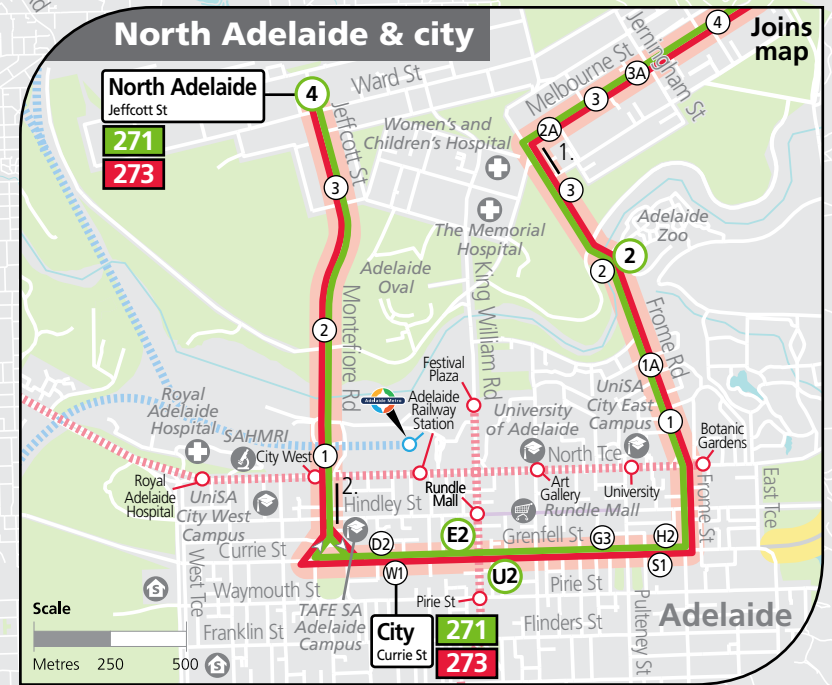

Services may operate to a different timetable during the Christmas holiday period. Visit the Adelaide Metro website during December and January for full details.

GO ZONE North East Road

Between stop 29 North East Road and the city, catch buses 271 and 273 approximately every 15 minutes between 7.30am and 6.30pm Monday to Friday and every 30 minutes at night, Saturday, Sunday and public holidays until 10pm.

Buses continue to...

- 235 Kilburn
- 239 Arndale Centre Interchange

271, 273 Tea Tree Plaza & Paradise to city

Legend

- Route 271
- Route 273
- Bus stop
- Bus stop on this side only
- Bus stop relating to timetable
- Convenient transfer point
- Park 'n' Ride
- Train line and station
- Tram line and stop
- Hospital
- School
- Shopping Centre
- Educational Institution
- Medical research precinct
- Adelaide Metro InfoCentre

North

GO ZONE North East Road

Mega GO ZONE 7 DAYS Adelaide O-Bahn
Fast and frequent services

North Adelaide
Jeffcott St
271
273

City
Currie St
271
273

See inset map for North Adelaide & city

Street Legend

1. Brougham Pl
2. Morphett St
3. Blacks Rd
4. Gameau Rd

Legend

C – Bus departs from stop D2 Currie Street, city at the time shown.

Services may operate to a different timetable during the Christmas holiday period. Visit the Adelaide Metro website during December and January for full details.