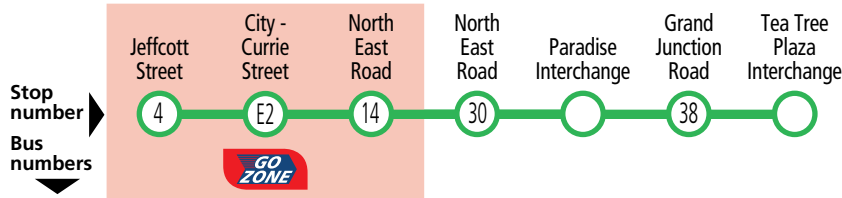

271, 273 City to Paradise & Tea Tree Plaza

Monday to Friday

		Jeffcott Street	City - Currie Street	North East Road	North East Road	Paradise Interchange	Grand Junction Road	Tea Tree Plaza Interchange
AM	273	6.15	6.19	6.35	-	6.48	-	-
	271	6.29	6.34	6.51	6.59	-	7.05	7.10
	273	6.44	6.49	7.06	-	7.19	-	-
	271	6.57	7.02	7.20	7.30	-	7.36	7.41
	273	7.12	7.17	7.35	-	7.49	-	-
	271	7.22	7.27	7.47	7.58	-	8.04	8.10
	273	7.40	7.46	8.07	-	8.23	-	-
	271	7.54	8.00	8.21	8.33	-	8.39	8.45
	273	8.08	8.16	8.38	-	8.53	-	-
	271	8.18	8.27	8.49	9.01	-	9.07	9.13
	273	8.33	8.41	9.03	-	9.16	-	-
	273	8.46	8.54	9.16	-	9.29	-	-
	271	9.00	9.07	9.28	9.39	-	9.45	9.51
	273	9.12	9.18	9.39	-	9.52	-	-
	271	9.27	9.33	9.54	10.05	-	10.11	10.17
	273	9.42	9.49	10.10	-	10.23	-	-
	271	9.56	10.02	10.23	10.34	-	10.40	10.46
	273	10.11	10.16	10.36	-	10.51	-	-
	271	10.26	10.30	10.50	11.01	-	11.07	11.13
	273	10.41	10.47	11.07	-	11.22	-	-
	271	10.56	11.02	11.22	11.34	-	11.40	11.46
	273	11.11	11.17	11.37	-	11.51	-	-
	271	11.26	11.32	11.52	12.04	-	12.10	12.16
	273	11.41	11.47	12.07	-	12.22	-	-
	271	11.56	12.02	12.22	12.34	-	12.40	12.46
PM	273	12.11	12.17	12.37	-	12.52	-	-
	271	12.26	12.32	12.52	1.04	-	1.10	1.16
	273	12.41	12.47	1.07	-	1.22	-	-
	271	12.56	1.02	1.23	1.35	-	1.42	1.48
	273	1.11	1.18	1.39	-	1.55	-	-
	271	1.26	1.32	1.53	2.05	-	2.12	2.18
	273	1.41	1.47	2.08	-	2.24	-	-
	271	1.56	2.00	2.21	2.33	-	2.41	2.48
	273	2.11	2.16	2.37	-	2.54	-	-
	271	2.24	2.30	2.51	3.03	-	3.11	3.18
	273	2.39	2.44	3.05	-	3.24	-	-
	271	2.53	2.59	3.20	3.36	-	3.44	3.50
	273	3.08	3.14	3.37	-	3.55	-	-
	271	3.23	3.29	3.53	4.09	-	4.16	4.22
	273	3.39	3.45	4.09	-	4.28	-	-
	271	3.52	3.58	4.22	4.38	-	4.45	4.51
	273	4.04	4.10	4.34	-	4.53	-	-
	273	C4.16	4.17	4.41	-	4.58	-	-
	271	4.20	4.27	4.51	5.06	-	5.13	5.19
	273	C4.31	4.32	4.56	-	5.15	-	-
	273	4.35	4.41	5.05	-	5.23	-	-
	273	C4.46	4.47	5.11	-	5.30	-	-
	271	4.50	4.56	5.23	5.38	-	5.45	5.50
	273	5.03	5.10	5.38	-	5.56	-	-
	273	5.14	5.21	5.49	-	6.05	-	-
	271	5.29	5.34	5.59	6.12	-	6.19	6.24
	273	5.44	5.51	6.11	-	6.27	-	-
	271	5.59	6.05	6.25	6.37	-	6.43	6.48
	273	6.15	6.21	6.41	-	6.57	-	-
	273	6.30	6.35	6.54	-	7.08	-	-
	273	6.45	6.50	7.08	-	7.20	-	-
	273	6.59	7.04	7.22	-	7.36	-	-
	271	7.14	7.19	7.37	7.48	-	7.54	7.59
	273	7.44	7.48	8.05	-	8.18	-	-
	271	8.14	8.18	8.35	8.46	-	8.52	8.57
	273	8.44	8.48	9.05	-	9.19	-	-
	273	9.14	9.18	9.35	-	9.48	-	-
	271	9.43	9.47	10.04	10.14	-	10.20	10.25
	273	10.13	10.17	10.34	-	10.46	-	-
	273	10.43	10.47	11.03	-	11.16	-	-
	273	C11.27	11.28	11.44	-	11.55	-	-

Legend

C – Bus departs from stop D2 Currie Street, city at the time shown.

Services may operate to a different timetable during the Christmas holiday period. Visit the Adelaide Metro website during December and January for full details.