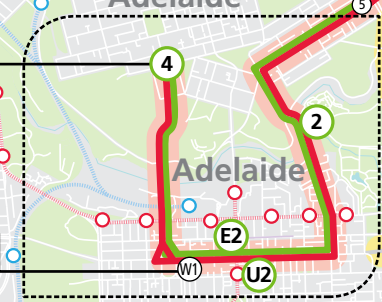

Buses continue to...

- 235 Kilburn
- 239 Arndale Centre Interchange

271, 273 Tea Tree Plaza & Paradise to city

Legend

- Route 271
- Route 273
- Bus stop
- Bus stop on this side only
- Bus stop relating to timetable
- Convenient transfer point
- Park 'n' Ride
- Train line and station
- Tram line and stop
- Hospital
- School
- Shopping Centre
- Educational Institution
- Medical research precinct
- Adelaide Metro InfoCentre

North

GO ZONE North East Road

Mega GO ZONE 7 DAYS Adelaide O-Bahn
Fast and frequent services

North Adelaide
Jeffcott St
271
273

City
Currie St
271
273

See inset map for North Adelaide & city

Street Legend

1. Brougham Pl
2. Morphett St
3. Blacks Rd
4. Gameau Rd