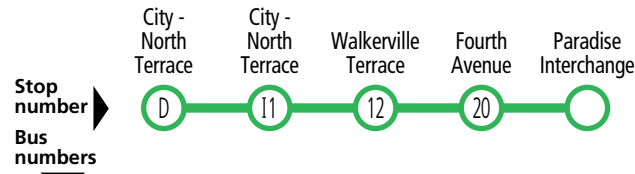

281 City to Paradise

Monday to Friday

	281	6.08	6.13	6.20	6.28	6.37
AM	281	7.09	7.14	7.22	7.30	7.43
	281	7.34	7.39	7.48	7.59	8.12
	281	8.07	8.13	8.24	8.35	8.48
	281	8.48	8.54	9.05	9.16	9.29
	281	9.13	9.19	9.30	9.41	9.53
	281	9.40	9.46	9.57	10.08	10.20
	281	10.10	10.16	10.27	10.38	10.50
	281	10.40	10.46	10.57	11.08	11.20
	281	11.10	11.16	11.27	11.38	11.50
	281	11.40	11.46	11.57	12.08	12.20
PM	281	12.10	12.16	12.27	12.38	12.50
	281	12.40	12.46	12.57	1.08	1.20
	281	1.10	1.16	1.27	1.38	1.50
	281	1.40	1.46	1.57	2.08	2.20
	281	2.10	2.18	2.30	2.41	2.53
	281	2.40	2.48	3.00	3.11	3.23
	281	2.55	3.03	3.15	3.26	3.38
	281	3.10	3.18	3.31	3.42	3.54
	281	3.25	3.33	3.46	3.57	4.09
	281	3.40	3.48	4.01	4.12	4.24
	281	3.55	4.03	4.16	4.27	4.39
	281	4.10	4.18	4.31	4.42	4.54
	281	4.25	4.33	4.46	4.57	5.09
	281	4.40	4.48	5.01	5.12	5.24
	281	4.55	5.05	5.18	5.29	5.41
	281	5.10	5.20	5.33	5.44	5.56
	281	5.25	5.34	5.46	5.58	6.09
	281	5.40	5.48	6.00	6.11	6.22
	281	5.55	6.03	6.14	6.24	6.35
	281	6.10	6.16	6.27	6.37	6.48
	281	6.25	6.31	6.42	6.52	7.03
	281	6.40	6.46	6.57	7.07	7.18
	281	6.55	7.01	7.12	7.22	7.33
	281	7.09	7.14	7.24	7.32	7.43
	281	7.39	7.44	7.54	8.02	8.13
	281	8.09	8.14	8.24	8.32	8.43
	281	8.39	8.44	8.53	9.01	9.10
	281	9.09	9.14	9.23	9.31	9.40
	281	9.39	9.44	9.53	10.01	10.10
	281	10.09	10.14	10.23	10.31	10.40
	281	11.09	11.14	11.23	11.31	11.40

Services may operate to a different timetable during the Christmas holiday period. Visit the Adelaide Metro website during December and January for full details.