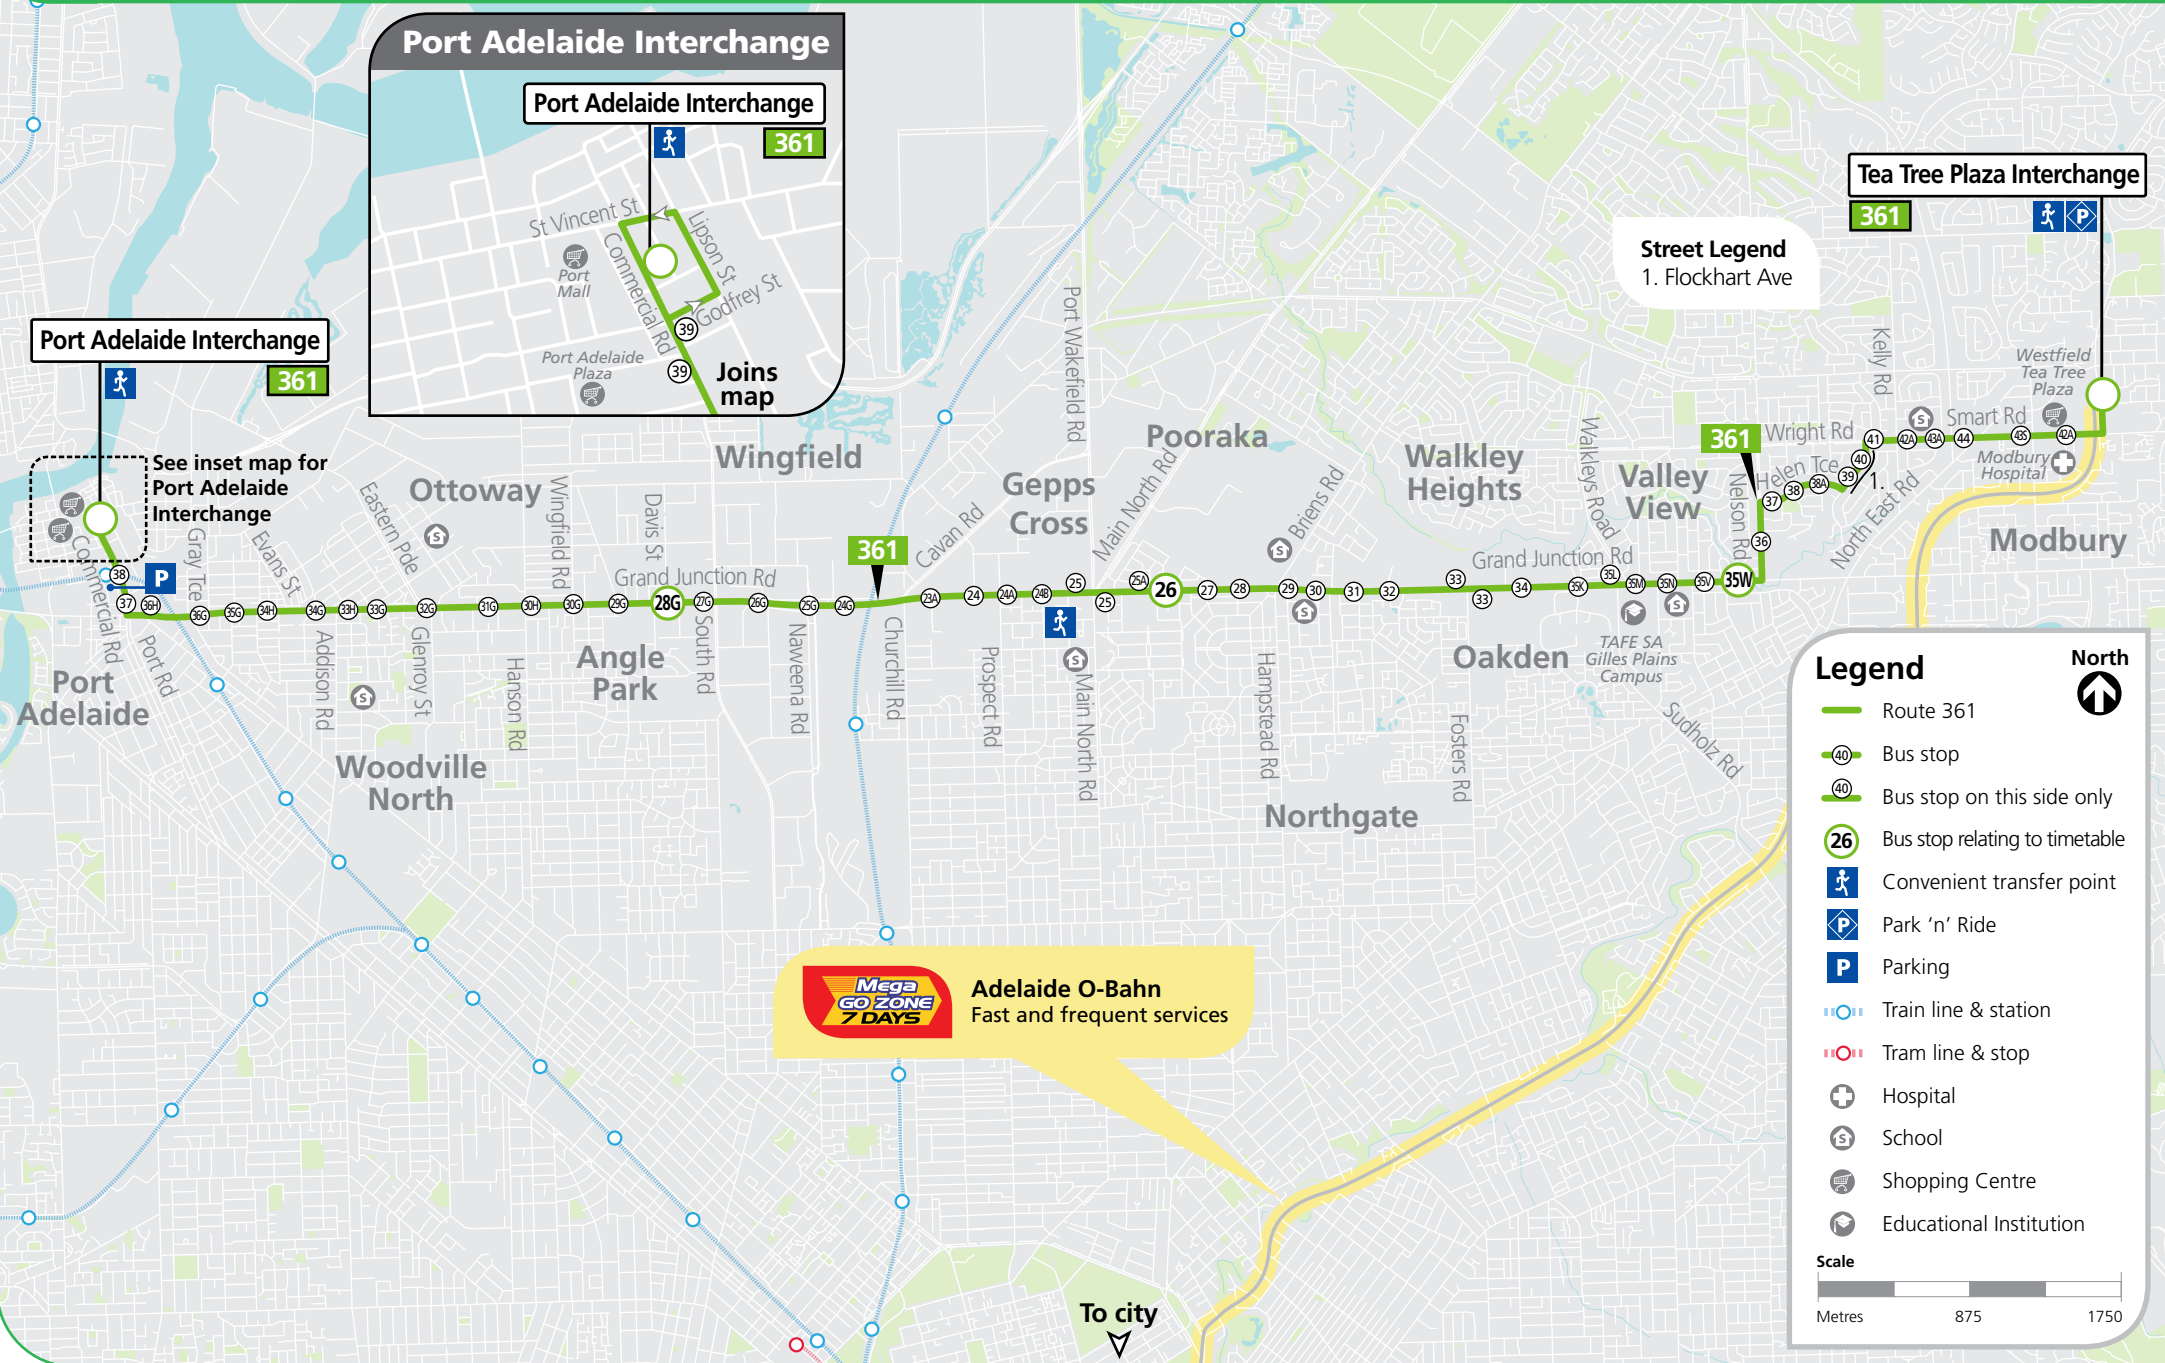

### Route descriptions

## 361 Port Adelaide Interchange to Tea Tree Plaza Interchange

via Grand Junction Road & Helen Terrace. Service operates 7 days.

Services may operate to a different timetable during the Christmas holiday period.

# 361 Port Adelaide to Tea Tree Plaza

**Port Adelaide Interchange**

Port Adelaide Interchange

361

St Vincent St  
Lipson St  
Commercial Rd  
Godfrey St

Port Adelaide Plaza

Joins map

**Port Adelaide Interchange**

361

See inset map for Port Adelaide Interchange

**Tea Tree Plaza Interchange**

361

**Street Legend**  
1. Flockhart Ave

**Mega GO ZONE 7 DAYS**

**Adelaide O-Bahn**  
Fast and frequent services

**Legend**