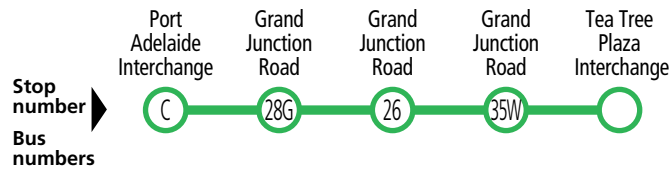

361 Port Adelaide to Tea Tree Plaza

Monday to Friday

	361	6.52	7.03	7.14	7.23	7.33
AM	361	7.14	7.25	7.36	7.46	7.57
	361	7.37	7.49	8.02	8.14	8.27
	361	8.14	8.25	8.38	8.49	9.01
	361	8.50	9.01	9.12	9.23	9.34
	361	9.21	9.32	9.42	9.52	10.03
	361	10.14	10.25	10.35	10.45	10.56
PM	361	11.14	11.25	11.35	11.45	11.56
	361	12.14	12.25	12.35	12.45	12.56
	361	1.14	1.25	1.35	1.45	1.56
	361	2.14	2.27	2.37	2.47	2.58
	361	3.15	3.27	3.38	3.50	4.02
	361	3.55	4.06	4.17	4.29	4.40
	361	4.25	4.36	4.49	5.00	5.11
	361	4.55	5.06	5.19	5.30	5.41
	361	5.22	5.32	5.42	5.53	6.04
	361	5.52	6.02	6.11	6.22	6.33
	361	6.23	6.32	6.41	6.50	7.01

Services may operate to a different timetable during the Christmas holiday period. Visit the Adelaide Metro website during December and January for full details.