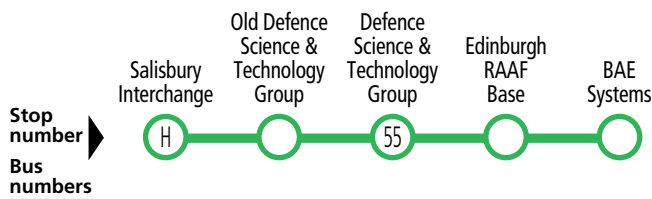

Saturday only

PM	400	10.55	11.14	11.23	11.28	11.50
----	-----	-------	-------	-------	-------	-------

Legend

- A – Bus departs from Zone C Ann Street, Salisbury 4 minutes prior to the time shown.
- B – Detours to Salisbury High School on school days only.

421 Salisbury to BAE Systems via DST Group & Edinburgh RAAF Base

Monday to Friday

AM	421	8.15	*8.24	8.28	8.32	8.37
----	-----	------	-------	------	------	------

Legend

- * – Times are approximate only. Bus does not have to wait until this time to depart stop.