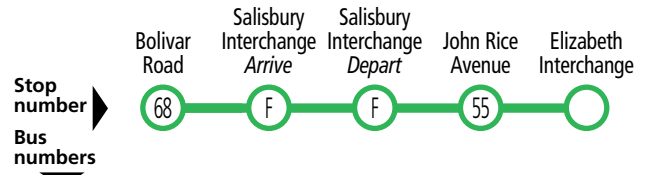

400 Salisbury North to Salisbury & Elizabeth

Monday to Friday

AM	400A	6.12	6.29	C6.29	-	-
	400	6.41	7.03	7.08	7.17	7.37
	400	7.15	7.37	7.37	7.46	8.06
	400	7.31	7.52	7.52	8.01	8.21
	400	7.45	8.07	8.07	8.16	8.36
	400A	7.59	8.22	C8.22	-	-
	400	8.19	8.41	8.45	8.54	9.14
	400	8.49	9.11	9.15	9.24	9.44
	400	9.19	9.41	9.45	9.54	10.14
	400	9.49	10.11	10.15	10.24	10.44
	400	10.19	10.41	10.45	10.54	11.14
	400	10.49	11.11	11.15	11.24	11.44
	400	11.19	11.41	11.45	11.54	12.14
	400	11.49	12.11	12.15	12.24	12.44
PM	400	12.19	12.41	12.45	12.54	1.14
	400	12.49	1.11	1.15	1.24	1.44
	400	1.19	1.41	1.45	1.54	2.14
	400	1.49	2.11	2.15	2.24	2.44
	400	2.19	2.41	2.45	2.54	3.14
	400	2.49	3.11	3.15	3.24	3.44
	400	3.19	3.41	3.45	3.54	4.14
	400	3.49	4.11	4.15	4.24	4.44
	400	4.19	4.41	4.45	4.54	5.14
	400	4.49	5.11	5.15	5.24	5.44
	400	5.05	5.29	5.30	5.39	5.59
	400	5.19	5.43	5.43	5.52	6.12
	400	5.47	6.11	6.11	6.20	6.40
	400	6.24	6.44	6.44	6.53	7.13
	400	6.54	7.14	7.14	7.23	7.43
	400	7.24	7.44	7.44	7.53	8.13
	400	7.54	8.14	8.28	8.37	8.57
	400	8.54	9.14	9.28	9.37	9.57
	400	9.54	10.14	10.28	10.37	10.57
	400	10.54	11.14	11.28	11.37	11.57

Saturday only

AM	400	6.51	7.13	7.18	7.27	7.46

Saturday, Sunday & public holidays

AM	400	7.51	8.13	8.18	8.27	8.46
	400	8.51	9.13	9.18	9.27	9.46
	400	9.51	10.13	10.18	10.27	10.46
	400	10.51	11.13	11.18	11.27	11.46
PM	400	11.51	12.13	12.18	12.27	12.46
	400	12.51	1.13	1.18	1.27	1.46
	400	1.51	2.13	2.18	2.27	2.46
	400	2.51	3.13	3.18	3.27	3.46
	400	3.51	4.13	4.18	4.27	4.46
	400	4.51	5.13	5.18	5.27	5.46
	400	5.51	6.13	6.18	6.27	6.46
	400	6.51	7.13	7.18	7.27	7.46
	400	7.51	8.13	8.18	8.27	8.46
	400	8.51	9.13	9.18	9.27	9.46
	400	9.51	10.13	10.18	10.27	10.46

Saturday only

PM	400	10.51	11.13	11.18	11.27	11.46

Legend

C – Bus terminates at Zone C Ann Street, Salisbury 4 minutes after the time shown.