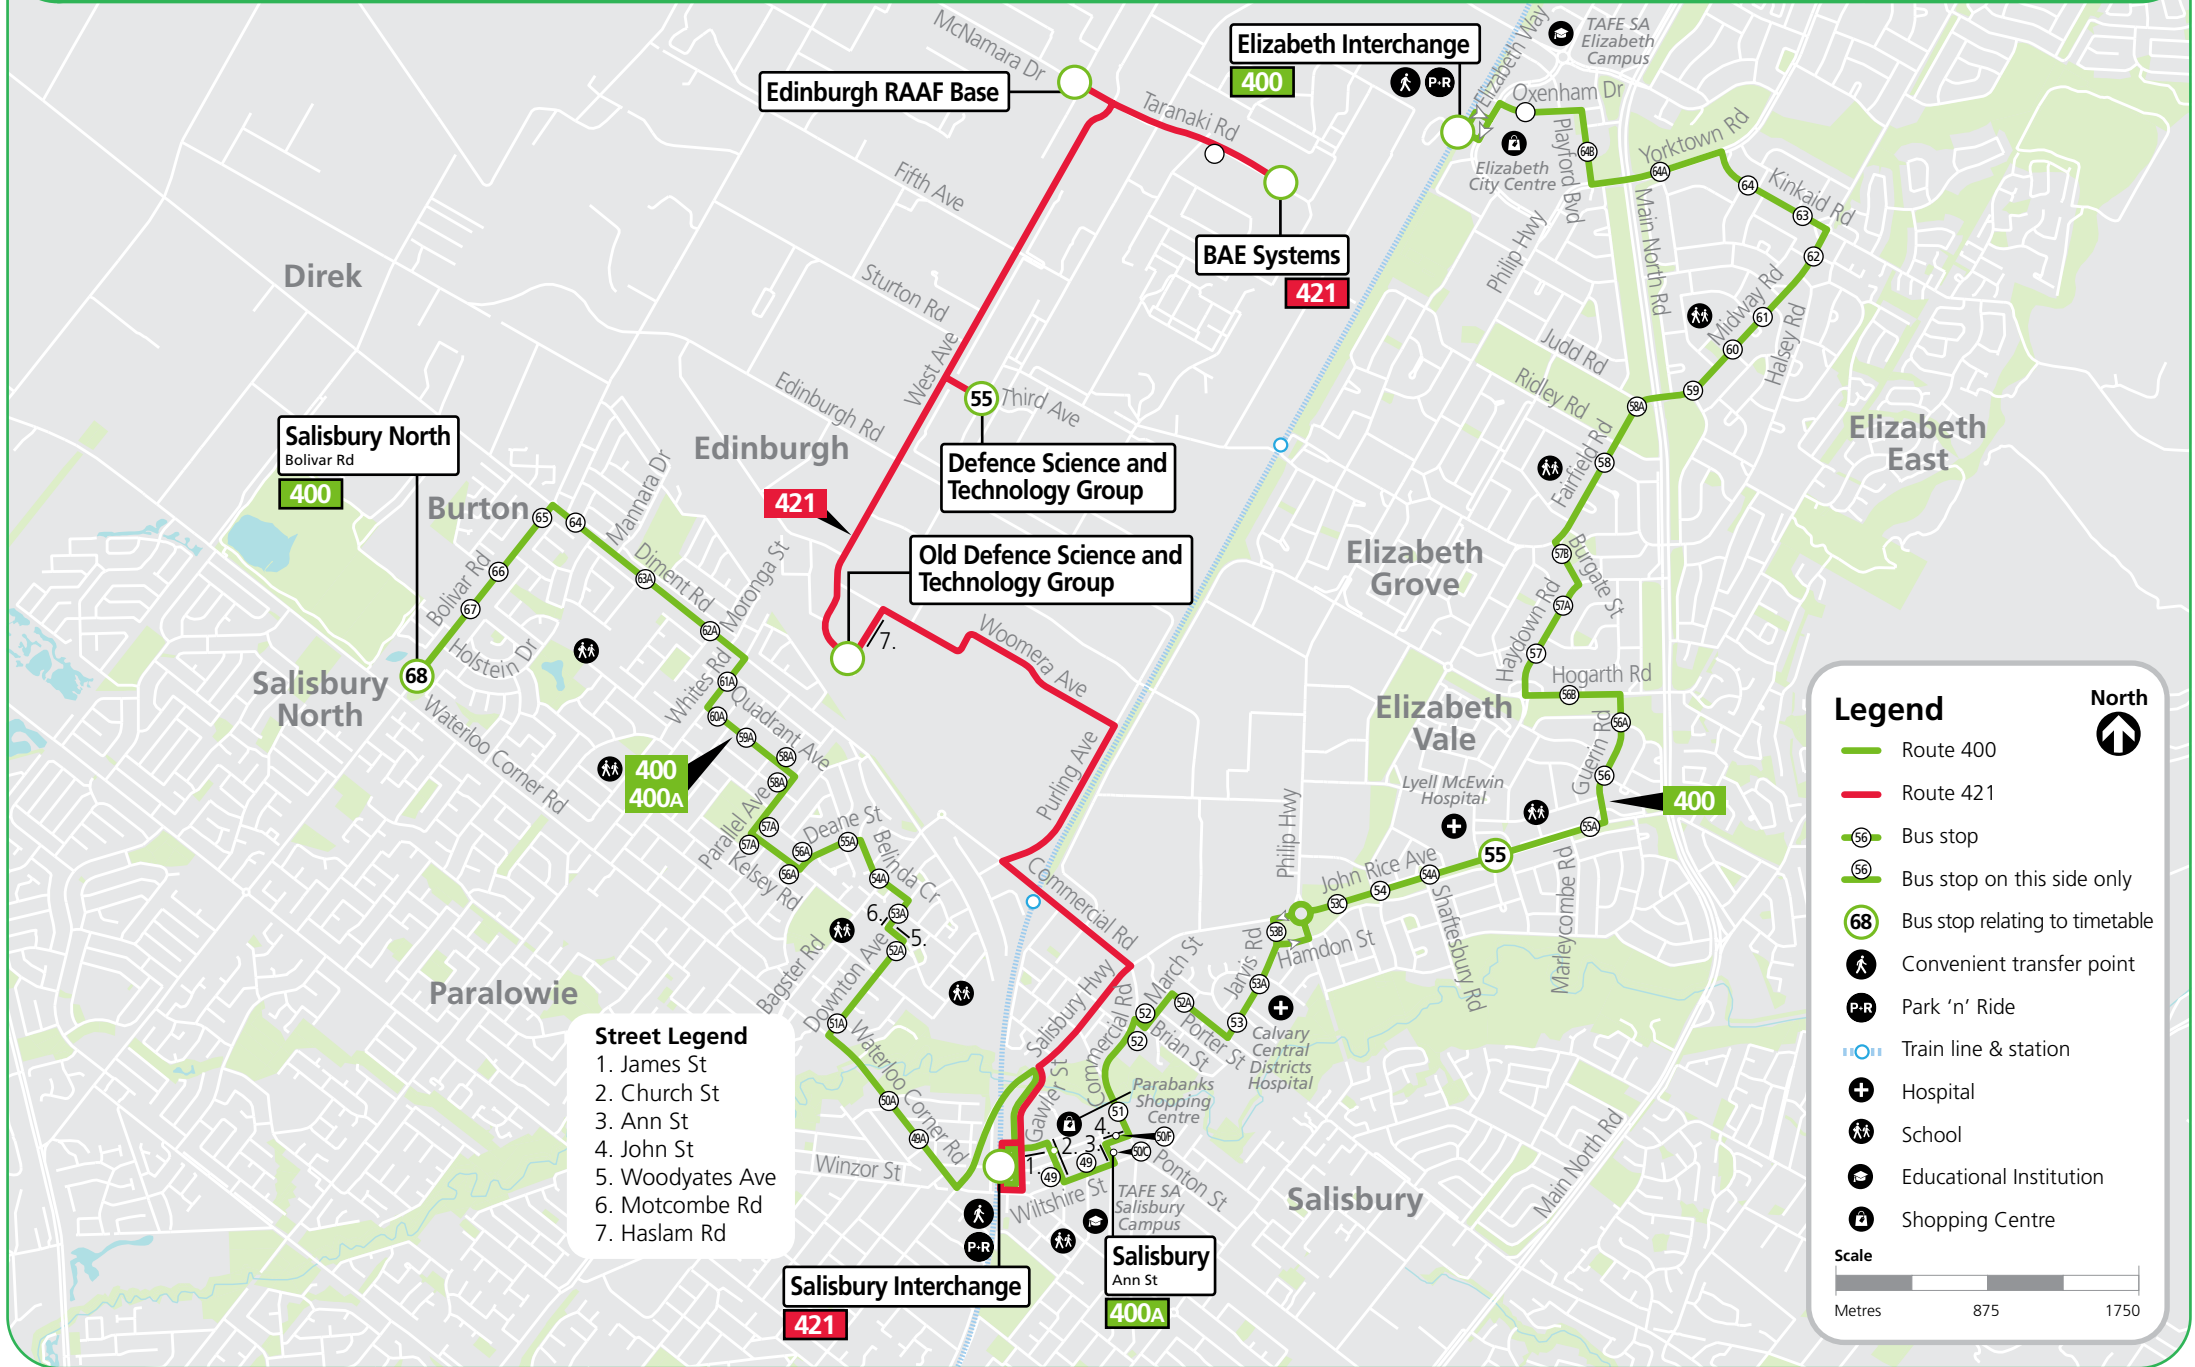

Route descriptions

400 **Elizabeth Interchange & Salisbury to Salisbury North** via Elizabeth Vale & Salisbury Interchange. Service operates 7 days.
400A - Salisbury North to Salisbury. Service operates Monday-Friday.

421 **BAE Systems to Salisbury Interchange** via Edinburgh RAAF Base & Defence Science and Technology Group. Limited service operates Monday-Friday.

400, 421 Elizabeth & Salisbury to Salisbury North & BAE Systems