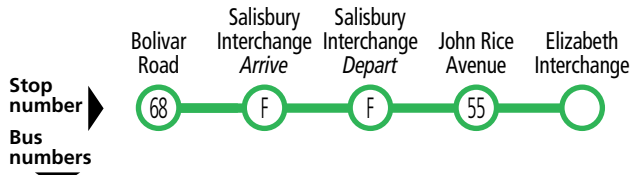

400 Salisbury North to Salisbury & Elizabeth

Monday to Friday

AM	400A	6.12	6.29	C6.29	-	-
	400	6.41	7.03	7.08	7.17	7.37
	400	7.15	7.37	7.37	7.46	8.06
	400	7.31	7.52	7.52	8.01	8.21
	400	7.45	8.07	8.07	8.16	8.36
	400A	7.59	8.22	C8.22	-	-
	400	8.19	8.41	8.45	8.54	9.14
	400	8.49	9.11	9.15	9.24	9.44
	400	9.19	9.41	9.45	9.54	10.14
	400	9.49	10.11	10.15	10.24	10.44
	400	10.19	10.41	10.45	10.54	11.14
	400	10.49	11.11	11.15	11.24	11.44
	400	11.19	11.41	11.45	11.54	12.14
	400	11.49	12.11	12.15	12.24	12.44
PM	400	12.19	12.41	12.45	12.54	1.14
	400	12.49	1.11	1.15	1.24	1.44
	400	1.19	1.41	1.45	1.54	2.14
	400	1.49	2.11	2.15	2.24	2.44
	400	2.19	2.41	2.45	2.54	3.14
	400	2.49	3.11	3.15	3.24	3.44
	400	3.19	3.41	3.45	3.54	4.14
	400	3.49	4.11	4.15	4.24	4.44
	400	4.19	4.41	4.45	4.54	5.14
	400	4.49	5.11	5.15	5.24	5.44
	400	5.05	5.29	5.30	5.39	5.59
	400	5.19	5.43	5.43	5.52	6.12
	400	5.47	6.11	6.11	6.20	6.40
	400	6.24	6.44	6.44	6.53	7.13
	400	6.54	7.14	7.14	7.23	7.43
	400	7.24	7.44	7.44	7.53	8.13
	400	7.54	8.14	8.28	8.37	8.57
	400	8.54	9.14	9.28	9.37	9.57
	400	9.54	10.14	10.28	10.37	10.57
	400	10.54	11.14	11.28	11.37	11.57

Saturday only

AM	400	6.51	7.13	7.18	7.27	7.46

Saturday, Sunday & public holidays

AM	400	7.51	8.13	8.18	8.27	8.46
	400	8.51	9.13	9.18	9.27	9.46
	400	9.51	10.13	10.18	10.27	10.46
	400	10.51	11.13	11.18	11.27	11.46
PM	400	11.51	12.13	12.18	12.27	12.46
	400	12.51	1.13	1.18	1.27	1.46
	400	1.51	2.13	2.18	2.27	2.46
	400	2.51	3.13	3.18	3.27	3.46
	400	3.51	4.13	4.18	4.27	4.46
	400	4.51	5.13	5.18	5.27	5.46
	400	5.51	6.13	6.18	6.27	6.46
	400	6.51	7.13	7.18	7.27	7.46
	400	7.51	8.13	8.18	8.27	8.46
	400	8.51	9.13	9.18	9.27	9.46
	400	9.51	10.13	10.18	10.27	10.46

Saturday only

PM	400	10.51	11.13	11.18	11.27	11.46

Legend

C – Bus terminates at Zone C Ann Street, Salisbury 4 minutes after the time shown.