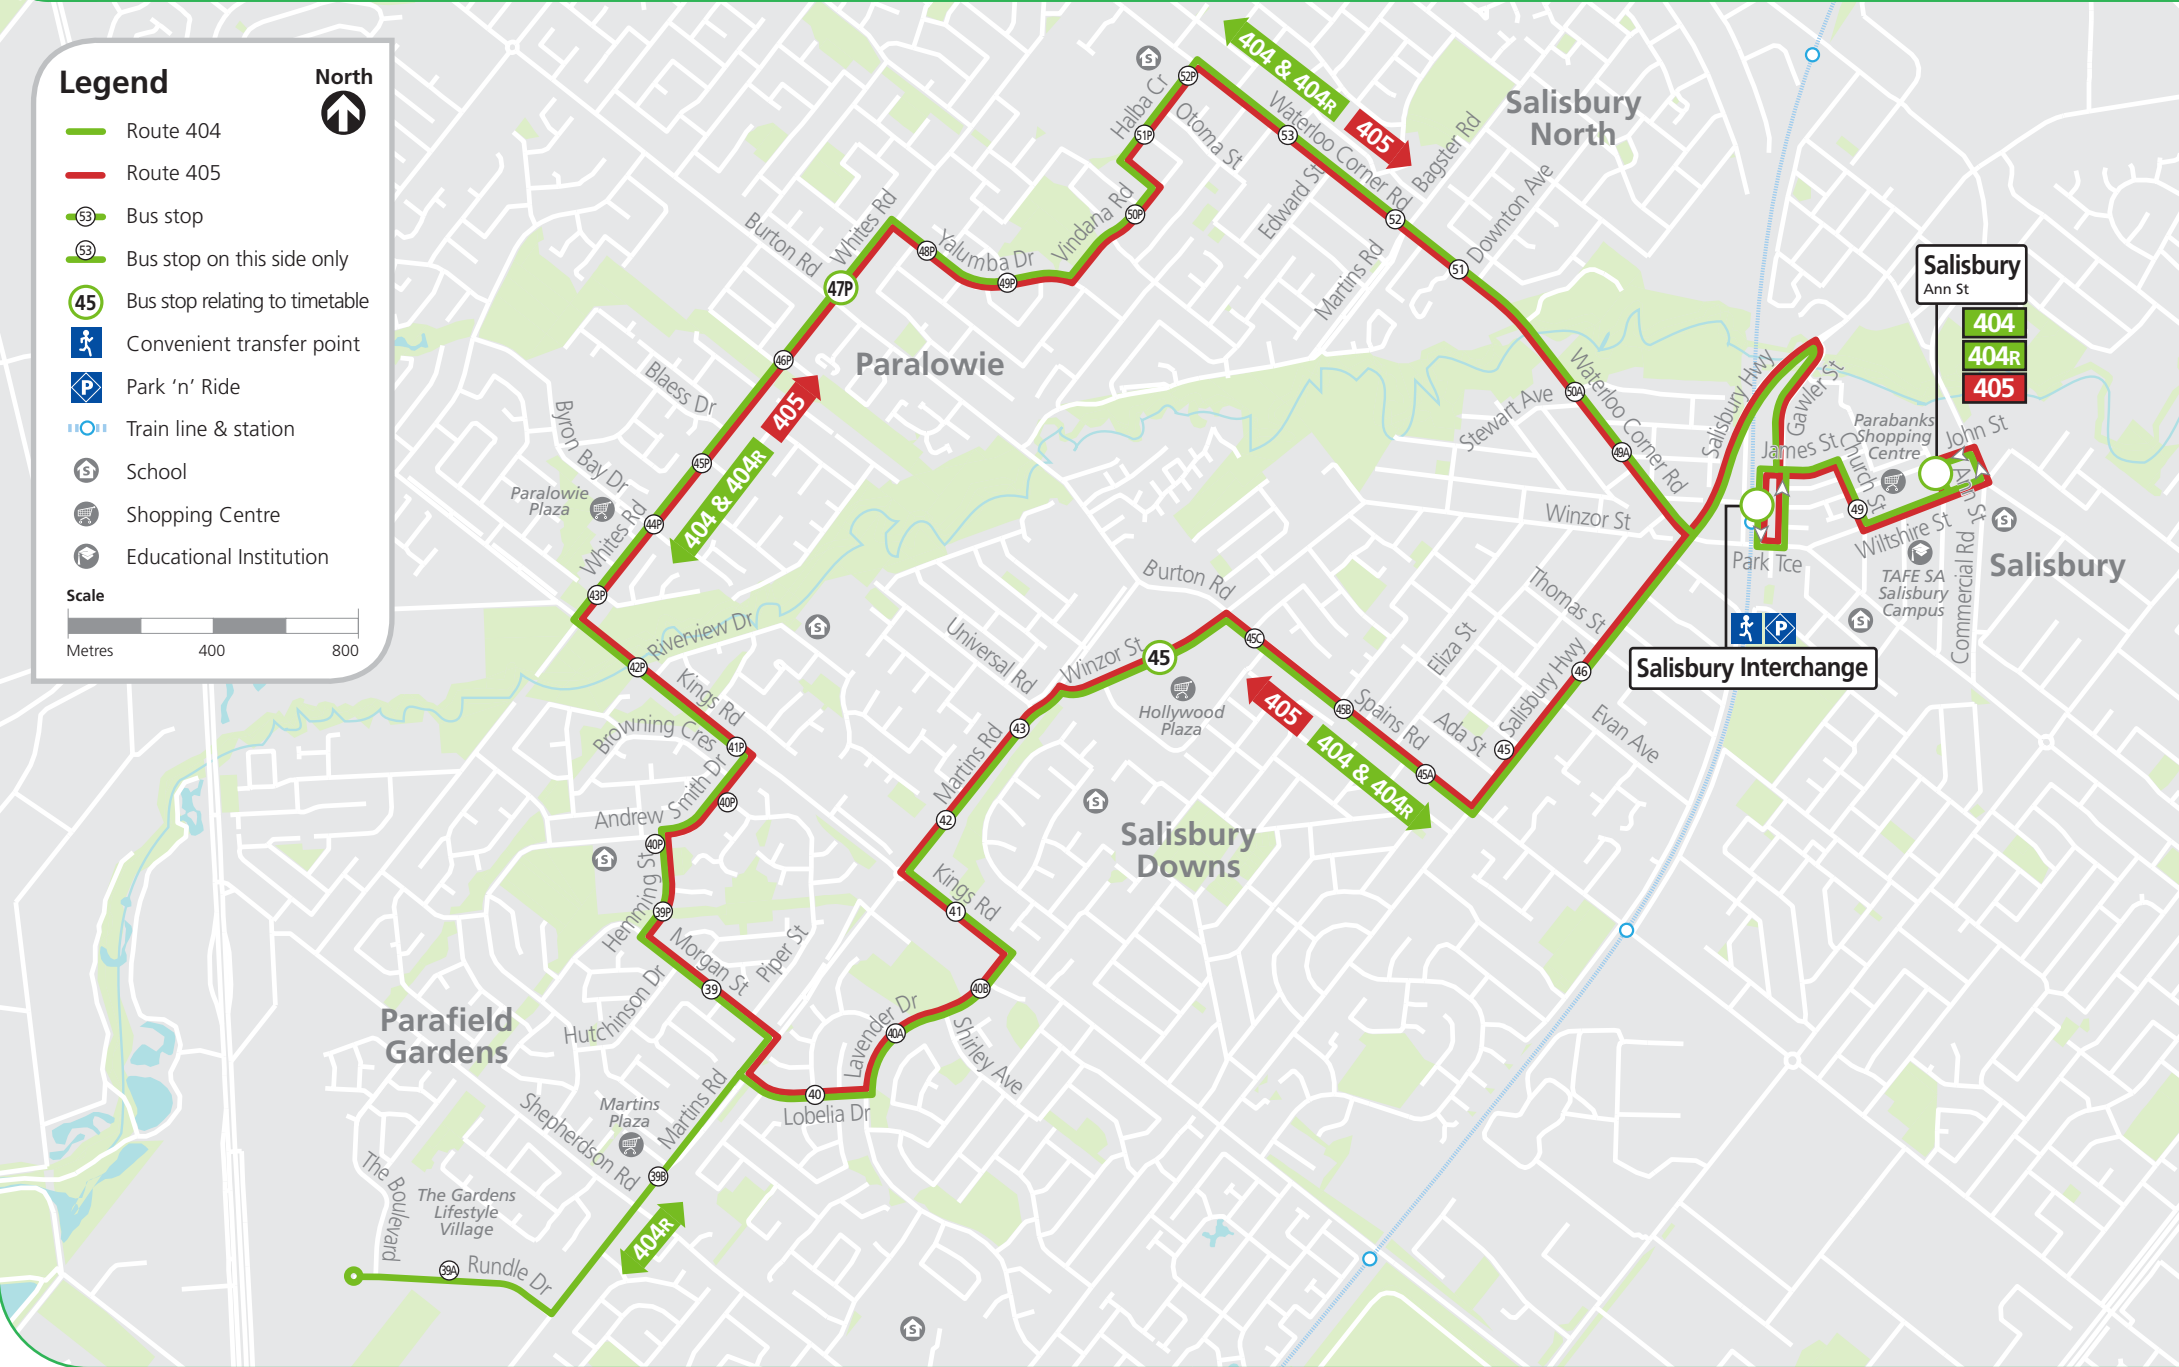

404, 405 Salisbury to Paralowie Loop service

Legend

- Route 404
- Route 405
- Bus stop
- Bus stop on this side only
- Bus stop relating to timetable
- Convenient transfer point
- Park 'n' Ride
- Train line & station
- School
- Shopping Centre
- Educational Institution

Scale