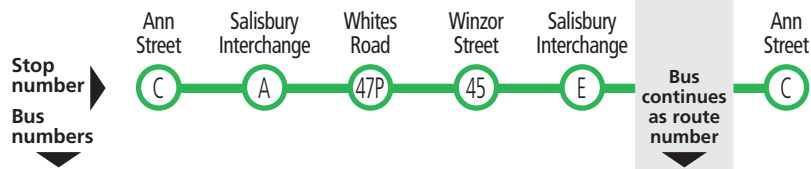

404 Salisbury to Paralowie Anti-clockwise loop service

Monday to Friday

	404	6.57	7.01	7.15	7.27	7.37	415v	-
AM	404	7.26	7.30	7.44	7.56	8.06	430	-
	404	7.56	8.00	8.14	8.26	8.36	-	8.40
	404	8.33	8.37	8.51	9.03	9.13	430	-
	404R	9.33	9.37	9.51	10.11	10.21	430	-
	404R	10.33	10.37	10.51	11.11	11.21	430	-
	404	11.33	11.37	11.51	12.03	12.13	430	-
PM	404R	12.33	12.37	12.51	1.11	1.21	430	-
	404R	1.33	1.37	1.51	2.11	2.21	430	-
	404	2.33	2.37	2.51	3.03	3.13	430	-
	404	3.03	3.07	3.21	3.33	3.43	430	-
	404	4.19	4.23	4.37	4.49	4.59	430	-
	404	5.23	5.27	5.41	5.53	6.03	430	-
	404	5.57	6.01	6.15	6.27	6.37	430	-
	404	7.05	7.09	7.23	7.35	7.45	-	7.49
	404	8.05	8.09	8.23	8.35	8.45	-	8.49

Buses continue to...

415v Golden Grove Interchange

430 Elizabeth Interchange