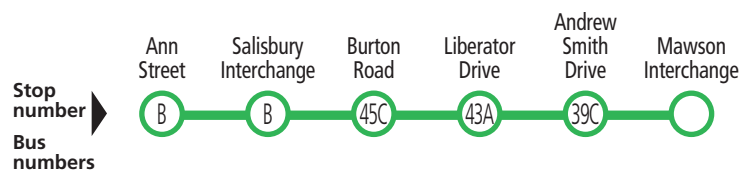

Route descriptions

411 Salisbury to Mawson Interchange
via Paralowie & Parafields Gardens. Limited services departs from UniSA Mawson Lakes Campus. Service operates 7 days.
411b - Mawson Interchange to Salisbury Interchange.
411u - terminates at UniSA Mawson Lakes Campus.

Services may operate to a different timetable during the Christmas holiday period. Visit the Adelaide Metro website during December and January for full details.

411 Salisbury to Mawson Lakes

Monday to Friday