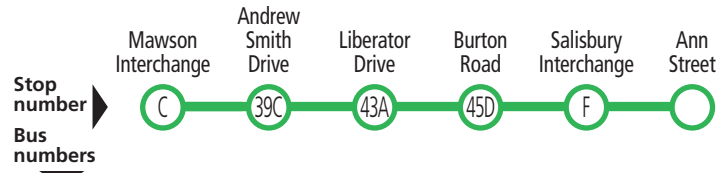

411 Mawson Lakes to Salisbury

Saturday only

AM	411	7.11	7.25	7.30	7.42	7.50	7.54

Saturday, Sunday & public holidays

AM	411	8.11	8.25	8.30	8.42	8.50	8.54
	411	9.11	9.25	9.30	9.42	9.50	9.54
	411	10.11	10.25	10.30	10.42	10.50	10.54
PM	411	11.11	11.25	11.30	11.42	11.50	11.54
	411	12.11	12.25	12.30	12.42	12.50	12.54
	411	1.11	1.25	1.30	1.42	1.50	1.54
	411	2.11	2.25	2.30	2.42	2.50	2.54
	411	3.11	3.25	3.30	3.42	3.50	3.54
	411	4.11	4.25	4.30	4.42	4.50	4.54
	411	5.11	5.25	5.30	5.42	5.50	5.54
	411	6.11	6.25	6.30	6.42	6.50	6.54
	411B	7.11	7.25	7.30	7.42	7.50	-
	411B	8.11	8.25	8.30	8.42	8.50	-
411B	9.11	9.25	9.30	9.42	9.50	-	
411B	10.11	10.25	10.30	10.42	10.50	-