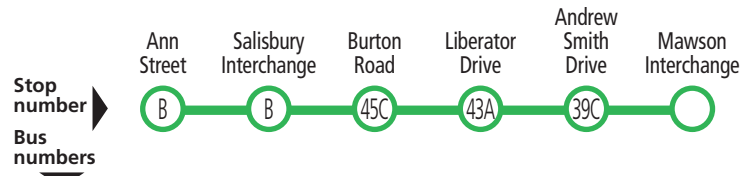

411 Salisbury to Mawson Lakes

Saturday only

AM	411	6.47	6.51	6.58	7.08	7.14	7.29

Saturday, Sunday & public holidays

AM	411	7.47	7.51	7.58	8.08	8.14	8.29
	411	8.47	8.51	8.58	9.08	9.14	9.29
	411	9.47	9.51	9.58	10.08	10.14	10.29
	411	10.47	10.51	10.58	11.08	11.14	11.29
	411	11.47	11.51	11.58	12.08	12.14	12.29
PM	411	12.47	12.51	12.58	1.08	1.14	1.29
	411	1.47	1.51	1.58	2.08	2.14	2.29
	411	2.47	2.51	2.58	3.08	3.14	3.29
	411	3.47	3.51	3.58	4.08	4.14	4.29
	411	4.47	4.51	4.58	5.08	5.14	5.29
	411	5.47	5.51	5.58	6.08	6.14	6.29
	411	-	6.51	6.58	7.08	7.14	7.29
	411	-	7.51	7.58	8.08	8.14	8.29
	411	-	8.51	8.58	9.08	9.14	9.29
	411	-	9.51	9.58	10.08	10.14	10.29
	411	-	10.51	10.58	11.08	11.14	11.29