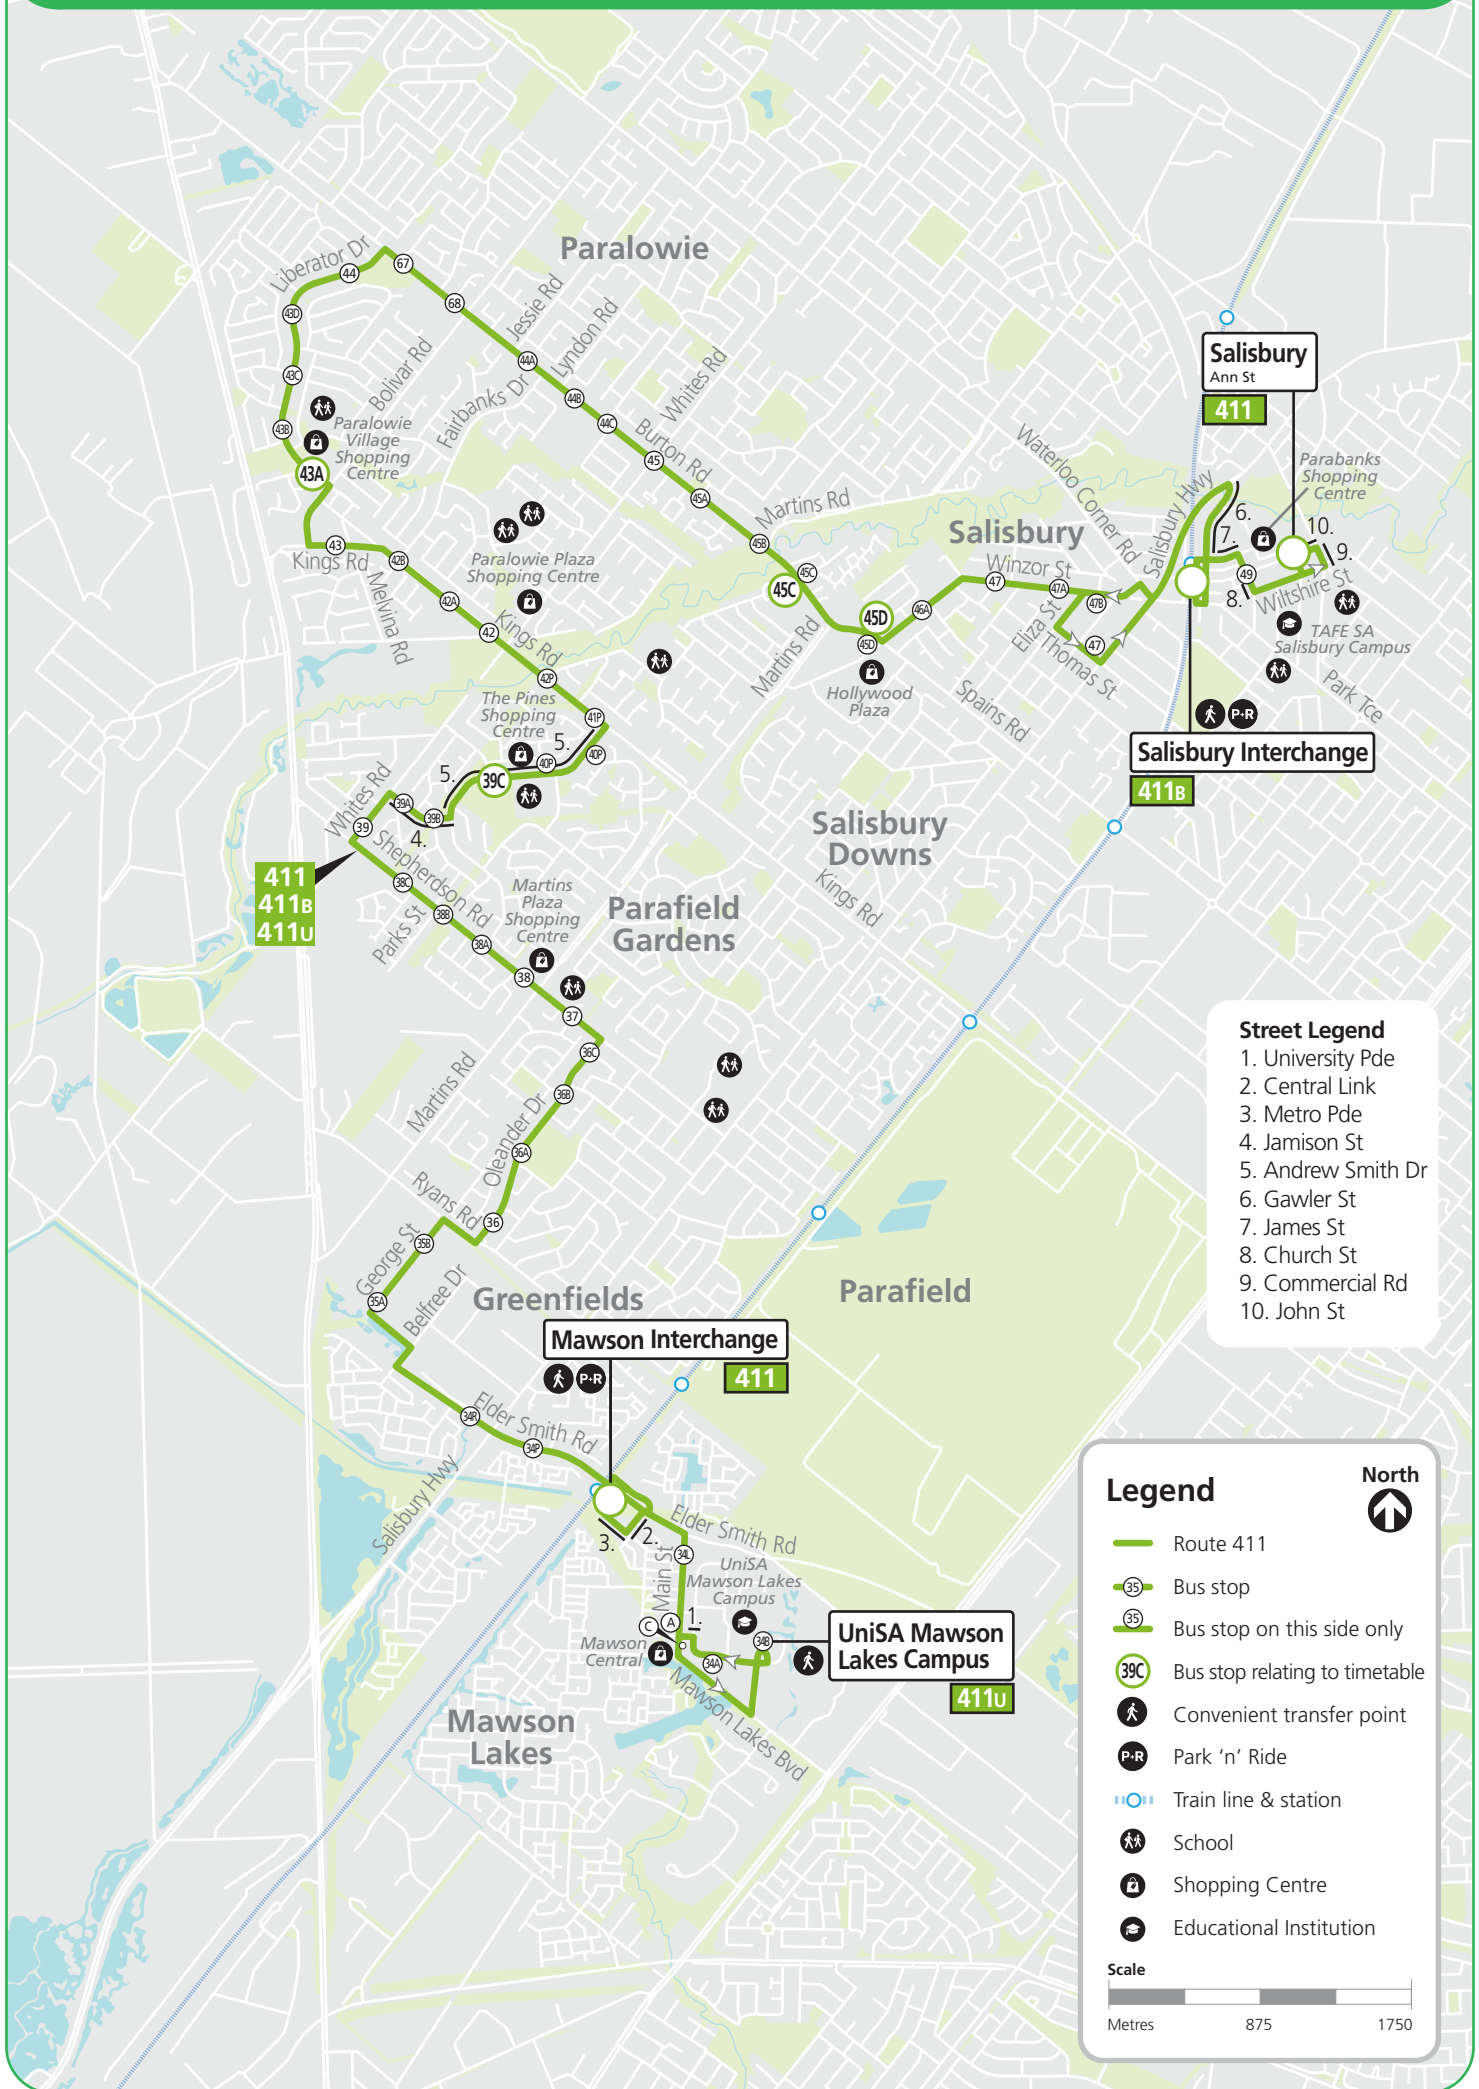

411 Salisbury to Mawson Lakes

1. **Street Legend**
1. University Pde
  2. Central Link
  3. Metro Pde
  4. Jamison St
  5. Andrew Smith Dr
  6. Gawler St
  7. James St
  8. Church St
  9. Commercial Rd
  10. John St

Legend

- Route 411
- Bus stop
- Bus stop on this side only
- Bus stop relating to timetable
- Convenient transfer point
- Park 'n' Ride
- Train line & station
- School
- Shopping Centre
- Educational Institution

Scale

Metres 875 1750

North

411
411B
411U

Salisbury
Ann St
411

Salisbury Interchange
411B

Mawson Interchange
411

UniSA Mawson Lakes Campus
411U