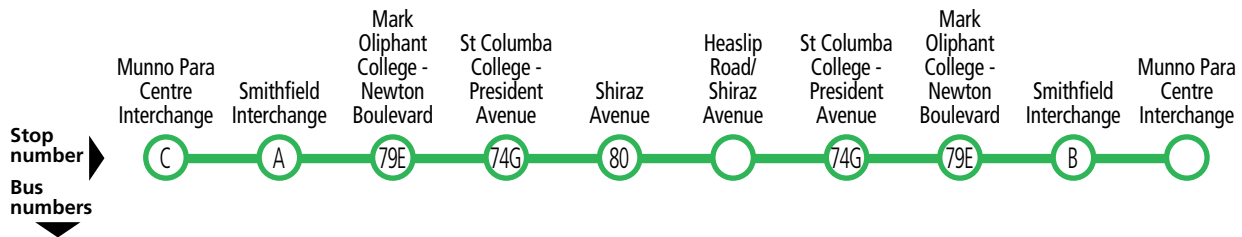

Legend

- A – Bus departs from stop 74A Edgecombe Road, Andrews Farm 6 minutes prior to the time shown.
- B – Bus departs from stop 71 Heytesbury Road, Davoren Park at the time shown.

462 Munno Para Centre to Angle Vale loop service