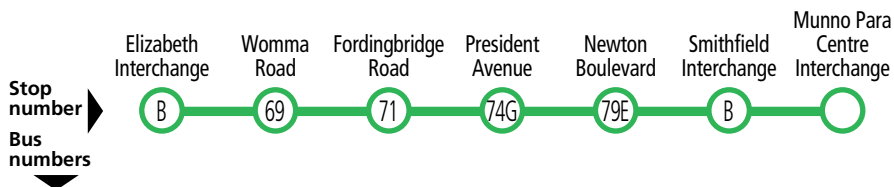

451, 452 Elizabeth to Andrews Farm & Munno Para Centre

Saturday only

AM	451	7.28	-	7.38	7.50	-	8.04	8.06

Saturday, Sunday & public holidays

AM	452	7.58	8.05	-	-	8.25	8.31	8.33	
	451	8.28	-	8.38	8.50	-	9.04	9.06	
	452	8.58	9.05	-	-	9.25	9.31	9.33	
	451	9.28	-	9.38	9.50	-	10.04	10.06	
	452	9.58	10.05	-	-	10.25	10.31	10.33	
	451	10.28	-	10.38	10.50	-	11.04	11.06	
	452	10.58	11.05	-	-	11.25	11.31	11.33	
	451	11.28	-	11.38	11.50	-	12.04	12.06	
	452	11.58	12.05	-	-	12.25	12.31	12.33	
	PM	451	12.28	-	12.38	12.50	-	1.04	1.06
		452	12.58	1.05	-	-	1.25	1.31	1.33
		451	1.28	-	1.38	1.50	-	2.04	2.06
		452	1.58	2.05	-	-	2.25	2.31	2.33
		451	2.28	-	2.38	2.50	-	3.04	3.06
452		2.58	3.05	-	-	3.25	3.31	3.33	
451		3.28	-	3.38	3.50	-	4.04	4.06	
452		3.58	4.05	-	-	4.25	4.31	4.33	
451		4.28	-	4.38	4.50	-	5.04	5.06	
452		5.08	5.15	-	-	5.35	5.41	5.43	
451		5.28	-	5.38	5.50	-	6.04	6.06	
452		5.58	6.05	-	-	6.25	6.31	6.33	
451		6.28	-	6.38	6.50	-	7.04	7.06	
452		6.58	7.05	-	-	7.25	7.31	7.33	
451	7.28	7.35	-	-	7.55	8.01	8.03		
451	7.28	-	7.38	7.50	-	8.04	8.06		
452	8.28	8.35	-	-	8.55	9.01	9.03		
451	8.28	-	8.38	8.50	-	9.04	9.06		
452	9.28	9.35	-	-	9.55	10.01	10.03		
451	9.28	-	9.38	9.50	-	10.04	10.06		
452	10.28	10.35	-	-	10.55	11.01	11.03		
451	10.28	-	10.38	10.50	-	11.04	11.06		

Legend

- G – Bus terminates at stop 74A Edgcombe Road, Andrews Farm 6 minutes after the time shown.