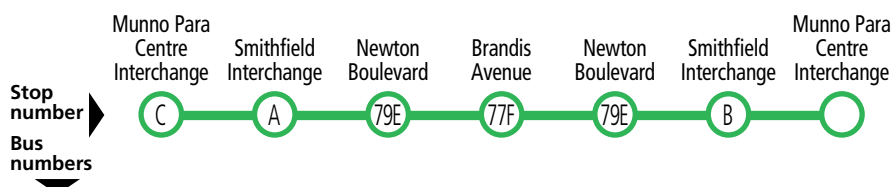

461 Munno Para Centre to Munno Para West loop service

Monday to Friday

		Munno Para Centre Interchange	Smithfield Interchange	Newton Boulevard	Brandis Avenue	Newton Boulevard	Smithfield Interchange	Munno Para Centre Interchange
AM	461	-	-	M6.45	6.48	6.56	7.02	7.04
	461	-	-	M7.21	7.24	7.32	7.38	7.40
	461	-	-	M7.36	7.39	7.47	7.53	7.55
	461	7.53	7.55	8.01	8.09	8.16	8.22	8.24
	461	8.53	8.55	9.01	9.09	9.16	9.22	9.24
	461	9.53	9.55	10.01	10.09	10.16	10.22	10.24
PM	461	10.53	10.55	11.01	11.09	11.16	11.22	11.24
	461	11.53	11.55	12.01	12.09	12.16	12.22	12.24
	461	12.53	12.55	1.01	1.09	1.16	1.22	1.24
	461	1.53	1.55	2.01	2.09	2.16	2.22	2.24
	461	3.07	3.09	3.15	3.23	3.30	3.36	3.38
	461	3.53	3.55	4.01	4.09	4.16	4.22	4.24
	461	4.23	4.25	4.31	4.39	4.46	4.52	4.54
	461	4.53	4.55	5.01	5.09	5.16	5.22	5.24
	461	5.23	5.25	5.31	5.39	5.46	5.52	5.54
	461	5.57	5.59	6.05	6.13	6.20	6.26	6.28
	461	6.23	6.25	6.31	6.39	6.46	6.52	6.54
	461	6.53	6.55	7.01	7.09	7.16	7.22	7.24
	461	7.37	7.39	7.45	7.53	8.00	8.06	8.08

Legend

M – Bus departs from stop 77J Stebonheath Road, Munno Para West at the time shown.