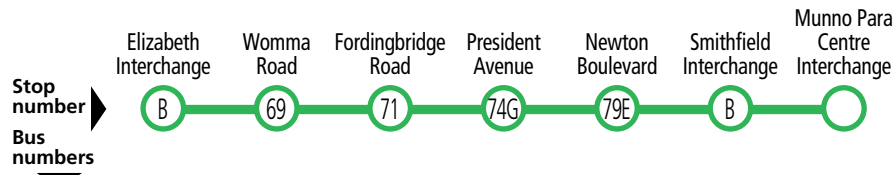

Legend

- Route 451
- Route 452
- Route 461
- Route 462
- Bus stop
- Bus stop on this side only
- Bus stop relating to timetable
- Convenient transfer point
- Park 'n' Ride
- Train line & station
- School
- Shopping Centre
- Educational Institution

Andrews Farm
Edgecombe Rd
451A

Elizabeth Interchange
451 452

Smithfield Interchange

Munno Para Centre Interchange
451 461
452 462
462c

Davoren Park
Heytesbury Rd
452w

451, 452 Elizabeth & Davoren Park to Andrews Farm & Munno Para Centre