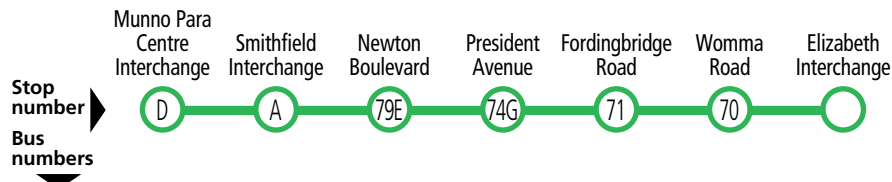

451, 452

Munno Para Centre, Smithfield Plains & Andrews Farm to Davoren Park & Elizabeth

		Monday to Friday						
	AM	Munno Para Centre Interchange (D)	Smithfield Interchange (A)	Newton Boulevard (79E)	President Avenue (74G)	Fordingbridge Road (71)	Womma Road (70)	Elizabeth Interchange
	452	-	-	-	-	-	C6.14	6.23
	451	-	-	-	-	A6.14	-	6.24
	452	6.18	6.20	6.26	-	-	6.44	6.53
	451	6.16	6.18	-	6.32	6.44	-	6.54
	452	6.33	6.35	6.41	-	-	6.59	7.08
	451	6.31	6.33	-	6.47	6.59	-	7.09
	451	6.51	6.53	-	7.07	7.19	-	7.29
	452	6.54	6.56	7.02	-	-	7.20	7.29
	451	7.08	7.10	-	7.24	7.36	-	7.46
	452	7.11	7.13	7.19	-	-	7.37	7.46
	451	7.27	7.29	-	7.43	7.55	-	8.05
	452	7.30	7.32	7.38	-	-	7.56	8.05
	452	7.38	7.40	7.46	-	-	8.05	8.14
	451	7.38	7.40	-	7.54	8.06	-	8.16
	452	7.53	7.55	8.01	-	-	8.20	8.29
	451	7.53	7.55	-	8.09	8.21	-	8.31
	452	8.11	8.13	8.19	-	-	8.38	8.47
	451	8.12	8.14	-	8.28	8.40	-	8.50
	451	8.24	8.26	-	8.40	8.52	-	9.02
	452	8.26	8.28	8.34	-	-	8.53	9.02
	452	8.42	8.44	8.50	-	-	9.08	9.17
	451	8.55	8.57	-	9.11	9.23	-	9.33
	452	9.12	9.14	9.20	-	-	9.38	9.47
	451	9.25	9.27	-	9.41	9.53	-	10.03
	452	9.42	9.44	9.50	-	-	10.08	10.17
	451	9.55	9.57	-	10.11	10.23	-	10.33
	452	10.12	10.14	10.20	-	-	10.38	10.47
	451	10.25	10.27	-	10.41	10.53	-	11.03
	452	10.42	10.44	10.50	-	-	11.08	11.17
	451	10.55	10.57	-	11.11	11.23	-	11.33
	452	11.12	11.14	11.20	-	-	11.38	11.47
	451	11.25	11.27	-	11.41	11.53	-	12.03
	452	11.42	11.44	11.50	-	-	12.08	12.17
	451	11.55	11.57	-	12.11	12.23	-	12.33
	PM	452	12.12	12.14	12.20	-	12.38	12.47
		451	12.25	12.27	-	12.41	12.53	1.03
		452	12.42	12.44	12.50	-	1.08	1.17
		451	12.55	12.57	-	1.11	1.23	1.33
		452	1.12	1.14	1.20	-	1.38	1.47
		451	1.25	1.27	-	1.41	1.53	2.03
		452	1.42	1.44	1.50	-	2.08	2.17
		451	1.55	1.57	-	2.11	2.23	2.33
		452	2.12	2.14	2.20	-	2.38	2.47
		451	2.25	2.27	-	2.41	2.53	3.03
		452	2.42	2.44	2.50	-	3.08	3.17
		451	2.55	2.57	-	3.11	3.23	3.33
		452	3.12	3.14	3.20	-	3.38	3.47
		451	3.25	3.27	-	3.41	3.53	4.03
		452	3.42	3.44	3.50	-	4.08	4.17
		451	3.56	3.58	-	4.12	4.24	4.34
		452	4.12	4.14	4.20	-	4.38	4.47
		451	4.26	4.28	-	4.42	4.54	5.04
		452	4.42	4.44	4.50	-	5.08	5.17
		452	5.10	5.12	5.18	-	5.36	5.45
		451	5.11	5.13	-	5.27	5.39	5.49
		452	5.23	5.25	5.31	-	5.49	5.58
		451	5.21	5.23	-	5.37	5.49	5.59
		451A	5.49	5.51	-	G6.05	-	-
		452W	5.49	5.51	5.57	-	H6.15	-
		452	6.04	6.06	6.12	-	6.30	6.39
		451	6.04	6.06	-	6.20	6.32	6.42
		451A	6.21	6.23	-	G6.37	-	-
		452W	6.21	6.23	6.29	-	H6.47	-
		452W	6.35	6.37	6.43	-	H7.01	-
		451A	6.36	6.38	-	G6.52	-	-
		452	6.50	6.52	6.58	-	7.16	7.25
		451	6.50	6.52	-	7.06	7.18	7.28
		452	7.06	7.08	7.14	-	7.32	7.41
		451	7.06	7.08	-	7.22	7.34	7.44
		451	7.36	7.38	-	7.52	8.04	8.14
		452	7.41	7.43	7.49	-	8.05	8.14
		451	8.36	8.38	-	8.52	9.04	9.14
		452	8.41	8.43	8.49	-	9.05	9.14
		451	9.36	9.38	-	9.52	10.04	10.14
		452	9.41	9.43	9.49	-	10.05	10.14
		451	10.36	10.38	-	10.52	11.04	11.14

Legend

- **A** – Bus departs from stop 74A Edgcombe Road, Andrews Farm 6 minutes prior to the time shown.
- **C** – Bus departs from stop 78D Peachey Road, Smithfield Plains 12 minutes prior to the time shown.
- **G** – Bus terminates at stop 74A Edgcombe Road, Andrews Farm 6 minutes after the time shown.
- **H** – Bus terminates at stop 71 Heytesbury Road, Davoren Park at the time shown.