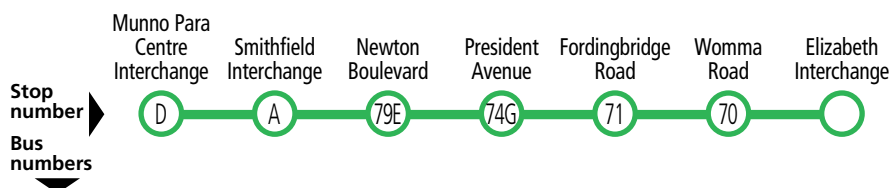

451, 452 Munno Para Centre to Elizabeth

Saturday only

		Munno Para Centre Interchange	Smithfield Interchange	Newton Boulevard	President Avenue	Fordingbridge Road	Womma Road	Elizabeth Interchange
AM	452	6.35	6.37	6.43	-	-	7.01	7.10
	451	7.05	7.07	-	7.21	7.33	-	7.43
	452	7.35	7.37	7.43	-	-	8.01	8.10

Saturday, Sunday & public holidays

		Munno Para Centre Interchange	Smithfield Interchange	Newton Boulevard	President Avenue	Fordingbridge Road	Womma Road	Elizabeth Interchange	
AM	451	8.05	8.07	-	8.21	8.33	-	8.43	
	452	8.35	8.37	8.43	-	-	9.01	9.10	
	451	9.05	9.07	-	9.21	9.33	-	9.43	
	452	9.35	9.37	9.43	-	-	10.01	10.10	
	451	10.05	10.07	-	10.21	10.33	-	10.43	
	452	10.35	10.37	10.43	-	-	11.01	11.10	
	451	11.05	11.07	-	11.21	11.33	-	11.43	
	452	11.35	11.37	11.43	-	-	12.01	12.10	
	PM	451	12.05	12.07	-	12.21	12.33	-	12.43
		452	12.35	12.37	12.43	-	-	1.01	1.10
		451	1.05	1.07	-	1.21	1.33	-	1.43
		452	1.35	1.37	1.43	-	-	2.01	2.10
451		2.05	2.07	-	2.21	2.33	-	2.43	
452		2.35	2.37	2.43	-	-	3.01	3.10	
451		3.05	3.07	-	3.21	3.33	-	3.43	
452		3.35	3.37	3.43	-	-	4.01	4.10	
451		4.05	4.07	-	4.21	4.33	-	4.43	
452		4.35	4.37	4.43	-	-	5.01	5.10	
451		5.05	5.07	-	5.21	5.33	-	5.43	
452		5.35	5.37	5.43	-	-	6.01	6.10	
451		6.05	6.07	-	6.21	6.33	-	6.43	
452		6.35	6.37	6.43	-	-	7.01	7.10	
451		7.05	7.07	-	7.21	7.33	-	7.43	
452		7.35	7.37	7.43	-	-	8.01	8.10	
451		7.35	7.37	-	7.51	8.03	-	8.13	
452		8.35	8.37	8.43	-	-	9.01	9.10	
451	8.35	8.37	-	8.51	9.03	-	9.13		
452	P9.35	P9.37	P9.43	-	-	P10.01	P10.10		
451	9.35	9.37	-	9.51	10.03	-	10.13		
452	P10.35	P10.37	P10.43	-	-	P11.01	P11.10		
451	10.35	10.37	-	10.51	11.03	-	11.13		

Legend

P – Bus operates Saturday only.