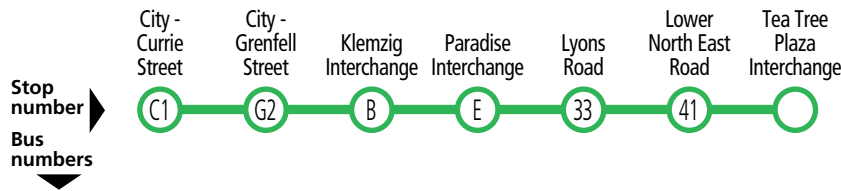

Legend

F – Time shown is at stop F2 Grenfell Street, city.

★ Services may operate to a different timetable during the Christmas holiday period. Visit the Adelaide Metro website during December and January for full details.

Adelaide O-Bahn

Catch fast and frequent services to and from the city at any O-Bahn Interchange.

559 City & Paradise to St Agnes & Tea Tree Plaza

Monday to Friday

	559	City - Currie Street	City - Grenfell Street	Klemzig Interchange	Paradise Interchange	Lyons Road	Lower North East Road	Tea Tree Plaza Interchange
AM	559	-	-	-	7.28	7.36	7.45	7.53
	559	-	-	-	7.58	8.07	8.17	8.25
	559	-	-	-	8.28	8.38	8.47	8.55
	559	-	-	-	9.23	9.32	9.41	9.49
	559	-	-	-	10.23	10.32	10.41	10.49
PM	559	-	-	-	11.23	11.32	11.41	11.49
	559	-	-	-	12.23	12.32	12.41	12.49
	559	-	-	-	1.23	1.32	1.41	1.49
	559	-	-	-	2.23	2.32	2.41	2.49
	559	-	-	-	3.15	3.25	3.36	3.44
	559s	-	-	-	3.45	3.55	R4.05	-
	559s	-	-	-	4.15	4.25	R4.34	-
	559s	4.27	4.32	4.42	4.45	4.55	R5.04	-
	559s	4.56	5.02	5.12	5.15	5.26	R5.36	-
	559s	5.28	5.34	5.44	5.47	5.57	R6.07	-
559s	-	-	-	6.17	6.26	R6.34	-	