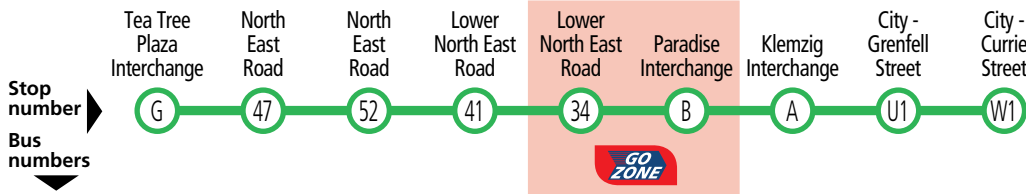

556, 557 Tea Tree Plaza & St Agnes to Paradise & city

Monday to Friday

	Tea Tree Plaza Interchange	North East Road	North East Road	Lower North East Road	Lower North East Road	Paradise Interchange	Klemzig Interchange	City - Grenfell Street	City - Currie Street
AM	557	-	5.44	5.47	5.53	6.01	6.09	-	-
	557	-	6.14	6.17	6.23	6.31	6.39	-	-
	556	L6.40	-	-	-	6.46	6.54	-	-
	557	-	6.41	6.44	6.50	6.58	7.06	-	-
	556	L6.57	-	-	-	7.05	7.15	7.18	7.29
	557	-	6.54	6.57	7.04	7.14	7.25	7.28	7.39
	556	L7.12	-	-	-	7.20	7.31	7.34	7.45
	557	-	7.08	7.11	7.18	7.29	7.40	7.43	7.54
	556	L7.29	-	-	-	7.37	7.49	7.52	8.04
	557	-	7.22	7.25	7.32	7.43	7.55	7.58	8.10
	556	L7.41	-	-	-	7.49	8.01	8.04	8.16
	557	7.34	7.37	7.40	7.47	7.58	8.10	8.13	8.25
	556	L7.56	-	-	-	8.04	8.16	8.19	8.31
	557	-	7.52	7.55	8.02	8.13	8.25	8.28	8.40
	556	L8.11	-	-	-	8.19	8.31	8.34	8.46
	557	8.02	8.05	8.09	8.16	8.27	8.39	8.42	8.54
	556	8.31	-	-	-	8.42	8.54	8.57	9.09
	557	8.34	8.37	8.41	8.47	8.57	C9.09	9.12	9.23
	556	9.03	-	-	-	9.14	C9.25	9.28	9.39
	557	9.07	9.10	9.14	9.20	9.30	C9.40	9.43	9.54
	556	9.36	-	-	-	9.47	C9.57	10.00	10.11
	557	9.41	9.44	9.48	9.54	10.04	C10.14	10.17	10.28
	556	10.08	-	-	-	10.19	C10.29	10.32	10.43
	557	10.11	10.14	10.18	10.24	10.33	10.42	-	-
	556	10.38	-	-	-	10.48	10.57	-	-
	557	10.41	10.44	10.48	10.54	11.03	11.12	-	-
	556	11.08	-	-	-	11.18	11.27	-	-
	557	11.11	11.14	11.18	11.24	11.33	11.42	-	-
	556	11.38	-	-	-	11.48	11.57	-	-
	557	11.41	11.44	11.48	11.54	12.03	12.12	-	-
PM	556	12.08	-	-	-	12.18	12.27	-	-
	557	12.11	12.14	12.18	12.24	12.33	12.42	-	-
	556	12.38	-	-	-	12.48	12.57	-	-
	557	12.41	12.44	12.48	12.54	1.03	1.12	-	-
	556	1.08	-	-	-	1.18	1.27	-	-
	557	1.11	1.14	1.18	1.24	1.33	1.42	-	-
	556	1.38	-	-	-	1.48	1.57	-	-
	557	1.41	1.44	1.48	1.54	2.03	2.12	-	-
	556	2.08	-	-	-	2.18	2.27	-	-
	557	2.14	2.17	2.21	2.27	2.36	2.45	-	-
	556	2.41	-	-	-	2.51	3.00	-	-
	557	2.42	2.45	2.49	2.55	3.04	3.15	-	-
	556	3.03	-	-	-	3.13	3.25	-	-
	557	2.59	3.02	3.06	3.12	3.22	3.34	-	-
	556	3.25	-	-	-	3.37	3.49	-	-
	557	3.27	3.30	3.34	3.42	3.52	4.04	-	-
	556	3.56	-	-	-	4.07	4.19	-	-
	557	3.57	4.00	4.04	4.11	4.20	4.32	-	-
	556	4.24	-	-	-	4.35	4.47	-	-
	556	4.39	-	-	-	4.50	5.02	-	-
	557	4.41	4.45	4.49	4.56	5.05	5.17	-	-
	556	5.10	-	-	-	5.21	5.32	-	-
	557	5.12	5.16	5.20	5.27	5.36	5.47	-	-
	556	5.41	-	-	-	5.51	6.02	-	-
	557	5.46	5.49	5.53	5.59	6.08	6.17	-	-
	556	6.14	-	-	-	6.23	6.32	-	-
	557	6.29	6.32	6.36	6.42	6.51	6.59	-	-
	556	7.04	-	-	-	7.13	7.21	-	-
	556	7.34	-	-	-	7.43	7.51	-	-
	557	7.52	7.55	7.59	8.05	8.13	8.21	-	-
	556	8.34	-	-	-	8.43	8.51	-	-
	557	8.52	8.55	8.59	9.05	9.13	9.21	-	-
	557	9.52	9.55	9.59	10.05	10.13	10.21	-	-
	557	10.52	10.55	10.59	11.05	11.13	11.21	-	-

Legend

- C – Time shown is at zone C Paradise Interchange.
- L – Bus departs from stop 42 Tolley Road, St Agnes at the time shown.

Adelaide O-Bahn

Catch fast and frequent services to and from the city at any O-Bahn Interchange.

Services may operate to a different timetable during the Christmas holiday period. Visit the Adelaide Metro website during December and January for full details.