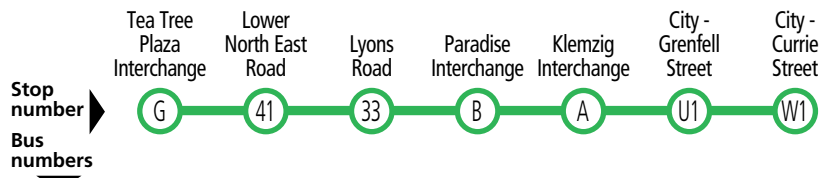

Legend

- C – Time shown is at zone C Paradise Interchange.
- L – Bus departs from stop 42 Tolley Road, St Agnes at the time shown.

Adelaide O-Bahn

Catch fast and frequent services to and from the city at any O-Bahn Interchange.

Services may operate to a different timetable during the Christmas holiday period. Visit the Adelaide Metro website during December and January for full details.

559 Tea Tree Plaza & St Agnes to Paradise & city