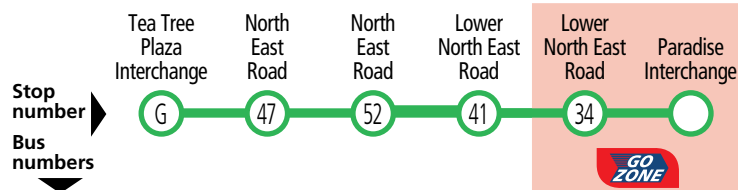

Legend

K – Bus departs from stop 44 Smart Road, St Agnes 4 minutes prior to the time shown.

Adelaide O-Bahn

Catch fast and frequent services to and from the city at any O-Bahn Interchange.

Services may operate to a different timetable during the Christmas holiday period.

Visit the Adelaide Metro website during December and January for full details.

556, 557 Tea Tree Plaza & St Agnes to Paradise

Saturday only

	557		556		557		556		557
AM	557	-	6.39	6.42	6.48	6.56	7.03	-	-
	557	7.05	7.08	7.11	7.17	7.26	7.33	-	-
	556	7.48	-	-	-	7.58	8.05	-	-
	557	8.04	8.07	8.11	8.17	8.26	8.35	-	-

556, 557, 559 Tea Tree Plaza, St Agnes & Hope Valley to Paradise & city

Legend

- Route 556
- Route 557
- Route 559
- Bus stop
- Bus stop on this side only
- 34 Bus stop relating to timetable
- Convenient transfer point
- Park 'n' Ride
- Train line & station
- Tram line & stop
- Hospital
- School
- Shopping Centre
- Educational Institution
- Medical research precinct
- Adelaide Metro InfoCentre