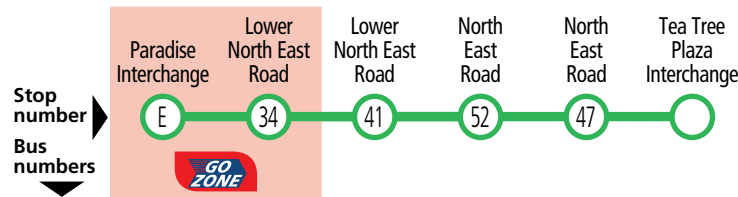

Adelaide O-Bahn

Catch fast and frequent services to and from the city at any O-Bahn Interchange.

559 City & Paradise to St Agnes & Tea Tree Plaza

Monday to Friday

	559	City - Currie Street	City - Grenfell Street	Klemzig Interchange	Paradise Interchange	Lyons Road	Lower North East Road	Tea Tree Plaza Interchange
AM	559	-	-	-	7.28	7.36	7.45	7.53
	559	-	-	-	7.58	8.07	8.17	8.25
	559	-	-	-	8.28	8.38	8.47	8.55
	559	-	-	-	9.23	9.32	9.41	9.49
	559	-	-	-	10.23	10.32	10.41	10.49
PM	559	-	-	-	11.23	11.32	11.41	11.49
	559	-	-	-	12.23	12.32	12.41	12.49
	559	-	-	-	1.23	1.32	1.41	1.49
	559	-	-	-	2.23	2.32	2.41	2.49
	559	-	-	-	3.15	3.25	3.36	3.44
	559s	-	-	-	3.45	3.55	R4.05	-
	559s	-	-	-	4.15	4.25	R4.34	-
	559s	4.27	4.32	4.42	4.45	4.55	R5.04	-
	559s	4.56	5.02	5.12	5.15	5.26	R5.36	-
	559s	5.28	5.34	5.44	5.47	5.57	R6.07	-
559s	-	-	-	6.17	6.26	R6.34	-	

Services may operate to a different timetable during the Christmas holiday period. Visit the Adelaide Metro website during December and January for full details.

Adelaide O-Bahn

Catch fast and frequent services to and from the city at any O-Bahn Interchange.

Legend

R – Bus terminates at stop 44 Smart Road, St Agnes 5 minutes after the time shown.

556, 557 Paradise to St Agnes & Tea Tree Plaza

Saturday only

	557	Paradise Interchange	Lower North East Road	Lower North East Road	North East Road	North East Road	Tea Tree Plaza Interchange
AM	557	7.07	7.13	7.20	7.26	7.30	7.34
	556	7.37	7.43	-	-	-	7.51
	557	8.17	8.24	8.33	8.39	8.43	8.48
	556	8.40	8.47	-	-	-	8.57