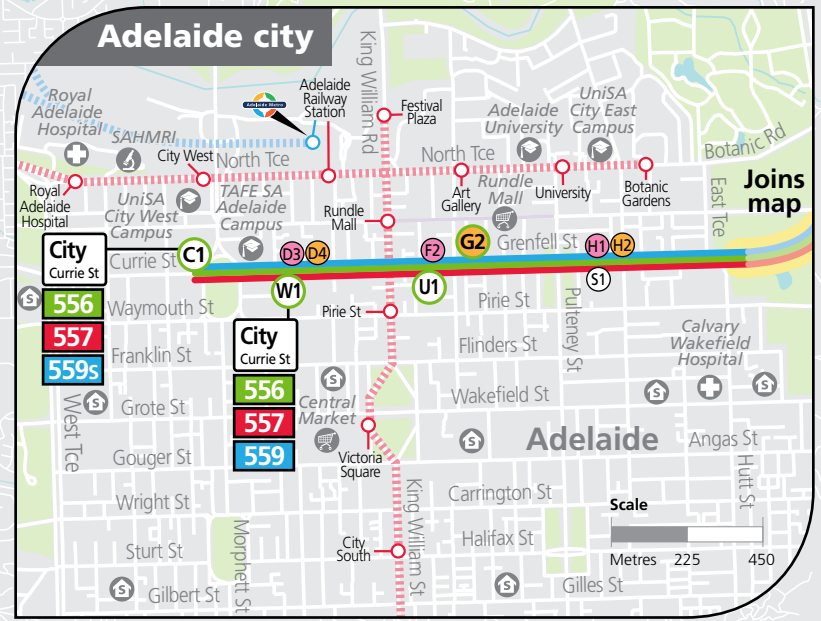

556, 557, 559 Tea Tree Plaza, St Agnes & Hope Valley to Paradise & city

Legend

- Route 556
- Route 557
- Route 559
- Bus stop
- Bus stop on this side only
- 34 Bus stop relating to timetable
- Convenient transfer point
- Park 'n' Ride
- Train line & station
- Tram line & stop
- Hospital
- School
- Shopping Centre
- Educational Institution
- Medical research precinct
- Adelaide Metro InfoCentre

Mega GO ZONE 7 DAYS
Adelaide O-Bahn
Fast and frequent services

GO ZONE
Tea Tree Gully

GO ZONE
Hope Valley

- ### Street Legend
- Gameau Rd
 - Darley Rd
 - Sudholz Rd
 - Lowan Rd
 - Pittwater Dr
 - Brookvale Rd
 - Parsons Rd
 - Amber Rd
 - Park St

See inset map for Adelaide city

556
557
559s
City
Currie St

556
557
559
City
Currie St

Tea Tree Plaza Interchange

556
557
559

Paradise Interchange

556
557
559s

Klemzig Interchange

Legend

F – Time shown is at stop F2 Grenfell Street, city.

★ Services may operate to a different timetable during the Christmas holiday period. Visit the Adelaide Metro website during December and January for full details.