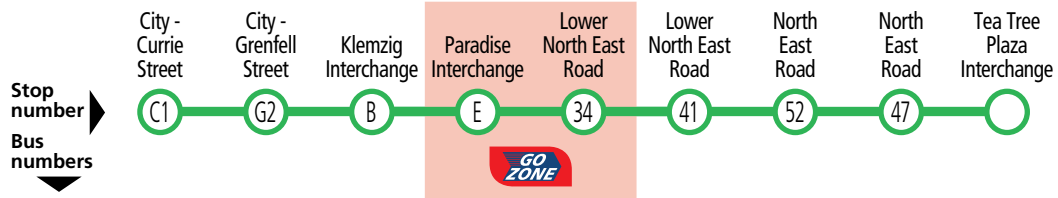

556, 557 City & Paradise to St Agnes & Tea Tree Plaza

Monday to Friday