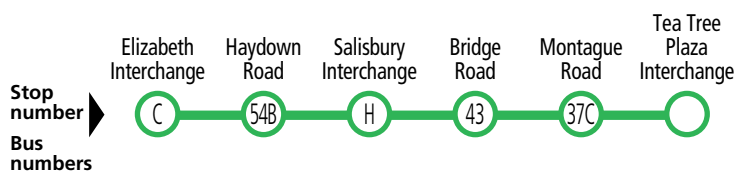

560 Elizabeth to Tea Tree Plaza

Sunday & public holidays

	560	9.48	10.00	10.11	10.23	10.34	10.50
AM	560	10.58	11.10	11.21	11.33	11.44	12.00
	560	11.58	12.10	12.21	12.33	12.44	1.00
	560	12.58	1.10	1.21	1.33	1.44	2.00
PM	560	1.58	2.10	2.21	2.33	2.44	3.00
	560	2.58	3.10	3.21	3.33	3.44	4.00
	560	3.58	4.10	4.21	4.33	4.44	5.00
	560	4.58	5.10	5.21	5.33	5.44	6.00