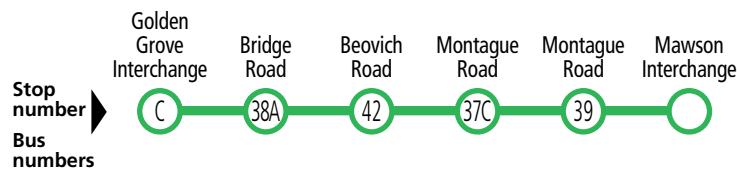

565, 566 Golden Grove & Ingle Farm to Mawson Lakes

Monday to Friday							
AM	565	-	-	7.54	7.59	Q	8.21
	566	8.12	8.29	-	-	8.34	8.49
	565	-	-	8.43	8.48	Q	9.10
	566	8.49	9.05	-	-	9.10	9.24
	565	-	-	9.17	9.22	Q	9.44
	566	9.29	9.45	-	-	9.50	10.04
	565	-	-	10.10	10.15	Q	10.37
	566	10.29	10.45	-	-	10.50	11.04
	565	-	-	11.10	11.15	Q	11.37
	566	11.29	11.45	-	-	11.50	12.04
PM	565	-	-	12.10	12.15	Q	12.37
	566	12.29	12.45	-	-	12.50	1.04
	565	-	-	1.10	1.15	Q	1.37
	566	1.29	1.45	-	-	1.50	2.04
	565	-	-	2.10	2.15	Q	2.37
	566	2.29	2.45	-	-	2.50	3.04
	565	-	-	3.10	3.15	Q	3.37
	566	3.29	3.45	-	-	3.50	4.04
	565	-	-	4.15	4.20	Q	4.42
	566	4.27	4.44	-	-	4.49	5.04
	565	-	-	5.00	5.05	Q	5.27
	566	5.02	5.19	-	-	5.24	5.39
	565	-	-	5.31	5.36	Q	5.57

Legend

- **Q** – Bus services this stop.

Explanations

Connections available at stop 37C Montague Road, Ingle Farm between routes 560 and 565.