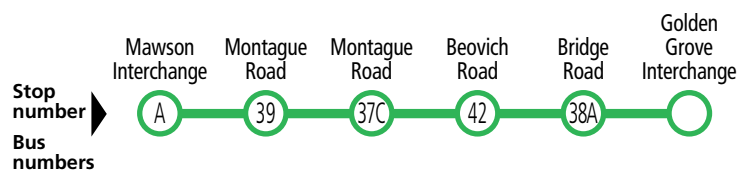

565, 566 Mawson Lakes to Ingle Farm and Golden Grove

Saturday only

	565	8.20	Q	8.34	8.39	-	-
AM	566	9.30	9.44	-	-	9.49	10.05
	565	10.30	Q	10.44	10.49	-	-
	566	11.30	11.44	-	-	11.49	12.05
PM	565	12.30	Q	12.44	12.49	-	-
	566	1.30	1.44	-	-	1.49	2.05
	565	2.30	Q	2.44	2.49	-	-
	566	3.30	3.44	-	-	3.49	4.05
	565	4.30	Q	4.44	4.49	-	-
	566	5.30	5.44	-	-	5.49	6.05

Legend

Q – Bus services this stop.

Explanations

Connections available at stop 37C Montague Road, Ingle Farm between routes 560 and 565.