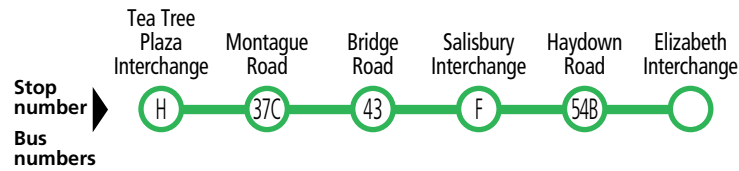

560 Tea Tree Plaza to Elizabeth

Saturday only

AM	560	9.10	9.27	9.38	9.50	10.00	10.13
	560	10.10	10.27	10.38	10.50	11.00	11.13
PM	560	11.10	11.27	11.38	11.50	12.00	12.13
	560	12.10	12.27	12.38	12.50	1.00	1.13
	560	1.10	1.27	1.38	1.50	2.00	2.13
	560	2.10	2.27	2.38	2.50	3.00	3.13
	560	3.10	3.27	3.38	3.50	4.00	4.13
	560	4.10	4.27	4.38	4.50	5.00	5.13
	560	5.10	5.27	5.38	5.50	6.00	6.13
560	6.10	6.27	6.38	6.50	7.00	7.13	

Explanations

Connections available at stop 37C Montague Road, Ingle Farm between routes 560 and 565.