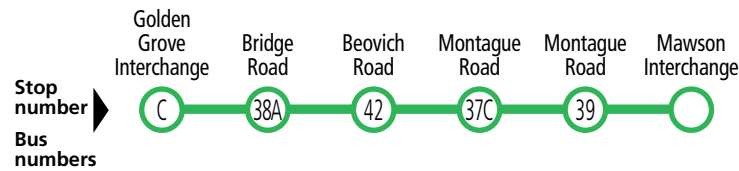

565, 566 Golden Grove & Ingle Farm to Mawson Lakes

Saturday only

AM	566	8.37	8.53	-	-	8.58	9.12
	565	-	-	9.22	9.27	Q	9.42
PM	566	10.37	10.53	-	-	10.58	11.12
	565	-	-	11.22	11.27	Q	11.42
	566	12.37	12.53	-	-	12.58	1.12
	565	-	-	1.22	1.27	Q	1.42
	566	2.37	2.53	-	-	2.58	3.12
	565	-	-	3.22	3.27	Q	3.42
	566	4.37	4.53	-	-	4.58	5.12
565	-	-	5.22	5.27	Q	5.42	

Legend

Q – Bus services this stop.

Explanations

Connections available at stop 37C Montague Road, Ingle Farm between routes 560 and 565.