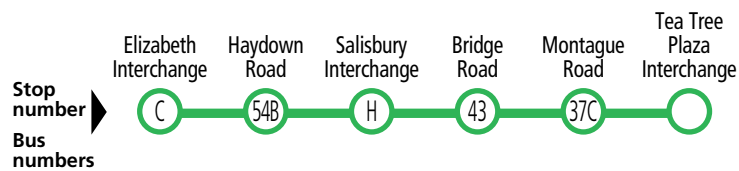

560 Elizabeth to Tea Tree Plaza

Saturday only

	560	7.48	8.00	8.11	8.23	8.34	8.50
AM	560	8.58	9.10	9.21	9.33	9.44	10.00
	560	9.58	10.10	10.21	10.33	10.44	11.00
	560	10.58	11.10	11.21	11.33	11.44	12.00
	560	11.58	12.10	12.21	12.33	12.44	1.00
PM	560	12.58	1.10	1.21	1.33	1.44	2.00
	560	1.58	2.10	2.21	2.33	2.44	3.00
	560	2.58	3.10	3.21	3.33	3.44	4.00
	560	3.58	4.10	4.21	4.33	4.44	5.00
	560	4.58	5.10	5.21	5.33	5.44	6.00

Explanations

Connections available at stop 37C Montague Road, Ingle Farm between routes 560 and 565.