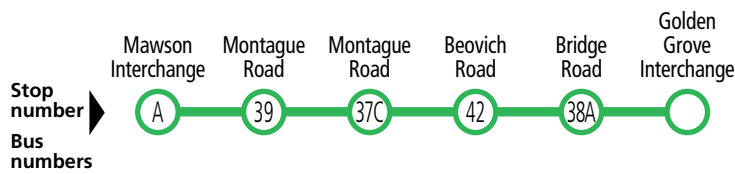

565, 566 Mawson Lakes to Ingle Farm and Golden Grove

Monday to Friday

	566	7.43	7.58	-	-	8.03	8.20
AM	566	8.21	8.36	-	-	8.41	8.58
	565	8.49	Q	9.09	9.14	-	-
	566	9.19	9.33	-	-	9.38	9.54
	565	9.49	Q	10.09	10.14	-	-
	566	10.19	10.33	-	-	10.38	10.54
	565	10.49	Q	11.09	11.14	-	-
	566	11.19	11.33	-	-	11.38	11.54
	565	11.49	Q	12.09	12.14	-	-
PM	566	12.19	12.33	-	-	12.38	12.54
	565	12.49	Q	1.09	1.14	-	-
	566	1.19	1.33	-	-	1.38	1.54
	565	1.49	Q	2.09	2.14	-	-
	566	2.19	2.33	-	-	2.38	2.54
	565	2.49	Q	3.09	3.14	-	-
	566	3.19	3.33	-	-	3.38	3.54
	565	3.49	Q	4.09	4.14	-	-
	566	4.19	4.34	-	-	4.39	4.56
	565	4.47	Q	5.07	5.12	-	-

Legend

Q – Bus services this stop.

Explanations

Connections available at stop 37C Montague Road, Ingle Farm between routes 560 and 565.