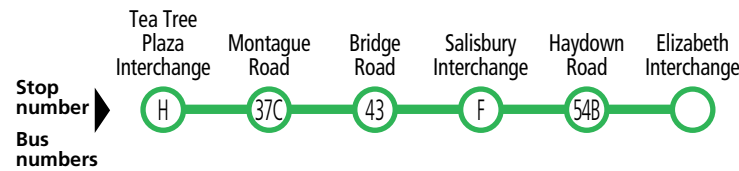

560 Tea Tree Plaza to Elizabeth

Sunday & public holidays

AM	560	11.10	11.27	11.38	11.50	12.00	12.13
PM	560	12.10	12.27	12.38	12.50	1.00	1.13
	560	1.10	1.27	1.38	1.50	2.00	2.13
	560	2.10	2.27	2.38	2.50	3.00	3.13
	560	3.10	3.27	3.38	3.50	4.00	4.13
	560	4.10	4.27	4.38	4.50	5.00	5.13
	560	5.10	5.27	5.38	5.50	6.00	6.13
	560	6.10	6.27	6.38	6.50	7.00	7.13