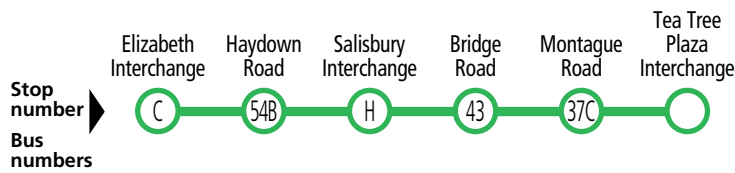

560 Elizabeth & Salisbury to Ingle Farm & Tea Tree Plaza

Monday to Friday

	560	6.07	6.22	6.35	6.48	6.59	7.15
AM	560	7.07	7.22	7.35	7.48	7.59	8.15
	560B	-	-	7.52	8.08	N8.18	-
	560	7.37	7.52	8.05	8.18	8.29	8.45
	560	8.17	8.32	8.45	8.58	9.09	9.25
	560	8.47	9.02	9.15	9.28	9.39	9.55
	560	9.17	9.32	9.45	9.58	10.09	10.25
	560	9.47	10.02	10.15	10.28	10.39	10.55
	560	10.17	10.32	10.45	10.58	11.09	11.25
	560	10.47	11.02	11.15	11.28	11.39	11.55
	560	11.17	11.32	11.45	11.58	12.09	12.25
	560	11.47	12.02	12.15	12.28	12.39	12.55
PM	560	12.17	12.32	12.45	12.58	1.09	1.25
	560	12.47	1.02	1.15	1.28	1.39	1.55
	560	1.17	1.32	1.45	1.58	2.09	2.25
	560	1.47	2.02	2.15	2.28	2.39	2.55
	560	2.17	2.32	2.45	2.58	3.09	3.25
	560	2.47	3.02	3.15	3.28	3.39	3.55
	560	3.17	3.32	3.45	3.58	4.09	4.25
	560	3.45	4.00	4.13	4.26	4.37	4.53
	560	4.15	4.30	4.43	4.56	5.07	5.23
	560	4.45	5.00	5.13	5.26	5.37	5.53
	560	5.21	5.36	5.49	6.02	6.13	6.29
	560A	6.01	6.16	6.29	-	-	-
	560A	6.43	6.58	7.11	-	-	-

Legend

N – Time shown is at stop 38A Bridge Road, Ingle Farm. Bus continues to Kildare College on school days only.

Explanations

Connections available at stop 37C Montague Road, Ingle Farm between routes 560 and 565.