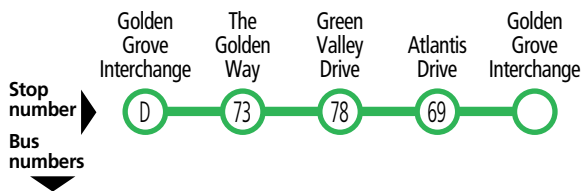

548 City & Tea Tree Plaza to Greenwith & Golden Grove

Also shows limited routes C2, C2x, J2 & J2G

Monday to Friday

	548										
AM	548	-	-	-	-	7.27	7.33	7.40	C2x	7.51	-
	548	-	-	-	-	7.57	8.03	8.10	C2x	8.23	-
	548	-	-	-	-	8.29	8.36	8.44	C2	8.54	9.02
	548	-	-	-	-	8.54	9.00	9.07	J2	9.17	9.25
	548	-	-	-	-	9.24	9.30	9.37	J2	9.47	9.55
	548	-	-	-	-	9.54	10.00	10.07	J2	10.17	10.25
	548	-	-	-	-	10.24	10.30	10.37	J2	10.47	10.55
	548	-	-	-	-	10.54	11.00	11.07	J2	11.17	11.25
PM	548	-	-	-	-	11.24	11.30	11.37	J2	11.47	11.55
	548	-	-	-	-	11.54	12.00	12.07	J2	12.17	12.25
	548	-	-	-	-	12.24	12.30	12.37	J2	12.47	12.55
	548	-	-	-	-	12.54	1.00	1.07	J2	1.17	1.25
	548	-	-	-	-	1.24	1.30	1.37	J2	1.47	1.55
	548	-	-	-	-	1.54	2.00	2.07	J2	2.17	2.25
	548	-	-	-	-	2.21	2.27	2.34	J2	2.43	2.50
	548	-	-	-	-	2.47	2.53	3.00	J2	3.10	3.17
	548	-	-	-	-	3.18	3.25	3.32	J2	3.42	3.49
	548	-	-	-	-	3.50	3.57	4.04	J2	4.14	4.20
	548	3.53	3.58	4.08	4.11	4.18	4.25	4.34	J2	4.44	4.50
	548	4.23	4.28	4.38	4.41	4.48	4.55	5.04	J2	5.14	5.20
	548	4.52	4.58	5.08	5.11	5.18	5.25	5.32	-	5.43	5.50
	548	5.09	5.15	5.25	5.28	5.35	5.43	5.50	-	6.01	6.08
	548	5.34	5.40	5.50	5.53	6.00	6.07	6.15	J2G	6.24	6.30
	548	5.56	6.01	6.11	6.14	6.20	6.27	6.34	-	6.43	6.50
548	-	-	-	-	7.04	7.10	7.15	J2G	7.24	7.30	
548	-	-	-	-	8.04	8.10	8.15	J2G	8.24	8.30	
548	-	-	-	-	9.04	9.10	9.15	J2G	9.24	9.30	

Explanation

Limited C2, C2x, J2 & J2G timetable shown. See the C1-C2-J1-J2-N1-163 timetable for more information.

Services may operate to a different timetable during the Christmas holiday period. Visit the Adelaide Metro website during December and January for full details.

591A Greenwith Anti-clockwise loop

Monday to Friday

	591A				
AM	591A	6.55	7.02	7.12	7.26
	591A	7.35	7.43	7.54	8.09
	591A	8.21	8.29	8.39	8.53
	591A	9.05	9.13	9.24	9.38

Services may operate to a different timetable during the Christmas holiday period. Visit the Adelaide Metro website during December and January for full details.