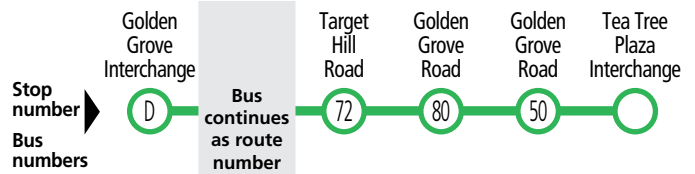

Golden Grove & Greenwith to Tea Tree Plaza

Also shows limited route J2

Saturday, Sunday & public holidays

AM	J2	9.14	548	9.21	9.31	9.38	9.45
	J2	10.15	548	10.22	10.32	10.39	10.46
PM	J2	11.15	548	11.22	11.32	11.39	11.46
	J2	12.15	548	12.22	12.32	12.39	12.46
	J2	1.15	548	1.22	1.32	1.39	1.46
	J2	2.15	548	2.22	2.32	2.39	2.46
	J2	3.15	548	3.22	3.32	3.39	3.46
	J2	4.15	548	4.22	4.33	4.40	4.47
	J2	5.15	548	5.22	5.33	5.40	5.47
	J2	6.00	548	6.07	6.17	6.23	6.30
	J2	7.02	548	7.08	7.17	7.22	7.28
	J2	8.21	548	8.27	8.36	8.41	8.47
	J2	9.21	548	9.27	9.36	9.41	9.47
	J2	10.21	548	10.27	10.36	10.41	10.47