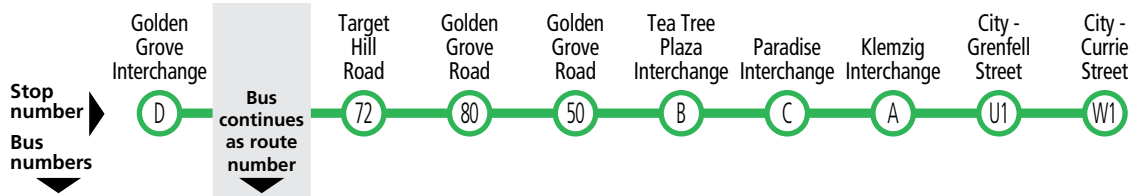

Route descriptions

548 Golden Grove Interchange & Greenwith to Tea Tree Plaza Interchange & city via Golden Grove Road & O-Bahn. Service operates 7 days.

591A 🚶 Golden Grove Interchange to Greenwith anti-clockwise loop. Service operates Monday-Friday.

Services may operate to a different timetable during the Christmas holiday period. Visit the Adelaide Metro website during December and January for full details.

Government of South Australia

548, 591A, 591C Golden Grove & Greenwith to Tea Tree Plaza & city

548

Golden Grove & Greenwith to Tea Tree Plaza & city

Also shows limited routes C2x & J2

Monday to Friday

AM	548	-	-	6.54	7.03	7.09	7.17	7.23	7.26	7.37	7.41
	548	-	-	7.10	7.20	7.26	7.35	7.41	7.44	7.55	7.59
	548	-	-	7.23	7.34	7.41	7.50	7.56	7.59	8.11	8.15
	548	-	-	7.38	7.49	7.56	8.05	8.11	8.14	8.26	8.30
	548	7.48	-	7.53	8.04	8.11	8.20	8.26	8.29	8.41	8.45
	J2	8.03	548	8.09	8.20	8.27	8.35	-	-	-	-
	J2	8.43	548	8.50	9.01	9.08	9.15	-	-	-	-
	J2	9.12	548	9.19	9.29	9.36	9.43	-	-	-	-
	J2	9.42	548	9.49	9.59	10.06	10.13	-	-	-	-
	J2	10.12	548	10.19	10.29	10.36	10.43	-	-	-	-
	J2	10.32	548	10.39	10.49	10.56	11.03	-	-	-	-
	J2	11.02	548	11.09	11.19	11.26	11.33	-	-	-	-
PM	J2	11.32	548	11.39	11.49	11.56	12.03	-	-	-	-
	J2	12.02	548	12.09	12.19	12.26	12.33	-	-	-	-
	J2	12.32	548	12.39	12.49	12.56	1.03	-	-	-	-
	J2	1.02	548	1.09	1.19	1.26	1.33	-	-	-	-
	J2	1.32	548	1.39	1.49	1.56	2.03	-	-	-	-
	J2	2.02	548	2.09	2.19	2.26	2.33	-	-	-	-
	J2	2.34	548	2.41	2.52	2.59	3.06	-	-	-	-
	J2	3.04	548	3.11	3.22	3.29	3.36	-	-	-	-
	J2	3.35	548	3.44	3.57	4.04	4.11	-	-	-	-
	J2	4.05	548	4.13	4.25	4.32	4.39	-	-	-	-
	C2x	-	548	4.42	4.54	5.01	5.08	-	-	-	-
	C2x	-	548	5.14	5.26	5.33	5.40	-	-	-	-
	C2x	-	548	5.44	5.55	6.01	6.08	-	-	-	-
	C2x	-	548	6.13	6.24	6.30	6.37	-	-	-	-
	C2x	-	548	6.43	6.53	6.59	7.05	-	-	-	-
	J2	7.31	548	7.37	7.46	7.51	7.57	-	-	-	-
	J2	8.21	548	8.27	8.36	8.41	8.47	-	-	-	-
	J2	9.21	548	9.27	9.36	9.41	9.47	-	-	-	-
	J2	10.21	548	10.27	10.36	10.41	10.47	-	-	-	-