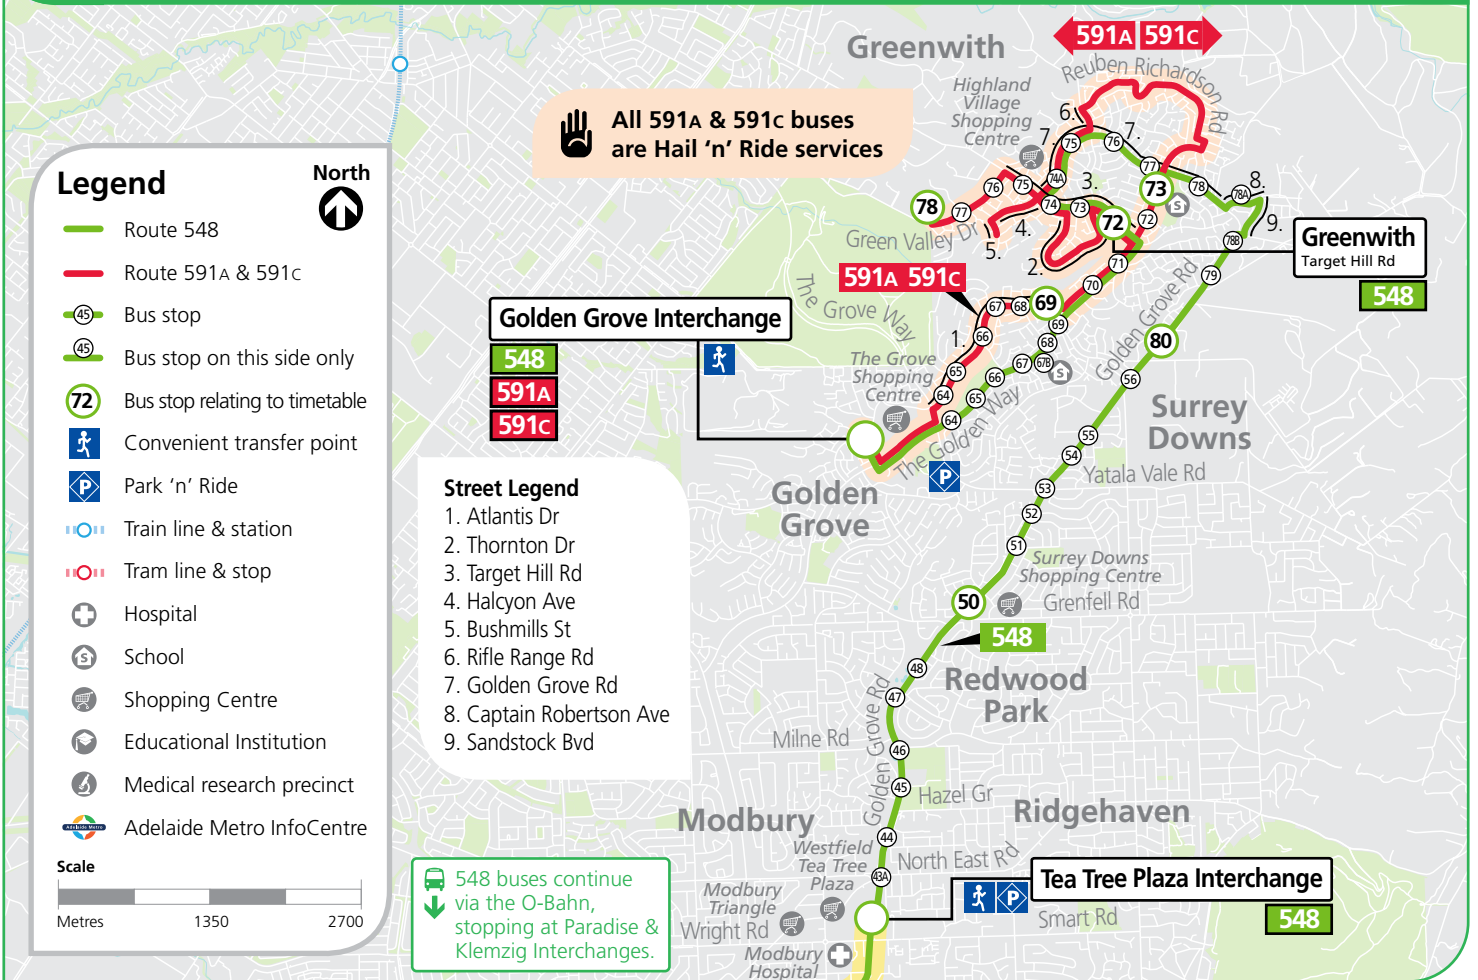

Route descriptions

548 Golden Grove Interchange & Greenwith to Tea Tree Plaza Interchange & city via Golden Grove Road & O-Bahn. Service operates 7 days.

591A 🚶 Golden Grove Interchange to Greenwith anti-clockwise loop. Service operates Monday-Friday.

591C 🚶 Golden Grove Interchange to Greenwith clockwise loop. Service operates Monday-Friday.

🚶 Hail 'n' Ride services

Passengers can hail the 591A & 591C services anywhere along the route and, provided it is safe to do so, the driver will pick you up or set you down as requested.

Services may operate to a different timetable during the Christmas holiday period. Visit the Adelaide Metro website during December and January for full details.

Government of South Australia

548, 591A, 591C Golden Grove & Greenwith to Tea Tree Plaza & city

Services may operate to a different timetable during the Christmas holiday period. Visit the Adelaide Metro website during December and January for full details.

548

Golden Grove & Greenwith to Tea Tree Plaza