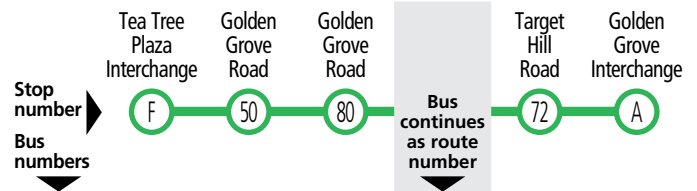

591A Greenwith Anti-clockwise loop

Monday to Friday

	591A				
AM	591A	6.55	7.02	7.12	7.26
	591A	7.35	7.43	7.54	8.09
	591A	8.21	8.29	8.39	8.53
	591A	9.05	9.13	9.24	9.38

Services may operate to a different timetable during the Christmas holiday period. Visit the Adelaide Metro website during December and January for full details.

548 Tea Tree Plaza to Greenwith & Golden Grove

Also shows limited route J2G

Saturday, Sunday & public holidays

	548					
AM	548	8.44	8.50	8.57	J2G	9.07
	548	9.44	9.50	9.57	J2G	10.07
	548	10.44	10.50	10.57	J2G	11.07
	548	11.44	11.50	11.57	J2G	12.07
PM	548	12.44	12.50	12.57	J2G	1.07
	548	1.44	1.50	1.57	J2G	2.07
	548	2.44	2.50	2.57	J2G	3.07
	548	3.44	3.50	3.57	J2G	4.07
	548	4.44	4.50	4.57	J2G	5.07
	548	6.04	6.10	6.15	J2G	6.24
	548	7.04	7.10	7.15	J2G	7.24
	548	8.04	8.10	8.15	J2G	8.24
	548	9.04	9.10	9.15	J2G	9.24