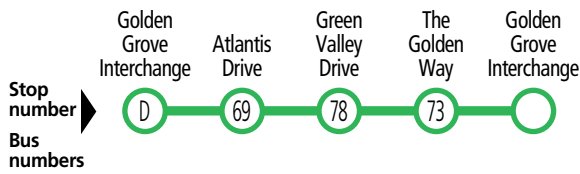

Greenwith Clockwise loop

Monday to Friday

PM	591c	2.55	3.00	3.13	3.27	3.37
	591c	3.39	3.45	3.59	4.11	4.22
	591c	4.29	4.34	4.47	4.59	5.10
	591c	5.17	5.22	5.34	5.46	5.56
	591c	6.00	6.05	6.16	6.27	6.36

Services may operate to a different timetable during the Christmas holiday period. Visit the Adelaide Metro website during December and January for full details.

548