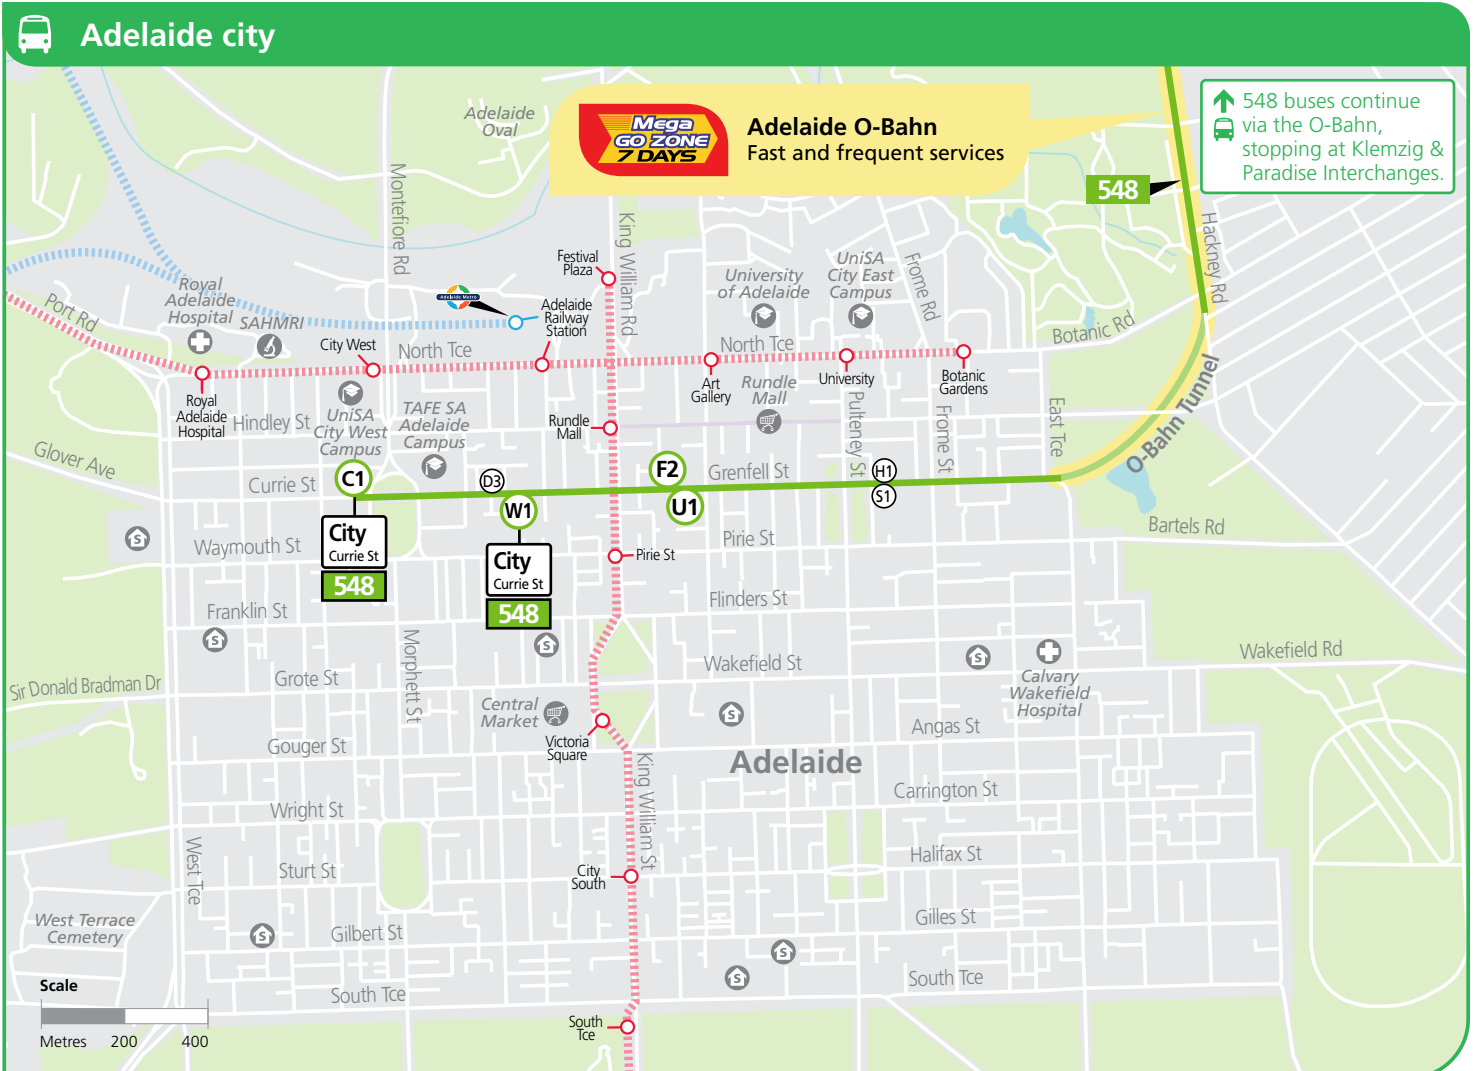

Route descriptions

548 Golden Grove Interchange & Greenwith to Tea Tree Plaza Interchange & city via Golden Grove Road & O-Bahn. Service operates 7 days.

591A 🚶 Golden Grove Interchange to Greenwith anti-clockwise loop. Service operates Monday-Friday.

591C 🚶 Golden Grove Interchange to Greenwith clockwise loop. Service operates Monday-Friday.

🚶 Hail 'n' Ride services

Passengers can hail the 591A & 591C services anywhere along the route and, provided it is safe to do so, the driver will pick you up or set you down as requested.

Services may operate to a different timetable during the Christmas holiday period. Visit the Adelaide Metro website during December and January for full details.

Government of South Australia

548, 591A, 591C Golden Grove & Greenwith to Tea Tree Plaza & city

Services may operate to a different timetable during the Christmas holiday period. Visit the Adelaide Metro website during December and January for full details.

548

Golden Grove & Greenwith to Tea Tree Plaza