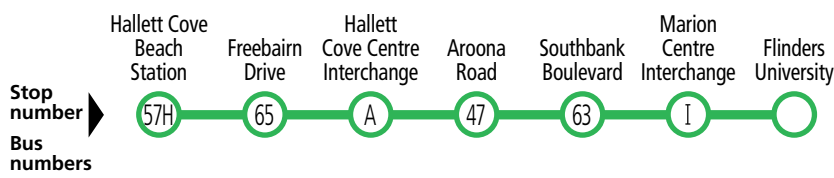

681, 682, 683 Hallett Cove to Sheidow Park & Flinders University

Monday to Friday (continued)

PM	681	5.12	-	5.17	5.28	-	5.44	5.56
	682	5.12	-	5.18	-	5.34	-	-
	683	5.12	5.20	-	-	-	-	-
	683	5.29	5.37	-	-	-	-	-
	681	5.30	-	5.35	5.46	-	6.02	6.14
	682	5.30	-	5.36	-	5.52	-	-
	682	5.50	-	5.56	-	6.12	-	-
	681	5.59	-	6.04	6.15	-	6.31	6.43
	683	5.59	6.07	-	-	-	-	-
	682	6.12	-	6.18	-	6.34	-	-
	681	6.24	-	6.29	6.40	-	6.56	7.08
	682	6.27	-	6.33	-	6.49	-	-
	683	6.39	6.47	-	-	-	-	-
	682	6.47	-	6.53	-	7.09	-	-
	682	7.04	-	7.10	-	7.26	-	-
	683	7.05	7.13	-	-	-	-	-
	681	7.16	-	7.21	7.32	-	7.48	8.00
	682	7.17	-	7.23	-	7.39	-	-
	682	7.46	-	7.52	-	8.08	-	-
	683	7.48	7.56	-	-	-	-	-
	681A	8.16	-	8.21	8.32	-	-	-
	682	8.46	-	8.52	-	9.08	-	-
	681A	9.16	-	9.21	9.32	-	-	-
	682	9.46	-	9.52	-	10.08	-	-
	681A	10.16	-	10.21	10.32	-	-	-
	682	10.46	-	10.52	-	11.08	-	-
	681A	11.16	-	11.21	11.32	-	-	-

Hallett Cove, Sheidow Park and Trott Park

From 7pm until last service daily, 681, 682 and 683 services from Hallett Cove Beach Station will travel via their regular route and drop you at your door or as close as we can get.

Services may operate to a different timetable during the Christmas holiday period.

Visit the Adelaide Metro website during December and January for full details.