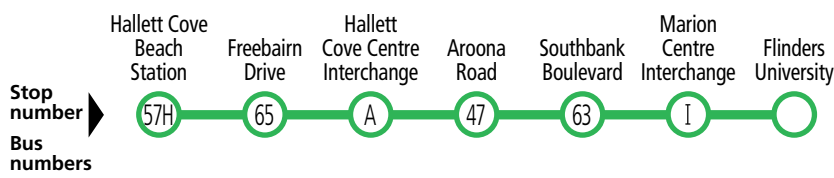

681, 682, 683 Hallett Cove to Sheidow Park & Flinders University

Monday to Friday								
AM	681	6.16	-	6.21	6.32	-	6.48	7.00
	682	6.16	-	6.22	-	6.38	-	-
	681	6.41	-	6.46	6.57	-	7.13	7.25
	682	6.46	-	6.52	-	7.08	-	-
	681	7.14	-	7.19	7.30	-	7.46	7.58
	682	7.16	-	7.22	-	7.38	-	-
	681	7.29	-	7.34	7.45	-	8.01	8.13
	681	7.44	-	7.49	8.00	-	8.16	8.28
	682	7.44	-	7.50	-	8.06	-	-
	681	7.59	-	8.04	8.15	-	8.31	8.43
	682	8.12	-	8.18	-	8.34	-	-
	681	8.14	-	8.19	8.30	-	8.46	8.58
	681	8.27	-	8.32	8.43	-	8.59	9.11
	682	8.42	-	8.48	-	9.04	-	-
	681	8.57	-	9.02	9.13	-	9.29	9.41
	682	9.12	-	9.18	-	9.34	-	-
	681	9.27	-	9.32	9.43	-	9.59	10.11
	683	9.27	9.35	-	-	-	-	-
	682	9.42	-	9.48	-	10.04	-	-
	681	9.57	-	10.02	10.13	-	10.29	10.41
682	10.12	-	10.18	-	10.34	-	-	
681	10.27	-	10.32	10.43	-	10.59	11.11	
682	10.42	-	10.48	-	11.04	-	-	
681	10.57	-	11.02	11.13	-	11.29	11.41	
682	11.12	-	11.18	-	11.34	-	-	
681	11.27	-	11.32	11.43	-	11.59	12.11	
683	11.27	11.35	-	-	-	-	-	
682	11.42	-	11.48	-	12.04	-	-	
PM	681	11.57	-	12.02	12.13	-	12.29	12.41
	682	12.12	-	12.18	-	12.34	-	-
	681	12.27	-	12.32	12.43	-	12.59	1.11
	682	12.42	-	12.48	-	1.04	-	-
	681	12.57	-	1.02	1.13	-	1.29	1.41
	682	1.12	-	1.18	-	1.34	-	-
	681	1.27	-	1.32	1.43	-	1.59	2.11
	683	1.27	1.35	-	-	-	-	-
	682	1.42	-	1.48	-	2.04	-	-
	681	1.57	-	2.02	2.13	-	2.29	2.41
	682	2.12	-	2.18	-	2.34	-	-
	681	2.27	-	2.32	2.43	-	2.59	3.11
	682	2.42	-	2.48	-	3.04	-	-
	681	2.57	-	3.02	3.13	-	3.29	3.41
	682	3.12	-	3.18	-	3.34	-	-
	681	3.27	-	3.32	3.43	-	3.59	4.11
	683	3.27	3.35	-	-	-	-	-
	682	3.42	-	3.48	-	4.04	-	-
	681	3.57	-	4.02	4.13	-	4.29	4.41
	681	4.12	-	4.17	4.28	-	4.44	4.56
682	4.12	-	4.18	-	4.34	-	-	
681	4.27	-	4.32	4.43	-	4.59	5.11	
681	4.39	-	4.44	4.55	-	5.11	5.23	
682	4.42	-	4.48	-	5.04	-	-	
683	4.42	4.50	-	-	-	-	-	
681	4.57	-	5.02	5.13	-	5.29	5.41	
682	4.57	-	5.03	-	5.19	-	-	

★ Services may operate to a different timetable during the Christmas holiday period. Visit the Adelaide Metro website during December and January for full details.