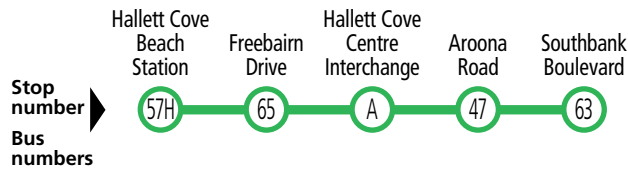

Hallett Cove, Sheidow Park and Trott Park

From 7pm until last service daily, 681, 682 and 683 services from Hallett Cove Beach Station will travel via their regular route and drop you at your door or as close as we can get.

Services may operate to a different timetable during the Christmas holiday period.

Visit the Adelaide Metro website during December and January for full details.

681A, 682, 683 Hallett Cove & Sheidow Park services