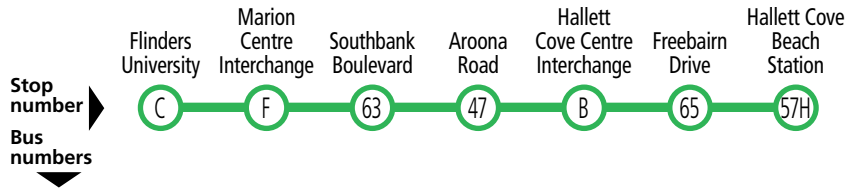

681, 682, 683 Flinders University & Sheidow Park to Hallett Cove

Monday to Friday								
AM	681	-	-	-	6.07	6.18	-	6.24
	682	-	-	6.03	-	6.18	-	6.25
	681	-	-	-	6.32	6.43	-	6.49
	683	-	-	-	-	-	6.41	6.49
	682	-	-	6.40	-	6.55	-	7.02
	682	-	-	7.00	-	7.15	-	7.22
	681	6.39	6.50	-	7.05	7.18	-	7.24
	683	-	-	-	-	-	7.16	7.24
	682	-	-	7.13	-	7.28	-	7.35
	681	7.04	7.15	-	7.30	7.43	-	7.49
	682	-	-	7.28	-	7.43	-	7.50
	683	-	-	-	-	-	7.42	7.50
	682	-	-	7.43	-	7.58	-	8.05
	681	7.29	7.40	-	7.55	8.08	-	8.14
	682	-	-	7.53	-	8.08	-	8.15
	682	-	-	8.08	-	8.23	-	8.30
	682	-	-	8.23	-	8.38	-	8.45
	681	8.02	8.13	-	8.28	8.41	-	8.47
	683	-	-	-	-	-	8.39	8.47
	682	-	-	8.36	-	8.51	-	8.58
	681	8.32	8.43	-	8.58	9.11	-	9.17
	682	-	-	9.06	-	9.21	-	9.28
	681	9.02	9.13	-	9.28	9.41	-	9.47
	683	-	-	-	-	-	9.39	9.47
682	-	-	9.36	-	9.51	-	9.58	
681	9.32	9.43	-	9.58	10.11	-	10.17	
682	-	-	10.06	-	10.21	-	10.28	
681	10.02	10.13	-	10.28	10.41	-	10.47	
683	-	-	-	-	-	10.39	10.47	
682	-	-	10.36	-	10.51	-	10.58	
681	10.32	10.43	-	10.58	11.11	-	11.17	
682	-	-	11.06	-	11.21	-	11.28	
681	11.02	11.13	-	11.28	11.41	-	11.47	
682	-	-	11.36	-	11.51	-	11.58	
681	11.32	11.43	-	11.58	12.11	-	12.17	
PM	682	-	-	12.06	-	12.21	-	12.28
	681	12.02	12.13	-	12.28	12.41	-	12.47
	683	-	-	-	-	-	12.39	12.47
	682	-	-	12.36	-	12.51	-	12.58
	681	12.32	12.43	-	12.58	1.11	-	1.17
	682	-	-	1.06	-	1.21	-	1.28
	681	1.02	1.13	-	1.28	1.41	-	1.47
	682	-	-	1.36	-	1.51	-	1.58
	681	1.32	1.43	-	1.58	2.11	-	2.17
	682	-	-	2.06	-	2.21	-	2.28
	681	2.02	2.13	-	2.28	2.41	-	2.47
	683	-	-	-	-	-	2.39	2.47
	682	-	-	2.36	-	2.51	-	2.58
	681	2.32	2.43	-	2.58	3.11	-	3.17
	682	-	-	3.06	-	3.21	-	3.28
	681	3.02	3.13	-	3.28	3.41	-	3.47
	682	-	-	3.36	-	3.51	-	3.58
	681	3.31	3.42	-	3.57	4.10	-	4.16
	683	-	-	-	-	-	4.09	4.17

★ Services may operate to a different timetable during the Christmas holiday period. Visit the Adelaide Metro website during December and January for full details.