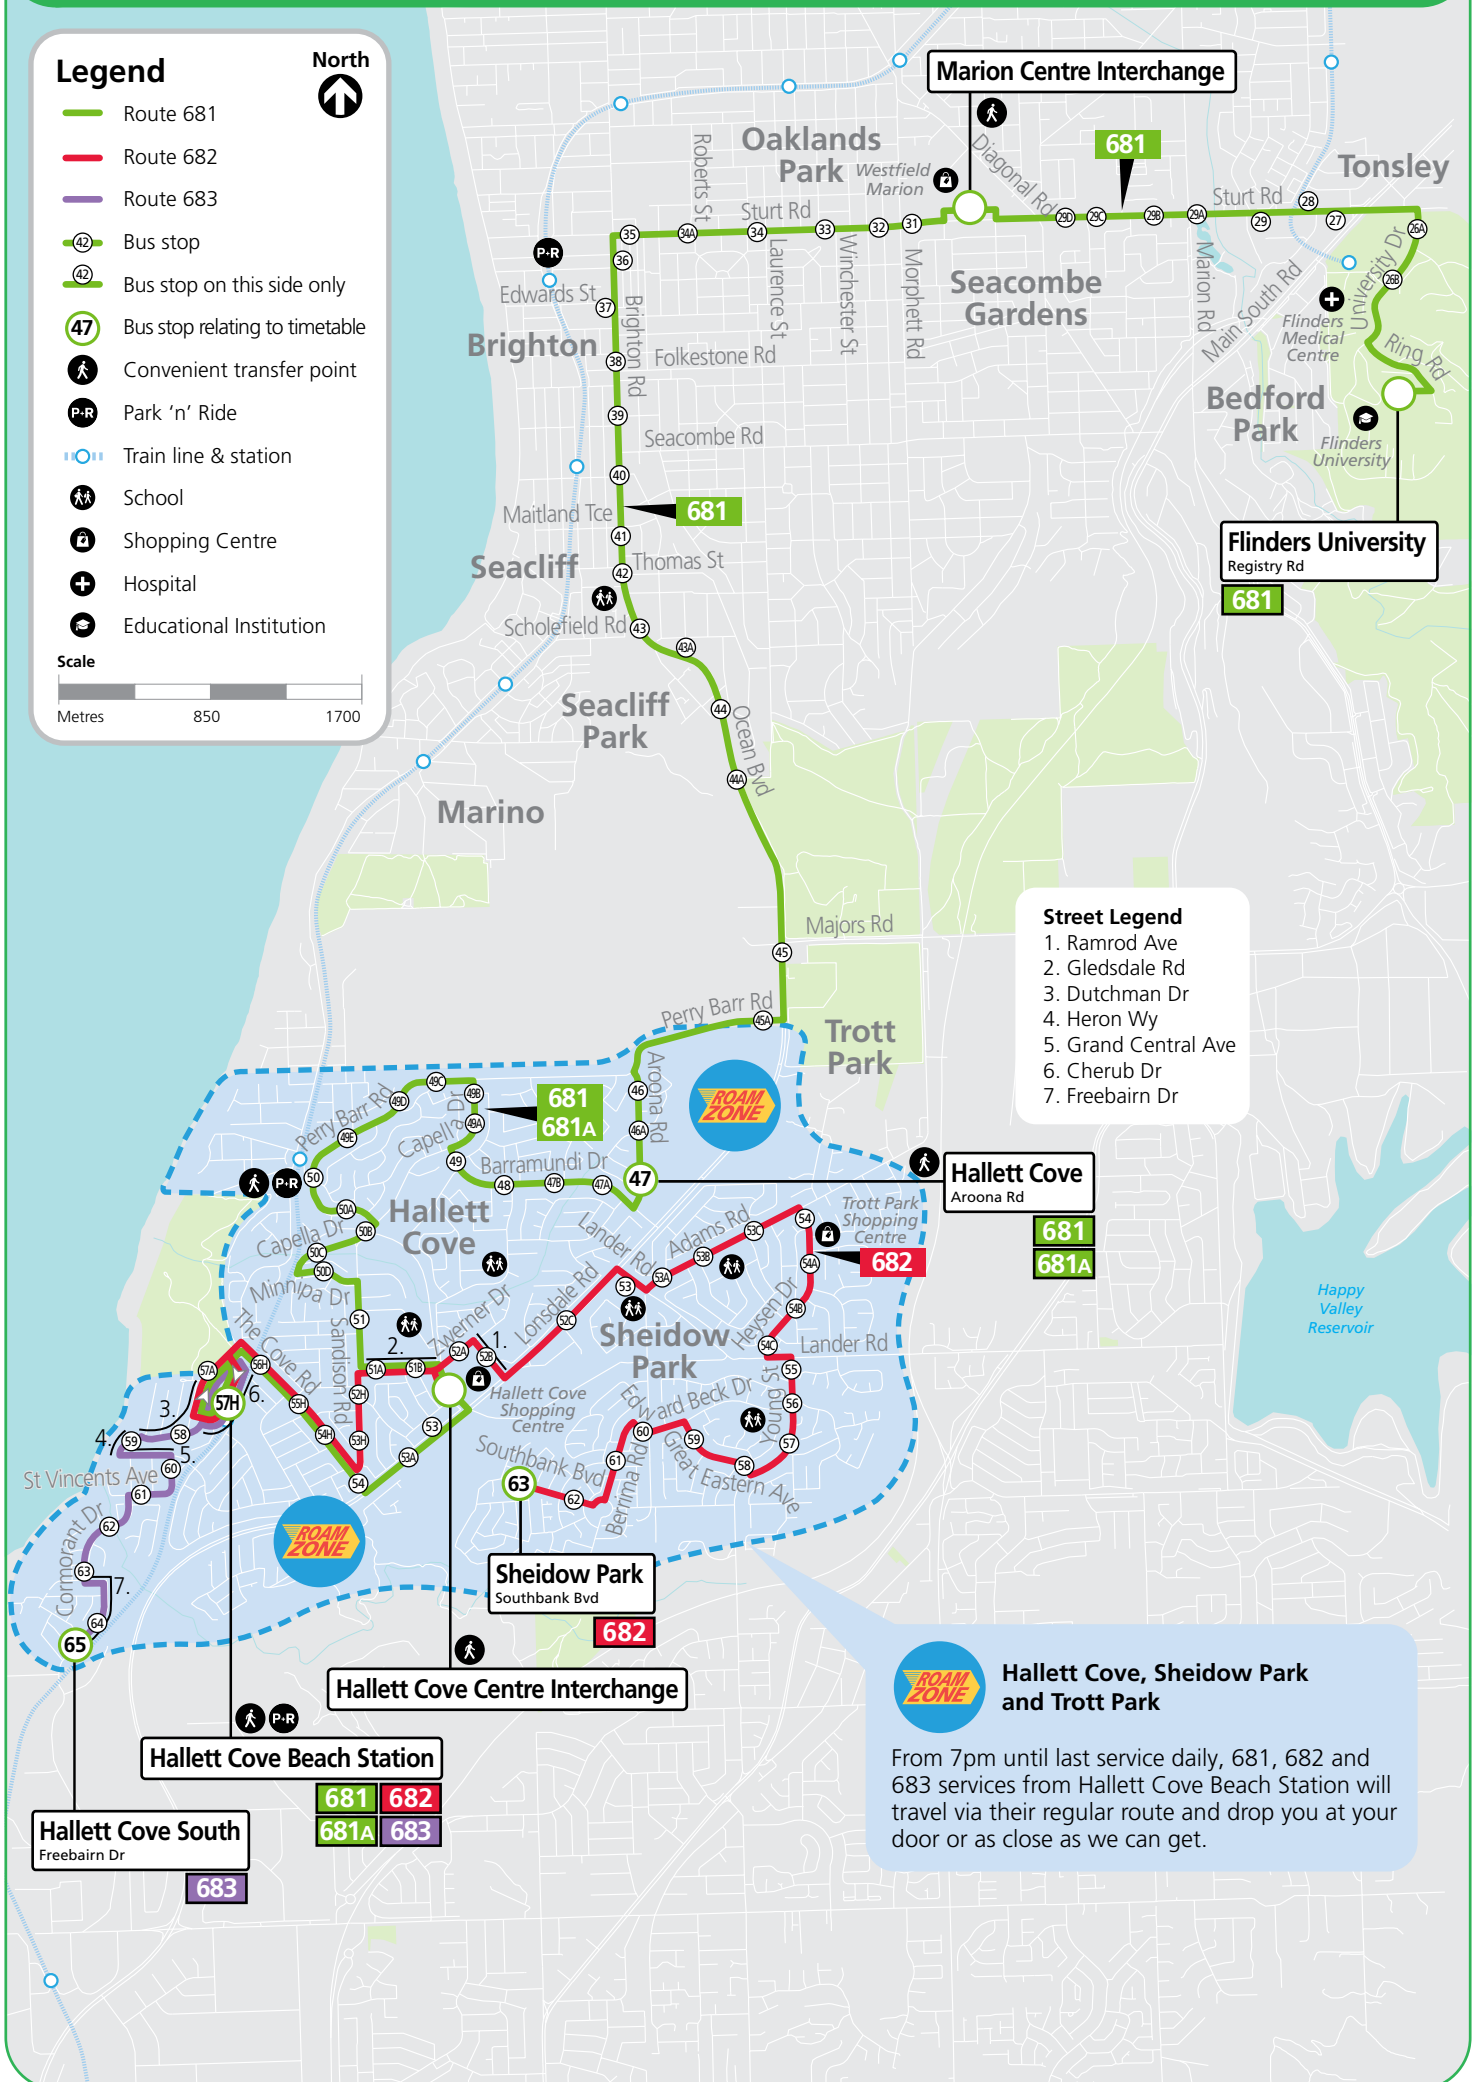

682 Hallett Cove Beach Station to Sheidow Park via Hallett Cove Centre Interchange. Service operates 7 days.

683 Hallett Cove Beach Station to Hallett Cove South via Cormorant Drive. Service operates 7 days.

Hallett Cove, Sheidow Park and Trott Park

From 7pm until last service daily, 681, 682 and 683 services from Hallett Cove Beach Station will travel via their regular route and drop you at your door or as close as we can get.

681, 682, 683 Flinders University & Sheidow Park to Hallett Cove

Legend

- Route 681
- Route 682
- Route 683
- Bus stop
- Bus stop on this side only
- Bus stop relating to timetable
- Convenient transfer point
- Park 'n' Ride
- Train line & station
- School
- Shopping Centre
- Hospital
- Educational Institution

North

Street Legend

1. Ramrod Ave
2. Gledsdale Rd
3. Dutchman Dr
4. Heron Wy
5. Grand Central Ave
6. Cherub Dr
7. Freebairn Dr

Hallett Cove, Sheidow Park and Trott Park

From 7pm until last service daily, 681, 682 and 683 services from Hallett Cove Beach Station will travel via their regular route and drop you at your door or as close as we can get.