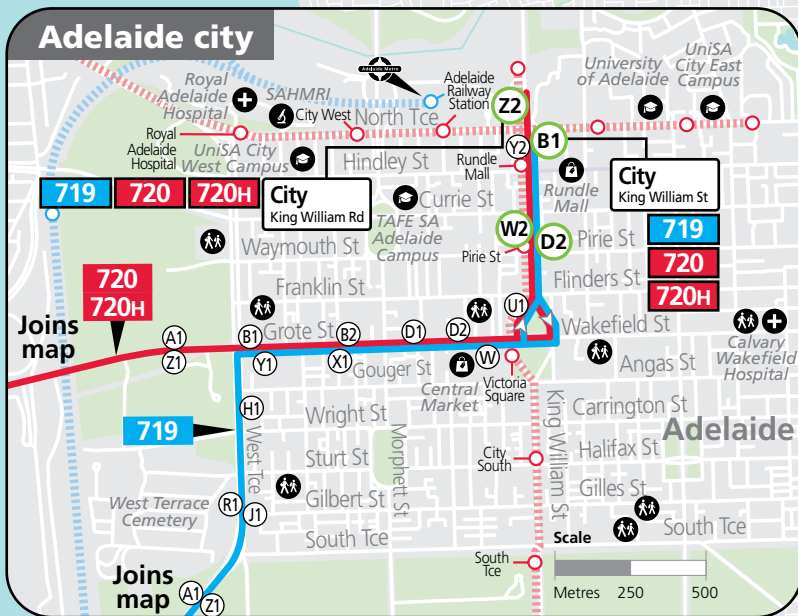

Route descriptions

640 **Marino to Marion Centre Interchange** via Seacombe Road. Service operates Monday–Friday.

719 **Flinders University to city** via South Road. Service operates Monday–Friday.

720 **Old Reynella Interchange to city** via Marion Centre Interchange and South Road. Service operates Monday–Friday.
720H - Services Flinders Medical Centre. Service operates 7 days.

640 Marino to Marion Centre

		Monday to Friday		
AM	640	9.03	9.07	9.20
	640	11.03	11.07	11.20
PM	640	1.03	1.07	1.20
	640	3.03	3.07	3.20
	640	5.03	5.07	5.20

Services may operate to a different timetable during the Christmas holiday period. Visit the Adelaide Metro website during December and January for full details.

640, 719, 720

Old Reynella, Marino & Flinders University to Marion Centre & city

Also shows route 720H

Legend

- Route 640
- Route 719
- Route 720
- Bus stop
- Bus stop on this side only
- Bus stop relating to timetable
- Convenient transfer point
- Park 'n' Ride
- Train line & station
- Tram line & stop
- Hospital
- School
- Shopping Centre
- Educational Institution
- Medical research precinct
- Adelaide Metro InfoCentre