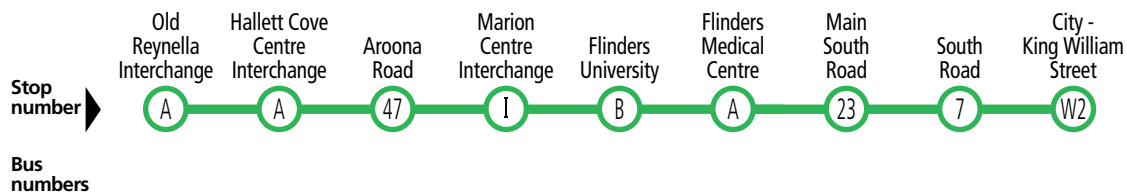

719, 720

Old Reynella & Flinders University to city

Also shows route 720H

Monday to Friday		Old Reynella Interchange	Hallett Cove Centre Interchange	Aroona Road	Marion Centre Interchange	Flinders University	Flinders Medical Centre	Main South Road	South Road	City - King William Street
AM	720	5.16	5.25	5.29	5.43	-	-	5.50	6.01	6.17
	720	5.36	5.45	5.50	6.05	-	-	6.13	6.25	6.43
	720	6.01	6.10	6.15	6.30	-	-	6.38	6.50	7.08
	720	6.26	6.36	6.41	6.56	-	-	7.05	7.19	7.41
	720	6.56	7.06	7.11	7.26	-	-	7.35	7.51	8.19
	720	7.10	7.20	7.25	7.40	-	-	7.49	8.08	8.36
	720	7.25	7.35	7.40	7.55	-	-	8.04	8.23	8.51
	720	7.40	7.50	7.55	8.10	-	-	8.19	8.38	9.06
	720	7.55	8.05	8.10	8.25	-	-	8.34	8.53	9.21
	720	8.13	8.23	8.29	8.45	-	-	8.53	9.08	9.32
	720	8.28	8.38	8.44	9.00	-	-	9.08	9.23	9.47
	719	-	-	-	-	9.15	9.19	9.23	9.37	9.53
	720	8.59	9.09	9.14	9.30	-	-	9.38	9.52	10.14
	719	-	-	-	-	9.45	9.49	9.53	10.07	10.23
	720	9.29	9.39	9.44	10.00	-	-	10.08	10.22	10.44
	719	-	-	-	-	10.15	10.19	10.23	10.37	10.53
	720	10.01	10.10	10.15	10.30	-	-	10.38	10.52	11.14
	719	-	-	-	-	10.45	10.49	10.53	11.07	11.23
720	10.31	10.40	10.45	11.00	-	-	11.08	11.22	11.44	
719	-	-	-	-	11.15	11.19	11.23	11.37	11.53	
720	11.01	11.10	11.15	11.30	-	-	11.38	11.52	12.14	
719	-	-	-	-	11.45	11.49	11.53	12.07	12.23	
720	11.31	11.40	11.45	12.00	-	-	12.08	12.22	12.44	
PM	719	-	-	-	-	12.15	12.19	12.23	12.37	12.53
	720	12.01	12.10	12.15	12.30	-	-	12.38	12.52	1.14
	719	-	-	-	-	12.45	12.49	12.53	1.07	1.23
	720	12.31	12.40	12.45	1.00	-	-	1.08	1.22	1.44
	719	-	-	-	-	1.15	1.19	1.23	1.37	1.53
	720	1.01	1.10	1.15	1.30	-	-	1.38	1.52	2.14
	719	-	-	-	-	1.45	1.49	1.53	2.07	2.23
	720	1.31	1.40	1.45	2.00	-	-	2.08	2.22	2.44
	719	-	-	-	-	2.18	2.22	2.26	2.40	2.56
	720	2.01	2.10	2.16	2.32	-	-	2.41	2.55	3.17
	719	-	-	-	-	2.48	2.52	2.56	3.10	3.26
	720	2.31	2.40	2.46	3.02	-	-	3.11	3.25	3.47
	719	-	-	-	-	3.18	3.22	3.26	3.40	3.56
	720	2.55	3.04	3.10	3.26	-	-	3.34	3.49	4.11
	719	-	-	-	-	3.39	3.44	3.49	4.04	4.23
	720	3.25	3.34	3.40	3.56	-	-	4.04	4.19	4.41
	719	-	-	-	-	4.09	4.14	4.19	4.34	4.53
	720	3.55	4.04	4.10	4.26	-	-	4.34	4.49	5.11
	719	-	-	-	-	4.39	4.44	4.49	5.04	5.23
	720	4.25	4.34	4.40	4.56	-	-	5.05	5.19	5.41
	719	-	-	-	-	5.09	5.14	5.19	5.33	5.53
	720	4.55	5.04	5.09	5.25	-	-	5.33	5.47	6.07
	722	-	-	-	-	-	-	5.42	5.47	5.58
	719	-	-	-	-	5.42	5.48	5.53	6.06	6.26
720H	5.10	5.19	5.24	5.39	-	5.48	5.53	6.06	6.26	
720H	5.40	5.49	5.53	6.08	-	6.17	6.22	6.32	6.52	
720H	6.38	6.47	6.51	7.06	-	7.15	7.20	7.30	7.50	
720H	7.38	7.47	7.51	8.05	-	8.14	8.18	8.28	8.44	
720H	8.38	8.47	8.51	9.05	-	9.14	9.18	9.28	9.44	
720H	9.38	9.46	9.50	10.03	-	10.12	10.15	10.24	10.40	

Explanations

Weekday services to city:

Buses will continue to set down to stop Y2 King William Street then will either continue to stop Z2 King William Road or turn left into North Terrace and set down passengers at stop W1 North Terrace.
Please ask your driver for more details.

Services may operate to a different timetable during the Christmas holiday period.
Visit the Adelaide Metro website during December and January for full details.