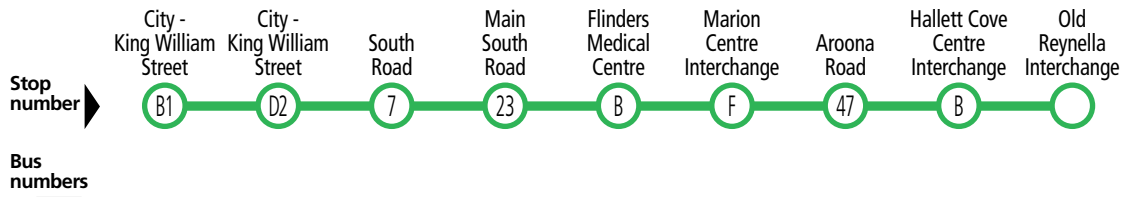

720H City to Old Reynella

		Sunday & public holidays								
AM	720H	9.04	9.06	9.19	9.30	9.37	9.48	10.02	10.09	10.20
	720H	10.01	10.03	10.18	10.30	10.37	10.48	11.02	11.09	11.21
PM	720H	11.01	11.03	11.18	11.30	11.37	11.48	12.02	12.09	12.21
	720H	12.01	12.03	12.18	12.30	12.37	12.48	1.02	1.09	1.21
	720H	1.01	1.03	1.18	1.30	1.37	1.48	2.02	2.09	2.21
	720H	2.01	2.03	2.18	2.30	2.37	2.48	3.02	3.09	3.21
	720H	3.01	3.03	3.18	3.30	3.37	3.48	4.02	4.09	4.21
	720H	4.01	4.03	4.18	4.30	4.37	4.48	5.02	5.09	5.21
	720H	5.01	5.03	5.18	5.30	5.37	5.48	6.02	6.09	6.21
	720H	6.01	6.03	6.17	6.28	6.35	6.45	6.59	7.05	7.17
	720H	7.01	7.03	7.17	7.28	7.35	7.45	7.59	8.05	8.17
	720H	7.52	7.54	8.08	8.17	8.24	8.33	8.46	8.52	9.03
	720H	8.52	8.54	9.08	9.17	9.24	9.33	9.46	9.52	10.03
720H	9.52	9.54	10.08	10.17	10.24	10.33	10.46	10.52	11.03	
720H	10.52	10.54	11.08	11.17	11.24	11.33	11.46	11.52	12.03