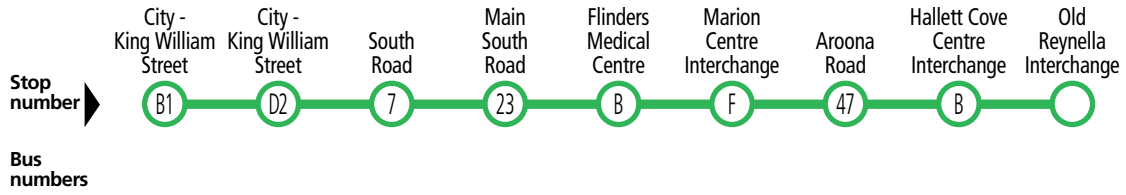

720H City to Old Reynella

		Saturday								
AM	720H	7.17	7.19	7.32	7.43	7.50	7.59	8.13	8.19	8.30
	720H	8.12	8.14	8.28	8.39	8.46	8.57	9.11	9.18	9.30
	720H	9.10	9.12	9.27	9.39	9.46	9.57	10.11	10.18	10.30
PM	720H	10.10	10.12	10.27	10.39	10.46	10.57	11.11	11.18	11.30
	720H	11.10	11.12	11.27	11.39	11.46	11.57	12.11	12.18	12.30
	720H	12.10	12.12	12.27	12.39	12.46	12.57	1.11	1.18	1.30
	720H	1.10	1.12	1.27	1.39	1.46	1.57	2.11	2.18	2.30
	720H	2.10	2.12	2.27	2.39	2.46	2.57	3.11	3.18	3.30
	720H	3.10	3.12	3.27	3.39	3.46	3.57	4.11	4.18	4.30
	720H	4.10	4.12	4.27	4.39	4.46	4.57	5.11	5.18	5.30
	720H	5.10	5.12	5.27	5.39	5.46	5.57	6.11	6.18	6.30
	720H	6.12	6.14	6.28	6.39	6.46	6.56	7.10	7.16	7.28
	720H	6.52	6.54	7.08	7.17	7.24	7.33	7.46	7.52	8.03
	720H	7.52	7.54	8.08	8.17	8.24	8.33	8.46	8.52	9.03
	720H	8.52	8.54	9.08	9.17	9.24	9.33	9.46	9.52	10.03
	720H	9.52	9.54	10.08	10.17	10.24	10.33	10.46	10.52	11.03
720H	10.52	10.54	11.08	11.17	11.24	11.33	11.46	11.52	12.03