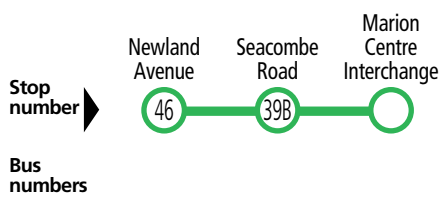

640 Marino to Marion Centre

		Monday to Friday		
AM	640	9.03	9.07	9.20
	640	11.03	11.07	11.20
PM	640	1.03	1.07	1.20
	640	3.03	3.07	3.20
	640	5.03	5.07	5.20

Services may operate to a different timetable during the Christmas holiday period. Visit the Adelaide Metro website during December and January for full details.