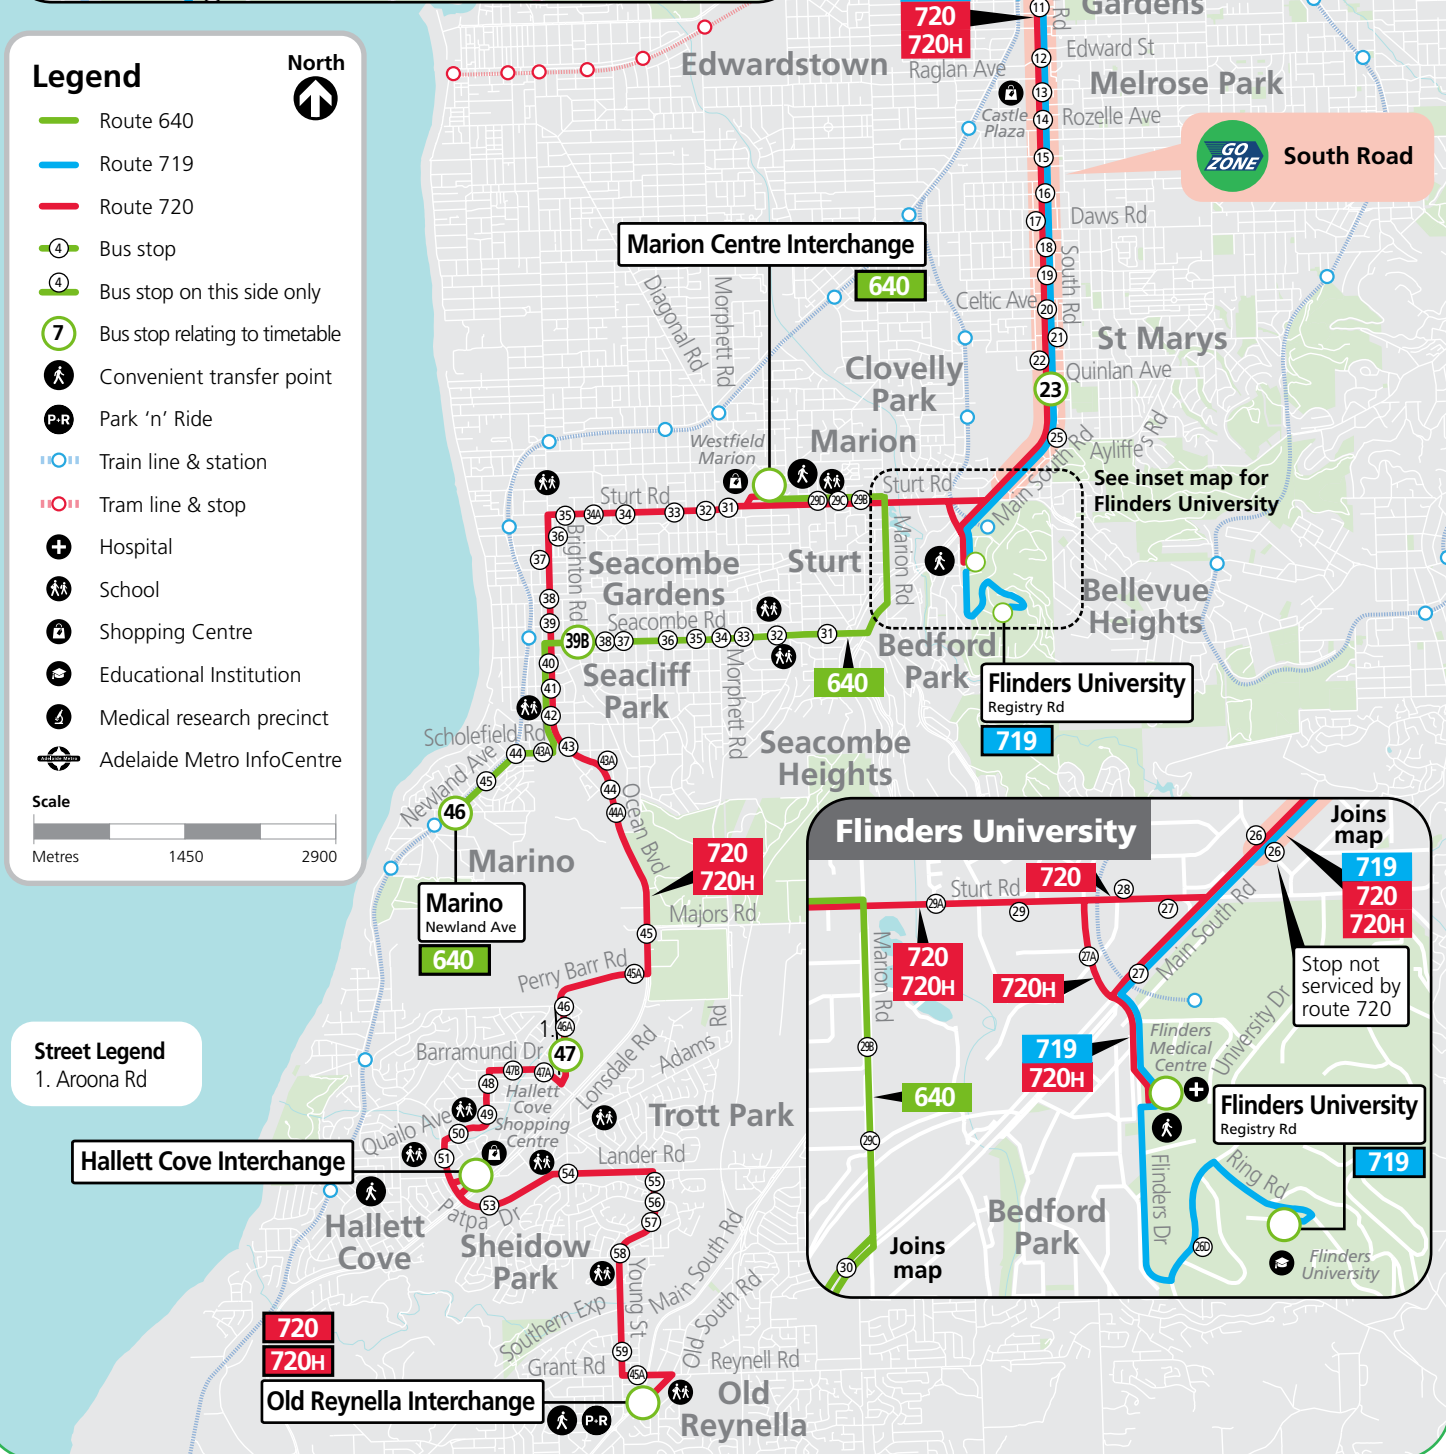

Street Legend

1. Arona Rd