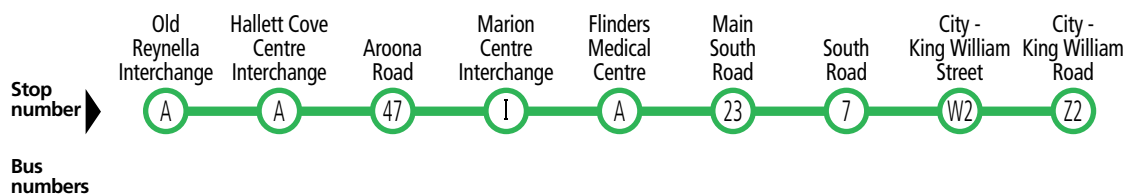

Route descriptions

640 **Marino to Marion Centre Interchange** via Seacombe Road. Service operates Monday–Friday.

719 **Flinders University to city** via South Road. Service operates Monday–Friday.

720 **Old Reynella Interchange to city** via Marion Centre Interchange and South Road. Service operates Monday–Friday.
720H - Services Flinders Medical Centre. Service operates 7 days.

Explanations

Weekday services to city:

Buses will continue to set down to stop Y2 King William Street then will either continue to stop Z2 King William Road or turn left into North Terrace and set down passengers at stop W1 North Terrace.
Please ask your driver for more details.

Services may operate to a different timetable during the Christmas holiday period.
Visit the Adelaide Metro website during December and January for full details.

720H Old Reynella to city

		Saturday								
AM	720H	6.47	6.56	7.01	7.15	7.23	7.27	7.36	7.52	7.55
	720H	7.44	7.53	7.58	8.12	8.21	8.25	8.36	8.54	8.57
	720H	8.37	8.46	8.51	9.07	9.16	9.20	9.35	9.55	9.58
	720H	9.37	9.46	9.51	10.07	10.16	10.20	10.35	10.55	10.58
	720H	10.37	10.46	10.51	11.07	11.16	11.20	11.35	11.55	11.58
PM	720H	11.37	11.46	11.51	12.07	12.16	12.20	12.35	12.55	12.58
	720H	12.37	12.46	12.51	1.07	1.16	1.20	1.32	1.50	1.53
	720H	1.37	1.46	1.51	2.07	2.16	2.20	2.32	2.50	2.53
	720H	2.37	2.46	2.51	3.07	3.16	3.20	3.32	3.50	3.53
	720H	3.37	3.46	3.51	4.07	4.16	4.20	4.32	4.50	4.53
	720H	4.37	4.46	4.51	5.07	5.16	5.20	5.32	5.50	5.53
	720H	5.37	5.46	5.51	6.07	6.16	6.20	6.29	6.46	6.49
	720H	6.39	6.48	6.53	7.07	7.14	7.18	7.27	7.44	7.47
	720H	7.34	7.43	7.48	8.02	8.09	8.13	8.22	8.39	8.42
	720H	8.34	8.43	8.48	9.02	9.09	9.13	9.22	9.39	9.42
	720H	9.34	9.43	9.48	10.02	10.09	10.13	10.22	10.39	10.42