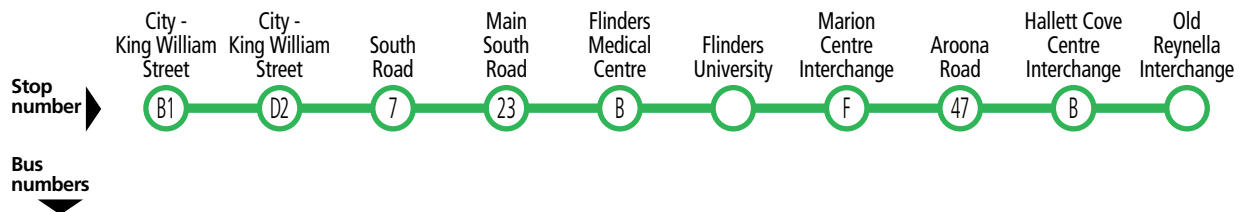

719, 720

City to Flinders University & Old Reynella

Also shows route 720H

Monday to Friday											
AM		City - King William Street (B1)	City - King William Street (D2)	South Road (7)	Main South Road (23)	Flinders Medical Centre (B)	Flinders University	Marion Centre Interchange (F)	Aroona Road (47)	Hallett Cove Centre Interchange (B)	Old Reynella Interchange
	720H	6.15	6.17	6.32	6.41	6.50	-	7.00	7.14	7.20	7.31
	720	6.38	6.40	6.56	7.08	-	-	7.20	7.34	7.40	7.57
	720	7.14	7.16	7.32	7.44	-	-	7.56	8.10	8.18	8.38
	720	7.26	7.28	7.44	7.56	-	-	8.08	8.22	8.30	8.50
	719	7.44	7.46	8.00	8.14	*8.19	8.24	-	-	-	-
	720	7.56	7.58	8.15	8.29	-	-	8.42	8.57	9.05	9.17
	719	8.14	8.16	8.30	8.44	*8.49	8.54	-	-	-	-
	720	8.26	8.28	8.45	8.59	-	-	9.12	9.27	9.35	9.47
	719	8.46	8.48	9.02	9.16	*9.21	9.26	-	-	-	-
	720	9.01	9.03	9.20	9.33	-	-	9.45	9.59	10.05	10.17
	719	9.19	9.21	9.35	9.48	*9.53	9.58	-	-	-	-
	720	9.31	9.33	9.50	10.03	-	-	10.15	10.29	10.35	10.47
	719	9.49	9.51	10.05	10.18	*10.23	10.28	-	-	-	-
	720	10.01	10.03	10.20	10.33	-	-	10.45	10.59	11.05	11.17
	719	10.19	10.21	10.35	10.48	*10.53	10.58	-	-	-	-
	720	10.31	10.33	10.50	11.03	-	-	11.15	11.29	11.35	11.47
	719	10.49	10.51	11.05	11.18	*11.23	11.28	-	-	-	-
	720	11.01	11.03	11.20	11.33	-	-	11.45	11.59	12.05	12.17
	719	11.19	11.21	11.35	11.48	*11.53	11.58	-	-	-	-
	720	11.31	11.33	11.50	12.03	-	-	12.15	12.29	12.35	12.47
	719	11.49	11.51	12.05	12.18	*12.23	12.28	-	-	-	-
PM	720	12.01	12.03	12.20	12.33	-	-	12.45	12.59	1.05	1.17
	719	12.19	12.21	12.35	12.48	*12.53	12.58	-	-	-	-
	720	12.31	12.33	12.50	1.03	-	-	1.15	1.29	1.35	1.47
	719	12.49	12.51	1.05	1.18	*1.23	1.28	-	-	-	-
	720	1.01	1.03	1.20	1.33	-	-	1.45	1.59	2.05	2.17
	719	1.19	1.21	1.35	1.48	*1.53	1.58	-	-	-	-
	720	1.31	1.33	1.50	2.03	-	-	2.15	2.29	2.35	2.47
	719	1.49	1.51	2.05	2.18	*2.23	2.28	-	-	-	-
	720	2.01	2.03	2.21	2.36	-	-	2.49	3.03	3.10	3.22
	719	2.19	2.21	2.36	2.51	*2.56	3.04	-	-	-	-
	720	2.31	2.33	2.51	3.06	-	-	3.19	3.33	3.41	3.55
	719	2.49	2.51	3.06	3.23	*3.28	3.34	-	-	-	-
	720	3.01	3.03	3.22	3.39	-	-	3.52	4.06	4.14	4.28
	719	3.21	3.23	3.38	3.55	*4.00	4.06	-	-	-	-
	720	3.31	3.33	3.52	4.09	-	-	4.22	4.36	4.44	4.58
	719	3.43	3.45	4.00	4.17	*4.22	4.28	-	-	-	-
	720	3.46	3.48	4.06	4.27	-	-	4.41	4.55	5.02	5.16
	720	4.01	4.03	4.21	4.42	-	-	4.56	5.10	5.17	5.31
	719	4.19	4.21	4.36	4.53	*4.58	5.04	-	-	-	-
	720	4.31	4.33	4.51	5.12	-	-	5.26	5.40	5.47	6.01
	720	4.46	4.48	5.06	5.27	-	-	5.41	5.55	6.02	6.16
	719	4.58	5.00	5.15	5.32	*5.37	5.43	-	-	-	-
	720	5.01	5.03	5.21	5.42	-	-	5.56	6.10	6.17	6.31
	720	5.16	5.18	5.36	5.57	-	-	6.11	6.25	6.32	6.46
	720	5.36	5.38	5.56	6.11	-	-	6.24	6.37	6.44	6.58
	720	5.56	5.58	6.13	6.25	-	-	6.36	6.46	6.52	7.04
	720	6.16	6.18	6.33	6.45	-	-	6.56	7.06	7.12	7.24
	720	6.36	6.38	6.53	7.05	-	-	7.16	7.26	7.32	7.44
	720	7.06	7.08	7.23	7.32	-	-	7.42	7.52	7.58	8.10
	720H	7.55	7.57	8.11	8.20	8.27	-	8.37	8.50	8.56	9.07
	720H	8.55	8.57	9.11	9.20	9.27	-	9.36	9.48	9.54	10.05
	720H	9.55	9.57	10.11	10.20	10.27	-	10.36	10.48	10.54	11.05
	720H	10.55	10.57	11.11	11.20	11.27	-	11.36	11.48	11.54	12.05

Legend

* - Times are approximate only. Bus does not have to wait until this time to depart stop.

Services may operate to a different timetable during the Christmas holiday period. Visit the Adelaide Metro website during December and January for full details.