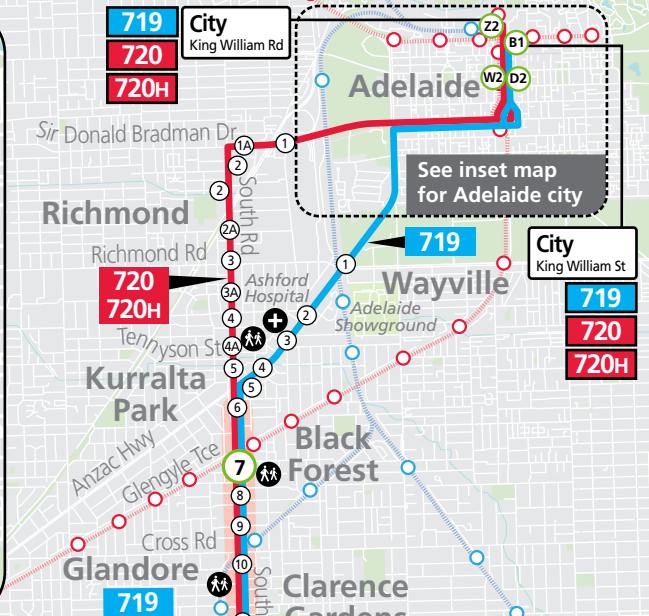

Route descriptions

640 **Marino to Marion Centre Interchange** via Seacombe Road. Service operates Monday–Friday.

719 **Flinders University to city** via South Road. Service operates Monday–Friday.

720 **Old Reynella Interchange to city** via Marion Centre Interchange and South Road. Service operates Monday–Friday.
720H - Services Flinders Medical Centre. Service operates 7 days.

640 Marino to Marion Centre

		Monday to Friday		
AM	640	9.03	9.07	9.20
	640	11.03	11.07	11.20
PM	640	1.03	1.07	1.20
	640	3.03	3.07	3.20
	640	5.03	5.07	5.20

Services may operate to a different timetable during the Christmas holiday period. Visit the Adelaide Metro website during December and January for full details.

640, 719, 720

Old Reynella, Marino & Flinders University to Marion Centre & city

Also shows route 720H

Legend

- Route 640
- Route 719
- Route 720
- Bus stop
- Bus stop on this side only
- Bus stop relating to timetable
- Convenient transfer point
- Park 'n' Ride
- Train line & station
- Tram line & stop
- Hospital
- School
- Shopping Centre
- Educational Institution
- Medical research precinct
- Adelaide Metro InfoCentre