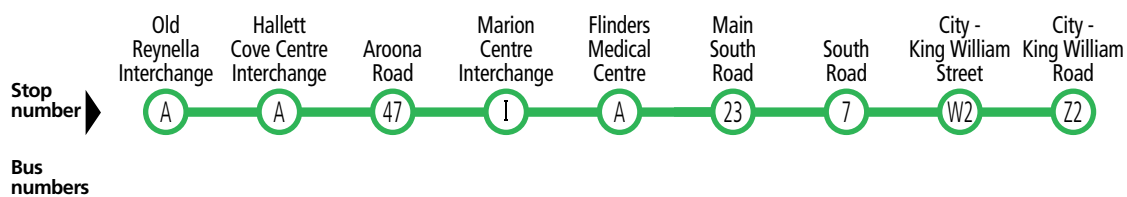

720H Old Reynella to city

		Sunday & public holidays								
AM	720H	7.44	7.53	7.58	8.12	8.20	8.24	8.34	8.50	8.53
	720H	8.44	8.53	8.58	9.12	9.20	9.24	9.34	9.50	9.53
	720H	9.37	9.46	9.51	10.07	10.16	10.20	10.32	10.50	10.53
	720H	10.37	10.46	10.51	11.07	11.16	11.20	11.32	11.50	11.53
	720H	11.37	11.46	11.51	12.07	12.16	12.20	12.32	12.50	12.53
PM	720H	12.37	12.46	12.51	1.07	1.16	1.20	1.32	1.50	1.53
	720H	1.37	1.46	1.51	2.07	2.16	2.20	2.32	2.50	2.53
	720H	2.37	2.46	2.51	3.07	3.16	3.20	3.32	3.50	3.53
	720H	3.37	3.46	3.51	4.07	4.16	4.20	4.32	4.50	4.53
	720H	4.37	4.46	4.51	5.07	5.16	5.20	5.32	5.50	5.53
	720H	5.41	5.50	5.55	6.11	6.20	6.24	6.33	6.50	6.53
	720H	6.41	6.50	6.55	7.09	7.16	7.20	7.29	7.46	7.49
	720H	7.34	7.42	7.47	8.00	8.07	8.10	8.19	8.32	8.35
	720H	8.34	8.42	8.47	9.00	9.07	9.10	9.19	9.32	9.35
	720H	9.34	9.42	9.47	10.00	10.07	10.10	10.19	10.32	10.35