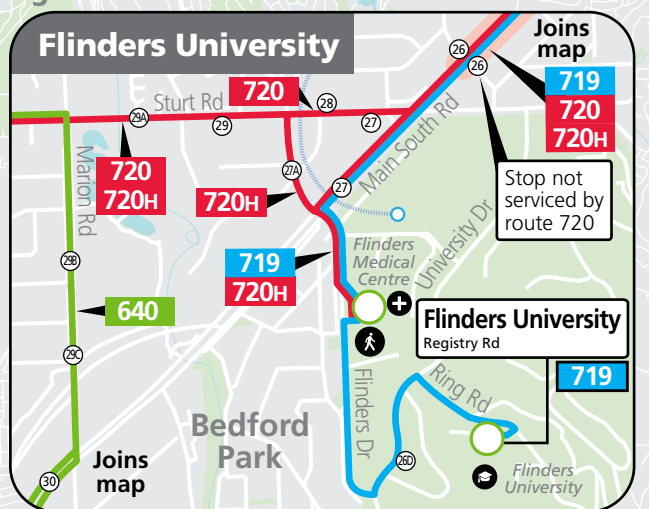

Street Legend

1. Arona Rd