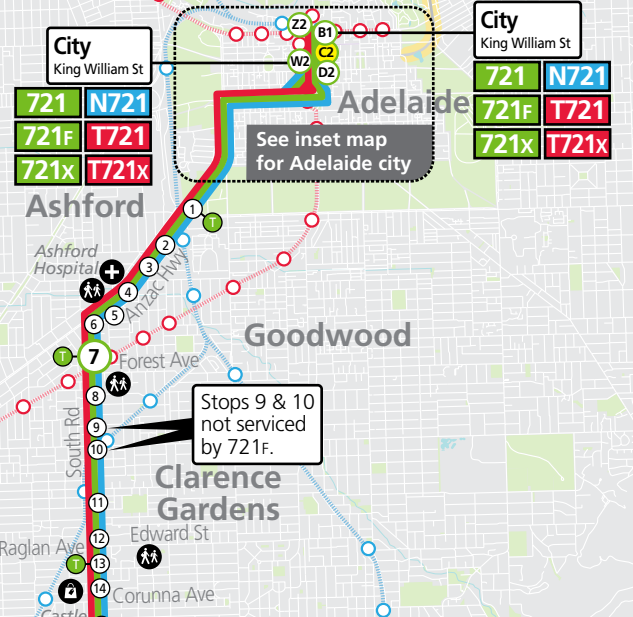

Services may operate to a different timetable during the Christmas holiday period. Visit the Adelaide Metro website during December and January for full details.

		Monday to Friday					
AM		Noarlunga Centre Interchange	Beach Road	Main South Road	Old Reynella Interchange	South Road	City - King William Street
	T721	6.11	6.17	6.23	6.30	*6.51	7.09
	T721x	-	-	-	N6.41	-	7.19
	T721	6.29	6.35	6.41	6.48	*7.09	7.27
	T721x	K6.36	6.42	6.48	N6.54	-	7.34
	T721	6.43	6.49	6.55	7.02	*7.26	7.44
	T721x	6.52	6.58	7.05	-	-	7.48
	T721x	-	-	-	N7.10	-	7.50
	T721	6.58	7.04	7.10	7.17	*7.45	8.04
	T721x	K7.08	7.14	7.20	N7.27	-	8.11
	T721	7.18	7.24	7.31	7.38	*8.06	8.24
	T721x	7.28	7.34	7.41	-	-	8.28
	T721x	-	-	-	N7.48	-	8.32
	T721	7.38	7.44	7.51	7.58	*8.26	8.44
	T721x	K7.45	7.51	7.57	N8.04	-	8.54
	T721x	7.55	8.01	8.08	-	-	8.55
	T721	8.02	8.08	8.15	8.22	*8.47	9.04
	T721	Z8.18	Z8.24	Z8.31	Z8.38	*Z9.03	Z9.20
	T721	Z8.38	Z8.44	Z8.51	Z8.58	*Z9.23	Z9.40

Legend

- R – Bus departs from stop 49 Main South Road, Morphett Vale 5 minutes prior to the time shown.

721 City, Flinders & Morphett Vale to Old Reynella & Noarlunga

Also shows limited route 720H

Sunday & public holidays

Legend

R – Bus departs from stop 49 Main South Road, Morphett Vale 5 minutes prior to the time shown.

N721 City to Colonnades & Seaford

Saturday PM-Sunday AM

	N721						
AM	N721	1.30	1.35	1.55	2.10	2.22	-
	N721	2.30	2.35	2.55	3.10	3.22	3.34
	N721	3.30	3.35	3.55	4.10	4.22	-
	N721	4.30	4.35	4.55	5.10	5.22	5.34

721, T721, N721 Seaford, Noarlunga & Old Reynella to Flinders & City

Legend

North ↑

- Route 721
- Route N721
- Route T721
- Bus stop
- Bus stop on this side only
- Designated stops for T bus services
- Bus stop relating to timetable
- After Midnight Premium City Central bus stop
- Convenient transfer point
- Park 'n' Ride
- Train line & station
- Tram line & stop
- Hospital
- School
- Shopping Centre
- Educational Institution
- Medical research precinct
- Adelaide Metro InfoCentre