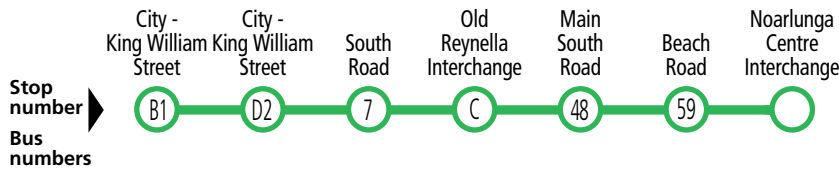

Legend

- E – Bus picks up only.
- Z – Bus does not operate on business days between Christmas Day & New Year's Day.

Explanations

721F buses do not set down between the city and stop 23 Main South Road, Bedford Park when travelling from the city.

Services may operate to a different timetable during the Christmas holiday period. Visit the Adelaide Metro website during December and January for full details.

721x, T721 City to Noarlunga

Monday to Friday