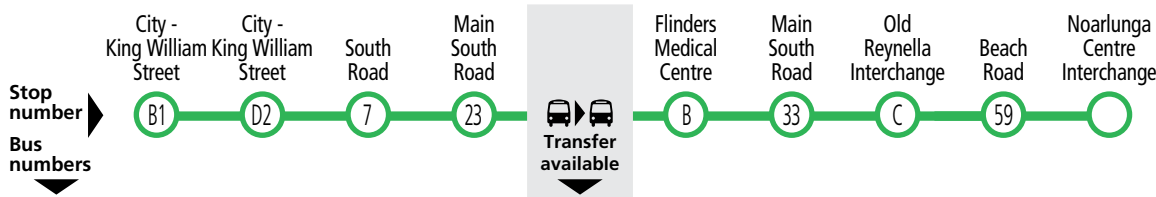

721 City, Flinders & Morphett Vale to Old Reynella & Noarlunga

Also shows limited route 720H

Saturday

AM		City - King William Street	City - King William Street	South Road	Main South Road	Transfer available	Flinders Medical Centre	Main South Road	Old Reynella Interchange	Beach Road	Noarlunga Centre Interchange	
	721	-	-	-	-	-	-	-	-	R6.51	7.00	
	721	-	-	-	-	-	-	-	-	R7.51	8.00	
	721	7.37	7.39	7.50	8.01	-	8.08	8.15	8.25	8.36	8.47	
	720H	8.12	8.14	8.28	8.39	721R	8.46	8.54	9.05	-	-	
	721	8.33	8.35	8.47	8.59	-	9.06	9.14	9.25	9.36	9.47	
	720H	9.10	9.12	9.27	9.39	721R	9.46	9.54	10.05	-	-	
	721	9.33	9.35	9.47	9.59	-	10.06	10.14	10.25	10.36	10.47	
	720H	10.10	10.12	10.27	10.39	721R	10.46	10.54	11.05	-	-	
	721	10.33	10.35	10.47	10.59	-	11.06	11.14	11.25	11.36	11.47	
	720H	11.10	11.12	11.27	11.39	721R	11.46	11.54	12.05	-	-	
	721	11.33	11.35	11.47	11.59	-	12.06	12.14	12.25	12.36	12.47	
	720H	12.10	12.12	12.27	12.39	721R	12.46	12.54	1.05	-	-	
	721	12.33	12.35	12.47	12.59	-	1.06	1.14	1.25	1.36	1.47	
	720H	1.10	1.12	1.27	1.39	721R	1.46	1.54	2.05	-	-	
	721	1.33	1.35	1.47	1.59	-	2.06	2.14	2.25	2.36	2.47	
	720H	2.10	2.12	2.27	2.39	721R	2.46	2.54	3.05	-	-	
	721	2.33	2.35	2.47	2.59	-	3.06	3.14	3.25	3.36	3.47	
	720H	3.10	3.12	3.27	3.39	721R	3.46	3.54	4.05	-	-	
	721	3.33	3.35	3.47	3.59	-	4.06	4.14	4.25	4.36	4.47	
	720H	4.10	4.12	4.27	4.39	721R	4.46	4.54	5.05	-	-	
	721	4.33	4.35	4.47	4.59	-	5.06	5.14	5.25	5.36	5.47	
	720H	5.10	5.12	5.27	5.39	721R	5.46	5.54	6.05	-	-	
	721	5.33	5.35	5.47	5.59	-	6.06	6.14	6.25	6.36	6.47	
	720H	6.12	6.14	6.28	6.39	721R	6.46	6.54	7.05	-	-	
	721	6.37	6.39	6.49	7.00	-	7.07	7.15	7.25	7.34	7.44	
	720H	6.52	6.54	7.08	7.17	721R	7.24	7.32	7.42	-	-	
	721	7.24	7.26	7.36	7.47	-	7.54	8.02	8.12	8.21	8.31	
	720H	7.52	7.54	8.08	8.17	721R	8.24	8.32	8.42	-	-	
	721	8.24	8.26	8.36	8.47	-	8.54	9.02	9.12	9.21	9.31	
	720H	8.52	8.54	9.08	9.17	721R	9.24	9.32	9.42	-	-	
	721	9.24	9.26	9.36	9.47	-	9.54	10.02	10.12	10.21	10.31	
	720H	9.52	9.54	10.08	10.17	721R	10.24	10.32	10.42	-	-	
	721	10.24	10.26	10.36	10.47	-	10.54	11.02	11.12	11.21	11.31	
	720H	10.52	10.54	11.08	11.17	721R	11.24	11.32	11.42	-	-	
	721	11.24	11.26	11.36	11.47	-	11.54	12.02	12.12	12.21	12.31	
	AM	721	12.24	12.26	12.36	12.47	-	12.54	1.02	1.12	1.21	1.31

Legend

- R – Bus departs from stop 49 Main South Road, Morphett Vale 5 minutes prior to the time shown.