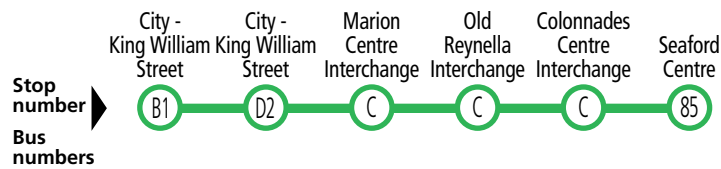

Legend

- R – Bus departs from stop 49 Main South Road, Morphett Vale 5 minutes prior to the time shown.

721 City, Flinders & Morphett Vale to Old Reynella & Noarlunga

Also shows limited route 720H

Sunday & public holidays

Legend

R – Bus departs from stop 49 Main South Road, Morphett Vale 5 minutes prior to the time shown.

N721 City to Colonnades & Seaford

Saturday PM-Sunday AM

	N721						
AM	N721	1.30	1.35	1.55	2.10	2.22	-
	N721	2.30	2.35	2.55	3.10	3.22	3.34
	N721	3.30	3.35	3.55	4.10	4.22	-
	N721	4.30	4.35	4.55	5.10	5.22	5.34