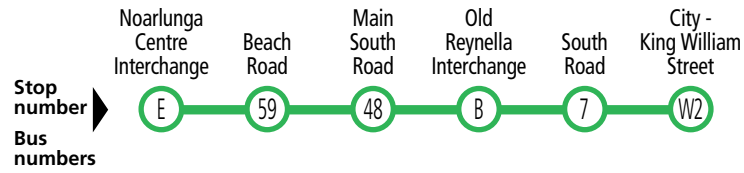

Legend

- D** – Bus sets down only.
- Z** – Bus does not operate on business days between Christmas Day & New Year's Day.

Explanations

721F buses do not pick up after stop 23 South Road, Clovelly Park when travelling towards the city.

Services may operate to a different timetable during the Christmas holiday period. Visit the Adelaide Metro website during December and January for full details.

721x, T721 Noarlunga & Old Reynella to city

Services may operate to a different timetable during the Christmas holiday period. Visit the Adelaide Metro website during December and January for full details.

		Monday to Friday					
AM		Noarlunga Centre Interchange	Beach Road	Main South Road	Old Reynella Interchange	South Road	City - King William Street
	T721	6.11	6.17	6.23	6.30	*6.51	7.09
	T721x	-	-	-	N6.41	-	7.19
	T721	6.29	6.35	6.41	6.48	*7.09	7.27
	T721x	K6.36	6.42	6.48	N6.54	-	7.34
	T721	6.43	6.49	6.55	7.02	*7.26	7.44
	T721x	6.52	6.58	7.05	-	-	7.48
	T721x	-	-	-	N7.10	-	7.50
	T721	6.58	7.04	7.10	7.17	*7.45	8.04
	T721x	K7.08	7.14	7.20	N7.27	-	8.11
	T721	7.18	7.24	7.31	7.38	*8.06	8.24
	T721x	7.28	7.34	7.41	-	-	8.28
	T721x	-	-	-	N7.48	-	8.32
	T721	7.38	7.44	7.51	7.58	*8.26	8.44
	T721x	K7.45	7.51	7.57	N8.04	-	8.54
	T721x	7.55	8.01	8.08	-	-	8.55
	T721	8.02	8.08	8.15	8.22	*8.47	9.04
	T721	Z8.18	Z8.24	Z8.31	Z8.38	*Z9.03	Z9.20
	T721	Z8.38	Z8.44	Z8.51	Z8.58	*Z9.23	Z9.40

Legend

- R – Bus departs from stop 49 Main South Road, Morphett Vale 5 minutes prior to the time shown.

721 City, Flinders & Morphett Vale to Old Reynella & Noarlunga

Also shows limited route 720H

Sunday & public holidays