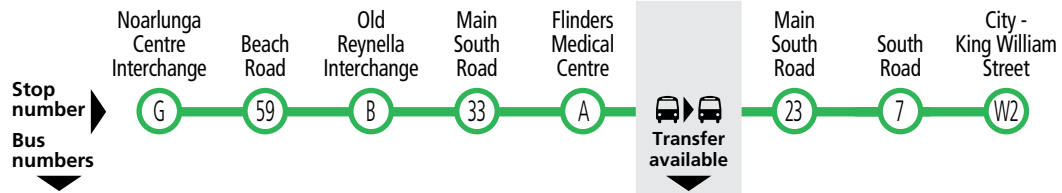

721 Noarlunga & Old Reynella to Flinders & city

Also shows limited route 720H

		Monday to Friday									
AM	721F	5.25	5.31	5.45	5.54	-	-	6.05	D	6.28	
	721F	5.49	5.55	6.10	6.20	6.29	-	6.33	D	6.56	
	721F	6.14	6.20	6.35	6.45	6.54	-	6.58	D	7.21	
	721F	6.39	6.45	7.00	7.10	-	-	7.21	D	7.48	
	721F	6.59	7.05	7.20	7.30	7.41	-	7.46	D	8.19	
	721F	7.23	7.30	7.45	7.56	8.07	-	8.12	D	8.48	
	721F	7.48	7.55	8.10	8.21	8.32	-	8.37	D	9.13	
	721F	8.08	8.15	8.30	8.41	8.52	-	8.56	D	9.22	
	721F	8.28	8.35	8.50	8.59	9.09	-	9.13	D	9.39	
	721F	-	-	Z9.00	Z9.09	Z9.19	-	Z9.23	D	Z9.49	
	721F	8.48	8.55	9.10	9.19	9.29	-	9.33	D	9.59	
	721F	9.18	9.25	9.40	9.49	9.59	-	10.03	D	10.29	
	721F	9.48	9.55	10.10	10.19	10.29	-	10.33	D	10.59	
	721F	10.18	10.25	10.40	10.49	10.59	-	11.03	D	11.29	
	PM	721F	10.48	10.55	11.10	11.19	11.29	-	11.33	D	11.59
		721F	11.18	11.25	11.40	11.49	11.59	-	12.03	D	12.29
721F		11.48	11.55	12.10	12.19	12.29	-	12.33	D	12.59	
721F		12.18	12.25	12.40	12.49	12.59	-	1.03	D	1.29	
721F		12.48	12.55	1.10	1.19	1.29	-	1.33	D	1.59	
721F		1.18	1.25	1.40	1.49	1.59	-	2.03	D	2.29	
721F		1.48	1.55	2.10	2.19	2.29	-	2.33	D	2.59	
721F		2.18	2.25	2.40	2.49	2.59	-	3.03	D	3.29	
721F		2.48	2.55	3.10	3.19	3.29	-	3.33	D	3.59	
721F		3.18	3.25	3.40	3.49	4.00	-	4.05	D	4.31	
721F		3.48	3.55	4.10	4.19	4.30	-	4.35	D	5.01	
721F		4.18	4.25	4.40	4.49	5.00	-	5.05	D	5.31	
721F		4.48	4.55	5.10	5.19	5.30	-	5.35	D	6.01	
721		5.18	5.25	5.40	5.49	6.00	-	6.05	6.14	6.31	
721		5.50	5.56	6.10	6.19	6.28	-	6.32	6.41	6.56	
721		6.05	6.11	6.25	6.34	6.43	-	-	-	-	
721		6.20	6.26	6.40	6.49	6.58	-	7.02	7.11	7.26	
721		6.37	6.43	6.57	7.06	7.15	720H	7.20	7.30	7.50	
721		7.07	7.13	7.27	7.36	7.45	-	7.49	7.58	8.13	
721		7.37	7.43	7.54	8.03	8.12	720H	8.18	8.28	8.44	
721	8.07	8.13	8.24	8.33	8.42	-	8.46	8.54	9.07		
721	8.37	8.43	8.54	9.03	9.12	720H	9.18	9.28	9.44		
721	9.07	9.13	9.24	9.33	9.42	-	9.46	9.54	10.07		
721	9.37	9.43	9.54	10.03	10.12	720H	10.15	10.24	10.40		
721	10.07	10.13	10.24	10.33	10.42	-	10.46	10.54	11.07		

Legend

- **D** – Bus sets down only.
- **Z** – Bus does not operate on business days between Christmas Day & New Year's Day.

Explanations

721F buses do not pick up after stop 23 South Road, Clovelly Park when travelling towards the city.

Services may operate to a different timetable during the Christmas holiday period. Visit the Adelaide Metro website during December and January for full details.