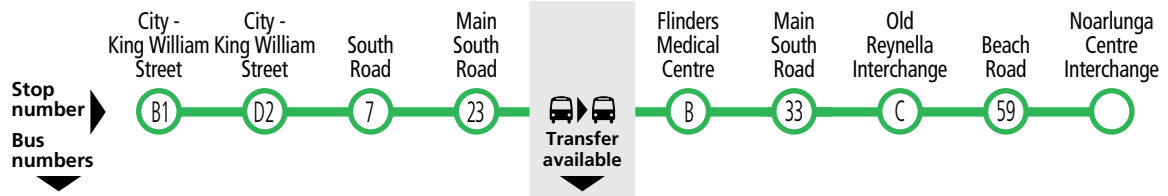

721 City, Flinders & Old Reynella to Noarlunga

Also shows limited route 720H

Monday to Friday											
	721										
AM	721	-	-	-	-	-	-	6.01	6.08	6.17	
	721	-	-	-	-	-	-	6.33	6.40	6.49	
	721	-	-	-	-	-	-	6.53	7.00	7.09	
	721F	6.22	6.24	E6.35	6.44	-	6.51	6.59	7.10	7.19	7.29
	721F	6.42	6.44	E6.55	7.04	-	7.11	7.19	7.30	7.39	7.49
	721F	7.16	7.18	E7.31	7.43	-	7.50	7.58	8.09	8.19	8.30
	721F	7.47	7.49	E8.02	8.14	-	8.21	8.29	8.40	8.50	9.01
	721F	8.17	8.19	E8.32	8.44	-	8.51	8.59	9.10	9.20	9.31
	721F	8.47	8.49	E9.02	9.14	-	9.21	9.29	9.40	9.50	10.01
	721F	9.18	9.20	E9.32	9.44	-	9.51	9.59	10.10	10.21	10.32
PM	721F	9.48	9.50	E10.02	10.14	-	10.21	10.29	10.40	10.51	11.02
	721F	10.18	10.20	E10.32	10.44	-	10.51	10.59	11.10	11.21	11.32
	721F	10.48	10.50	E11.02	11.14	-	11.21	11.29	11.40	11.51	12.02
	721F	11.18	11.20	E11.32	11.44	-	11.51	11.59	12.10	12.21	12.32
	721F	11.48	11.50	E12.02	12.14	-	12.21	12.29	12.40	12.51	1.02
	721F	12.18	12.20	E12.32	12.44	-	12.51	12.59	1.10	1.21	1.32
	721F	12.48	12.50	E1.02	1.14	-	1.21	1.29	1.40	1.51	2.02
	721F	1.18	1.20	E1.32	1.44	-	1.51	1.59	2.10	2.21	2.32
	721F	1.48	1.50	E2.02	2.14	-	2.21	2.29	2.40	2.51	3.02
	721F	2.18	2.20	E2.32	2.44	-	2.51	2.59	3.10	3.21	3.32
	721F	2.33	2.35	E2.47	2.59	-	3.06	3.14	3.25	3.36	3.47
	721F	2.50	2.52	E3.05	3.19	-	3.26	3.35	3.46	3.57	4.08
	721F	3.00	3.02	E3.15	3.29	-	3.36	3.45	3.56	4.07	4.18
	721F	3.15	3.17	E3.30	3.44	-	3.51	4.00	4.11	4.22	4.33
	721F	3.45	3.47	E4.00	4.14	-	4.21	4.30	4.41	4.52	5.03
	721F	3.58	4.00	E4.13	4.27	-	4.34	4.43	4.54	5.05	5.16
	721F	4.13	4.15	E4.29	4.43	-	4.51	5.00	5.12	5.23	5.34
	721F	4.33	4.35	E4.49	5.03	-	5.11	5.20	5.32	5.43	5.54
	721F	4.43	4.45	E4.59	5.13	-	5.21	5.30	5.42	5.53	6.04
	721F	4.53	4.55	E5.09	5.23	-	5.31	5.40	5.52	6.03	6.14
	721F	5.03	5.05	E5.19	5.33	-	5.41	5.50	6.02	6.13	6.24
	721F	5.13	5.15	E5.29	5.43	-	5.51	6.00	6.12	6.23	6.34
	721F	5.23	5.25	E5.39	5.53	-	6.01	6.10	6.22	6.33	6.44
	721F	5.33	5.35	E5.48	6.02	-	6.09	6.17	6.29	6.38	6.48
	721F	5.50	5.52	E6.04	6.16	-	6.23	6.31	6.42	6.51	7.01
	721F	6.03	6.05	E6.17	6.26	-	6.33	6.41	6.52	7.01	7.11
	721F	6.18	6.20	E6.32	6.41	-	6.48	6.56	7.07	7.16	7.26
	721F	6.33	6.35	E6.47	6.56	-	7.03	7.11	7.22	7.31	7.41
	721F	6.48	6.50	E7.02	7.11	-	7.18	7.26	7.37	7.46	7.56
	721F	7.00	7.02	E7.14	7.23	-	7.30	7.38	7.49	7.58	8.08
721	7.16	7.18	7.30	7.39	-	7.46	7.54	8.04	8.13	8.23	
721	7.29	7.31	7.43	7.52	-	7.59	8.07	8.17	8.26	8.36	
720H	7.55	7.57	8.11	8.23	721	28.29	28.37	28.47	28.56	29.06	
721	8.29	8.31	8.43	8.52	-	8.59	9.07	9.17	9.26	9.36	
720H	8.55	8.57	9.11	9.22	721	29.29	29.37	29.47	29.56	30.06	
721	9.29	9.31	9.43	9.52	-	9.59	10.07	10.17	10.26	10.36	
720H	9.55	9.57	10.11	10.22	721	30.29	30.37	30.47	30.56	31.06	
721	10.29	10.31	10.43	10.52	-	10.59	11.07	11.17	11.26	11.36	
720H	10.55	10.57	11.11	11.22	721	31.29	31.37	31.47	31.56	32.06	
721	11.29	11.31	11.43	11.52	-	11.59	12.07	12.17	12.26	12.36	

Legend

- E – Bus picks up only.
- Z – Bus does not operate on business days between Christmas Day & New Year's Day.

Explanations

721F buses do not set down between the city and stop 23 Main South Road, Bedford Park when travelling from the city.

Services may operate to a different timetable during the Christmas holiday period. Visit the Adelaide Metro website during December and January for full details.