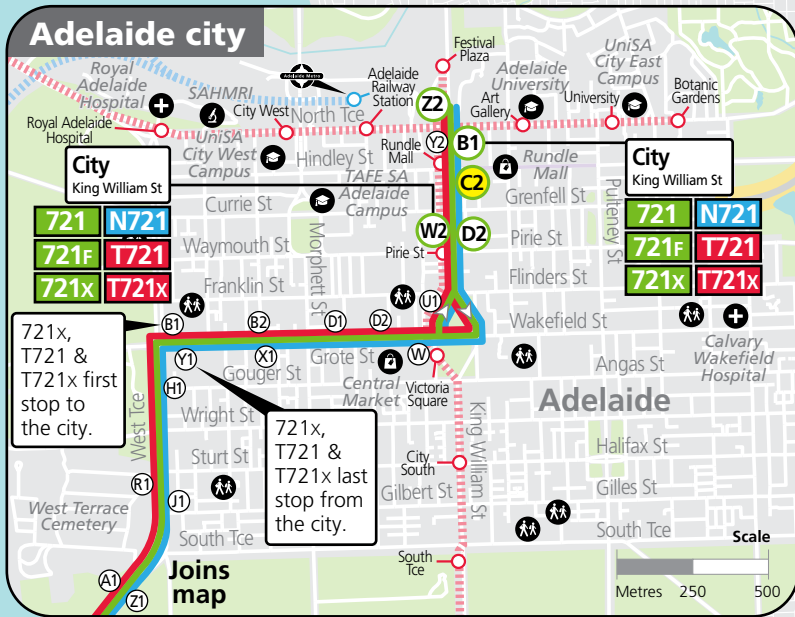

Services may operate to a different timetable during the Christmas holiday period. Visit the Adelaide Metro website during December and January for full details.

		Monday to Friday					
AM		Noarlunga Centre Interchange	Beach Road	Main South Road	Old Reynella Interchange	South Road	City - King William Street
	T721	6.11	6.17	6.23	6.30	*6.51	7.09
	T721x	-	-	-	N6.41	-	7.19
	T721	6.29	6.35	6.41	6.48	*7.09	7.27
	T721x	K6.36	6.42	6.48	N6.54	-	7.34
	T721	6.43	6.49	6.55	7.02	*7.26	7.44
	T721x	6.52	6.58	7.05	-	-	7.48
	T721x	-	-	-	N7.10	-	7.50
	T721	6.58	7.04	7.10	7.17	*7.45	8.04
	T721x	K7.08	7.14	7.20	N7.27	-	8.11
	T721	7.18	7.24	7.31	7.38	*8.06	8.24
	T721x	7.28	7.34	7.41	-	-	8.28
	T721x	-	-	-	N7.48	-	8.32
	T721	7.38	7.44	7.51	7.58	*8.26	8.44
	T721x	K7.45	7.51	7.57	N8.04	-	8.54
	T721x	7.55	8.01	8.08	-	-	8.55
	T721	8.02	8.08	8.15	8.22	*8.47	9.04
	T721	Z8.18	Z8.24	Z8.31	Z8.38	*Z9.03	Z9.20
	T721	Z8.38	Z8.44	Z8.51	Z8.58	*Z9.23	Z9.40

Legend

- R – Bus departs from stop 49 Main South Road, Morphett Vale 5 minutes prior to the time shown.

721 City, Flinders & Morphett Vale to Old Reynella & Noarlunga

Also shows limited route 720H

Sunday & public holidays

Legend

R – Bus departs from stop 49 Main South Road, Morphett Vale 5 minutes prior to the time shown.

N721 City to Colonnades & Seaford

Saturday PM-Sunday AM

	N721						
AM	N721	1.30	1.35	1.55	2.10	2.22	-
	N721	2.30	2.35	2.55	3.10	3.22	3.34
	N721	3.30	3.35	3.55	4.10	4.22	-
	N721	4.30	4.35	4.55	5.10	5.22	5.34

721, T721, N721 Seaford, Noarlunga & Old Reynella to Flinders & City

Legend

North ↑

- Route 721
- Route N721
- Route T721
- Bus stop
- Bus stop on this side only
- Designated stops for T bus services
- Bus stop relating to timetable
- After Midnight Premium City Central bus stop
- Convenient transfer point
- Park 'n' Ride
- Train line & station
- Tram line & stop
- Hospital
- School
- Shopping Centre
- Educational Institution
- Medical research precinct
- Adelaide Metro InfoCentre