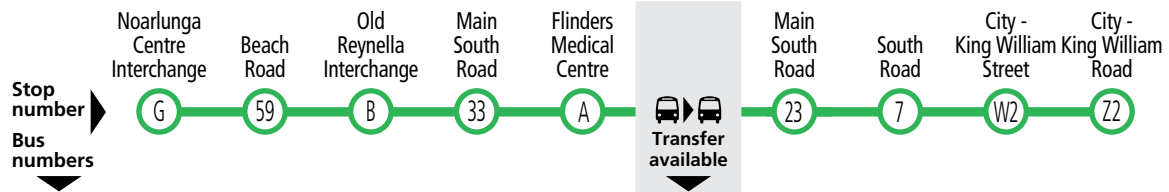

721 Noarlunga & Old Reynella to Flinders & city

Also shows limited route 720H

		Saturday									
		Noarlunga Centre Interchange	Beach Road	Old Reynella Interchange	Main South Road	Flinders Medical Centre	Transfer available	Main South Road	South Road	City - King William Street	City - King William Road
AM	721	6.08	6.13	6.26	6.35	6.45	-	6.49	6.58	7.11	7.14
	721	-	-	7.02	7.11	7.21	720H	7.27	7.36	7.52	7.55
	721	7.08	7.13	7.26	7.35	7.45	-	7.49	7.58	8.11	8.14
	721	-	-	8.02	8.11	8.21	720H	8.25	8.36	8.54	8.57
	721	8.06	8.12	8.25	8.34	8.44	-	8.48	8.58	9.11	9.14
	721	-	-	8.57	9.06	9.16	720H	9.20	9.35	9.55	9.58
	721	8.55	9.02	9.17	9.26	9.36	-	9.40	9.55	10.11	10.14
	721	-	-	9.57	10.06	10.16	720H	10.20	10.35	10.55	10.58
	721	9.55	10.02	10.17	10.26	10.36	-	10.40	10.55	11.11	11.14
	721	-	-	10.57	11.06	11.16	720H	11.20	11.35	11.55	11.58
	721	10.55	11.02	11.17	11.26	11.36	-	11.40	11.55	12.11	12.14
	721	-	-	11.57	12.06	12.16	720H	12.20	12.35	12.55	12.58
PM	721	11.55	12.02	12.17	12.26	12.36	-	12.40	12.55	1.11	1.14
	721	-	-	12.57	1.06	1.16	720H	1.20	1.32	1.50	1.53
	721	12.55	1.02	1.17	1.26	1.36	-	1.40	1.52	2.06	2.09
	721	-	-	1.57	2.06	2.16	720H	2.20	2.32	2.50	2.53
	721	1.55	2.02	2.17	2.26	2.36	-	2.40	2.52	3.06	3.09
	721	-	-	2.57	3.06	3.16	720H	3.20	3.32	3.50	3.53
	721	2.55	3.02	3.17	3.26	3.36	-	3.40	3.52	4.06	4.09
	721	-	-	3.57	4.06	4.16	720H	4.20	4.32	4.50	4.53
	721	3.55	4.02	4.17	4.26	4.36	-	4.40	4.52	5.06	5.09
	721	-	-	4.57	5.06	5.16	720H	5.20	5.32	5.50	5.53
	721	4.55	5.02	5.17	5.26	5.36	-	5.40	5.52	6.06	6.09
	721	-	-	5.57	6.06	6.16	720H	6.20	6.29	6.46	6.49
	721	6.01	6.07	6.20	6.29	6.39	-	6.43	6.52	7.05	7.08
	721	-	-	6.50	6.59	7.09	720H	7.18	7.27	7.44	7.47
	721	7.01	7.07	7.20	7.29	7.39	-	7.43	7.52	8.05	8.08
	721	-	-	7.50	7.59	8.09	720H	8.13	8.22	8.39	8.42
	721	8.01	8.07	8.20	8.29	8.39	-	8.43	8.52	9.05	9.08
	721	-	-	8.50	8.59	9.08	720H	9.13	9.22	9.39	9.42
	721	9.01	9.07	9.18	9.27	9.36	-	9.40	9.49	10.00	10.03
	721	-	-	9.50	9.59	10.08	720H	10.13	10.22	10.39	10.42
	721	10.01	10.07	10.18	10.27	10.36	-	10.40	10.49	11.00	11.03
	721	-	-	9.50	9.59	10.08	720H	10.13	10.22	10.39	10.42
	721	11.01	11.07	11.18	11.27	11.36	-	11.40	11.49	12.00	12.03