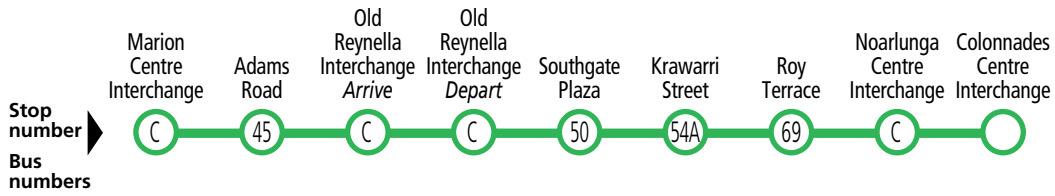

734 Marion & Old Reynella to Noarlunga & Colonnades

Saturday

AM	734	-	-	-	7.28	7.36	7.39	*7.53	8.00	-
	734	7.58	8.09	8.23	8.27	8.36	8.39	*8.53	*9.00	9.03
PM	734	8.58	9.09	9.23	9.25	9.35	9.38	*9.52	*10.00	10.03
	734	9.55	10.06	10.21	10.25	10.35	10.38	*10.52	*11.00	11.03
	734	10.55	11.06	11.21	11.25	11.35	11.38	*11.52	*12.00	12.03
	734	11.55	12.06	12.21	12.25	12.35	12.38	*12.52	*1.00	1.03
	734	12.55	1.06	1.21	1.25	1.35	1.38	*1.52	*2.00	2.03
	734	1.55	2.06	2.21	2.25	2.35	2.38	*2.52	*3.00	3.03
	734	2.55	3.06	3.21	3.25	3.35	3.38	*3.52	*4.00	4.03
	734	3.55	4.06	4.21	4.25	4.35	4.38	*4.52	*5.00	5.03
	734	4.55	5.06	5.21	5.25	5.33	5.36	*5.49	5.56	-
	734	5.55	6.06	6.21	6.25	6.33	6.36	*6.49	6.56	-
PM	734	6.55	7.06	7.21	7.25	7.33	7.36	*7.49	7.55	-
	734	7.46	7.57	8.11	8.12	8.20	8.23	*8.36	8.42	-
	734	8.46	8.57	9.11	9.12	9.20	9.23	*9.36	9.42	-
	734	9.46	9.57	10.11	10.12	10.20	10.23	*10.36	10.42	-
	734	10.46	10.57	11.11	11.12	11.20	11.23	*11.36	11.42	-
	734	10.46	10.57	11.11	11.12	11.20	11.23	*11.36	11.42	-

Legend

* – Times are approximate only.
Bus does not have to wait until this time to depart stop.

Connections

Connections are available to and from the city at Old Reynella Interchange. See the 721-T721-N721 and 722-T722 timetables for more information.