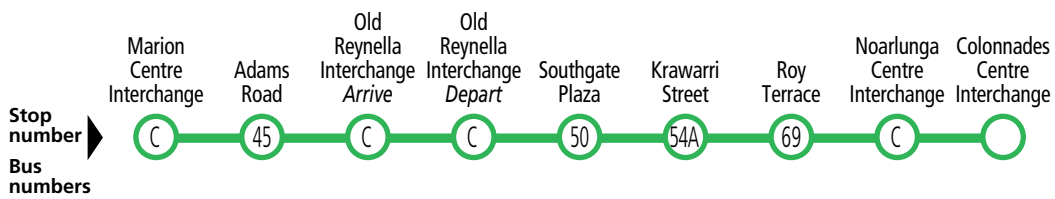

734 Marion & Old Reynella to Noarlunga & Colonnades

Sunday & public holidays

AM	734	-	-	-	7.29	7.37	7.40	*7.54	8.01	-
	734	8.01	8.12	8.26	8.28	8.37	8.40	*8.54	*9.01	9.04
PM	734	8.58	9.09	9.24	9.26	9.36	9.39	*9.53	*10.01	10.04
	734	9.58	10.09	10.24	10.26	10.36	10.39	*10.53	*11.01	11.04
	734	10.58	11.09	11.24	11.26	11.36	11.39	*11.53	*12.01	12.04
	734	11.58	12.09	12.24	12.26	12.36	12.39	*12.53	*1.01	1.04
	734	12.58	1.09	1.24	1.26	1.36	1.39	*1.53	*2.01	2.04
	734	1.58	2.09	2.24	2.26	2.36	2.39	*2.53	*3.01	3.04
	734	2.58	3.09	3.24	3.26	3.36	3.39	*3.53	*4.01	4.04
	734	3.58	4.09	4.24	4.26	4.36	4.39	*4.53	*5.01	5.04
	734	4.58	5.09	5.24	5.26	5.34	5.37	*5.50	5.57	-
	734	5.58	6.09	6.24	6.26	6.34	6.37	*6.50	6.57	-
PM	734	6.46	6.56	7.09	7.11	7.19	7.22	*7.35	7.41	-
	734	7.46	7.56	8.09	8.11	8.19	8.22	*8.35	8.41	-
	734	8.46	8.56	9.09	9.11	9.19	9.22	*9.35	9.41	-
	734	9.46	9.56	10.09	10.11	10.19	10.22	*10.35	10.41	-
	734	10.46	10.56	11.09	11.11	11.19	11.22	*11.35	11.41	-
	734	10.46	10.56	11.09	11.11	11.19	11.22	*11.35	11.41	-

Legend

* – Times are approximate only.
Bus does not have to wait until this time to depart stop.

Connections

Connections are available to and from the city at Old Reynella Interchange. See the 721-T721-N721 and 722-T722 timetables for more information.