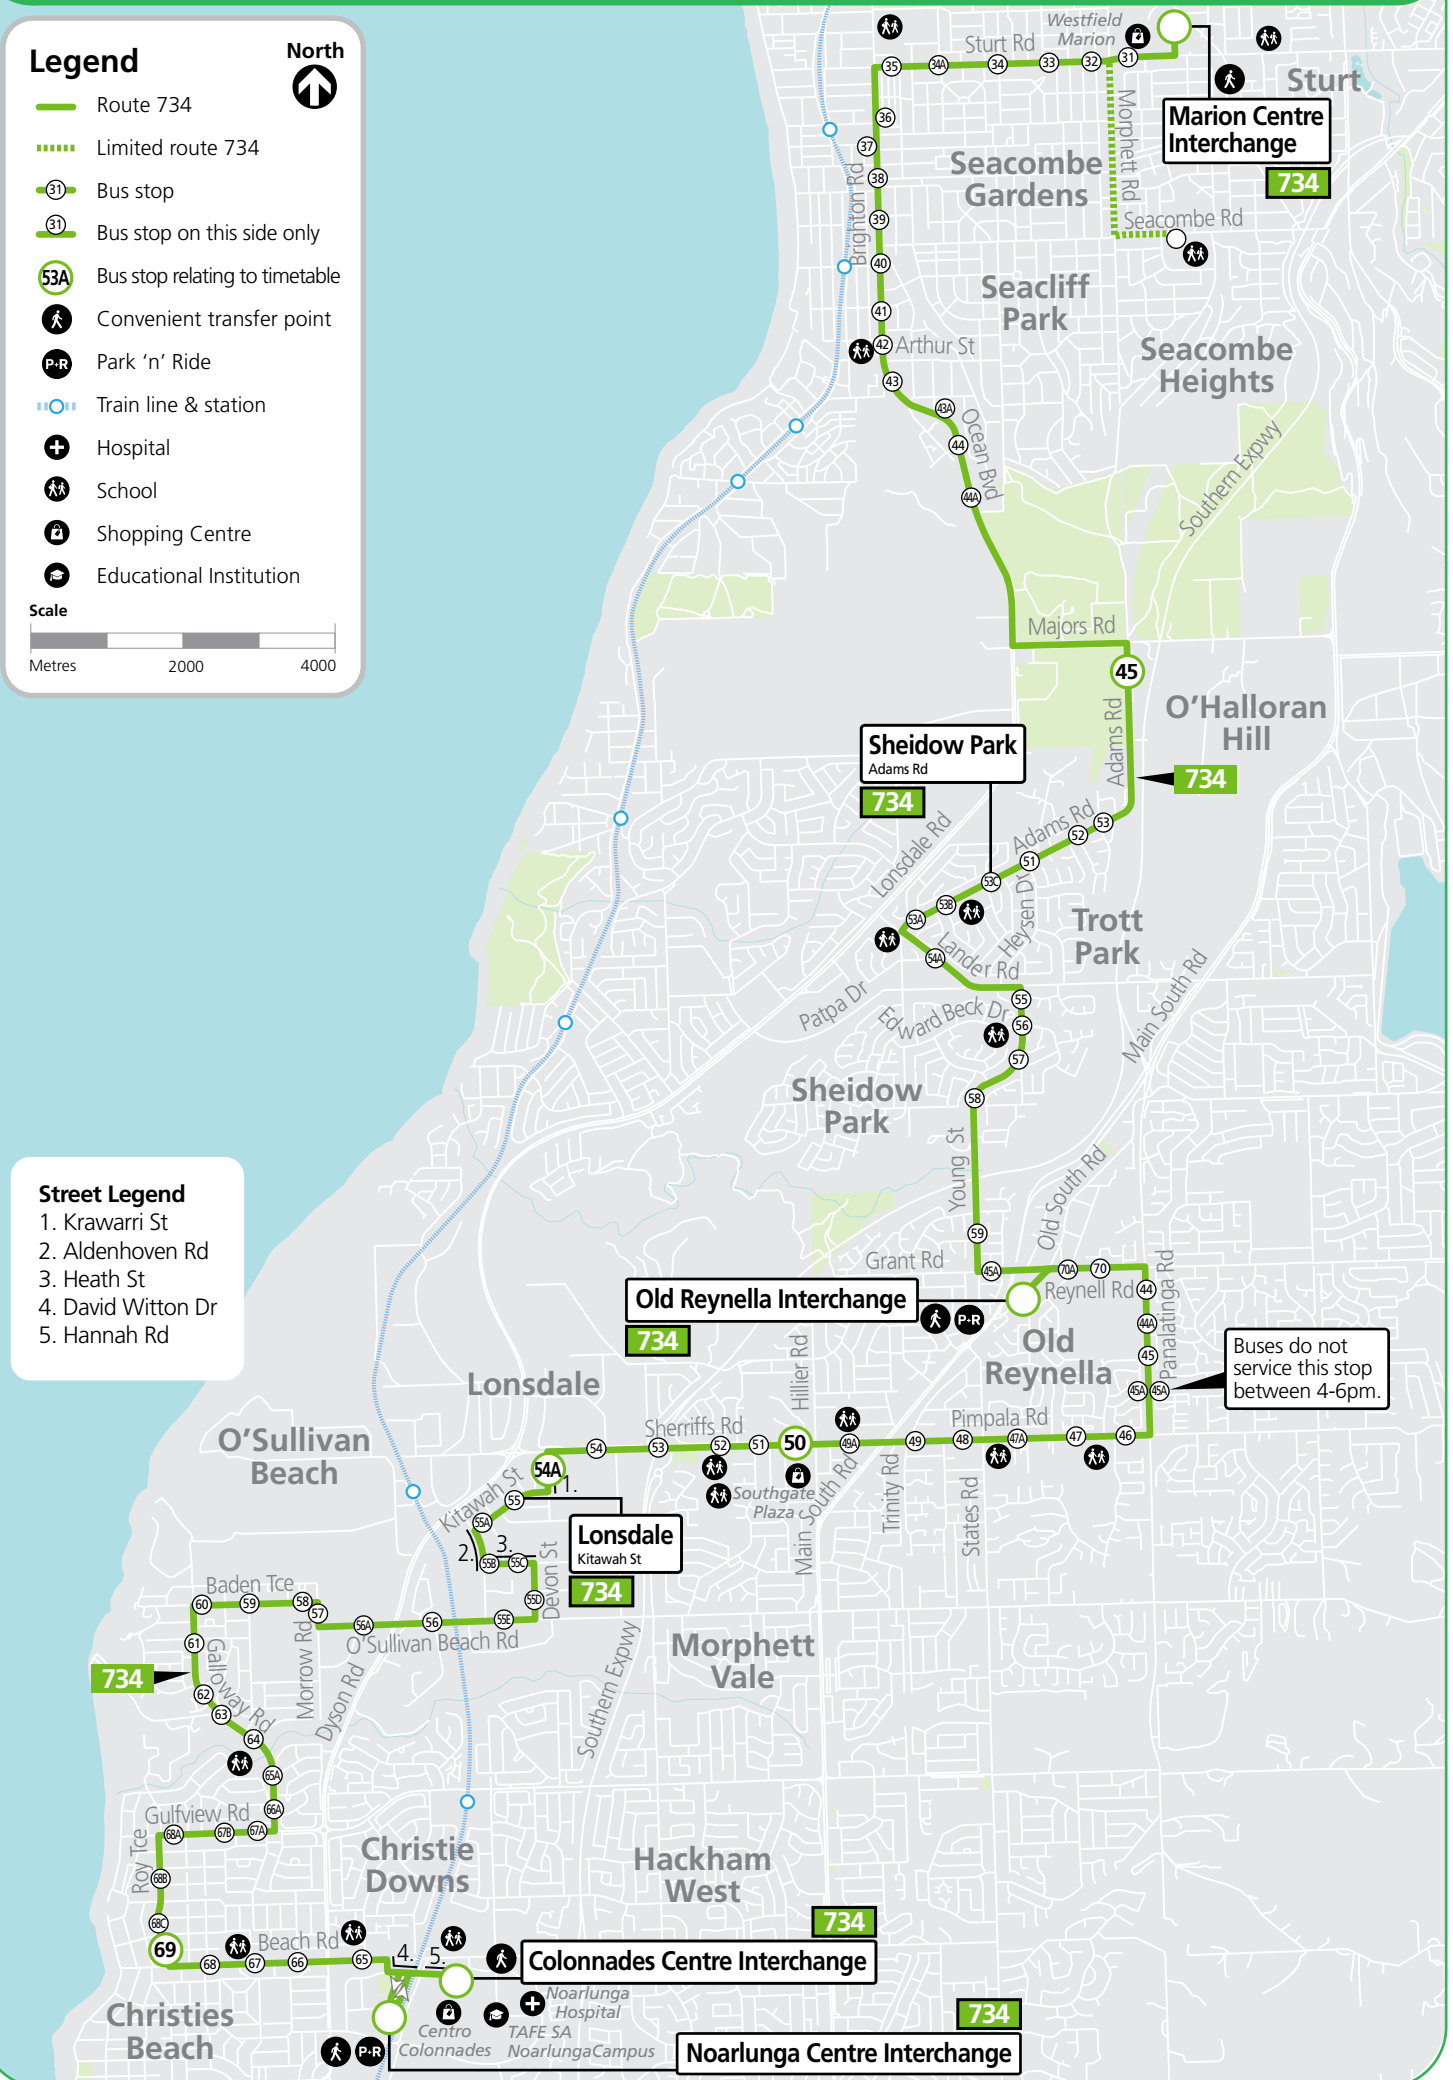

734 Colonnades & Noarlunga to Marion

Legend

- Route 734
- Limited route 734
- Bus stop
- Bus stop on this side only
- Bus stop relating to timetable
- Convenient transfer point
- Park 'n' Ride
- Train line & station
- Hospital
- School
- Shopping Centre
- Educational Institution

Street Legend

1. Krawarri St
2. Aldenhoven Rd
3. Heath St
4. David Witton Dr
5. Hannah Rd