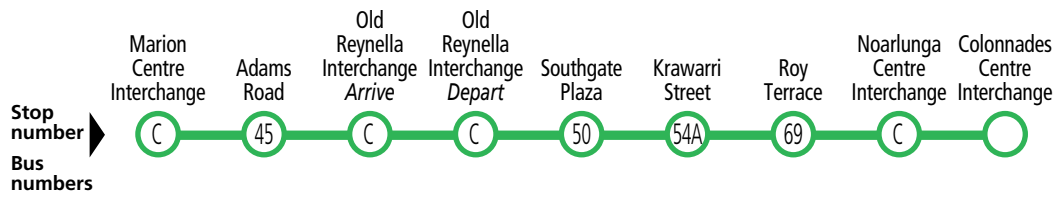

734 Marion, Sheidow Park & Lonsdale to Noarlunga & Colonnades

Monday to Friday										
AM	734	-	-	-	-	-	K6.11	*6.26	6.32	-
	734	-	C6.20	6.29	6.32	6.42	6.45	*7.00	7.06	-
	734	-	C6.40	6.49	6.52	7.02	7.05	*7.20	7.26	-
	734	-	C7.06	7.16	7.20	7.30	7.33	*7.49	*7.57	8.00
	734	-	C7.31	7.41	7.43	7.55	7.58	*8.14	*8.22	8.25
	734	-	C7.57	8.07	8.09	8.21	8.24	*8.40	*8.48	8.51
	734	8.14	8.25	8.40	8.42	8.52	8.55	*9.11	*9.19	9.22
	734	8.42	8.53	9.08	9.10	9.20	9.23	*9.39	*9.47	9.50
	734	9.12	9.23	9.38	9.40	9.50	9.53	*10.09	*10.17	10.20
	734	9.42	9.53	10.08	10.10	10.20	10.23	*10.39	*10.47	10.50
	734	10.12	10.23	10.38	10.40	10.50	10.53	*11.09	*11.17	11.20
	734	10.42	10.53	11.08	11.10	11.20	11.23	*11.39	*11.47	11.50
	734	11.12	11.23	11.38	11.40	11.50	11.53	*12.09	*12.17	12.20
	734	11.42	11.53	12.08	12.10	12.20	12.23	*12.39	*12.47	12.50
PM	734	12.12	12.23	12.38	12.40	12.50	12.53	*1.09	*1.17	1.20
	734	12.42	12.53	1.08	1.10	1.20	1.23	*1.39	*1.47	1.50
	734	1.12	1.23	1.38	1.40	1.50	1.53	*2.09	*2.17	2.20
	734	1.42	1.53	2.08	2.10	2.20	2.23	*2.39	*2.47	2.50
	734	2.12	2.23	2.38	2.40	2.50	2.53	*3.09	*3.17	3.20
	734	M2.42	2.53	3.08	3.10	3.20	3.23	*3.39	*3.47	3.50
	734	S3.24	3.37	3.54	3.56	4.08	4.12	*4.28	*4.36	4.39
	734	3.42	3.55	4.10	4.12	4.26	4.30	*4.46	*4.54	4.57
	734	4.12	4.25	4.40	4.42	4.56	5.00	*5.16	*5.24	5.27
	734	4.42	4.54	5.10	5.12	5.23	5.27	*5.43	*5.51	5.54
	734	5.12	5.24	5.40	5.42	5.53	5.56	*6.12	*6.19	6.22
	734	5.47	5.58	6.12	6.14	6.25	6.28	*6.41	*6.47	6.50
	734	6.17	6.28	6.42	6.44	6.54	6.57	*7.10	*7.16	7.19
	734	6.42	6.53	7.07	7.09	7.21	7.24	*7.37	*7.43	7.46
	734	6.57	7.08	7.22	7.24	7.33	7.36	*7.49	7.55	-
	734	7.51	8.02	8.16	8.18	8.27	8.30	*8.43	8.49	-
	734	8.51	9.02	9.16	9.18	9.27	9.30	*9.43	9.49	-
	734	9.51	10.01	10.15	10.17	10.25	10.28	*10.40	10.45	-
	734	10.51	11.01	11.15	11.17	11.25	11.28	*11.40	11.45	-

Legend

- **C** – Bus departs from stop 53C Adams Road, Sheidow Park at time shown.
- **K** – Bus departs from stop 55 Kitawah Street, Lonsdale at the time shown.
- **M** – Bus departs from Seaview High School 7 minutes prior to the time shown, school day Mondays only.
- **S** – Bus departs from Seaview High School 7 minutes prior to the time shown, school day Tuesdays to Fridays only.
- ***** – Times are approximate only. Bus does not have to wait until this time to depart stop.

Connections

Connections are available to and from the city at Old Reynella Interchange. See the 721-T721-N721 and 722-T722 timetables for more information.

Services may operate to a different timetable during the Christmas holiday period.
Visit the Adelaide Metro website during December and January for full details.