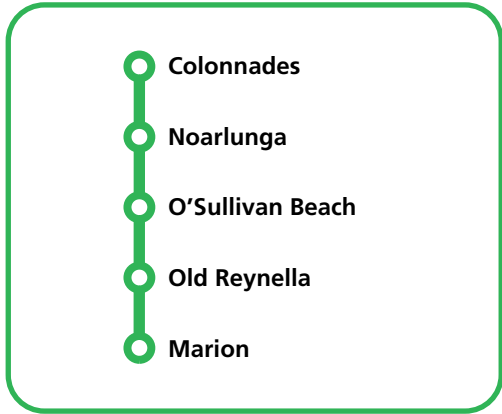

734

Effective **29 January 2023**

734

Colonnades & Noarlunga to Marion

Useful information

Visit adelaidemetro.com.au
Get real time journey planning, fare information, disruption alerts & more

Great public transport apps
Download the one for you - Transit - Moovit - NextThere

Route descriptions

734 Colonnades Centre Interchange & Noarlunga Centre Interchange to Marion Centre Interchange
via O'Sullivan Beach, Southgate Plaza, Adams Road & Brighton Road.
Service operates 7 days.

Connections

Connections are available to and from the city at Old Reynella Interchange. See the 721-T721-N721 and 722-T722 timetables for more information.

734 Colonnades & Noarlunga to Marion

Sunday & public holidays

Connections

Connections are available to and from the city at Old Reynella Interchange. See the 721-T721-N721 and 722-T722 timetables for more information.

734 Colonnades & Noarlunga to Marion

Legend

- Route 734
- Limited route 734
- Bus stop
- Bus stop on this side only
- Bus stop relating to timetable
- Convenient transfer point
- Park 'n' Ride
- Train line & station
- Hospital
- School
- Shopping Centre
- Educational Institution