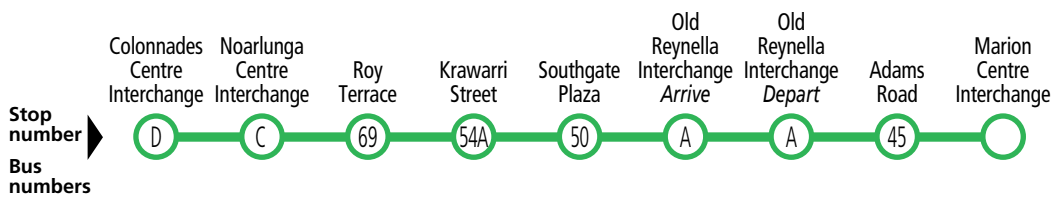

Route descriptions

734 Colonnades Centre Interchange & Noarlunga Centre Interchange to Marion Centre Interchange
via O'Sullivan Beach, Southgate Plaza, Adams Road & Brighton Road.
Service operates 7 days.

Connections

Connections are available to and from the city at Old Reynella Interchange. See the 721-T721-N721 and 722-T722 timetables for more information.

Services may operate to a different timetable during the Christmas holiday period.

Visit the Adelaide Metro website during December and January for full details.

734 Colonnades & Noarlunga to Marion

Saturday

	734	Colonnades Centre Interchange	Noarlunga Centre Interchange	Roy Terrace	Krawarri Street	Southgate Plaza	Old Reynella Interchange Arrive	Old Reynella Interchange Depart	Adams Road	Marion Centre Interchange
AM	734	-	6.51	6.55	7.09	7.13	7.25	7.27	7.38	7.54
	734	-	7.51	7.55	8.09	8.13	8.25	8.27	8.38	8.54
	734	8.38	8.40	8.44	8.59	9.03	9.15	9.17	9.28	9.44
	734	9.38	9.40	9.44	9.59	10.03	10.15	10.17	10.28	10.44
	734	10.38	10.40	10.44	10.59	11.03	11.15	11.17	11.28	11.44
PM	734	11.38	11.40	11.44	11.59	12.03	12.15	12.17	12.28	12.44
	734	12.38	12.40	12.44	12.59	1.03	1.15	1.17	1.28	1.44
	734	1.38	1.40	1.44	1.59	2.03	2.15	2.17	2.28	2.44
	734	2.38	2.40	2.44	2.59	3.03	3.15	3.17	3.28	3.44
	734	3.38	3.40	3.44	3.59	4.03	4.15	4.17	4.28	4.44
	734	4.38	4.40	4.44	4.59	5.03	5.15	5.17	5.28	5.44
	734	5.46	5.48	5.51	6.04	6.07	6.18	6.20	6.31	6.44
	734	6.46	6.48	6.51	7.04	7.07	7.18	7.20	7.31	7.44
	734	-	7.49	7.52	8.05	8.08	8.18	8.20	8.31	8.43
	734	-	8.49	8.52	9.05	9.08	9.18	9.20	9.31	9.43
	734	-	9.49	9.52	10.05	10.08	10.18	10.20	10.31	10.43
	734	-	10.49	10.52	11.05	11.08	11.18	11.20	11.31	11.43

Connections

Connections are available to and from the city at Old Reynella Interchange. See the 721-T721-N721 and 722-T722 timetables for more information.

734 Colonnades & Noarlunga to Marion

Sunday & public holidays