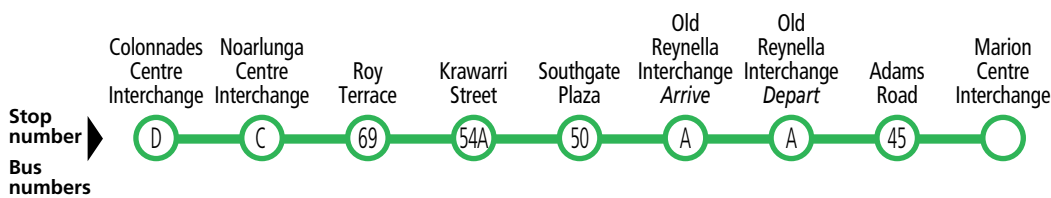

Route descriptions

734 Colonnades Centre Interchange & Noarlunga Centre Interchange to Marion Centre Interchange
via O'Sullivan Beach, Southgate Plaza, Adams Road & Brighton Road.
Service operates 7 days.

Connections

Connections are available to and from the city at Old Reynella Interchange. See the 721-T721-N721 and 722-T722 timetables for more information.

Services may operate to a different timetable during the Christmas holiday period.

Visit the Adelaide Metro website during December and January for full details.

734 Colonnades & Noarlunga to Marion

Saturday

	734	Colonnades Centre Interchange	Noarlunga Centre Interchange	Roy Terrace	Krawarri Street	Southgate Plaza	Old Reynella Interchange Arrive	Old Reynella Interchange Depart	Adams Road	Marion Centre Interchange
AM	734	-	6.51	6.55	7.09	7.13	7.25	7.27	7.38	7.54
	734	-	7.51	7.55	8.09	8.13	8.25	8.27	8.38	8.54
	734	8.38	8.40	8.44	8.59	9.03	9.15	9.17	9.28	9.44
	734	9.38	9.40	9.44	9.59	10.03	10.15	10.17	10.28	10.44
	734	10.38	10.40	10.44	10.59	11.03	11.15	11.17	11.28	11.44
PM	734	11.38	11.40	11.44	11.59	12.03	12.15	12.17	12.28	12.44
	734	12.38	12.40	12.44	12.59	1.03	1.15	1.17	1.28	1.44
	734	1.38	1.40	1.44	1.59	2.03	2.15	2.17	2.28	2.44
	734	2.38	2.40	2.44	2.59	3.03	3.15	3.17	3.28	3.44
	734	3.38	3.40	3.44	3.59	4.03	4.15	4.17	4.28	4.44
	734	4.38	4.40	4.44	4.59	5.03	5.15	5.17	5.28	5.44
	734	5.46	5.48	5.51	6.04	6.07	6.18	6.20	6.31	6.44
	734	6.46	6.48	6.51	7.04	7.07	7.18	7.20	7.31	7.44
	734	-	7.49	7.52	8.05	8.08	8.18	8.20	8.31	8.43
	734	-	8.49	8.52	9.05	9.08	9.18	9.20	9.31	9.43
	734	-	9.49	9.52	10.05	10.08	10.18	10.20	10.31	10.43
	734	-	10.49	10.52	11.05	11.08	11.18	11.20	11.31	11.43

Connections

Connections are available to and from the city at Old Reynella Interchange. See the 721-T721-N721 and 722-T722 timetables for more information.

734 Colonnades & Noarlunga to Marion

Sunday & public holidays