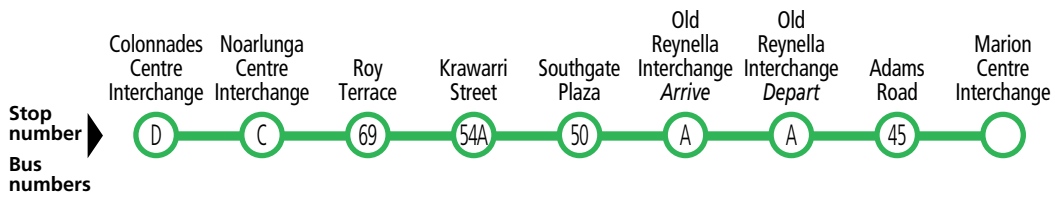

Route descriptions

734 Colonnades Centre Interchange & Noarlunga Centre Interchange to Marion Centre Interchange
via O'Sullivan Beach, Southgate Plaza, Adams Road & Brighton Road.
Service operates 7 days.

Services may operate to a different timetable during the Christmas holiday period.
Visit the Adelaide Metro website during December and January for full details.

734 Colonnades & Noarlunga to Marion

Monday to Friday

Connections

Connections are available to and from the city at Old Reynella Interchange. See the 721-T721-N721 and 722-T722 timetables for more information.

Services may operate to a different timetable during the Christmas holiday period.