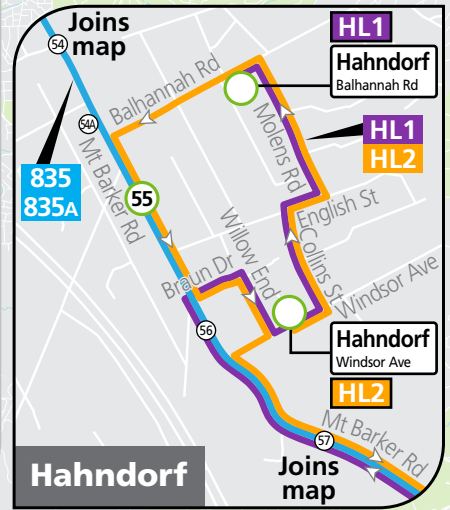

Route descriptions

830F **Lobethal to city** via Woodside, Verdun & South Eastern Freeway. Service operates Monday–Friday.

834 **Verdun to Lobethal** via Onkaparinga Valley Road, Nairne Road & Woodside Road. Service operates Monday–Friday.
834A - operates via Onkaparinga Valley Road bypassing Nairne & Riverview Road.

HL1 **Mount Barker to Hahndorf** via Mount Barker Road. Service operates Friday only.

HL2 **Hahndorf to Mount Barker** via Mount Barker Road. Service operates Friday only.

830F, 834, 835, HL1, HL2

Lobethal to Verdun, Mount Barker & city
Also shows routes 834A & 835A

Legend

- Route 830F
- Route 834
- Route 835
- - - - Limited service
- Route HL1
- Route HL2
- 16 Bus stop
- 56 Bus stop relating to timetable
- Convenient transfer point
- Park 'n' Ride
- Train line & station
- Tram line & stop
- Hospital
- School
- Shopping Centre
- Educational Institution
- Medical research precinct
- Adelaide Metro InfoCentre

Legend

- A – Bus departs from Cornerstone College at 3.23pm. Travels via Charleston.
- B – Time shown is at stop 65A Onkaparinga Valley Road, Woodside.
- H – School holidays only.
- S – School days only.