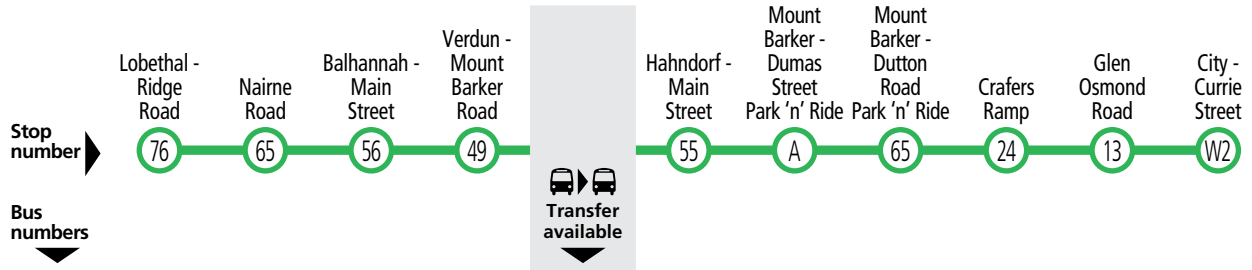

HL1 **Mount Barker to Hahndorf** via Mount Barker Road. Service operates Friday only.

HL2 **Hahndorf to Mount Barker** via Mount Barker Road. Service operates Friday only.

830F, 834, 835, HL1, HL2

Lobethal to Verdun, Mount Barker & city
Also shows routes 834A & 835A

Legend

- Route 830F
- Route 834
- Route 835
- - - - Limited service
- Route HL1
- Route HL2
- 16 Bus stop
- 56 Bus stop relating to timetable
- Convenient transfer point
- Park 'n' Ride
- Train line & station
- Tram line & stop
- Hospital
- School
- Shopping Centre
- Educational Institution
- Medical research precinct
- Adelaide Metro InfoCentre

- ### Street Legend
1. Main St/Torrens Rd
 2. Frick St
 3. Kumnick St

830F, 834A, 835

Lobethal to Verdun, Mount Barker & city

Also shows limited route 864

Monday to Friday

AM	830F	S6.40	S6.57	S7.10	S7.20	-	-	-	-	S7.28	S7.38	S8.03
	830F	H6.46	H6.57	H7.10	H7.20	-	-	-	-	H7.28	H7.38	H8.03
	830F	7.12	7.27	7.39	7.47	-	-	-	-	7.57	8.08	8.34
	835	AS7.30	S7.48	S8.02	S8.12	-	S8.16	*S8.35	S8.40	-	-	-
	835	H7.43	H7.56	H8.07	H8.15	-	H8.19	*H8.31	H8.36	-	-	-
	835	BS7.59	S8.17	S8.29	S8.37	-	S8.41	*S8.53	S8.58	-	-	-
	835	9.00	9.13	9.24	9.30	-	9.34	*9.44	9.49	-	-	-
PM	835	1.00	1.13	1.24	1.30	-	1.34	*1.44	1.49	-	-	-
	835	3.00	3.13	3.24	3.30	-	3.36	*3.47	3.52	-	-	-
	834A	4.30	C4.41	4.48	4.55	864	-	-	-	5.18	5.28	5.48
	834A	5.30	C5.41	5.48	5.56	864	-	-	-	6.20	6.30	6.47
	834A	5.30	C5.41	5.48	5.56	864	-	-	-	6.20	6.30	6.47

Legend

- A** – Bus travels via Charleston & Cornerstone College.
- B** – Bus travels via Charleston.
- C** – Time shown is at stop 65A Onkaparinga Valley Road, Woodside.
- H** – School holidays only.
- S** – School days only.
- *** – Times are approximate only. Bus does not have to wait until this time to depart stop.