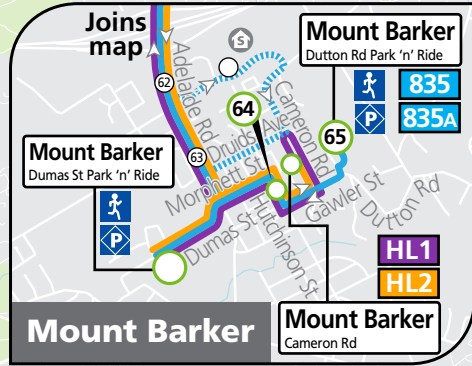

HL1 **Mount Barker to Hahndorf** via Mount Barker Road. Service operates Friday only.

HL2 **Hahndorf to Mount Barker** via Mount Barker Road. Service operates Friday only.

830F, 834, 835, HL1, HL2

Lobethal to Verdun, Mount Barker & city
Also shows routes 834A & 835A

Legend

- Route 830F
- Route 834
- Route 835
- - - - Limited service
- Route HL1
- Route HL2
- 16 Bus stop
- 56 Bus stop relating to timetable
- Convenient transfer point
- Park 'n' Ride
- Train line & station
- Tram line & stop
- Hospital
- School
- Shopping Centre
- Educational Institution
- Medical research precinct
- Adelaide Metro InfoCentre

Legend

- A** – Bus travels via Charleston & Cornerstone College.
- B** – Bus travels via Charleston.
- C** – Time shown is at stop 65A Onkaparinga Valley Road, Woodside.
- H** – School holidays only.
- S** – School days only.
- *** – Times are approximate only. Bus does not have to wait until this time to depart stop.

Legend

- A – Bus departs from Cornerstone College at 3.23pm. Travels via Charleston.
- B – Time shown is at stop 65A Onkaparinga Valley Road, Woodside.
- H – School holidays only.
- S – School days only.