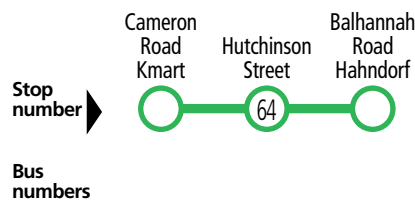

Legend

- A** – Bus travels via Charleston & Cornerstone College.
- B** – Bus travels via Charleston.
- C** – Time shown is at stop 65A Onkaparinga Valley Road, Woodside.
- H** – School holidays only.
- S** – School days only.
- *** – Times are approximate only. Bus does not have to wait until this time to depart stop.

830F, 834, 835 City, Mount Barker & Verdun to Lobethal

Also shows routes 834A, 835A & limited route 864F

Monday to Friday

AM	835A	-	-	-	8.08	8.12	8.25	-	8.29	8.37	B8.44	8.57
	835	-	-	-	9.58	10.02	10.13	-	10.18	10.25	10.36	10.48
PM	835	-	-	-	11.58	12.02	12.13	-	12.18	12.25	12.36	12.48
	835	-	-	-	1.58	2.02	2.13	-	2.18	2.25	2.36	2.48
	835	-	-	-	H3.28	H3.33	H3.46	-	H3.50	H3.58	H4.11	H4.24
	835	-	-	-	AS3.33	S3.46	-	S3.50	S3.58	S4.11	S4.28	-
	864F	3.24	3.47	3.56	-	-	-	834A	S4.20	S4.26	SB4.33	S4.46
	864F	3.44	4.08	4.17	-	-	-	834	4.40	4.46	4.56	5.08
	864F	4.23	4.48	4.57	-	-	-	834	5.20	5.26	5.36	5.48
	830F	5.15	5.42	5.52	-	-	-	-	6.02	6.09	6.20	6.33
864F	5.45	6.11	6.20	-	-	-	834	6.41	6.46	6.56	7.08	

Legend

- A – Bus departs from Cornerstone College at 3.23pm. Travels via Charleston.
- B – Time shown is at stop 65A Onkaparinga Valley Road, Woodside.
- H – School holidays only.
- S – School days only.

Explanation

830F and 864F buses do not set down between stop K1 Pulteney Street, city and stop 14 Glen Osmond Road, Mount Barker.

HL1 Mount Barker to Hahndorf

Friday only

AM	HL1	11.30	11.35	12.00
----	-----	-------	-------	-------