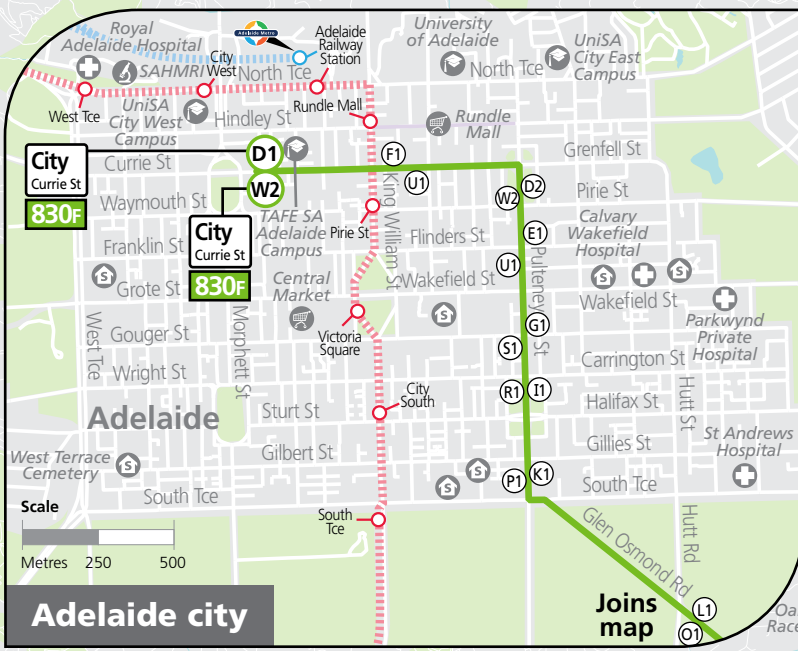

Route descriptions

830F **Lobethal to city** via Woodside, Verdun & South Eastern Freeway. Service operates Monday–Friday.

834 **Verdun to Lobethal** via Onkaparinga Valley Road, Nairne Road & Woodside Road. Service operates Monday–Friday.
834A - operates via Onkaparinga Valley Road bypassing Nairne & Riverview Road.

HL1 **Mount Barker to Hahndorf** via Mount Barker Road. Service operates Friday only.

HL2 **Hahndorf to Mount Barker** via Mount Barker Road. Service operates Friday only.

830F, 834, 835, HL1, HL2

Lobethal to Verdun, Mount Barker & city
Also shows routes 834A & 835A

Legend

- Route 830F
- Route 834
- Route 835
- - - - Limited service
- Route HL1
- Route HL2
- 16 Bus stop
- 56 Bus stop relating to timetable
- Convenient transfer point
- Park 'n' Ride
- Train line & station
- Tram line & stop
- Hospital
- School
- Shopping Centre
- Educational Institution
- Medical research precinct
- Adelaide Metro InfoCentre

- ### Street Legend
1. Main St/Torrens Rd
 2. Frick St
 3. Kumnick St

830F, 834A, 835

Lobethal to Verdun, Mount Barker & city

Also shows limited route 864

Monday to Friday

AM	830F	S6.40	S6.57	S7.10	S7.20	-	-	-	-	S7.28	S7.38	S8.03
	830F	H6.46	H6.57	H7.10	H7.20	-	-	-	-	H7.28	H7.38	H8.03
	830F	7.12	7.27	7.39	7.47	-	-	-	-	7.57	8.08	8.34
	835	AS7.30	S7.48	S8.02	S8.12	-	S8.16	*S8.35	S8.40	-	-	-
	835	H7.43	H7.56	H8.07	H8.15	-	H8.19	*H8.31	H8.36	-	-	-
	835	BS7.59	S8.17	S8.29	S8.37	-	S8.41	*S8.53	S8.58	-	-	-
	835	9.00	9.13	9.24	9.30	-	9.34	*9.44	9.49	-	-	-
PM	835	1.00	1.13	1.24	1.30	-	1.34	*1.44	1.49	-	-	-
	835	3.00	3.13	3.24	3.30	-	3.36	*3.47	3.52	-	-	-
	834A	4.30	C4.41	4.48	4.55	864	-	-	-	5.18	5.28	5.48
	834A	5.30	C5.41	5.48	5.56	864	-	-	-	6.20	6.30	6.47
	834A	5.30	C5.41	5.48	5.56	864	-	-	-	6.20	6.30	6.47