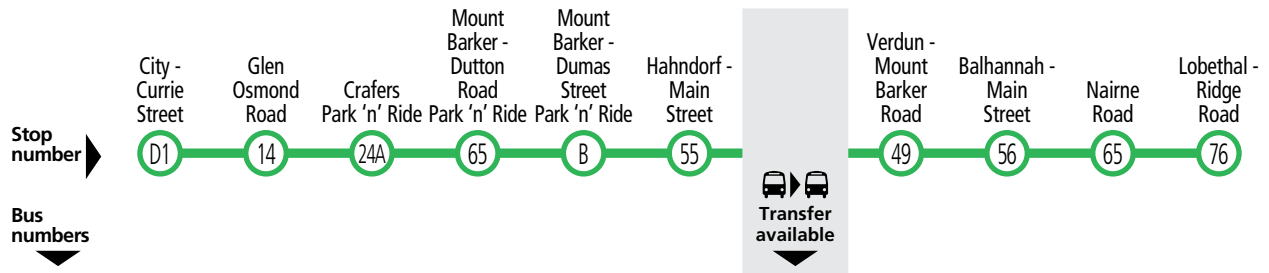

Legend

- A** – Bus travels via Charleston & Cornerstone College.
- B** – Bus travels via Charleston.
- C** – Time shown is at stop 65A Onkaparinga Valley Road, Woodside.
- H** – School holidays only.
- S** – School days only.
- *** – Times are approximate only. Bus does not have to wait until this time to depart stop.

Explanation

830F buses do not pick up between stop 13
Glen Osmond Road, Glen Osmond and stop P1
Pulteney Street, city unless passengers are alighting.

HL2 Hahndorf to Mount Barker

Friday only

AM	HL2	9.30	9.52	10.00
----	------------	------	------	-------

830F, 834, 835 City, Mount Barker & Verdun to Lobethal

Also shows routes 834A, 835A & limited route 864F

Monday to Friday

AM	835A	-	-	-	8.08	8.12	8.25	-	8.29	8.37	B8.44	8.57
	835	-	-	-	9.58	10.02	10.13	-	10.18	10.25	10.36	10.48
PM	835	-	-	-	11.58	12.02	12.13	-	12.18	12.25	12.36	12.48
	835	-	-	-	1.58	2.02	2.13	-	2.18	2.25	2.36	2.48
	835	-	-	-	H3.28	H3.33	H3.46	-	H3.50	H3.58	H4.11	H4.24
	835	-	-	-	AS3.33	S3.46	-	S3.50	S3.58	S4.11	S4.28	-
	864F	3.24	3.47	3.56	-	-	-	834A	S4.20	S4.26	SB4.33	S4.46
	864F	3.44	4.08	4.17	-	-	-	834	4.40	4.46	4.56	5.08
	864F	4.23	4.48	4.57	-	-	-	834	5.20	5.26	5.36	5.48
	830F	5.15	5.42	5.52	-	-	-	-	6.02	6.09	6.20	6.33
864F	5.45	6.11	6.20	-	-	-	834	6.41	6.46	6.56	7.08	

Legend

- A – Bus departs from Cornerstone College at 3.23pm. Travels via Charleston.
- B – Time shown is at stop 65A Onkaparinga Valley Road, Woodside.
- H – School holidays only.
- S – School days only.