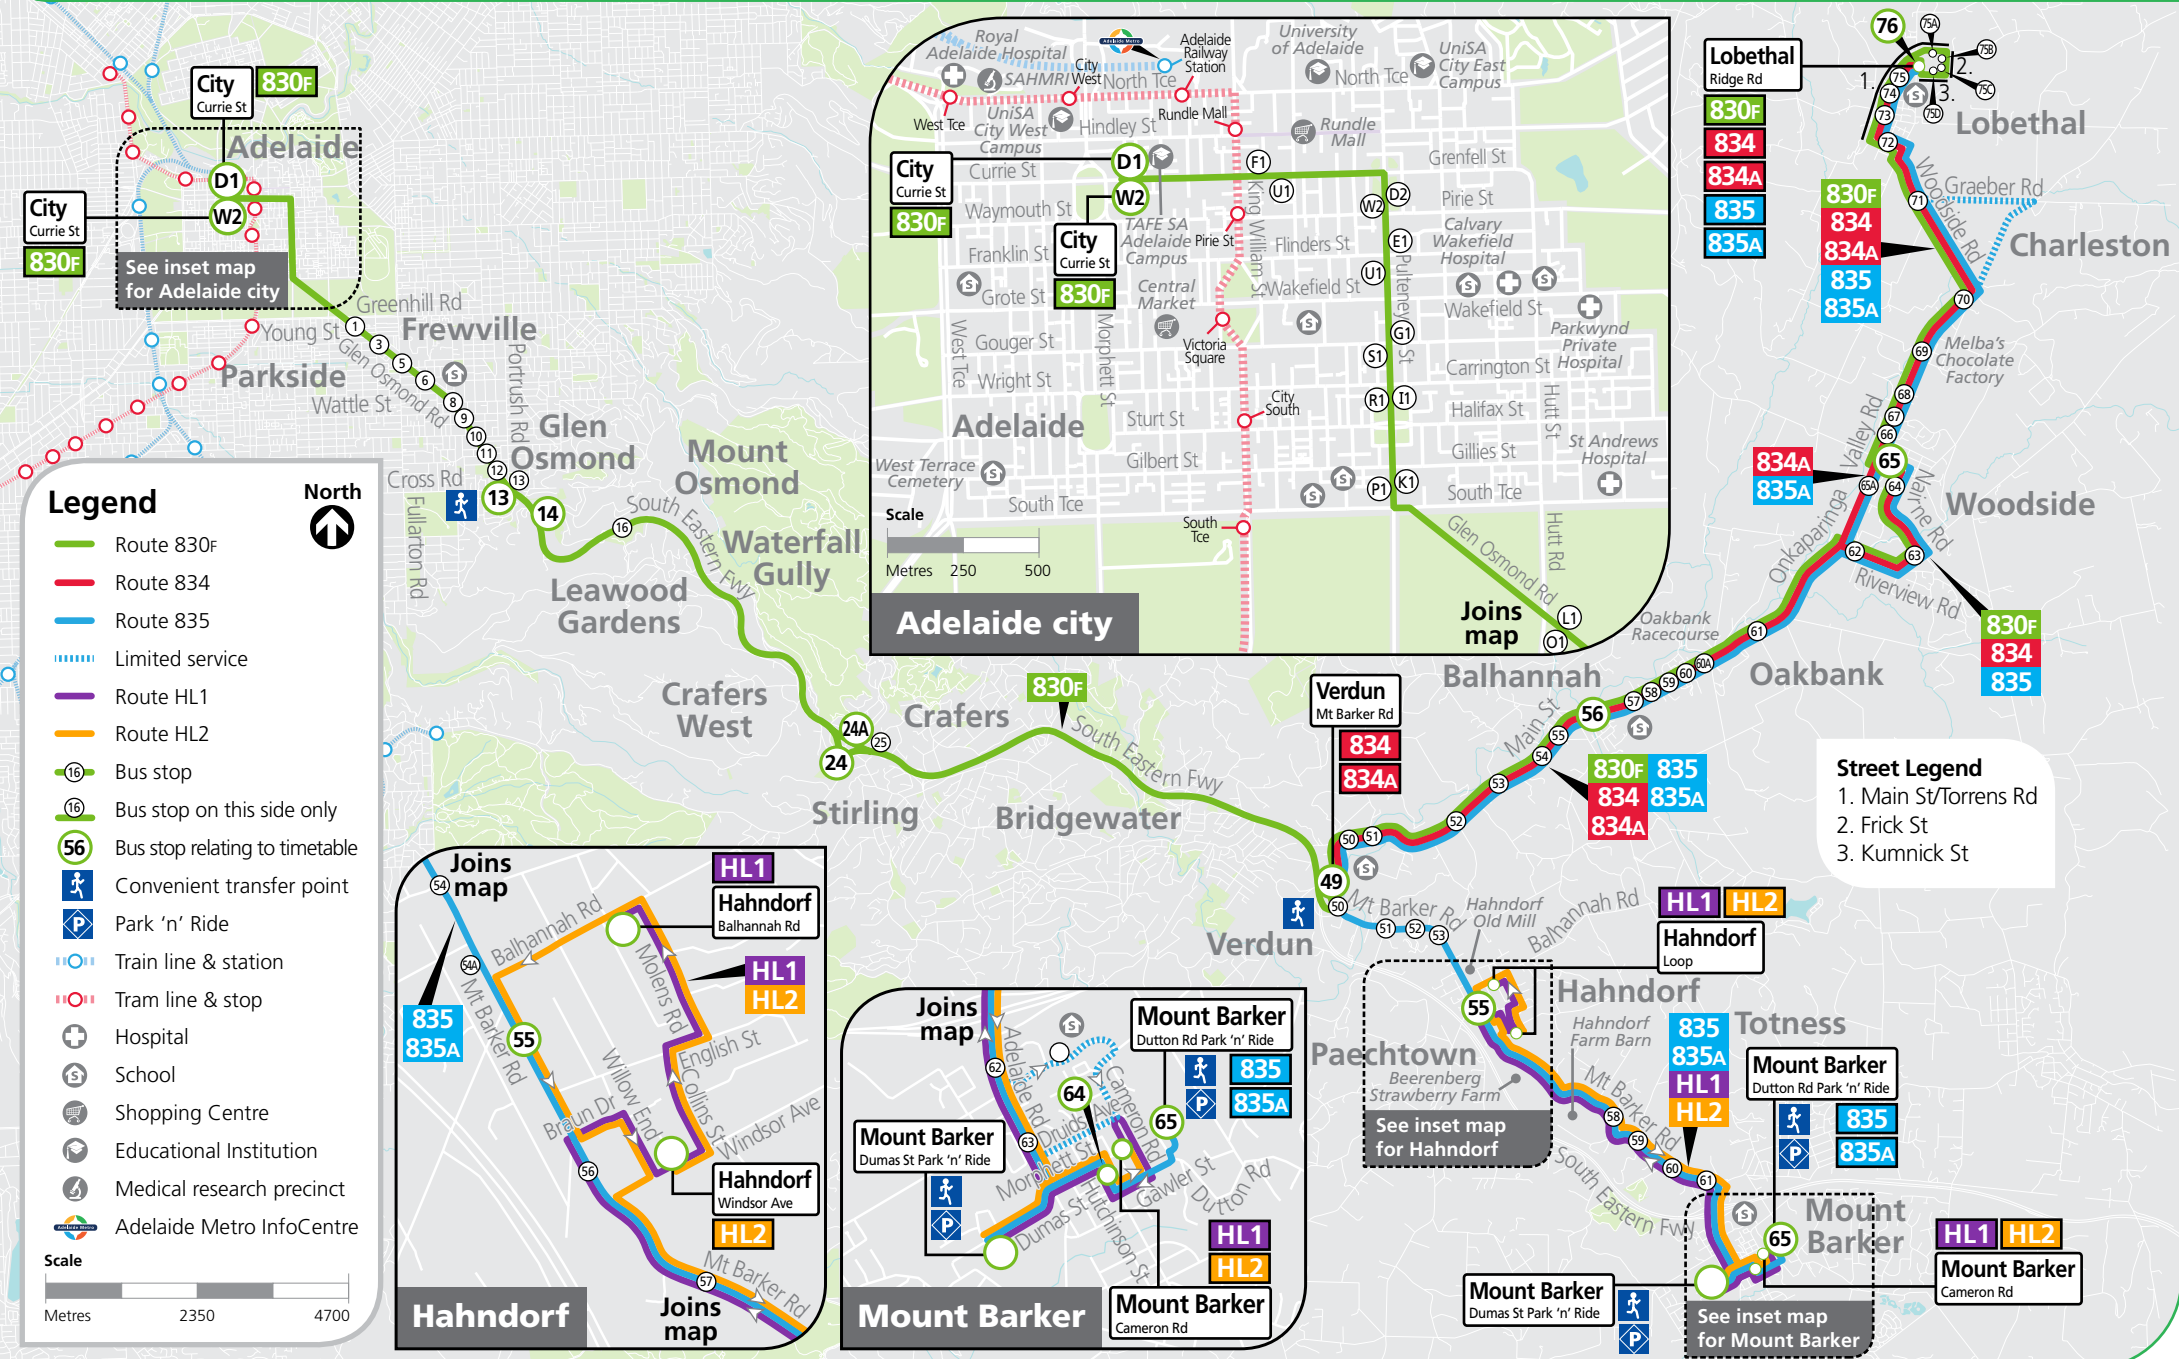

HL1 **Mount Barker to Hahndorf** via Mount Barker Road. Service operates Friday only.

HL2 **Hahndorf to Mount Barker** via Mount Barker Road. Service operates Friday only.

830F, 834, 835, HL1, HL2

Lobethal to Verdun, Mount Barker & city
Also shows routes 834A & 835A

Legend

- Route 830F
- Route 834
- Route 835
- - - - Limited service
- Route HL1
- Route HL2
- 16 Bus stop
- 56 Bus stop relating to timetable
- Convenient transfer point
- Park 'n' Ride
- Train line & station
- Tram line & stop
- Hospital
- School
- Shopping Centre
- Educational Institution
- Medical research precinct
- Adelaide Metro InfoCentre

- ### Street Legend
1. Main St/Torrens Rd
 2. Frick St
 3. Kumnick St

830F, 834A, 835

Lobethal to Verdun, Mount Barker & city

Also shows limited route 864

Monday to Friday

AM	830F	S6.40	S6.57	S7.10	S7.20	-	-	-	-	S7.28	S7.38	S8.03
	830F	H6.46	H6.57	H7.10	H7.20	-	-	-	-	H7.28	H7.38	H8.03
	830F	7.12	7.27	7.39	7.47	-	-	-	-	7.57	8.08	8.34
	835	AS7.30	S7.48	S8.02	S8.12	-	S8.16	*S8.35	S8.40	-	-	-
	835	H7.43	H7.56	H8.07	H8.15	-	H8.19	*H8.31	H8.36	-	-	-
	835	BS7.59	S8.17	S8.29	S8.37	-	S8.41	*S8.53	S8.58	-	-	-
	835	9.00	9.13	9.24	9.30	-	9.34	*9.44	9.49	-	-	-
PM	835	1.00	1.13	1.24	1.30	-	1.34	*1.44	1.49	-	-	-
	835	3.00	3.13	3.24	3.30	-	3.36	*3.47	3.52	-	-	-
	834A	4.30	C4.41	4.48	4.55	864	-	-	-	5.18	5.28	5.48
	834A	5.30	C5.41	5.48	5.56	864	-	-	-	6.20	6.30	6.47
	834A	5.30	C5.41	5.48	5.56	864	-	-	-	6.20	6.30	6.47

Legend

- A** – Bus travels via Charleston & Cornerstone College.
- B** – Bus travels via Charleston.
- C** – Time shown is at stop 65A Onkaparinga Valley Road, Woodside.
- H** – School holidays only.
- S** – School days only.
- *** – Times are approximate only. Bus does not have to wait until this time to depart stop.