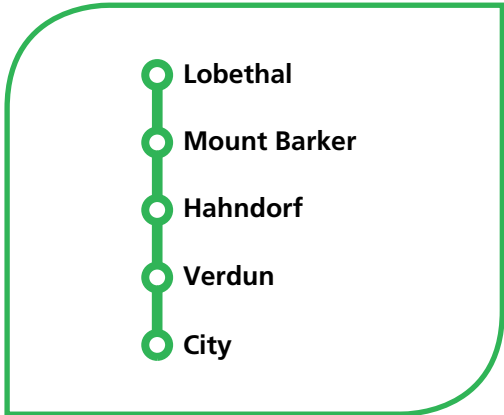

Effective 31 January 2022

- 830F** Lobethal to city
- 834** Verdun to Lobethal
Also shows 834A
- 835** Lobethal to Mount Barker
Also shows 835A
- HL1** Mount Barker to Hahndorf
- HL2** Hahndorf to Mount Barker

Route descriptions

830F **Lobethal to city** via Woodside, Verdun & South Eastern Freeway. Service operates Monday–Friday.

834 **Verdun to Lobethal** via Onkaparinga Valley Road, Nairne Road & Woodside Road. Service operates Monday–Friday.
834A - operates via Onkaparinga Valley Road bypassing Nairne & Riverview Road.

Legend

- A** – Bus travels via Charleston & Cornerstone College.
- B** – Bus travels via Charleston.
- C** – Time shown is at stop 65A Onkaparinga Valley Road, Woodside.
- H** – School holidays only.
- S** – School days only.
- *** – Times are approximate only. Bus does not have to wait until this time to depart stop.

Legend

- A – Bus departs from Cornerstone College at 3.23pm. Travels via Charleston.
- B – Time shown is at stop 65A Onkaparinga Valley Road, Woodside.
- H – School holidays only.
- S – School days only.