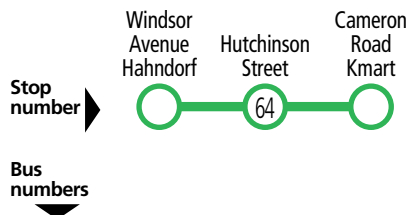

- ### Street Legend
1. Main St/Torrens Rd
 2. Frick St
 3. Kumnick St

830F, 834A, 835

Lobethal to Verdun, Mount Barker & city

Also shows limited route 864

Monday to Friday

AM	830F	S6.40	S6.57	S7.10	S7.20	-	-	-	-	S7.28	S7.38	S8.03
	830F	H6.46	H6.57	H7.10	H7.20	-	-	-	-	H7.28	H7.38	H8.03
	830F	7.12	7.27	7.39	7.47	-	-	-	-	7.57	8.08	8.34
	835	AS7.30	S7.48	S8.02	S8.12	-	S8.16	*S8.35	S8.40	-	-	-
	835	H7.43	H7.56	H8.07	H8.15	-	H8.19	*H8.31	H8.36	-	-	-
	835	BS7.59	S8.17	S8.29	S8.37	-	S8.41	*S8.53	S8.58	-	-	-
	835	9.00	9.13	9.24	9.30	-	9.34	*9.44	9.49	-	-	-
PM	835	1.00	1.13	1.24	1.30	-	1.34	*1.44	1.49	-	-	-
	835	3.00	3.13	3.24	3.30	-	3.36	*3.47	3.52	-	-	-
	834A	4.30	C4.41	4.48	4.55	864	-	-	-	5.18	5.28	5.48
	834A	5.30	C5.41	5.48	5.56	864	-	-	-	6.20	6.30	6.47
	834A	5.30	C5.41	5.48	5.56	864	-	-	-	6.20	6.30	6.47

Legend

- A** – Bus travels via Charleston & Cornerstone College.
- B** – Bus travels via Charleston.
- C** – Time shown is at stop 65A Onkaparinga Valley Road, Woodside.
- H** – School holidays only.
- S** – School days only.
- *** – Times are approximate only. Bus does not have to wait until this time to depart stop.

Explanation

830F buses do not pick up between stop 13
Glen Osmond Road, Glen Osmond and stop P1
Pulteney Street, city unless passengers are alighting.

HL2 Hahndorf to Mount Barker

Friday only

AM	HL2	9.30	9.52	10.00
----	------------	------	------	-------