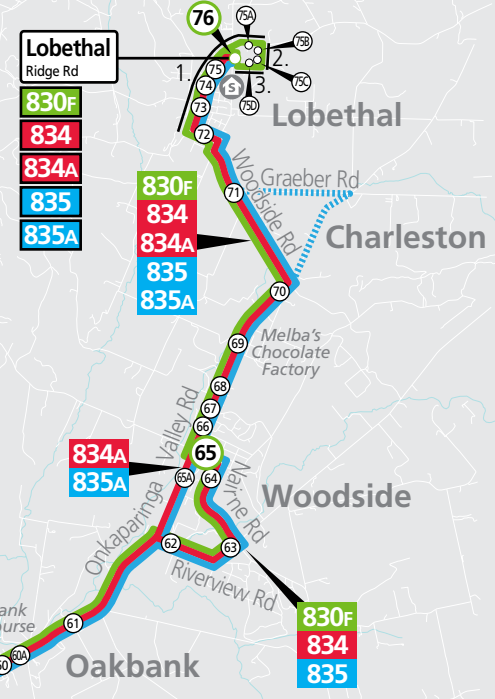

HL1 **Mount Barker to Hahndorf** via Mount Barker Road. Service operates Friday only.

HL2 **Hahndorf to Mount Barker** via Mount Barker Road. Service operates Friday only.

830F, 834, 835, HL1, HL2

Lobethal to Verdun, Mount Barker & city
Also shows routes 834A & 835A

- ### Street Legend
1. Main St/Torrens Rd
 2. Frick St
 3. Kumnick St

830F, 834A, 835

Lobethal to Verdun, Mount Barker & city

Also shows limited route 864

Monday to Friday

AM	830F	S6.40	S6.57	S7.10	S7.20	-	-	-	-	S7.28	S7.38	S8.03
	830F	H6.46	H6.57	H7.10	H7.20	-	-	-	-	H7.28	H7.38	H8.03
	830F	7.12	7.27	7.39	7.47	-	-	-	-	7.57	8.08	8.34
	835	AS7.30	S7.48	S8.02	S8.12	-	S8.16	*S8.35	S8.40	-	-	-
	835	H7.43	H7.56	H8.07	H8.15	-	H8.19	*H8.31	H8.36	-	-	-
	835	BS7.59	S8.17	S8.29	S8.37	-	S8.41	*S8.53	S8.58	-	-	-
	835	9.00	9.13	9.24	9.30	-	9.34	*9.44	9.49	-	-	-
PM	835	1.00	1.13	1.24	1.30	-	1.34	*1.44	1.49	-	-	-
	835	3.00	3.13	3.24	3.30	-	3.36	*3.47	3.52	-	-	-
	834A	4.30	C4.41	4.48	4.55	864	-	-	-	5.18	5.28	5.48
	834A	5.30	C5.41	5.48	5.56	864	-	-	-	6.20	6.30	6.47
	834A	5.30	C5.41	5.48	5.56	864	-	-	-	6.20	6.30	6.47

830F, 834, 835 City, Mount Barker & Verdun to Lobethal

Also shows routes 834A, 835A & limited route 864F

Monday to Friday

AM	835A	-	-	-	8.08	8.12	8.25	-	8.29	8.37	B8.44	8.57
	835	-	-	-	9.58	10.02	10.13	-	10.18	10.25	10.36	10.48
PM	835	-	-	-	11.58	12.02	12.13	-	12.18	12.25	12.36	12.48
	835	-	-	-	1.58	2.02	2.13	-	2.18	2.25	2.36	2.48
	835	-	-	-	H3.28	H3.33	H3.46	-	H3.50	H3.58	H4.11	H4.24
	835	-	-	-	AS3.33	S3.46	-	S3.50	S3.58	S4.11	S4.28	-
	864F	3.24	3.47	3.56	-	-	-	834A	S4.20	S4.26	SB4.33	S4.46
	864F	3.44	4.08	4.17	-	-	-	834	4.40	4.46	4.56	5.08
	864F	4.23	4.48	4.57	-	-	-	834	5.20	5.26	5.36	5.48
	830F	5.15	5.42	5.52	-	-	-	-	6.02	6.09	6.20	6.33
864F	5.45	6.11	6.20	-	-	-	834	6.41	6.46	6.56	7.08	