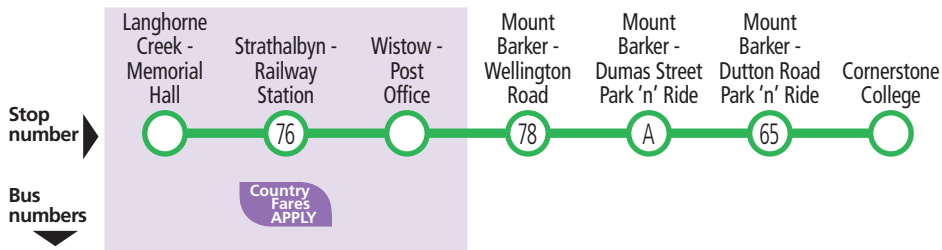

Government of South Australia

850, 852

Macclesfield & Strathalbyn to Mount Barker & Aldgate

Also shows route 852L

Legend

- Route 850
- Route 852
- 57 Bus stop
- 57 Bus stop on this side only
- 78 Bus stop relating to timetable
- Convenient transfer point
- Park 'n' Ride
- Hospital
- School

North

Scale

Street Legend

1. Main Rd
2. Venables St
3. Albert Rd
4. Exhibition Rd
5. Anderson Rd
6. Rankine St
7. Dawson St

850 Macclesfield to Aldgate

Monday to Friday

AM	850	6.47	6.57	7.07	7.17	7.25
----	------------	------	------	------	------	------

Transfers

Transfers are available to the city at stop 44, Mount Barker Road, Aldgate. See the 823-840x-T840-T843-860f-863-T863-864-N864 timetable for details.

852 Langhorne Creek & Strathalbyn to Mount Barker via Wistow

Also shows route 852L

Monday to Friday

AM	852	-	6.47	7.05	7.10	*7.18	7.23	-
	852L	\$7.20	\$7.42	\$8.00	\$8.05	*\$8.13	-	\$8.19
PM	852	-	9.40	9.55	10.00	*10.08	10.13	-
	852	-	1.40	1.55	2.00	*2.08	2.13	-
	852	-	EW3.13	EW3.28	EW3.33	*EW3.41	EW3.46	-
	852	-	EV3.33	EV3.48	EV3.53	*EV4.01	EV4.06	-
	852	-	5.20	5.35	5.40	*5.48	5.53	-