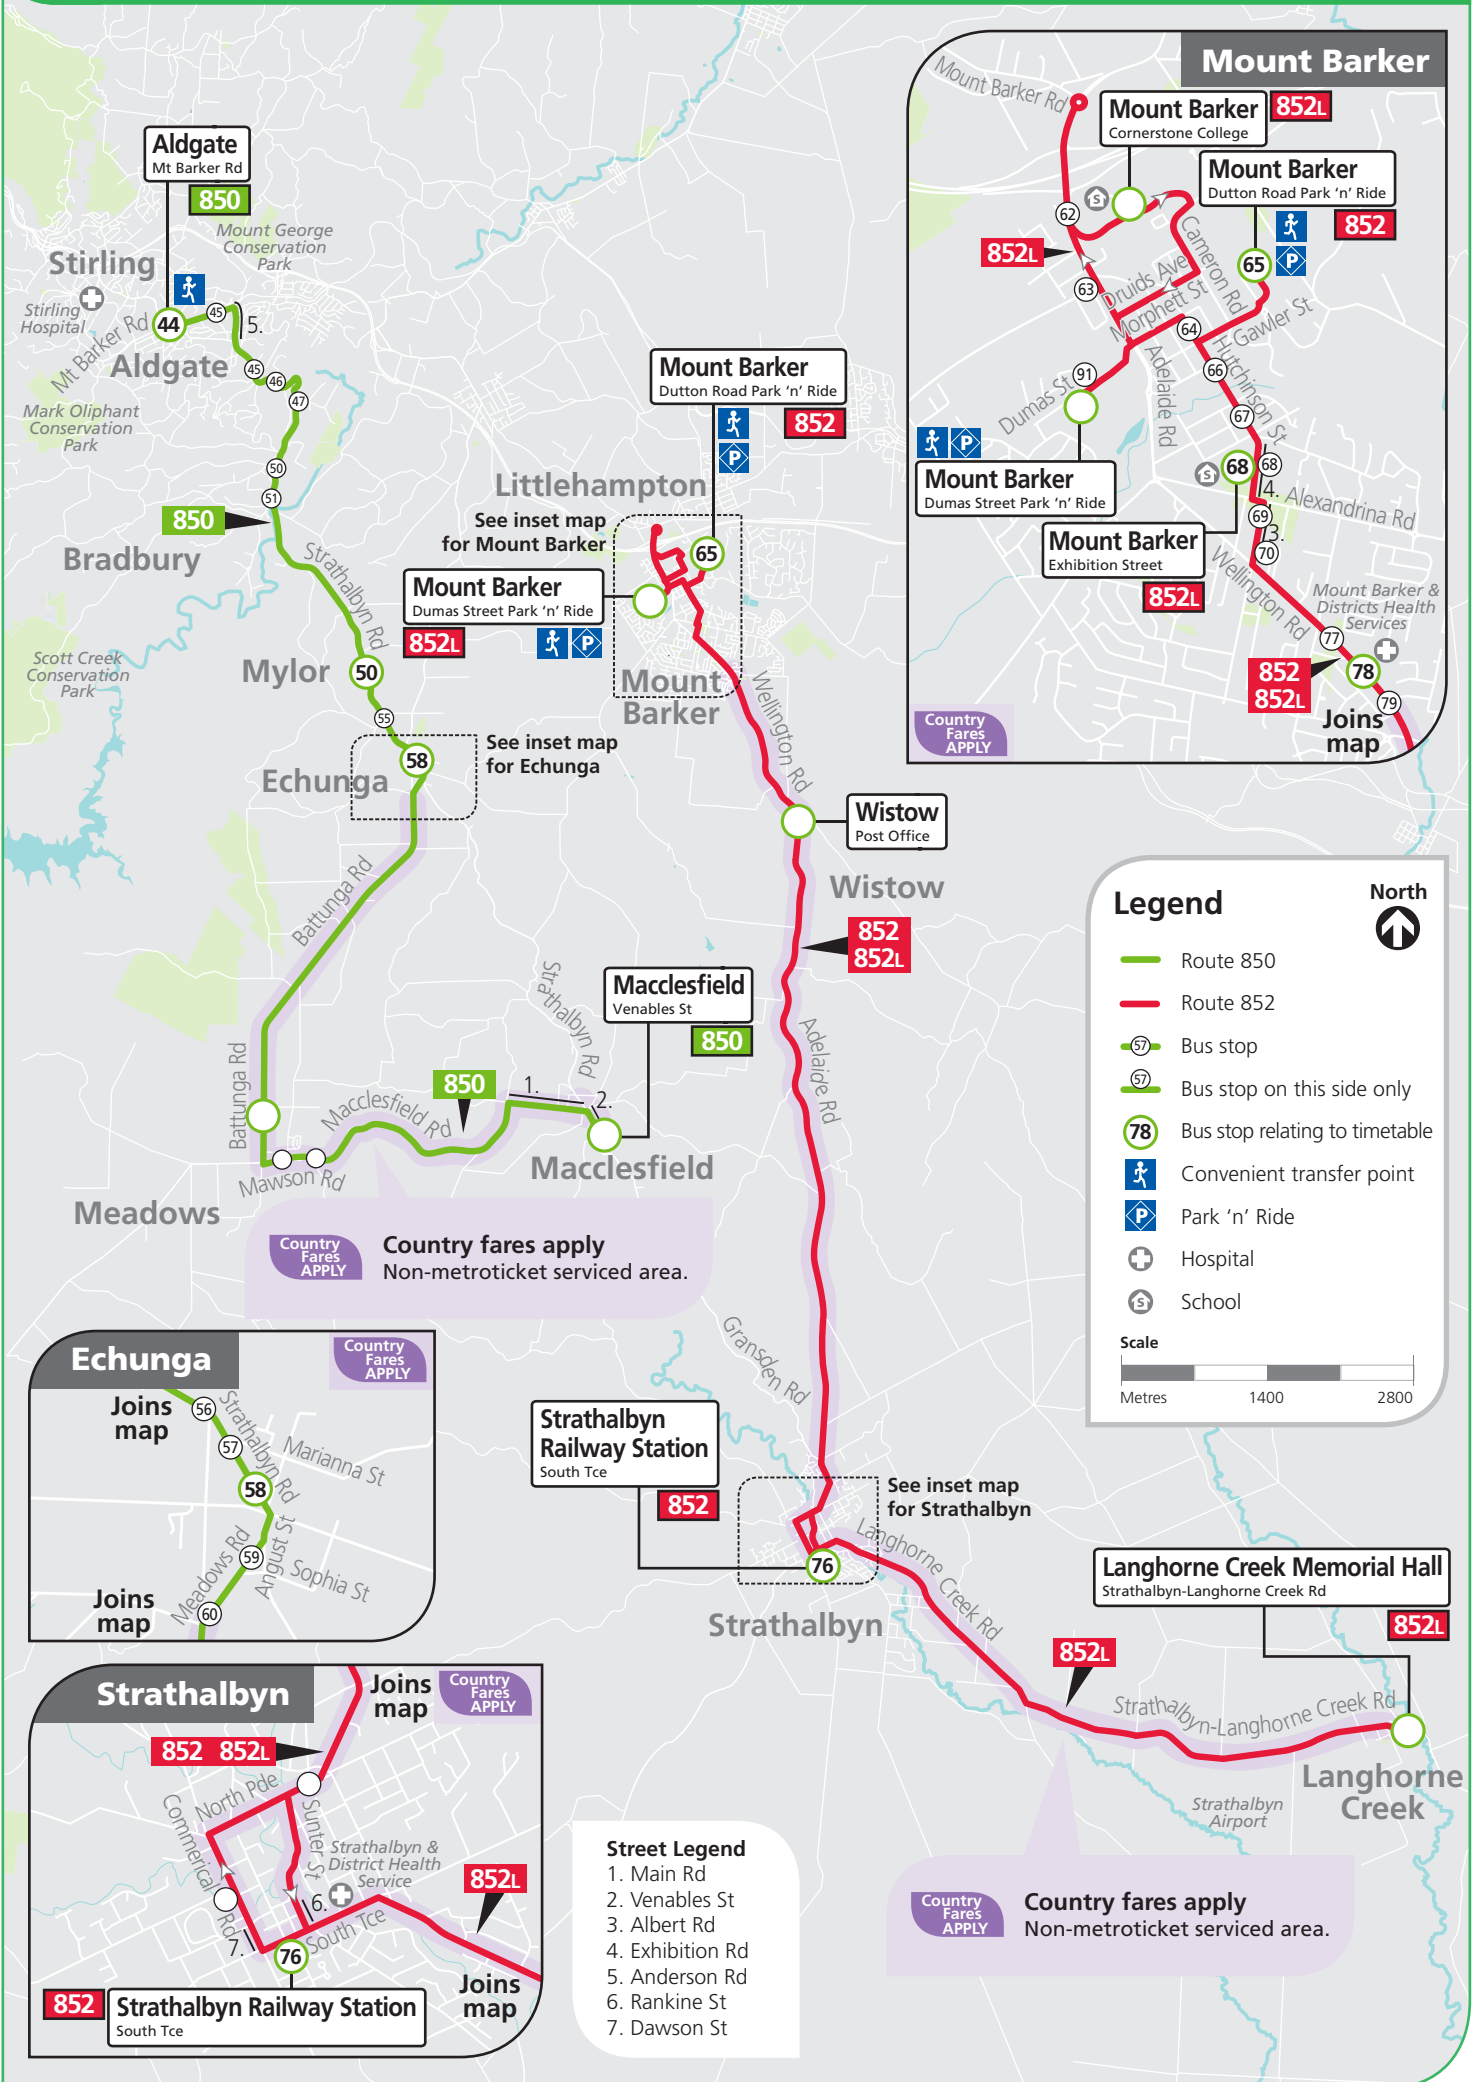

852 **Strathalbyn to Mount Barker**
via Adelaide Road & Wellington Road.
This service does not accept Metro fares between stop 71 Wellington Road, Mount Barker & Strathalbyn Railway Station. Country fares apply.
Service operates Monday–Friday.
852L - Langhorne Creek to Cornerstone College. Service operates school days only.

Government of South Australia

850, 852

Macclesfield & Strathalbyn to Mount Barker & Aldgate

Also shows route 852L

Legend

- Route 850
- Route 852
- 57 Bus stop
- 57 Bus stop on this side only
- 78 Bus stop relating to timetable
- Convenient transfer point
- Park 'n' Ride
- Hospital
- School

Transfers

Transfers are available to the city at stop 44, Mount Barker Road, Aldgate. See the 823-840x-T840-T843-860f-863-T863-864-N864 timetable for details.

852 Langhorne Creek & Strathalbyn to Mount Barker via Wistow

Legend

S – School days only.

Transfers

Transfers are available from the city at stop 44, Mount Barker Road, Aldgate. See the 823-840x-T840-T843-860f-863-T863-864-N864 timetable for details.

852 Mount Barker to Strathalbyn & Langhorne Creek via Wistow