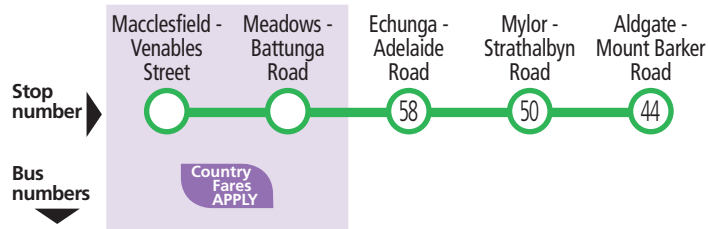

Government of South Australia

850, 852

Macclesfield & Strathalbyn to Mount Barker & Aldgate

Also shows route 852L

Legend

- Route 850
- Route 852
- 57 Bus stop
- 57 Bus stop on this side only
- 78 Bus stop relating to timetable
- Convenient transfer point
- Park 'n' Ride
- Hospital
- School

North

Scale

Street Legend

1. Main Rd
2. Venables St
3. Albert Rd
4. Exhibition Rd
5. Anderson Rd
6. Rankine St
7. Dawson St

850 Macclesfield to Aldgate

Monday to Friday

AM	850	6.47	6.57	7.07	7.17	7.25
----	------------	------	------	------	------	------

Transfers

Transfers are available to the city at stop 44, Mount Barker Road, Aldgate. See the 823-840x-T840-T843-860f-863-T863-864-N864 timetable for details.

852 Langhorne Creek & Strathalbyn to Mount Barker via Wistow

Also shows route 852L

Monday to Friday

AM	852	-	6.47	7.05	7.10	*7.18	7.23	-
	852L	\$7.20	\$7.42	\$8.00	\$8.05	*\$8.13	-	\$8.19
PM	852	-	9.40	9.55	10.00	*10.08	10.13	-
	852	-	1.40	1.55	2.00	*2.08	2.13	-
	852	-	EW3.13	EW3.28	EW3.33	*EW3.41	EW3.46	-
	852	-	EV3.33	EV3.48	EV3.53	*EV4.01	EV4.06	-
	852	-	5.20	5.35	5.40	*5.48	5.53	-