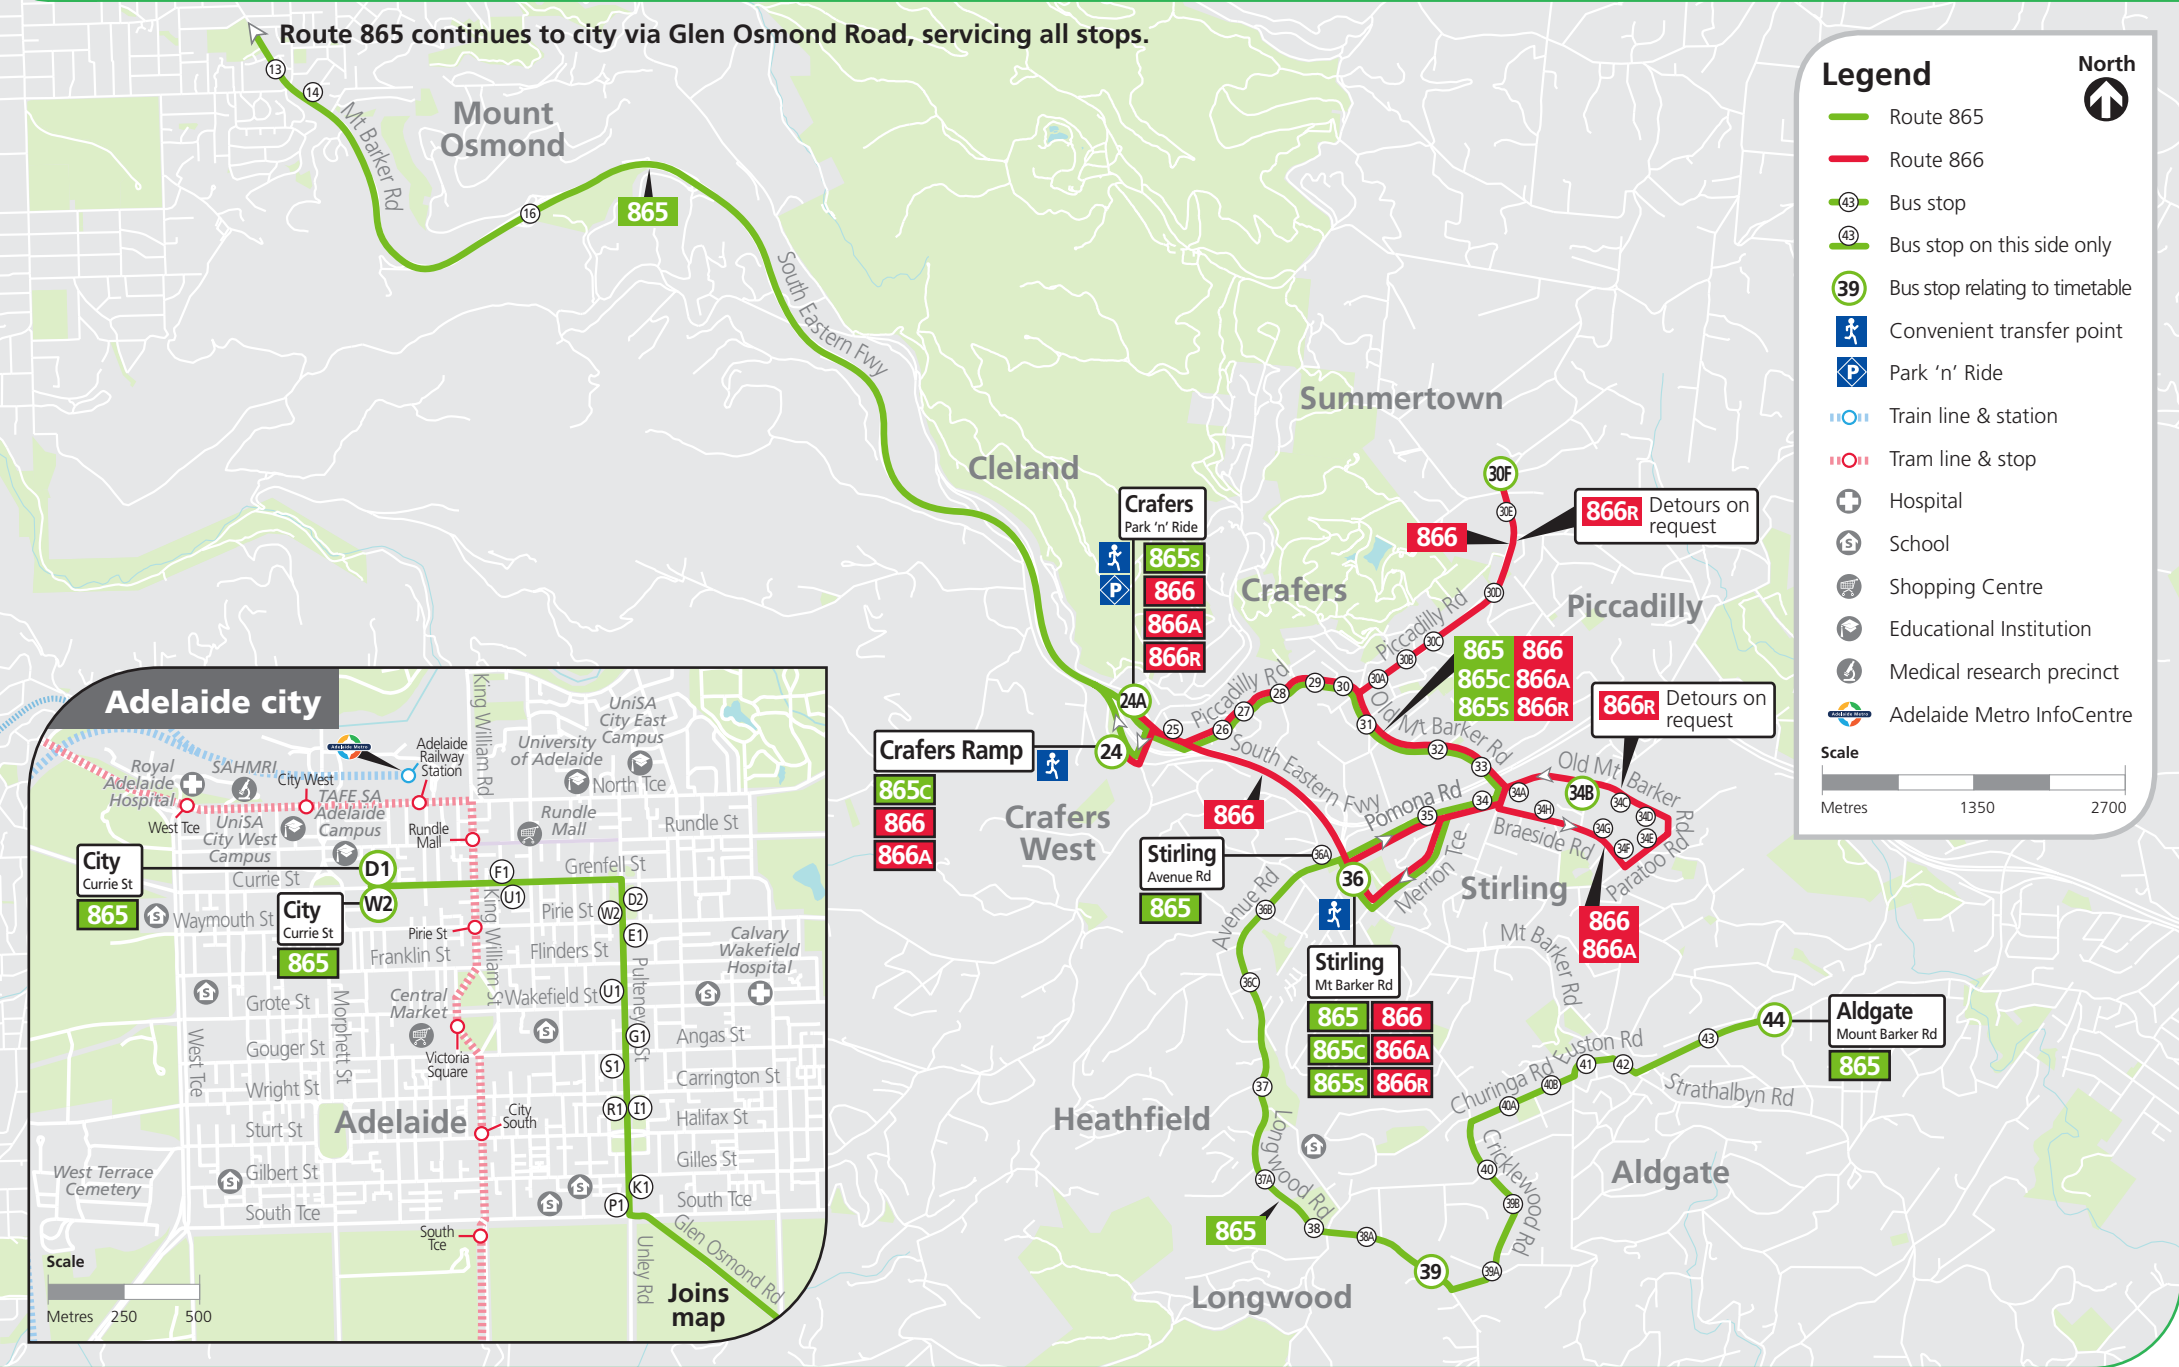

# 865, 866 Aldgate to Stirling, Crafers & city

Also shows routes 865c, 865s, 866A & 866R

Route 865 continues to city via Glen Osmond Road, servicing all stops.

### Adelaide city

**City**  
Currie St  
865

**City**  
Currie St  
865

**Adelaide**  
Glen Osmond Rd  
865

**Joins map**

Scale  
Metres 250 500

## Aldgate to Stirling, Crafers & city Also shows route 866A & limited route 863

Bus numbers

### Transfers

Transfers are available to the city at stop 24 Crafers Ramp, Crafers West. See the 823-840x-T840-T843-860F-863-T863-864-N864 timetable for details.