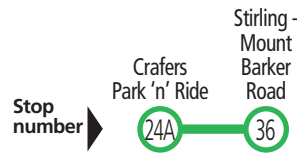

### Monday to Friday

	Bus number	Aldgate - Mount Barker Road	Heathfield - Longwood Road	Stirling - Avenue Road	Stirling East - Old Mount Barker Road	Piccadilly - Piccadilly Road	Crafers Park 'n' Ride	Crafers Ramp	City - Currie Street
AM	<b>865</b>	6.15	6.20	6.26	-	-	6.33	6.35	7.03
	<b>866</b>	-	-	<b>G6.55</b>	7.00	7.06	-	7.12	-
	<b>865</b>	6.57	7.02	7.08	-	-	7.16	7.18	7.50
	<b>865</b>	7.15	7.20	7.26	-	-	7.34	7.37	8.15
	<b>866</b>	-	-	7.30	7.35	7.40	7.46	<b>J7.48</b>	-
	<b>863</b>	-	-	-	-	-	-	<b>S7.48</b>	<b>S8.24</b>
	<b>865</b>	7.30	7.35	7.40	-	-	-	-	-
	<b>866</b>	-	-	7.45	7.50	7.55	-	8.02	-
	<b>865</b>	<b>S7.47</b>	<b>S7.53</b>	<b>S8.00</b>	-	-	-	-	-
	<b>865</b>	8.22	8.27	8.33	-	-	-	-	-
PM	<b>866</b>	-	-	8.34	8.40	8.45	-	<b>B8.54</b>	-
	<b>865</b>	9.17	9.22	9.28	-	-	-	-	-
	<b>866</b>	-	-	9.30	9.35	9.40	-	9.46	-
	<b>865</b>	<b>12.17</b>	<b>12.22</b>	<b>12.28</b>	-	-	-	-	-
	<b>866</b>	-	-	<b>12.30</b>	<b>12.35</b>	<b>12.40</b>	-	<b>12.46</b>	-
	<b>865</b>	<b>3.17</b>	<b>3.22</b>	<b>3.28</b>	-	-	-	-	-
	<b>866A</b>	-	-	<b>3.32</b>	<b>3.38</b>	-	-	<b>3.43</b>	-
	<b>865</b>	<b>4.22</b>	<b>4.27</b>	<b>4.32</b>	-	-	-	-	-

### Transfers

Transfers are available from the city at stop 24A Crafers Park 'n' Ride, Crafers. See the 823-840x-T840-T843-860F-863-T863-864-N864 timetable for details.

# 865s, 866R Crafers to Stirling

Bus numbers

Saturday			
AM	865s	11.06	11.12
PM	865s	2.03	2.09
	866R	5.03	5.18
	866R	6.05	6.20

### Transfers

Transfers are available from the city at stop 24A Crafers Park 'n' Ride, Crafers. See the 823-840x-T840-T843-860F-863-T863-864-N864 timetable for details.

Bus numbers

Sunday & public holidays			
AM	865s	11.10	11.16
PM	865s	2.10	2.16
	866R	5.10	5.26