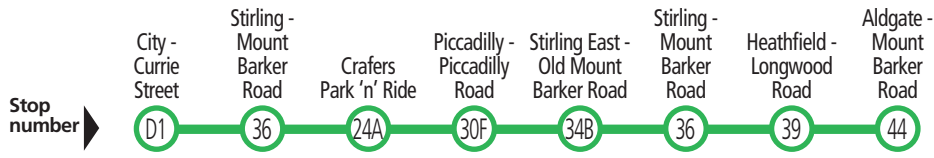

865, 866 City, Crafers & Stirling to Aldgate

Also shows routes 866A & 866R

Bus numbers

Monday to Friday									
AM	866A	-	-	58.15	-	58.26	58.30	-	-
	865	-	-	-	-	-	58.35	58.42	58.49
	865	-	-	-	-	-	9.04	9.09	9.14
	866	-	-	10.54	10.59	11.07	11.10	-	-
PM	865	-	-	-	-	-	11.10	11.15	11.20
	866	-	-	1.52	1.57	2.05	2.08	-	-
	865	-	-	-	-	-	2.10	2.15	2.20
	866	-	3.15	3.20	3.26	3.36	3.40	-	-
	865	-	-	-	-	-	3.40	3.45	3.51
	865	-	-	-	-	-	54.02	54.08	54.15
	866	-	-	4.03	4.09	4.18	4.21	-	-
	865	-	-	-	-	-	4.23	4.28	4.33
	866	-	4.21	4.23	4.29	4.38	4.41	-	-
	865	-	-	-	-	-	4.53	4.58	5.03
	866	-	4.41	4.43	4.49	4.57	5.01	-	-
	866	-	-	5.03	5.08	5.16	5.21	-	-
	865	-	-	-	-	-	5.23	5.28	5.33
	866	-	5.20	5.23	5.29	5.38	5.41	-	-
	865	-	-	-	-	-	5.50	5.55	6.00
	866R	-	-	5.41	P	P	5.57	-	-
	865	-	-	-	-	-	6.03	6.08	6.13
	866	-	5.55	5.58	6.04	6.14	6.18	-	-
	865	-	-	-	-	-	6.23	6.28	6.33
	866R	-	-	6.22	P	P	6.38	-	-
865	6.00	-	6.32	-	-	6.40	6.46	6.52	
866R	-	-	6.40	P	P	6.56	-	-	
865	6.30	-	6.58	-	-	7.06	7.11	7.17	

Legend

- P – Bus detours to Piccadilly Road, Braeside Road & Paratoo Road, Stirling East on request.
- S – School days only.

Transfers

Transfers are available from the city at stop 24A Crafers Park 'n' Ride, Crafers. See the 823-840x-T840-T843-860F-863-T863-864-N864 timetable for details.

865s, 866R Crafers to Stirling

Bus numbers

Saturday			
AM	865s	11.06	11.12
PM	865s	2.03	2.09
	866R	5.03	5.18
	866R	6.05	6.20

Transfers

Transfers are available from the city at stop 24A Crafers Park 'n' Ride, Crafers. See the 823-840x-T840-T843-860F-863-T863-864-N864 timetable for details.

Bus numbers

Sunday & public holidays			
AM	865s	11.10	11.16
PM	865s	2.10	2.16
	866R	5.10	5.26