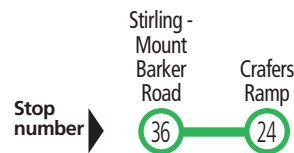

Bus numbers

Sunday & public holidays

	Bus number	Stirling - Mount Barker Road	Crafers Ramp
AM	865c	9.45	9.51
PM	865c	12.45	12.51
	865c	3.45	3.51