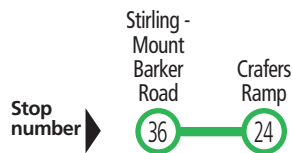

865c Stirling to Crafers

Bus numbers

Saturday

	Bus number	Stirling - Mount Barker Road	Crafers Ramp
AM	865c	9.42	9.48
	865c	10.42	10.48
PM	865c	12.48	12.54
	865c	3.48	3.54

Transfers

Transfers are available to the city at stop 24 Crafers Ramp, Crafers West. See the 823-840x-T840-T843-860F-863-T863-864-N864 timetable for details.