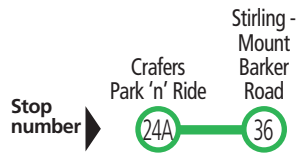

865s, 866R Crafers to Stirling

Bus numbers

Saturday			
AM	865s	11.06	11.12
PM	865s	2.03	2.09
	866R	5.03	5.18
	866R	6.05	6.20

Transfers

Transfers are available from the city at stop 24A Crafers Park 'n' Ride, Crafers. See the 823-840x-T840-T843-860F-863-T863-864-N864 timetable for details.