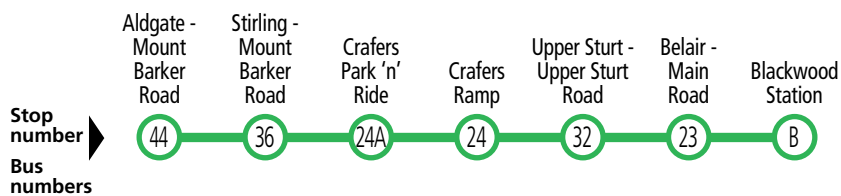

894 Aldgate, Stirling & Crafers West to Blackwood Station via Mount Barker Road, Upper Sturt Road & Hawthorndene Drive. Service operates Monday-Friday.
894H - via Heathfield. Service operates school days only.
894s - Blackwood Station to stop 36 Mount Barker Road, Stirling.

892
893
894
894H
894s

Crafers Ramp

894

892
893
894
894H
894s

Stirling

894
894s

894H
Afternoon services only

894H

Aldgate

892
893
894
894H

893, 894 Aldgate, Stirling & Crafers to Blackwood

Monday to Friday								
AM	894	-	-	-	7.19	7.24	-	7.38
	893	7.31	7.38	-	7.41	7.47	8.01	8.08
PM	894H	ST2.43	AST2.57	ST3.00	-	ST3.08	-	ST3.22
	894H	S3.33	AS3.47	S3.50	-	S3.58	-	S4.12
	894	H3.44	H3.50	H3.53	-	H3.59	-	H4.13
	894	-	4.50	4.52	-	4.59	-	5.11
	894	-	5.50	5.52	-	5.59	-	6.11

Legend

- A** – Time shown is at stop 36A Avenue Road, Stirling.
- H** – School holidays only.
- S** – School days only.
- T** – Tuesday only.

892, 894 Urrbrae & Blackwood to Stirling & Aldgate

		Monday to Friday							
AM	894	-	-	-	7.41	7.51	7.58	8.01	8.07
	894	-	-	-	H8.13	H8.23	H8.32	H8.35	H8.41
	894H	-	-	-	S8.13	S8.23	S8.32	SB8.36	S8.49
PM	892	S3.33	S3.40	S3.54	-	S4.06	S4.14	S4.18	S4.24
	894s	-	-	-	4.18	4.28	4.33	4.37	-
	894s	-	-	-	5.23	5.33	5.38	5.42	-
	894	-	-	-	6.23	6.33	6.38	6.41	6.45