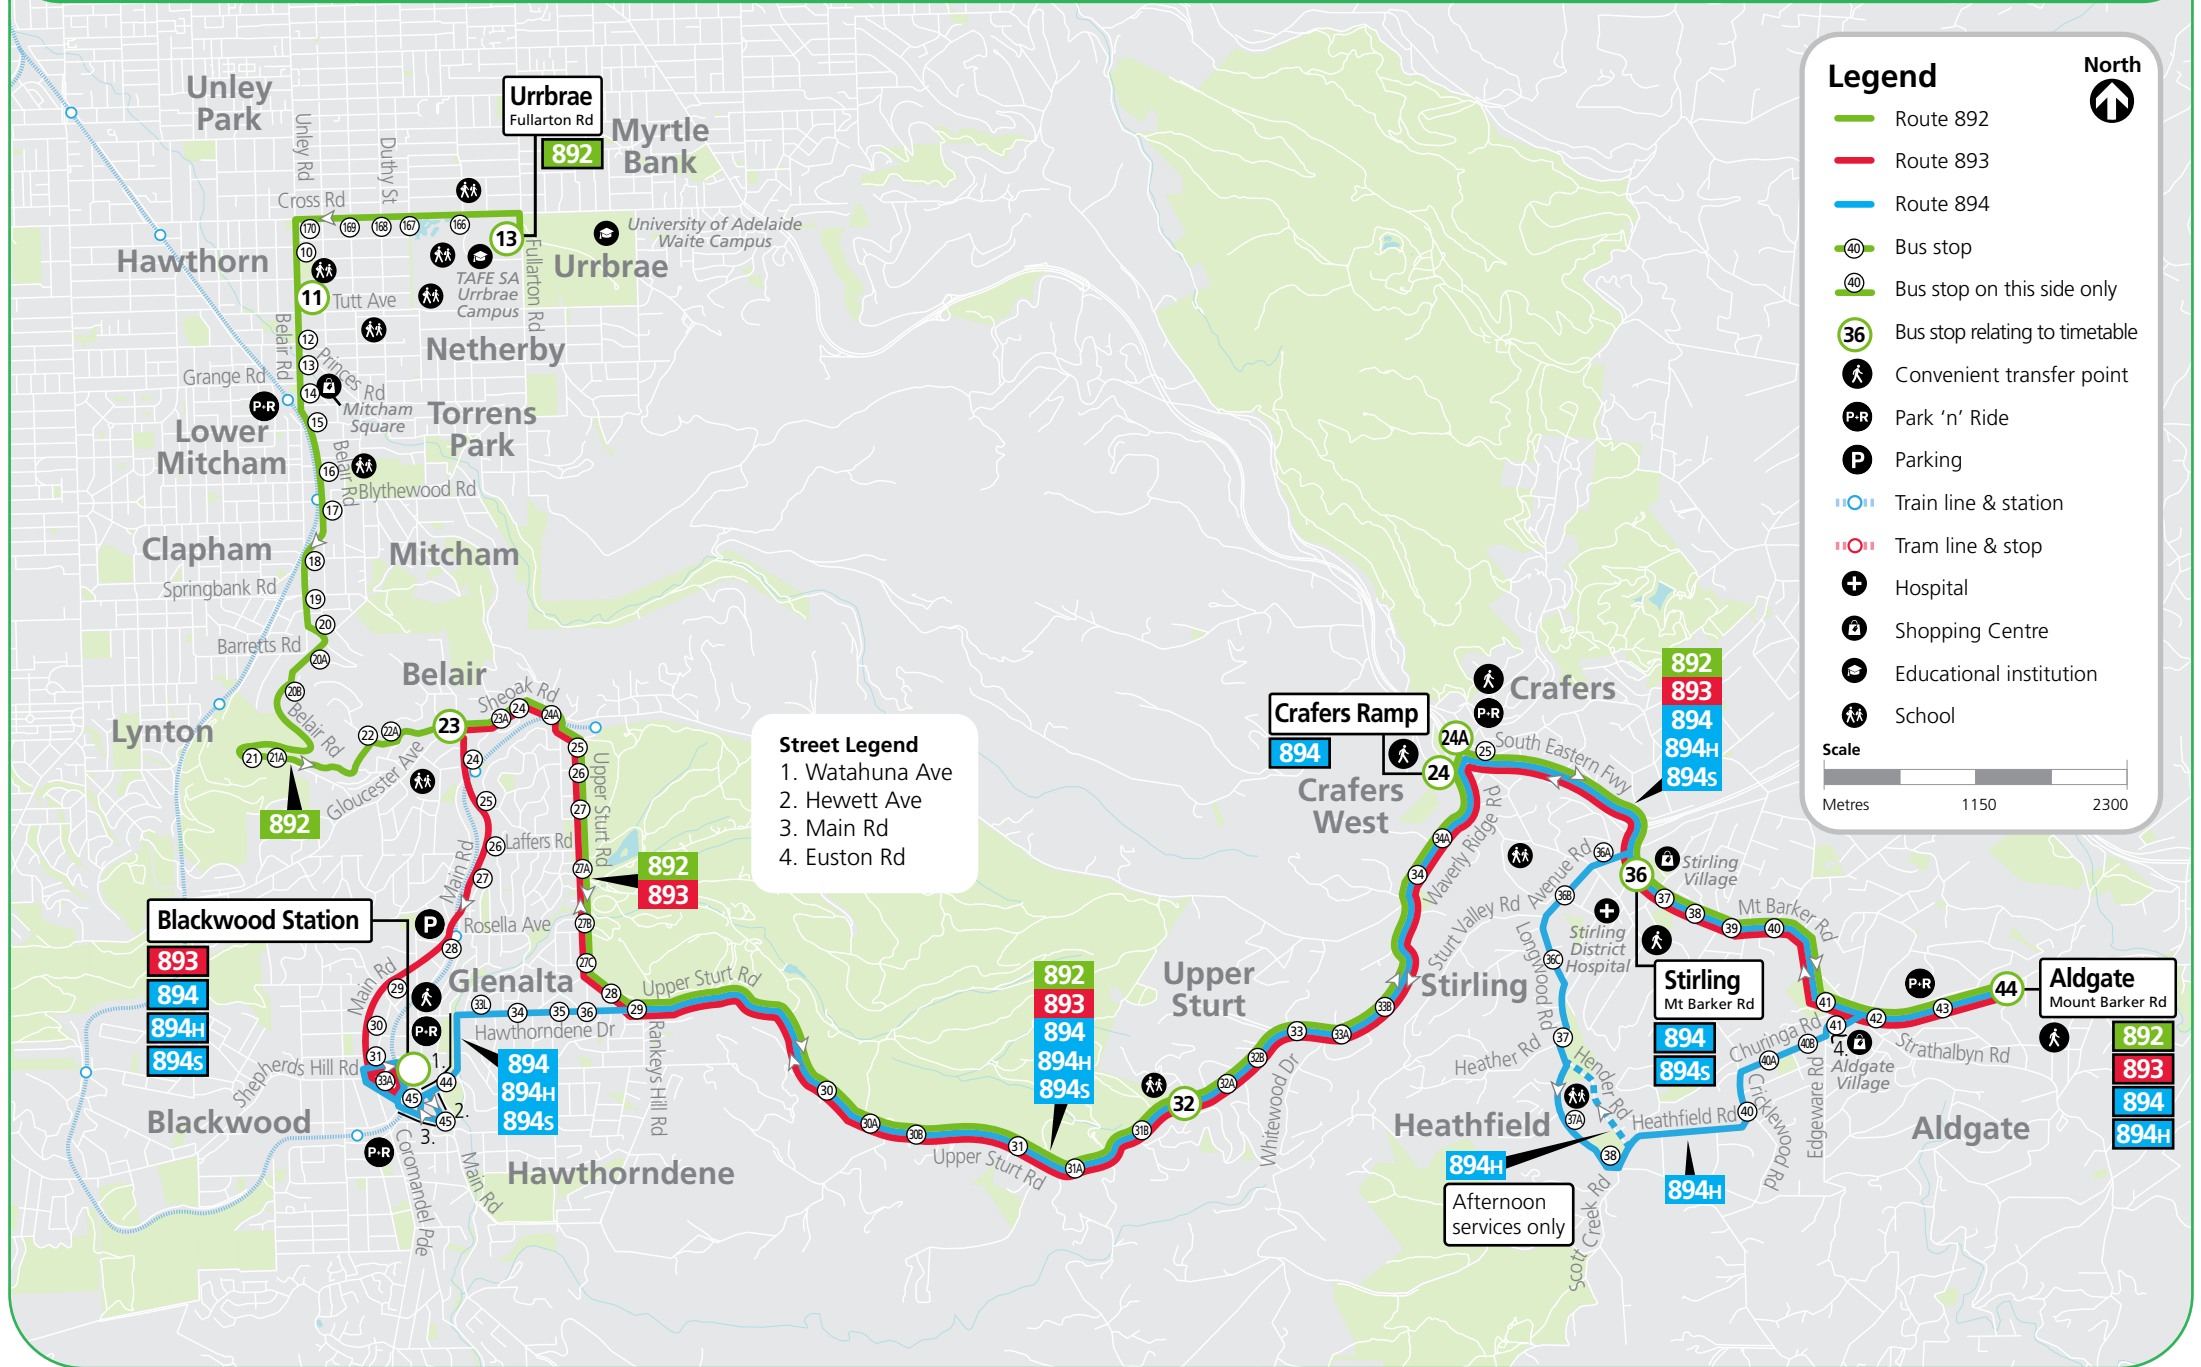

892 Urrbrae to Aldgate
via Belair Road, Upper Sturt Road & Mount Barker Road. Service operates school days only.

893 Aldgate to Blackwood Station via Mount Barker Road, Upper Sturt Road & Main Road. Service operates Monday-Friday.

894 Aldgate, Stirling & Crafers West to Blackwood Station via Mount Barker Road, Upper Sturt Road & Hawthorndene Drive. Service operates Monday-Friday.
894H - via Heathfield. Service operates school days only.
894s - Blackwood Station to stop 36 Mount Barker Road, Stirling.

Government of South Australia

892, 893, 894 Urrbrae & Blackwood to Stirling & Aldgate

Street Legend

1. Watahuna Ave
2. Hewett Ave
3. Main Rd
4. Euston Rd

Legend

- Route 892
- Route 893
- Route 894
-  Bus stop
-  Bus stop on this side only
-  Bus stop relating to timetable
-  Convenient transfer point
-  Park 'n' Ride
-  Parking
-  Train line & station
-  Tram line & stop
-  Hospital
-  Shopping Centre
-  Educational institution
-  School

Legend

- B** – Time shown is at stop 36B Avenue Road, Stirling.
- H** – School holidays only.
- S** – School days only.