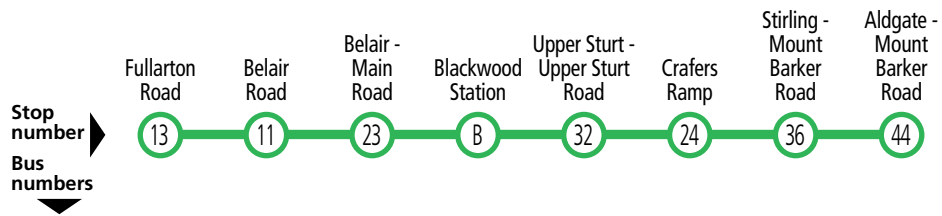

892
893
894
894H
894s

Crafers Ramp

894

892
893
894
894H
894s

Stirling

894
894s

894H
Afternoon services only

894H

Aldgate

892
893
894
894H

893, 894 Aldgate, Stirling & Crafers to Blackwood

Monday to Friday								
AM	894	-	-	-	7.19	7.24	-	7.38
	893	7.31	7.38	-	7.41	7.47	8.01	8.08
PM	894H	ST2.43	AST2.57	ST3.00	-	ST3.08	-	ST3.22
	894H	S3.33	AS3.47	S3.50	-	S3.58	-	S4.12
	894	H3.44	H3.50	H3.53	-	H3.59	-	H4.13
	894	-	4.50	4.52	-	4.59	-	5.11
	894	-	5.50	5.52	-	5.59	-	6.11

Legend

- A** – Time shown is at stop 36A Avenue Road, Stirling.
- H** – School holidays only.
- S** – School days only.
- T** – Tuesday only.

892, 894 Urrbrae & Blackwood to Stirling & Aldgate

		Monday to Friday							
AM	894	-	-	-	7.41	7.51	7.58	8.01	8.07
	894	-	-	-	H8.13	H8.23	H8.32	H8.35	H8.41
	894H	-	-	-	S8.13	S8.23	S8.32	SB8.36	S8.49
PM	892	S3.33	S3.40	S3.54	-	S4.06	S4.14	S4.18	S4.24
	894s	-	-	-	4.18	4.28	4.33	4.37	-
	894s	-	-	-	5.23	5.33	5.38	5.42	-
	894	-	-	-	6.23	6.33	6.38	6.41	6.45

Legend

- B** – Time shown is at stop 36B Avenue Road, Stirling.
- H** – School holidays only.
- S** – School days only.