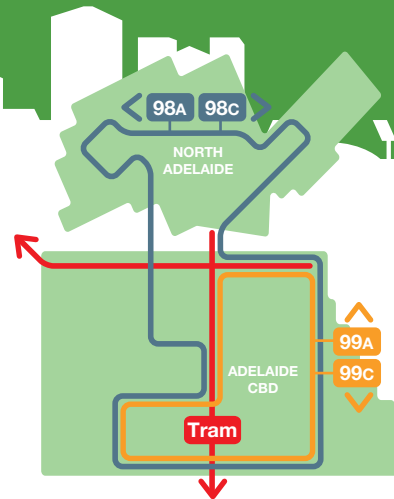

FREE CITY SERVICES

The free City Connector bus service runs on two loops – an inner city loop and an extended loop around North Adelaide providing a link to popular attractions, shopping, dining and destinations.

The large loop (98A and 98C) connects North Adelaide and the city seven days a week, while the small loop (99A and 99C) connects the inner city areas on weekdays. Together the two loops provide a service every 15 minutes on weekdays.

The Free city tram takes you between the South Terrace tram stop, the Entertainment Centre, Botanic Gardens and Festival Plaza.

The Free city tram will also take you to the Royal Adelaide Hospital and medical precinct at the west end of North Terrace.

Detailed route information is available on the **Adelaide Metro website**