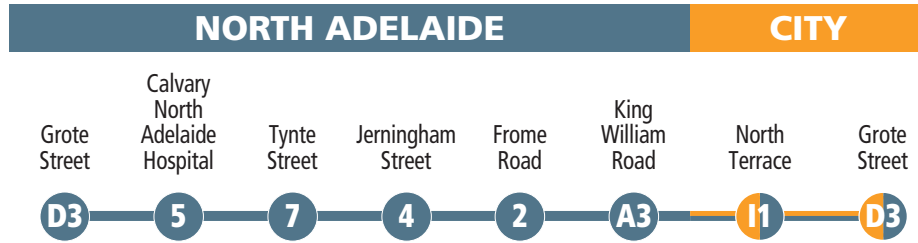

98c Clockwise service

Saturday only

AM	98c	8.00	8.14	8.20	8.25	8.28	8.34	8.40	8.56
	98c	8.30	8.44	8.50	8.55	8.58	9.04	9.10	9.26
	98c	9.00	9.14	9.20	9.25	9.28	9.34	9.40	9.56

Saturday, Sunday & public holidays

AM	98c	9.30	9.44	9.50	9.55	9.58	10.04	10.10	10.26
	98c	10.00	10.14	10.20	10.25	10.28	10.34	10.40	10.56
	98c	10.30	10.44	10.50	10.55	10.58	11.04	11.10	11.26
	98c	11.00	11.14	11.20	11.25	11.28	11.34	11.40	11.56
PM	98c	11.30	11.44	11.50	11.55	11.58	12.04	12.10	12.26
	98c	12.00	12.14	12.20	12.25	12.28	12.34	12.40	12.56
	98c	12.30	12.44	12.50	12.55	12.58	1.04	1.10	1.26
	98c	1.00	1.14	1.20	1.25	1.28	1.34	1.40	1.56
	98c	1.30	1.44	1.50	1.55	1.58	2.04	2.10	2.26
	98c	2.00	2.14	2.20	2.25	2.28	2.34	2.40	2.56
	98c	2.30	2.44	2.50	2.55	2.58	3.04	3.10	3.26
	98c	3.00	3.14	3.20	3.25	3.28	3.34	3.40	3.56
	98c	3.30	3.44	3.50	3.55	3.58	4.04	4.10	4.26
	98c	4.00	4.14	4.20	4.25	4.28	4.34	4.40	4.56
	98c	4.30	4.44	4.50	4.55	4.58	5.04	5.10	5.26
	98c	5.00	5.14	5.20	5.25	5.28	5.34	5.40	5.56
	98c	5.30	5.44	5.50	5.55	5.58	6.04	6.10	6.26
	98c	6.00	6.14	6.20	6.25	6.28	6.34	6.40	6.56
	98c	6.30	6.44	6.50	6.55	6.58	7.04	7.10	7.26
	98c	7.00	7.14	7.20	7.25	7.28	7.34	7.40	7.56

98A and 98c services do not operate on Christmas Day or Good Friday

All services are wheelchair accessible