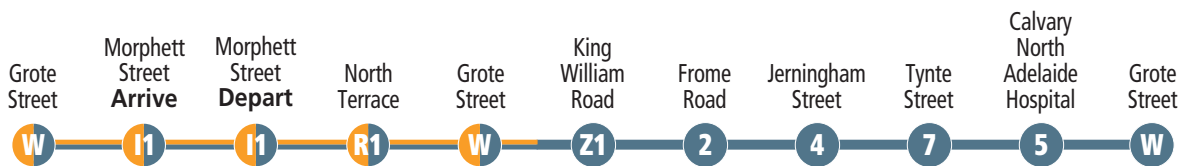

Royal Adelaide Hospital and medical precinct

The Royal Adelaide Hospital is located at the corner of North Terrace and West Terrace, at the western end of the city. Also located in this precinct is the South Australian Health and Medical Research Institute and Adelaide Dental Hospital.

Central Market and Chinatown

Located in the city's premier food district, Chinatown sits between Gouger and Grote Streets, next to the Adelaide Central Market, which supplies a diverse range of fresh produce to the precinct's restaurants, kitchens and food courts.

ADELAIDE FREE CITY SERVICES MAP

Mega GO ZONE 7 DAYS

ADELAIDE O-BAHN
 Catch fast and frequent services to and from the City at any O-Bahn Interchange.

- 98A & 98C route & stops
- 99A & 99C route & stops
- Bus stop relating to timetable
- 98A, 98C, 99A & 99C route & stops
- Tram line & stops
- Train line & stations
- Shopping & cultural precinct
- Hospital
- Visitor Information Centre
- Adelaide Metro InfoCentre:
 • Adelaide Railway Station, North Terrace

98A and 98c services do not operate on Christmas Day or Good Friday

All services are wheelchair accessible

98A

99A

Anti-clockwise service

CITY

NORTH ADELAIDE

Monday to Friday