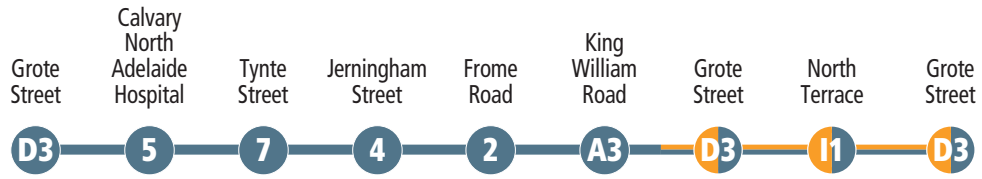

98c

99c

Clockwise service

NORTH ADELAIDE	CITY

Monday to Friday

		Grote Street	Calvary North Adelaide Hospital	Tynte Street	Jerningham Street	Frome Road	King William Road	Grote Street	North Terrace	Grote Street	
AM	98c	7.00	7.14	7.20	7.25	7.28	7.34	-	7.40	7.56	
	99c	-	-	-	-	-	-	8.15	8.25	8.41	
	98c	8.00	8.14	8.20	8.25	8.28	8.34	-	8.40	8.56	
	99c	-	-	-	-	-	-	8.45	8.55	9.11	
	98c	8.30	8.44	8.50	8.55	8.58	9.04	-	9.10	9.26	
	99c	-	-	-	-	-	-	9.15	9.25	9.41	
	98c	9.00	9.14	9.20	9.25	9.28	9.34	-	9.40	9.56	
	99c	-	-	-	-	-	-	9.45	9.55	10.11	
	98c	9.30	9.44	9.50	9.55	9.58	10.04	-	10.10	10.26	
	99c	-	-	-	-	-	-	10.15	10.25	10.41	
	98c	10.00	10.14	10.20	10.25	10.28	10.34	-	10.40	10.56	
	99c	-	-	-	-	-	-	10.45	10.55	11.11	
	98c	10.30	10.44	10.50	10.55	10.58	11.04	-	11.10	11.26	
	99c	-	-	-	-	-	-	11.15	11.25	11.41	
	98c	11.00	11.14	11.20	11.25	11.28	11.34	-	11.40	11.56	
	99c	-	-	-	-	-	-	11.45	11.55	12.11	
	PM	98c	11.30	11.44	11.50	11.55	11.58	12.04	-	12.10	12.26
		99c	-	-	-	-	-	-	12.15	12.25	12.41
		98c	12.00	12.14	12.20	12.25	12.28	12.34	-	12.40	12.56
		99c	-	-	-	-	-	-	12.45	12.55	1.11
98c		12.30	12.44	12.50	12.55	12.58	1.04	-	1.10	1.26	
99c		-	-	-	-	-	-	1.15	1.25	1.41	
98c		1.00	1.14	1.20	1.25	1.28	1.34	-	1.40	1.56	
99c		-	-	-	-	-	-	1.45	1.55	2.11	
98c		1.30	1.44	1.50	1.55	1.58	2.04	-	2.10	2.26	
99c		-	-	-	-	-	-	2.15	2.25	2.41	
98c		2.00	2.14	2.20	2.25	2.28	2.34	-	2.40	2.56	
99c		-	-	-	-	-	-	2.45	2.55	3.11	
98c		2.30	2.44	2.50	2.55	2.58	3.04	-	3.10	3.26	
99c		-	-	-	-	-	-	3.15	3.25	3.41	
98c		3.00	3.14	3.20	3.25	3.28	3.34	-	3.40	3.56	
99c		-	-	-	-	-	-	3.45	3.55	4.11	
98c		3.30	3.44	3.50	3.55	3.58	4.04	-	4.10	4.26	
99c		-	-	-	-	-	-	4.15	4.25	4.41	
98c		4.00	4.14	4.20	4.25	4.28	4.34	-	4.40	4.56	
99c		-	-	-	-	-	-	4.45	4.55	5.11	
98c	4.30	4.44	4.50	4.55	4.58	5.04	-	5.10	5.26		
99c	-	-	-	-	-	-	5.15	5.25	5.41		
98c	5.00	5.14	5.20	5.25	5.28	5.34	-	5.40	5.56		
99c	-	-	-	-	-	-	5.45	5.55	6.11		
98c	5.30	5.44	5.50	5.55	5.58	6.04	-	6.10	6.26		
99c	-	-	-	-	-	-	6.15	6.25	6.41		
98c	6.00	6.14	6.20	6.25	6.28	6.34	-	6.40	6.56		
99c	-	-	-	-	-	-	6.45	6.55	7.11		
98c	6.30	6.44	6.50	6.55	6.58	7.04	-	7.10	7.26		
99c	-	-	-	-	-	-	7.15	7.25	7.41		
98c	7.00	7.14	7.20	7.25	7.28	7.34	-	7.40	7.56		

Friday only

PM	98c	7.30	7.44	7.50	7.55	7.58	8.04	-	8.10	8.26
	98c	8.00	8.14	8.20	8.25	8.28	8.34	-	8.40	8.56
	98c	8.30	8.44	8.50	8.55	8.58	9.04	-	9.10	9.26
	98c	9.00	9.14	9.20	9.25	9.28	9.34	-	9.40	9.56

All services are wheelchair accessible