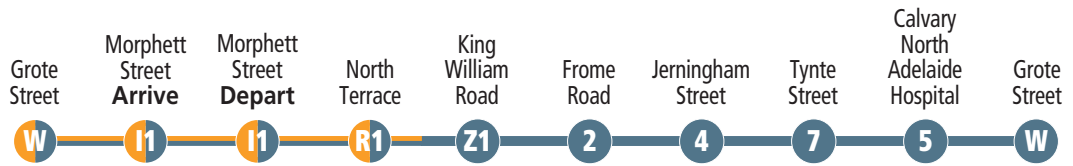

free CITY CONNECTOR

EXPLORE ADELAIDE

FREE CITY SERVICES

The free City Connector bus service runs on two loops – an inner city loop and an extended loop around North Adelaide providing a link to popular attractions, shopping, dining and destinations.

Royal Adelaide Hospital and medical precinct

The Royal Adelaide Hospital is located at the corner of North Terrace and West Terrace, at the western end of the city. Also located in this precinct is the South Australian Health and Medical Research Institute and Adelaide Dental Hospital.

Central Market and Chinatown

Located in the city's premier food district, Chinatown sits between Gouger and Grote Streets, next to the Adelaide Central Market, which supplies a diverse range of fresh produce to the precinct's restaurants, kitchens and food courts.

All services are wheelchair accessible

98A Anti-clockwise service

CITY NORTH ADELAIDE

Saturday only

AM	98A	8.15	8.19	8.23	8.35	8.41	8.45	8.49	8.54	8.59	9.15
	98A	8.45	8.49	8.53	9.05	9.11	9.15	9.19	9.24	9.29	9.45
	98A	9.15	9.19	9.23	9.35	9.41	9.45	9.49	9.54	9.59	10.15