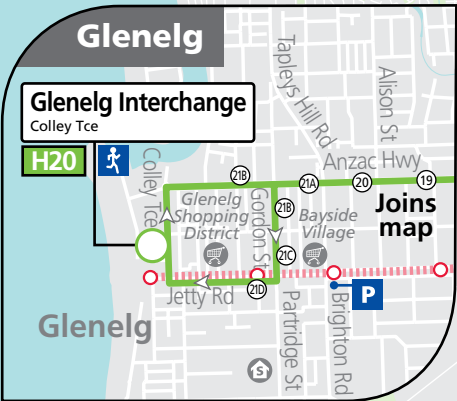

Route descriptions

H20 **Glenelg Interchange to Paradise Interchange** via Marion Road, Henley Beach Road, city, The Parade & St Bernards Road. Service operates 7 days.

H20c - terminates in the city. Service operates Monday-Friday.

Legend

K – Bus departs from stop 14A Stonehouse Avenue, Camden Park at the time shown.

* – Times are approximate only. Bus does not have to wait until this time to depart stop.

H20, H21, 580 Glenelg, Camden Park & Keswick to city & Paradise

Scale
Metres 250 500

- Street Legend**
1. Rundle Rd
 2. Rundle St
 3. The Parade West
 4. Flinders St
 5. Clairville Rd
 6. Reserve Rd
 7. Cresdee Rd

Paradise Interchange

- H20
- H21
- 580

GO ZONE Torrensville

GO ZONE Rosslyn Park

H21 buses travelling to the city do not service this stop.

See inset map for Adelaide city

See inset map for Glenelg

Scale
Metres 1400 2800

Legend

- Route H20
- Route H21
- Route 580
- Bus stop
- Bus stop on this side only
- Bus stop relating to timetable
- Convenient transfer point
- Park 'n' Ride
- Parking
- Train line & station
- Tram line & stop
- Hospital
- School
- Shopping Centre
- Educational Institution
- Medical research precinct
- Adelaide Metro InfoCentre