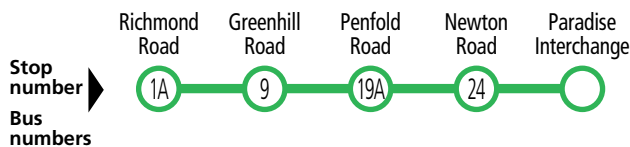

580 Keswick to Paradise

Monday to Friday

AM	580	$7.03	$7.14	$7.24	*$7.34	$7.38
PM	580	$3.30	$3.46	$3.58	*$4.09	$4.15
	580	5.20	5.38	5.50	*5.59	6.05

Legend

- S – School days only.
- – Times are approximate only. Bus does not have to wait until this time to depart stop.

Services may operate to a different timetable during the Christmas holiday period.

Visit the Adelaide Metro website during December and January for full details.