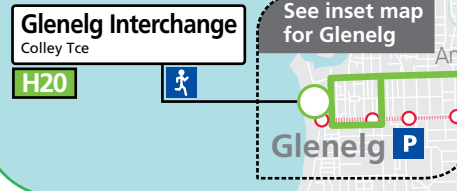

1. **Street Legend**
1. Rundle Rd
  2. Rundle St
  3. The Parade West
  4. Flinders St
  5. Clairville Rd
  6. Reserve Rd
  7. Cresdee Rd

Paradise Interchange

- H20
- H21
- 580

GO ZONE Torrensville

GO ZONE Rosslyn Park

H21 buses travelling to the city do not service this stop.

See inset map for Adelaide city

See inset map for Glenelg