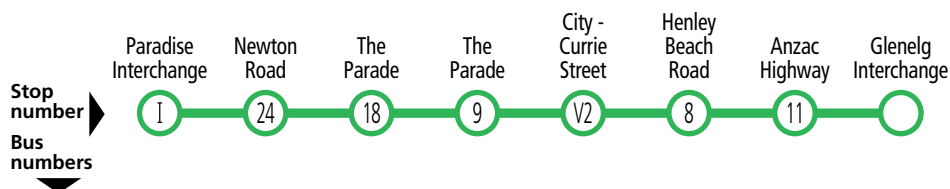

Legend

S – School days only.

Services may operate to a different timetable during the Christmas holiday period. Visit the Adelaide Metro website during December and January for full details.

H20 Paradise to Glenelg via city