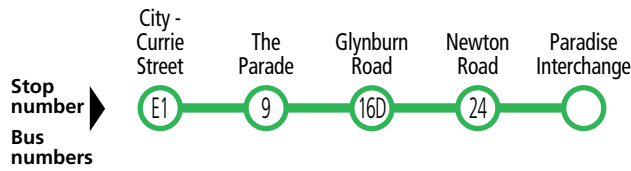

H21 City to Paradise

Monday to Friday

	Bus number	City - Currie Street	The Parade	Glynburn Road	Newton Road	Paradise Interchange
AM	H21	8.55	9.10	9.20	*9.30	9.35
	H21	9.20	9.35	9.45	*9.55	10.00
	H21	9.50	10.05	10.15	*10.26	10.31
	H21	10.20	10.35	10.45	*10.56	11.01
	H21	10.50	11.05	11.15	*11.26	11.31
PM	H21	11.20	11.35	11.45	*11.56	12.01
	H21	11.50	12.05	12.15	*12.26	12.31
	H21	12.20	12.35	12.45	*12.56	1.01
	H21	12.50	1.05	1.15	*1.26	1.31
	H21	1.20	1.35	1.45	*1.56	2.01
	H21	1.50	2.05	2.15	*2.26	2.31
	H21	2.20	2.35	2.45	*2.56	3.01
	H21	2.50	3.08	3.21	*3.34	3.42
	H21	3.20	3.42	4.00	*4.13	4.19
	H21	3.55	4.17	4.35	*4.48	4.54
H21	4.55	5.17	5.35	*5.48	5.54	

Legend

* – Times are approximate only. Bus does not have to wait until this time to depart stop.

Services may operate to a different timetable during the Christmas holiday period.

Visit the Adelaide Metro website during December and January for full details.