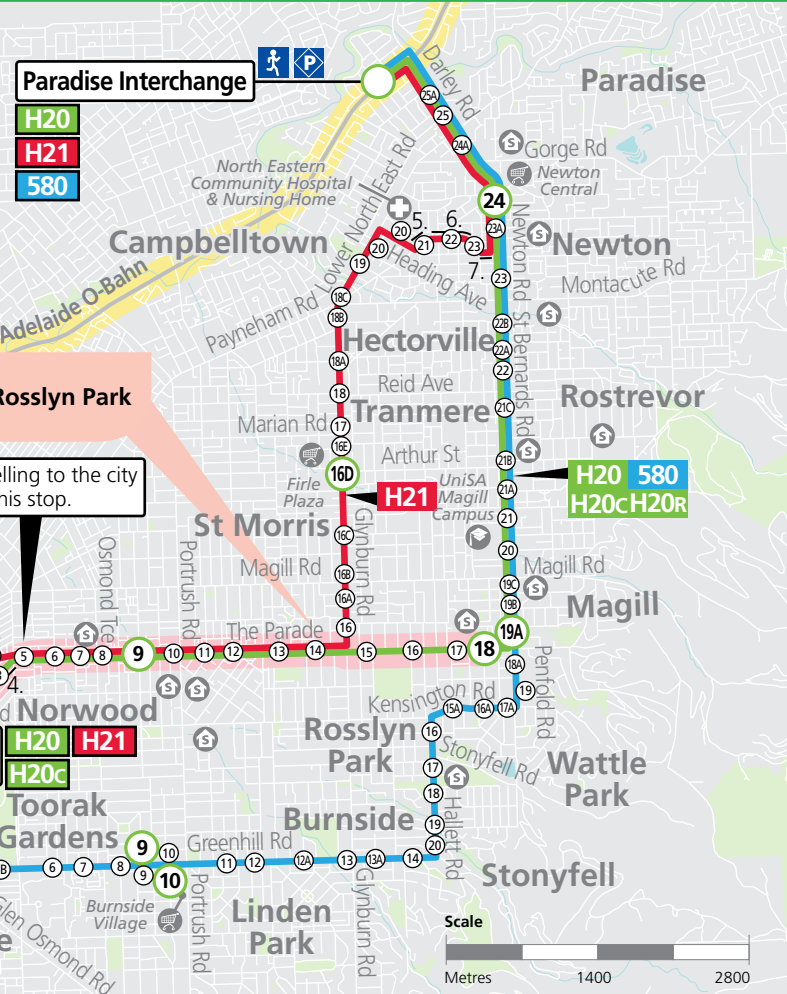

Route descriptions

H20 **Glenelg Interchange to Paradise Interchange** via Marion Road, Henley Beach Road, city, The Parade & St Bernards Road. Service operates 7 days.

H20c - terminates in the city. Service operates Monday-Friday.

Legend

K – Bus departs from stop 14A Stonehouse Avenue, Camden Park at the time shown.

* – Times are approximate only. Bus does not have to wait until this time to depart stop.

H20, H21, 580 Glenelg, Camden Park & Keswick to city & Paradise

Scale
Metres 250 500

- Street Legend**
1. Rundle Rd
 2. Rundle St
 3. The Parade West
 4. Flinders St
 5. Clairville Rd
 6. Reserve Rd
 7. Cresdee Rd

Paradise Interchange

- H20
- H21
- 580

GO ZONE Torrensville

GO ZONE Rosslyn Park

H21 buses travelling to the city do not service this stop.

See inset map for Adelaide city

See inset map for Glenelg

Scale
Metres 1400 2800

Legend

- Route H20
- Route H21
- Route 580
- Bus stop
- Bus stop on this side only
- Bus stop relating to timetable
- Convenient transfer point
- Park 'n' Ride
- Parking
- Train line & station
- Tram line & stop
- Hospital
- School
- Shopping Centre
- Educational Institution
- Medical research precinct
- Adelaide Metro InfoCentre