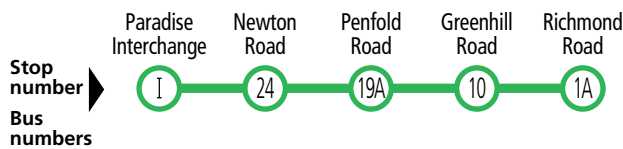

580 Paradise & Newton to Keswick

Monday to Friday

AM	580					
AM	580	7.50	7.56	8.11	8.29	8.48
PM	580	-	S3.29	S3.38	S3.52	S4.05

Legend

- S – School days only.

Services may operate to a different timetable during the Christmas holiday period. Visit the Adelaide Metro website during December and January for full details.