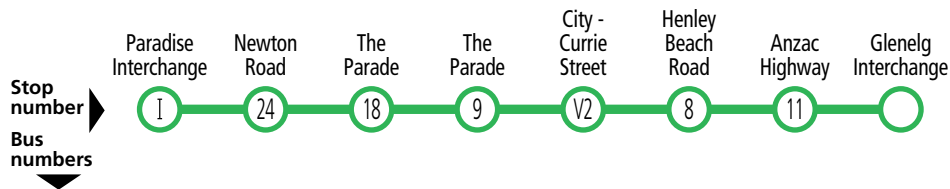

H20 Paradise & Newton to Richmond & Glenelg via city

Monday to Friday

AM	H20								
	H20	-	5.50	5.57	6.05	6.17	*6.25	6.36	6.47
	H20	-	6.29	6.37	6.45	6.58	*7.06	7.17	7.30
	H20	6.45	6.49	6.57	7.07	7.21	*7.30	7.42	7.55
	H20	6.59	7.04	7.15	7.26	7.43	*7.54	8.06	8.20
	H20	7.23	7.28	7.40	7.52	8.12	*8.24	8.37	8.53
	H20c	7.31	7.36	7.50	8.06	8.26	-	-	-
	H20	7.37	7.44	8.00	8.16	8.36	*8.48	9.00	9.16
	H20c	$7.46	$7.53	$8.10	$8.29	$8.47	-	-	-
	H20c	7.56	8.03	8.20	8.39	8.57	-	-	-
	H20	8.07	8.12	8.30	8.48	9.05	*9.15	9.27	9.42
	H20c	8.27	8.32	8.50	9.05	9.22	-	-	-
	H20	9.00	9.05	9.18	9.29	9.46	*9.58	10.10	10.24
	H20	9.29	9.34	9.47	9.58	10.15	*10.27	10.39	10.53
	H20	9.59	10.04	10.17	10.28	10.45	*10.57	11.09	11.23
	H20	10.29	10.34	10.47	10.58	11.15	*11.27	11.39	11.53
	H20	10.59	11.04	11.17	11.28	11.45	*11.57	12.09	12.23
	H20	11.29	11.34	11.47	11.58	12.15	*12.27	12.39	12.53
	H20	11.59	12.04	12.17	12.28	12.45	*12.57	1.09	1.23
PM	H20	12.29	12.34	12.47	12.58	1.15	*1.27	1.39	1.53
	H20	12.59	1.04	1.17	1.28	1.45	*1.57	2.09	2.23
	H20	1.29	1.34	1.47	1.58	2.15	*2.27	2.39	2.53
	H20	1.59	2.04	2.17	2.28	2.45	*2.59	3.11	3.25
	H20	2.31	2.36	2.47	2.59	3.16	*3.30	3.46	4.06
	H20	2.53	2.58	3.09	3.21	3.38	*3.52	4.08	4.28
	H20R	3.09	3.14	3.29	3.41	3.58	*G4.12	-	-
	H20	3.28	3.33	3.44	3.56	4.13	*4.28	4.44	5.02
	H20R	3.50	3.55	4.06	4.16	4.33	*G4.48	-	-
	H20	4.01	4.06	4.16	4.26	4.43	*4.58	5.14	5.32
	H20	4.16	4.21	4.31	4.41	4.58	*5.13	5.29	5.47
	H20	4.31	4.36	4.46	4.56	5.13	*5.28	5.44	6.02
	H20	4.53	4.58	5.08	5.18	5.35	*5.50	6.06	6.24
	H20	5.13	5.18	5.28	5.38	5.55	*6.08	6.24	6.42
	H20	5.27	5.32	5.42	5.52	6.08	*6.20	6.34	6.50
	H20	6.03	6.07	6.16	6.26	6.40	*6.51	7.02	7.14
	H20	7.04	7.08	7.17	7.26	7.40	*7.51	8.02	8.14
	H20	8.04	8.08	8.17	8.26	8.40	*8.51	9.02	9.14
	H20	9.04	9.08	9.17	9.26	9.40	*9.51	10.02	10.14

Legend

- G – Bus continues to stop 8F Marion Road, Richmond.
- S – School days only.
- – Times are approximate only. Bus does not have to wait until this time to depart stop.

Services may operate to a different timetable during the Christmas holiday period. Visit the Adelaide Metro website during December and January for full details.