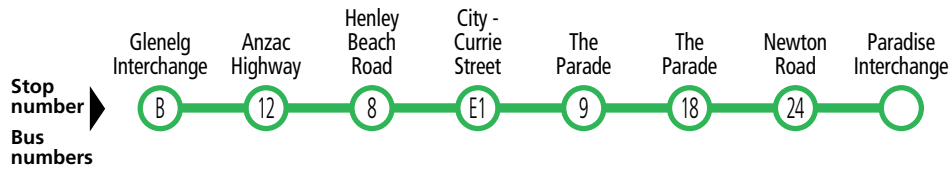

H20 Glenelg & Camden Park to Paradise via city

Monday to Friday

AM	H20c	K5.26	5.29	5.38	5.48	-	-	-	-
	H20	K6.03	6.07	6.18	6.30	6.41	6.48	*6.58	7.04
	H20	K6.43	6.47	6.58	7.10	7.21	7.28	*7.38	7.44
	H20	K6.58	7.02	7.13	7.25	7.36	7.43	*7.53	7.59
	H20	7.02	7.14	7.29	7.45	8.02	8.14	*8.27	8.34
	H20	K7.25	7.29	7.44	8.00	8.18	8.30	*8.43	8.52
	H20	7.27	7.39	7.54	8.10	8.27	8.39	*8.52	8.59
	H20	K7.40	7.44	8.02	8.20	8.37	8.46	*8.58	9.05
	H20	7.45	7.58	8.17	8.35	8.52	9.01	*9.11	9.18
	H20	8.29	8.40	8.59	9.14	9.30	9.39	*9.49	9.56
	H20	9.02	9.12	9.25	9.40	9.55	10.04	*10.15	10.20
	H20	9.32	9.42	9.55	10.10	10.25	10.34	*10.45	10.50
	H20	10.02	10.12	10.25	10.40	10.55	11.04	*11.15	11.20
	H20	10.32	10.42	10.55	11.10	11.25	11.34	*11.45	11.50
	H20	11.02	11.12	11.25	11.40	11.55	12.04	*12.15	12.20
	H20	11.32	11.42	11.55	12.10	12.25	12.34	*12.45	12.50
PM	H20	12.02	12.12	12.25	12.40	12.55	1.04	*1.15	1.20
	H20	12.32	12.42	12.55	1.10	1.25	1.34	*1.45	1.50
	H20	1.02	1.12	1.25	1.40	1.55	2.04	*2.15	2.20
	H20	1.32	1.42	1.55	2.10	2.25	2.34	*2.45	2.50
	H20	2.02	2.12	2.25	2.40	2.58	3.12	*3.25	3.33
	H20	2.28	2.38	2.55	3.10	3.26	3.41	*3.54	4.00
	H20	2.58	3.08	3.25	3.40	3.56	4.11	*4.24	4.30
	H20	3.28	3.38	3.55	4.10	4.26	4.41	*4.54	5.00
	H20	3.58	4.08	4.25	4.40	4.56	5.11	*5.24	5.30
	H20	4.28	4.38	4.55	5.10	5.29	5.44	*5.57	6.03
	H20	5.02	5.12	5.27	5.40	5.59	6.09	*6.19	6.25
	H20	5.37	5.47	6.02	6.15	6.30	6.40	*6.50	6.56
	H20	6.10	6.18	6.33	6.45	7.00	7.10	*7.20	7.25
	H20	6.45	6.53	7.03	7.15	7.30	7.40	*7.50	7.55
	H20	7.19	7.26	7.35	7.45	7.59	8.08	*8.18	8.23
	H20	8.19	8.26	8.35	8.45	8.59	9.07	*9.16	9.21
	H20	9.19	9.26	9.35	9.45	9.59	10.07	*10.16	10.21
	H20	10.19	10.26	10.35	10.45	10.59	11.07	*11.16	11.21

Legend

- K – Bus departs from stop 14A Stonehouse Avenue, Camden Park at the time shown.
- – Times are approximate only. Bus does not have to wait until this time to depart stop.

Services may operate to a different timetable during the Christmas holiday period.

Visit the Adelaide Metro website during December and January for full details.