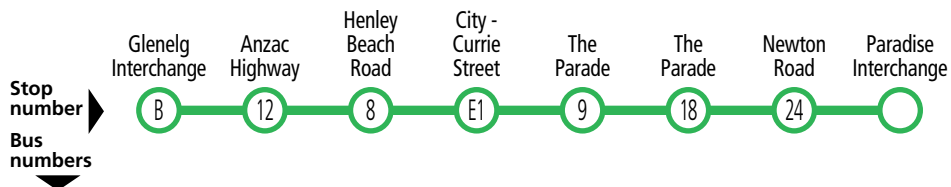

Legend

* – Times are approximate only. Bus does not have to wait until this time to depart stop.

Services may operate to a different timetable during the Christmas holiday period.

Visit the Adelaide Metro website during December and January for full details.

H20 Glenelg & Camden Park to Paradise via city

Saturday only

	Bus number	Glenelg Interchange	Anzac Highway	Henley Beach Road	City - Currie Street	The Parade	The Parade	Newton Road	Paradise Interchange
AM	H20	K7.06	7.08	7.20	7.29	7.41	7.50	*7.56	8.01