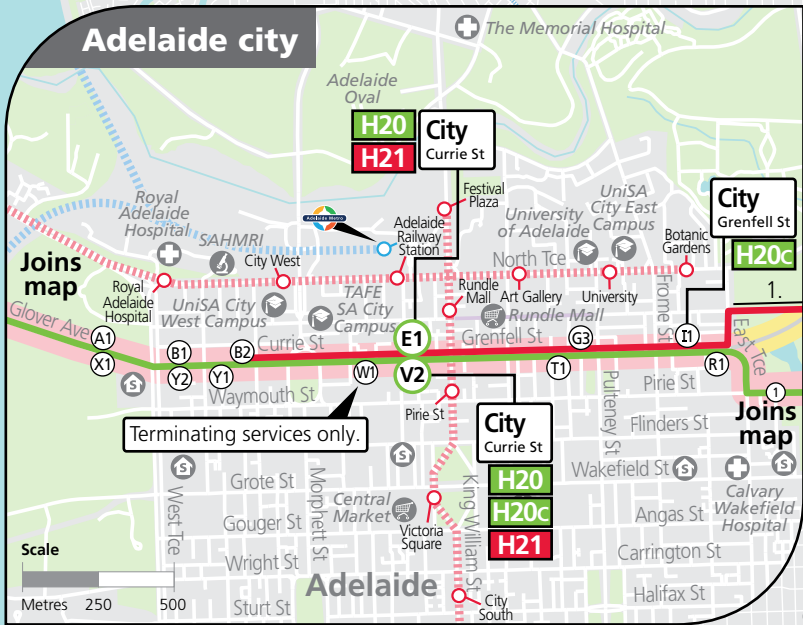

H20, H21, 580 Glenelg, Camden Park & Keswick to city & Paradise

Scale
Metres 250 500