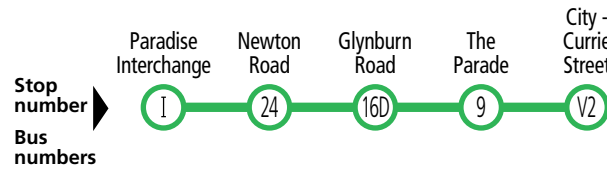

H21 Paradise & Firle to city

Monday to Friday

AM	H21	7.21	7.26	7.36	7.49	8.08
	H21	-	-	S8.07	S8.20	S8.40
	H21	8.46	8.51	9.06	9.19	9.36
	H21	9.19	9.24	9.36	9.49	10.06
	H21	9.51	9.56	10.06	10.18	10.35
	H21	10.21	10.26	10.36	10.48	11.05
	H21	10.51	10.56	11.06	11.18	11.35
	H21	11.21	11.26	11.36	11.48	12.05
	H21	11.51	11.56	12.06	12.18	12.35
PM	H21	12.21	12.26	12.36	12.48	1.05
	H21	12.51	12.56	1.06	1.18	1.35
	H21	1.21	1.26	1.36	1.48	2.05
	H21	1.51	1.56	2.06	2.18	2.35
	H21	2.21	2.26	2.36	2.48	3.05
	H21	2.49	2.54	3.04	3.16	3.33
	H21	3.18	3.24	3.36	3.51	4.08
	H21	3.55	4.01	4.11	4.21	4.38
	H21	4.35	4.41	4.51	5.01	5.18
	H21	5.02	5.08	5.18	5.28	5.45

Legend

S – School days only.

Services may operate to a different timetable during the Christmas holiday period. Visit the Adelaide Metro website during December and January for full details.