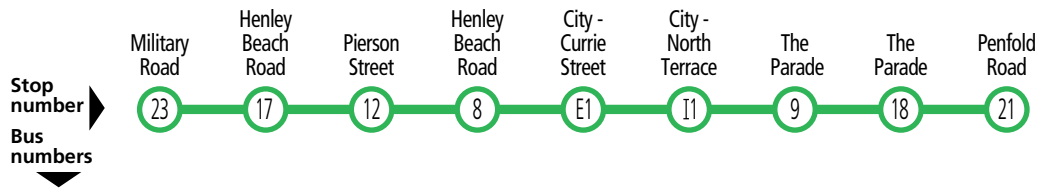

H22, H32 Henley Beach South & Lockleys to city & Wattle Park

Monday to Friday

		Military Road	Henley Beach Road	Pierson Street	Henley Beach Road	City - Currie Street	City - North Terrace	The Parade	The Parade	Penfold Road
AM	H22	5.42	5.48	5.53	5.58	6.10	-	6.21	*6.28	6.30
	H22	6.22	6.28	6.33	6.38	6.50	-	7.01	*7.08	7.10
	H32	6.49	6.56	-	7.03	7.15	7.22	-	-	-
	H22	-	-	7.04	7.08	7.20	-	7.31	*7.38	7.40
	H32	7.04	7.11	-	7.18	7.30	7.37	-	-	-
	H22	-	-	7.19	7.23	7.35	-	7.48	*8.00	8.02
	H32	7.18	7.26	-	7.34	7.50	7.57	-	-	-
	H22	-	-	7.33	7.39	7.55	-	8.13	*8.25	8.27
	H32	7.30	7.38	-	7.47	8.03	8.12	-	-	-
	H22	-	-	7.43	7.49	8.05	-	8.23	*8.35	8.37
	H22	-	-	7.51	7.57	8.15	-	8.32	*8.41	8.43
	H32	7.41	7.49	-	7.59	8.17	8.26	-	-	-
	H22	-	-	8.01	8.07	8.25	-	8.42	*8.51	8.53
	H32	7.54	8.02	-	8.12	8.30	8.41	-	-	-
	H22	-	-	8.21	8.27	8.45	-	9.02	*9.11	9.13
	H32	8.19	8.27	-	8.37	8.55	9.06	-	-	-
	H22	-	-	8.39	8.45	9.00	-	9.16	*9.25	9.27
	H22	8.52	8.58	9.03	9.10	9.25	-	9.40	*9.49	9.51
	H22	9.22	9.28	9.33	9.40	9.55	-	10.10	*10.19	10.21
	H22	9.52	9.58	10.03	10.10	10.25	-	10.40	*10.49	10.51
H22	10.22	10.28	10.33	10.40	10.55	-	11.10	*11.19	11.21	
H22	10.52	10.58	11.03	11.10	11.25	-	11.40	*11.49	11.51	
H22	11.22	11.28	11.33	11.40	11.55	-	12.10	*12.19	12.21	
H22	11.52	11.58	12.03	12.10	12.25	-	12.40	*12.49	12.51	
PM	H22	12.22	12.28	12.33	12.40	12.55	-	1.10	*1.19	1.21
	H22	12.52	12.58	1.03	1.10	1.25	-	1.40	*1.49	1.51
	H22	1.22	1.28	1.33	1.40	1.55	-	2.10	*2.19	2.21
	H22	1.52	1.58	2.03	2.10	2.25	-	2.40	*2.49	2.51
	H22	2.20	2.26	2.33	2.40	2.55	-	3.11	*3.26	3.29
	H22	2.50	2.56	3.03	3.10	3.25	-	3.41	*3.56	3.59
	H22	3.14	3.20	3.27	3.35	3.50	-	4.06	*4.21	4.24
	H22	-	-	3.37	3.45	4.00	-	4.16	*4.31	4.34
	H22	3.44	3.50	3.57	4.05	4.20	-	4.36	*4.51	4.54
	H22	-	-	4.09	4.15	4.30	-	4.46	*5.01	5.04
	H22	4.19	4.24	4.29	4.35	4.50	-	5.09	*5.24	5.26
	H22	-	-	4.39	4.45	5.00	-	5.19	*5.34	5.36
	H22	4.49	4.54	4.59	5.05	5.20	-	5.39	*5.54	5.56
	H22	-	-	5.10	5.15	5.30	-	5.49	*6.04	6.06
	H22	-	-	5.32	5.37	5.50	-	6.09	*6.19	6.21
	H22	-	-	5.47	5.52	6.05	-	6.20	*6.30	6.32
	H22	5.59	6.04	6.10	6.17	6.30	-	6.45	*6.55	6.57
	H22	6.30	6.35	6.41	6.48	7.00	-	7.15	*7.25	7.27
	H22	7.54	7.58	8.01	8.05	8.15	-	8.29	*8.37	8.40
	H22	8.54	8.58	9.01	9.05	9.15	-	9.29	*9.37	9.40
H22	9.54	9.58	10.01	10.05	10.15	-	10.29	*10.37	10.40	
H22	10.54	10.58	11.01	11.05	11.15	-	11.29	*11.37	11.40	

Legend

* - Times are approximate only. Bus does not have to wait until this time to depart stop.

Services may operate to a different timetable during the Christmas holiday period. Visit the Adelaide Metro website during December and January for full details.