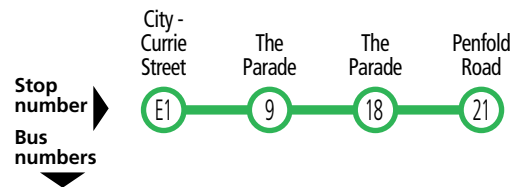

N22 City to Wattle Park

Saturday PM-Sunday AM					
AM	N22	12.06	12.16	*12.22	12.25
	N22	1.06	1.16	*1.22	1.25
	N22	2.06	2.16	*2.22	2.25
	N22	3.06	3.16	*3.22	3.25
	N22	4.06	4.16	*4.22	4.25

Legend

* - Times are approximate only. Bus does not have to wait until this time to depart stop.