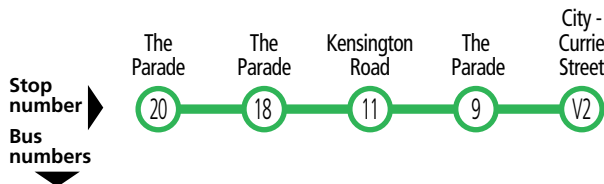

H22 Wattle Park to city & Henley Beach South

Saturday only

AM	H22	6.15	6.18	6.27	6.40	*6.51	6.57	7.03	7.08
	H22	7.15	7.18	7.27	7.40	*7.51	7.57	8.03	8.08

Saturday, Sunday & public holidays

AM	H22	8.15	8.18	8.27	8.40	*8.51	8.57	9.03	9.08
	H22c	8.51	8.54	9.06	9.20	-	-	-	-
	H22	9.21	9.24	9.36	9.50	*10.01	10.07	10.12	10.18
	H22c	9.51	9.54	10.06	10.20	-	-	-	-
	H22	10.21	10.24	10.36	10.50	*11.01	11.07	11.12	11.18
	H22c	10.51	10.54	11.06	11.20	-	-	-	-
	H22	11.21	11.24	11.36	11.50	*12.01	12.07	12.12	12.18
	H22c	11.51	11.54	12.06	12.20	-	-	-	-
PM	H22	12.21	12.24	12.36	12.50	*1.01	1.07	1.12	1.18
	H22c	12.51	12.54	1.06	1.20	-	-	-	-
	H22	1.21	1.24	1.36	1.50	*2.01	2.07	2.12	2.18
	H22c	1.51	1.54	2.06	2.20	-	-	-	-
	H22	2.21	2.24	2.36	2.50	*3.01	3.07	3.12	3.18
	H22c	2.51	2.54	3.06	3.20	-	-	-	-
	H22	3.21	3.24	3.36	3.50	*4.01	4.07	4.12	4.18
	H22c	3.51	3.54	4.06	4.20	-	-	-	-
	H22	4.21	4.24	4.36	4.50	*5.01	5.07	5.12	5.18
	H22	5.03	5.06	5.18	5.32	*5.43	5.49	5.54	6.00
	H22	6.03	6.06	6.18	6.32	*6.43	6.49	6.54	7.00
	H22	7.03	7.05	7.15	7.28	*7.37	7.43	7.48	7.53
	H22	8.03	8.05	8.15	8.28	*8.37	8.43	8.48	8.53
	H22	9.05	9.07	9.17	9.30	*9.39	9.45	9.50	9.55
	H22	10.05	10.07	10.17	10.30	*10.39	10.45	10.50	10.55
	H22	11.05	11.07	11.17	11.30	*11.39	11.45	11.50	11.55

Saturday PM–Sunday AM

AM	H22c	12.05	12.07	12.17	12.30	-	-	-	-
----	------	-------	-------	-------	-------	---	---	---	---

Legend

* – Times are approximate only. Bus does not have to wait until this time to depart stop.

H23, H24 Auldana to city

Monday to Friday

AM	H24	7.22	7.25	-	7.36	7.55
	H24	7.42	7.45	-	8.01	8.21
	H23	9.20	-	9.26	9.34	9.51

Services may operate to a different timetable during the Christmas holiday period. Visit the Adelaide Metro website during December and January for full details.