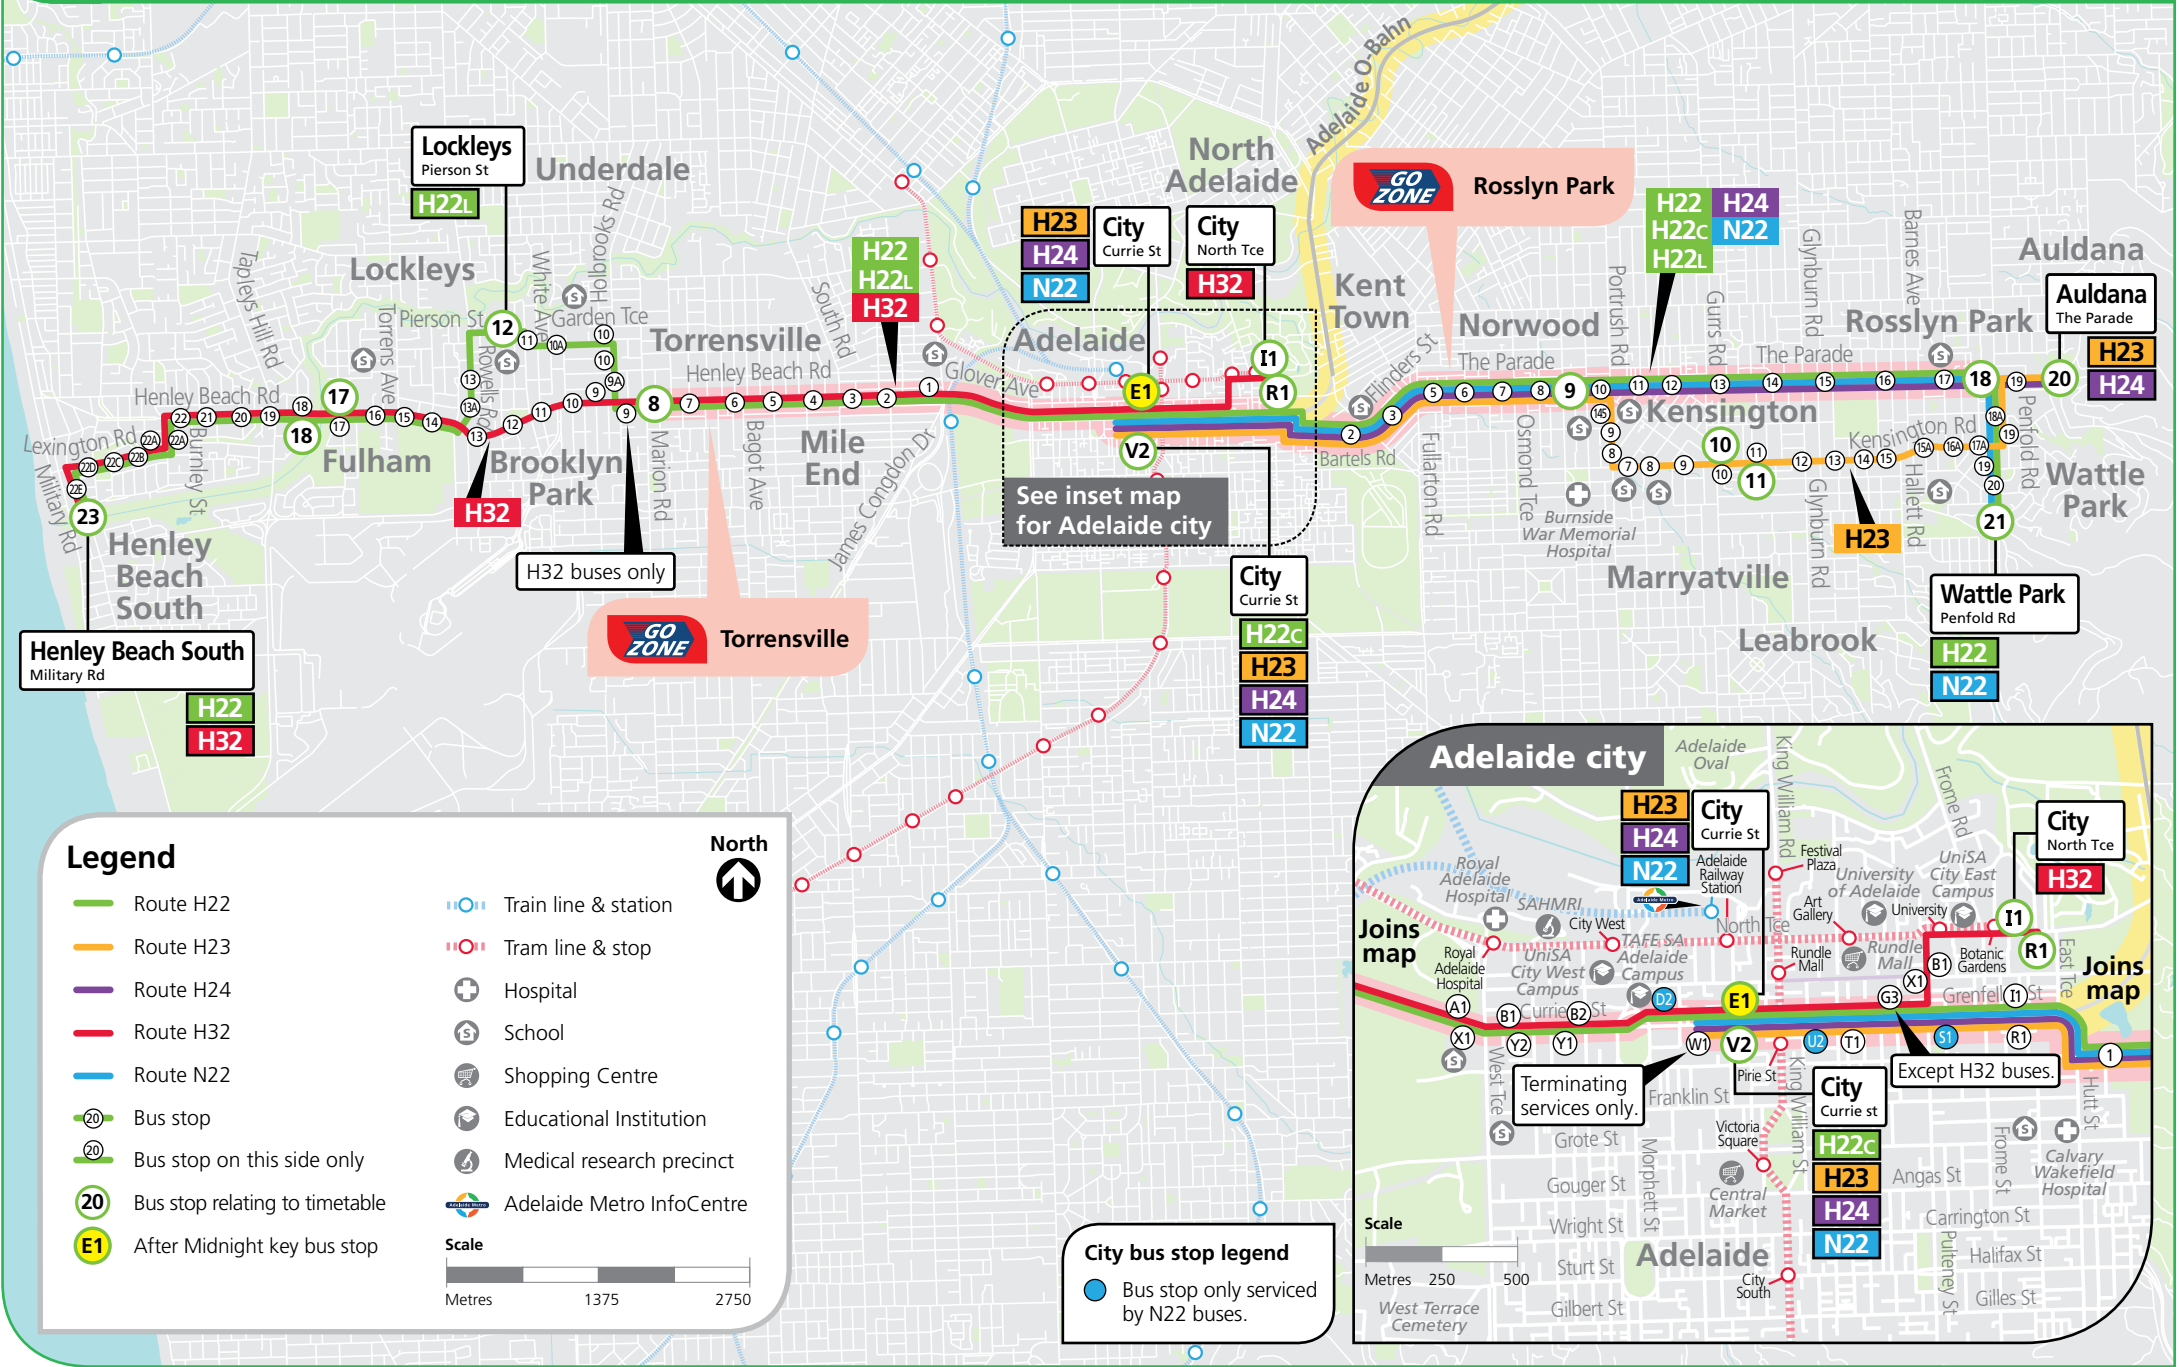

Route descriptions

H22 Henley Beach South to Wattle Park via Pierson Street, Henley Beach Road, city, The Parade & Penfold Road. Service operates 7 days.
H22c - Wattle Park to city.
H22L - terminates at stop 12 Pierson Street, Lockleys.

Between the city and stop 18 The Parade, catch buses H20, H22 and H24.

Go Zones operate approximately every 15 minutes between 7.30am and 6.30pm Monday to Friday and every 30 minutes at night, Saturday, Sunday and public holidays until 10pm.

N22 City to Wattle Park

Saturday PM-Sunday AM					
AM	N22	12.06	12.16	*12.22	12.25
	N22	1.06	1.16	*1.22	1.25
	N22	2.06	2.16	*2.22	2.25
	N22	3.06	3.16	*3.22	3.25
	N22	4.06	4.16	*4.22	4.25

Legend

* - Times are approximate only. Bus does not have to wait until this time to depart stop.

Services may operate to a different timetable during the Christmas holiday period. Visit the Adelaide Metro website during December and January for full details.

H22, H23, H24, H32, N22 Henley Beach South & Lockleys to city, Auldana & Wattle Park