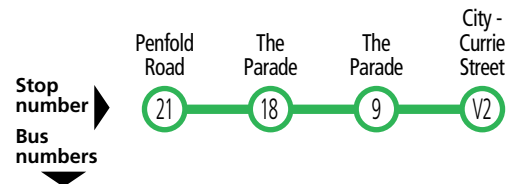

H23, H24 Auldana to city

Monday to Friday

AM	H24	7.22	7.25	-	7.36	7.55
	H24	7.42	7.45	-	8.01	8.21
	H23	9.20	-	9.26	9.34	9.51

Services may operate to a different timetable during the Christmas holiday period. Visit the Adelaide Metro website during December and January for full details.

N22 Wattle Park to city

Saturday PM–Sunday AM

AM	N22	12.30	12.32	12.38	12.50
	N22	1.30	1.32	1.38	1.50
	N22	2.30	2.32	2.38	2.50
	N22	3.30	3.32	3.38	3.50
	N22	4.30	4.32	4.38	4.50