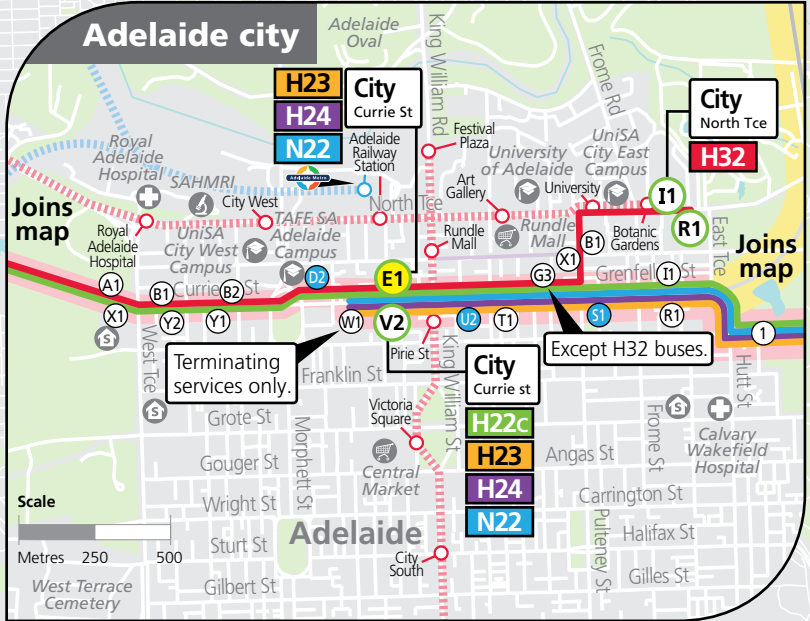

H22, H23, H24, H32, N22 Henley Beach South & Lockleys to city, Auldana & Wattle Park

Legend

1. Route H22
   - Route H23
   - Route H24
   - Route H32
   - Route N22
   - Bus stop
   - Bus stop on this side only
   - Bus stop relating to timetable
   - After Midnight key bus stop
   - Train line & station
   - Tram line & stop
   - Hospital
   - School
   - Shopping Centre
   - Educational Institution
   - Medical research precinct
   - Adelaide Metro InfoCentre
2. Scale
   Metres 1375 2750

City bus stop legend

- Bus stop only serviced by N22 buses.