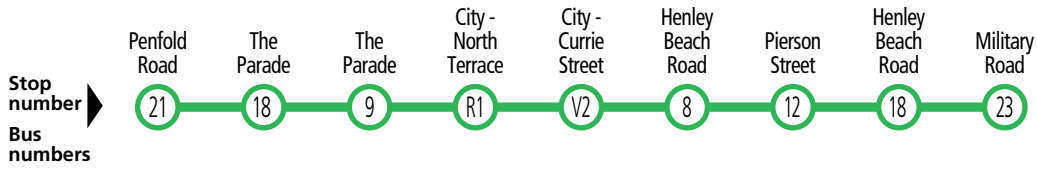

H22, H32 Wattle Park & city to Lockleys & Henley Beach South

Monday to Friday

		Penfold Road	The Parade	The Parade	City - North Terrace	City - Currie Street	Henley Beach Road	Pierson Street	Henley Beach Road	Military Road
AM	H22L	5.35	5.37	5.45	-	5.56	*6.04	6.09	-	-
	H22L	6.15	6.17	6.25	-	6.38	*6.46	6.52	-	-
	H22L	6.45	6.47	6.55	-	7.08	*7.16	7.22	-	-
	H22L	7.05	7.07	7.18	-	7.35	*7.44	7.50	-	-
	H22L	7.18	7.20	7.31	-	7.48	*7.59	8.05	-	-
	H22L	7.27	7.30	7.41	-	8.00	*8.12	8.18	-	-
	H22L	7.32	7.35	7.46	-	8.05	*8.17	8.23	-	-
	H22L	7.52	7.55	8.11	-	8.31	*8.43	8.49	-	-
	H22c	8.02	8.05	8.24	-	8.42	-	-	-	-
	H22	8.12	8.15	8.34	-	8.52	*9.04	9.10	9.16	9.22
	H22c	8.37	8.40	8.57	-	9.14	-	-	-	-
	H22	9.00	9.03	9.15	-	9.32	*9.44	9.50	9.56	10.04
	H22	9.29	9.32	9.43	-	10.00	*10.12	10.18	10.24	10.32
	H22	9.59	10.02	10.13	-	10.30	*10.42	10.48	10.54	11.02
	H22	10.29	10.32	10.43	-	11.00	*11.12	11.18	11.24	11.32
	H22	10.59	11.02	11.13	-	11.30	*11.42	11.48	11.54	12.02
H22	11.29	11.32	11.43	-	12.00	*12.12	12.18	12.24	12.32	
H22	11.59	12.02	12.13	-	12.30	*12.42	12.48	12.54	1.02	
PM	H22	12.29	12.32	12.43	-	1.00	*1.12	1.18	1.24	1.32
	H22	12.59	1.02	1.13	-	1.30	*1.42	1.48	1.54	2.02
	H22	1.29	1.32	1.43	-	2.00	*2.12	2.18	2.24	2.32
	H22	1.59	2.02	2.13	-	2.30	*2.44	2.50	2.56	3.04
	H22L	2.28	2.31	2.43	-	3.00	*3.15	3.21	-	-
	H32	-	-	-	3.00	3.08	*3.22	-	3.32	3.40
	H22L	2.56	2.59	3.11	-	3.28	*3.43	3.49	-	-
	H32	-	-	-	3.35	3.43	*3.57	-	4.05	4.13
	H22L	-	3.16	3.28	-	3.48	*4.02	4.08	-	-
	H32	-	-	-	3.52	4.00	*4.15	-	4.23	4.31
	H22L	3.31	3.34	3.46	-	4.03	*4.18	4.24	-	-
	H22L	-	3.49	4.01	-	4.18	*4.33	4.39	-	-
	H32	-	-	-	4.15	4.23	*4.38	-	4.46	4.54
	H22L	3.56	3.59	4.11	-	4.28	*4.43	4.49	-	-
	H32	-	-	-	4.30	4.38	*4.53	-	5.01	5.09
	H32	-	-	-	4.40	4.48	*5.03	-	5.11	5.19
	H22L	-	4.26	4.36	-	4.53	*5.08	5.14	-	-
	H22L	4.31	4.34	4.44	-	5.01	*5.16	5.22	-	-
	H32	-	-	-	4.55	5.03	*5.18	-	5.26	5.34
	H22L	4.38	4.41	4.51	-	5.08	*5.23	5.29	-	-
	H32	-	-	-	5.07	5.15	*5.30	-	5.39	5.49
	H22L	4.53	4.56	5.06	-	5.23	*5.38	5.44	-	-
	H32	-	-	-	5.17	5.25	*5.40	-	5.49	5.59
	H22L	5.10	5.13	5.23	-	5.40	*5.55	6.01	-	-
	H32	-	-	-	5.37	5.45	*6.00	-	6.09	6.19
	H22L	5.30	5.33	5.43	-	6.00	*6.13	6.19	-	-
	H32	-	-	-	5.57	6.05	*6.18	-	6.26	6.36
	H22	6.01	6.04	6.14	-	6.30	*6.42	6.48	6.53	7.00
H22	6.44	6.47	6.56	-	7.10	*7.21	7.27	7.32	7.37	
H22	7.44	7.47	7.56	-	8.10	*8.21	8.27	8.32	8.37	
H22	8.44	8.47	8.56	-	9.10	*9.21	9.27	9.32	9.37	
H22	9.44	9.47	9.56	-	10.10	*10.21	10.27	10.32	10.37	
H22	10.14	10.17	10.26	-	10.40	*10.51	10.57	11.02	11.07	

Legend

* - Times are approximate only. Bus does not have to wait until this time to depart stop.

Services may operate to a different timetable during the Christmas holiday period. Visit the Adelaide Metro website during December and January for full details.