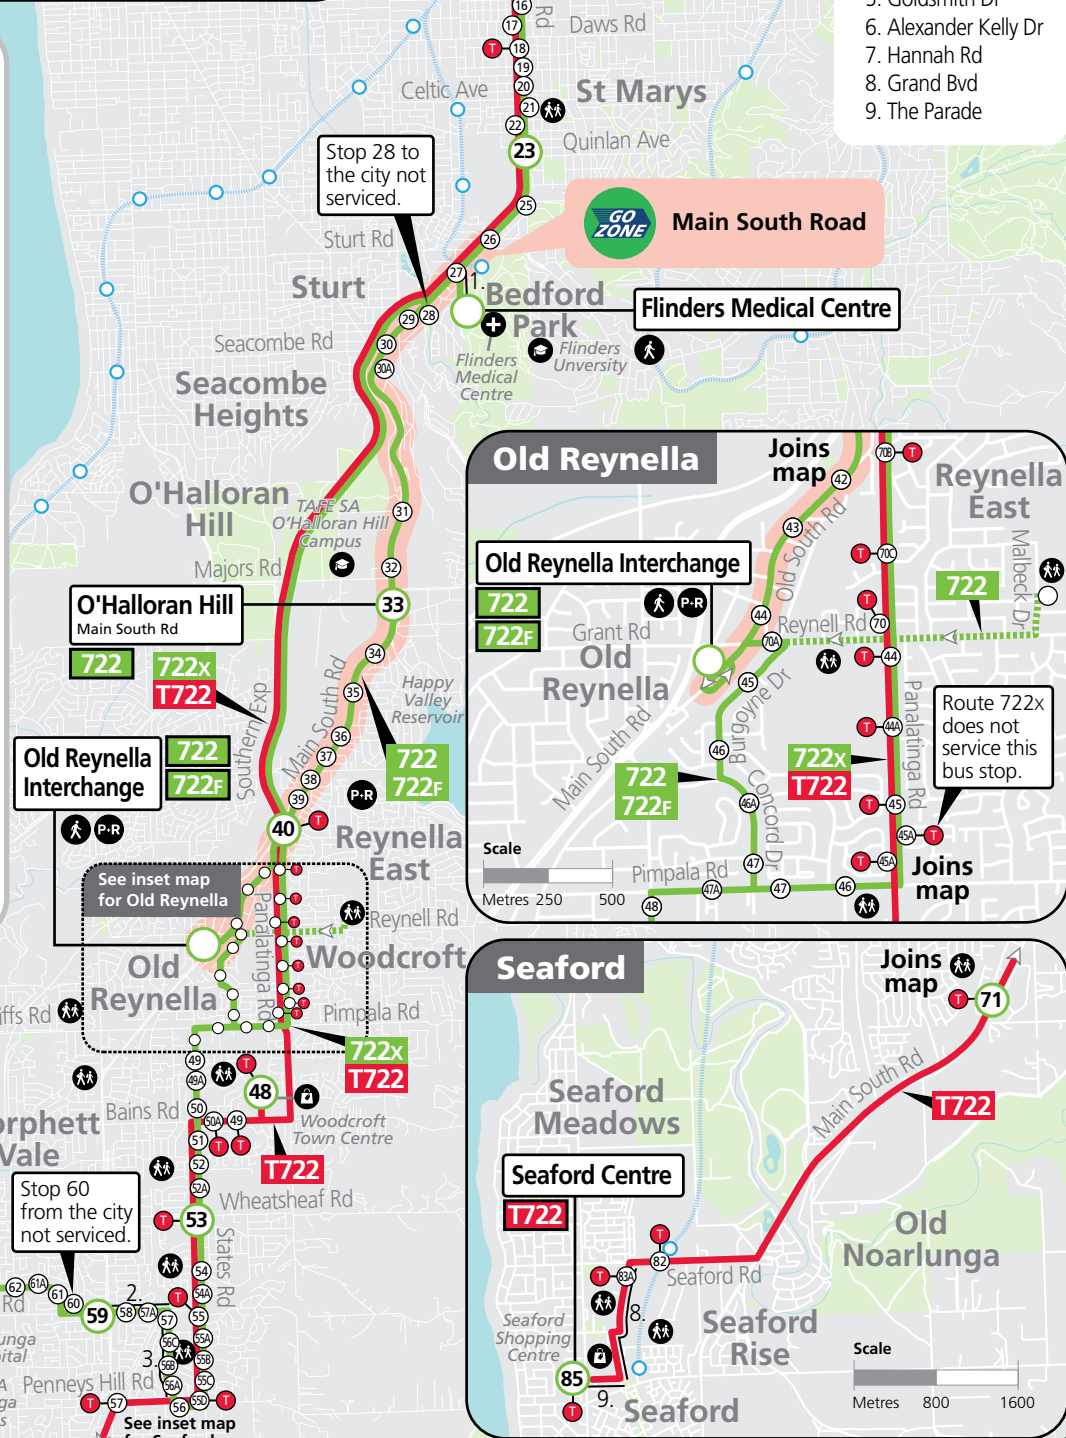

# 722 Noarlunga to Old Reynella & city

Also shows limited route 721

## Sunday & public holidays

	722	Noarlunga Centre Interchange	Beach Road	States Road	Old Reynella Interchange		Main South Road	Flinders Medical Centre		Main South Road	South Road	City - King William Street	City - King William Road
AM	722	7.54	8.01	8.10	8.22	721	8.36	8.46	8.50	9.01	9.14	9.17	
	722	8.54	9.01	9.10	9.22	721	9.34	9.44	9.48	10.00	10.14	10.17	
	722	9.54	10.01	10.10	10.22	721	10.34	10.44	10.48	11.00	11.14	11.17	
	722	10.54	11.01	11.10	11.22	721	11.34	11.44	11.48	12.00	12.14	12.17	
PM	722	11.54	12.01	12.10	12.22	721	12.34	12.44	12.48	1.00	1.14	1.17	
	722	12.54	1.01	1.10	1.22	721	1.34	1.44	1.48	2.00	2.14	2.17	
	722	1.54	2.01	2.10	2.22	721	2.34	2.44	2.48	3.00	3.14	3.17	
	722	2.54	3.01	3.10	3.22	721	3.34	3.44	3.48	4.00	4.14	4.17	
	722	3.54	4.01	4.10	4.22	721	4.34	4.44	4.48	5.00	5.14	5.17	
	722	4.54	5.01	5.10	5.22	721	5.32	5.42	5.46	5.55	6.08	6.11	
	722	5.54	6.01	6.09	6.19	721	6.32	6.42	6.45	6.54	7.07	7.10	
	722	6.54	7.01	7.09	7.19	721	7.32	7.42	7.45	7.54	8.07	8.10	
	722	7.54	8.01	8.09	8.19	721	8.29	8.39	8.42	8.51	9.04	9.07	
	722	8.54	9.01	9.09	9.19	721	9.29	9.38	9.42	9.51	10.02	10.05	
	722	9.54	10.01	10.09	10.19	721	10.29	10.38	10.42	10.51	11.02	11.05	
	722	10.54	11.01	11.09	A11.19	-	-	-	-	-	-	-	

### Legend

A - Bus does not connect with services travelling to the city.

# 722 City, O'Halloran Hill & Old Reynella to Noarlunga

Also shows limited route 721