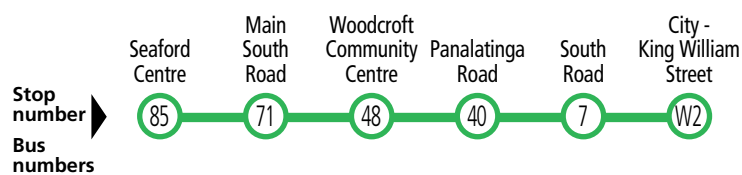

T722 Seaford to city

AM peak hours only

Monday to Friday

AM	T722	6.17	6.24	6.36	6.44	*7.01	7.19
	T722	6.32	6.39	6.51	6.59	*7.16	7.34
	T722	6.43	6.51	7.04	7.13	*7.37	7.54
	T722	7.03	7.11	7.24	7.33	*7.57	8.14
	T722	7.23	7.31	7.44	7.53	*8.17	8.34
	T722	7.43	7.51	8.04	8.13	*8.37	8.54

Services may operate to a different timetable during the Christmas holiday period. Visit the Adelaide Metro website during December and January for full details.

Legend

- – Times are approximate only. Bus does not have to wait until this time to depart stop.