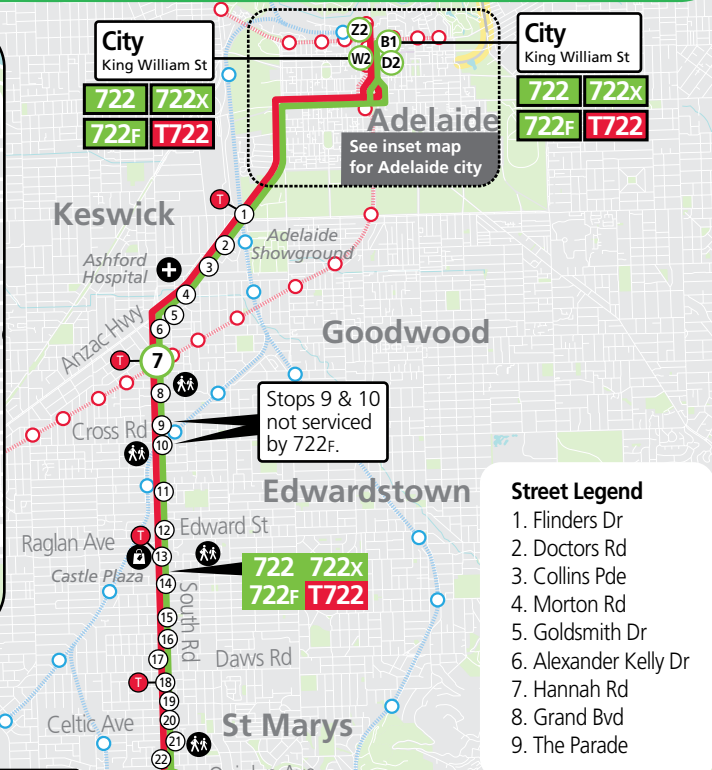

722, T722 Seaford & Noarlunga to Old Reynella & city