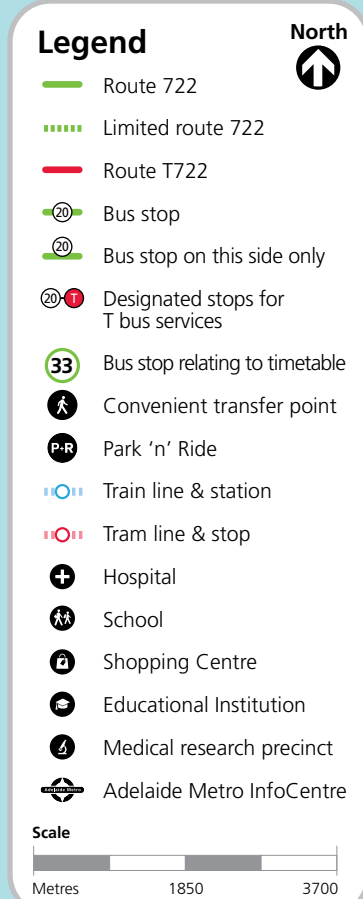

722, T722 Seaford & Noarlunga to Old Reynella & city