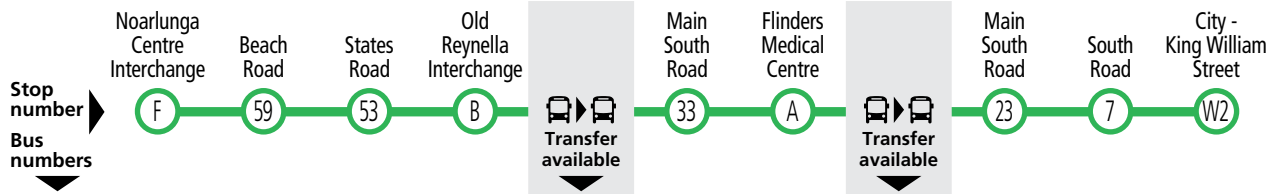

### Route descriptions

**722** Noarlunga Centre Interchange to Old Reynella Interchange & city via Flinders Medical Centre. Service operates 7 days.

**722F** Noarlunga Centre Interchange to city via Old Reynella Interchange & Flinders Medical Centre. Limited stop service operates Monday-Friday.

**722X** Noarlunga Centre Interchange to city via Southern Expressway. Express service operates Monday-Friday.

**T722** Seaford Centre to city via Southern Expressway. Limited stop peak hours only service operates Monday-Friday.

**GO ZONE** Main South Road

Between Old Reynella Interchange and stop 26 Main South Road, catch buses 721 and 722 approximately every 15 minutes between 7.30am and 6.30pm Monday to Friday and every 30 minutes at night, Saturday, Sunday and public holidays until 10pm.

# 722 Noarlunga to Old Reynella & city

Also shows limited route 720H and 721