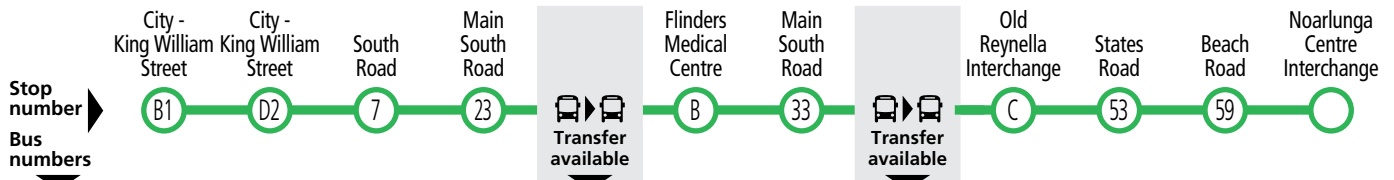

Services may operate to a different timetable during the Christmas holiday period. Visit the Adelaide Metro website during December and January for full details.

# 722 City & Old Reynella to Noarlunga

Also shows limited route 720H and 721