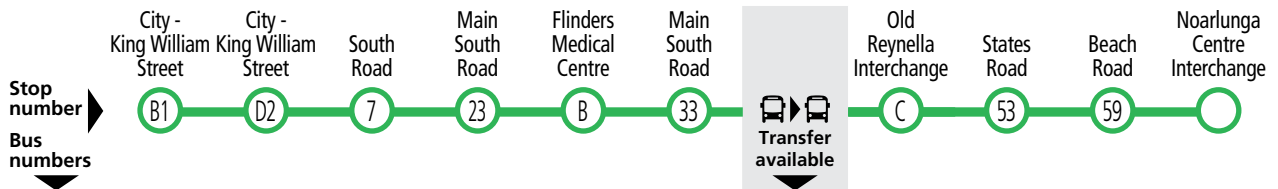

### Legend

A - Bus does not connect with services travelling to the city.

# 722, T722 Seaford & Noarlunga to Old Reynella & city

# 722 City, O'Halloran Hill & Old Reynella to Noarlunga

Also shows limited route 721