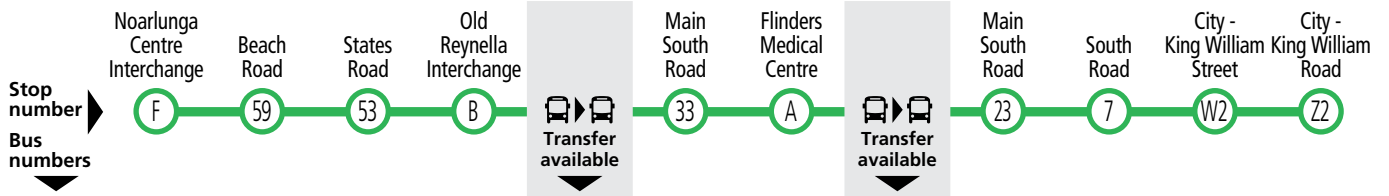

Services may operate to a different timetable during the Christmas holiday period. Visit the Adelaide Metro website during December and January for full details.

### Legend

- \* – Times are approximate only. Bus does not have to wait until this time to depart stop.

# 722 Noarlunga to Old Reynella & city

Also shows limited route 720H and 721