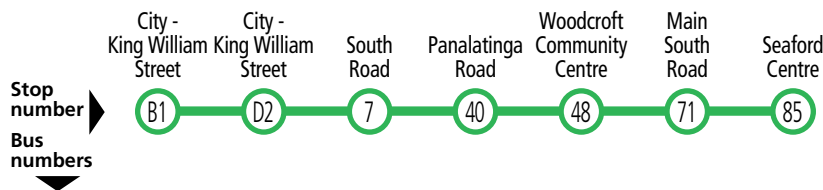

### Explanations

721F & 722F buses do not set down between the city and stop 23 Main South Road when travelling from the city.

\* – Times are approximate only. Bus does not have to wait until this time to depart stop.

# T722 City to Seaford Centre

PM peak hours only