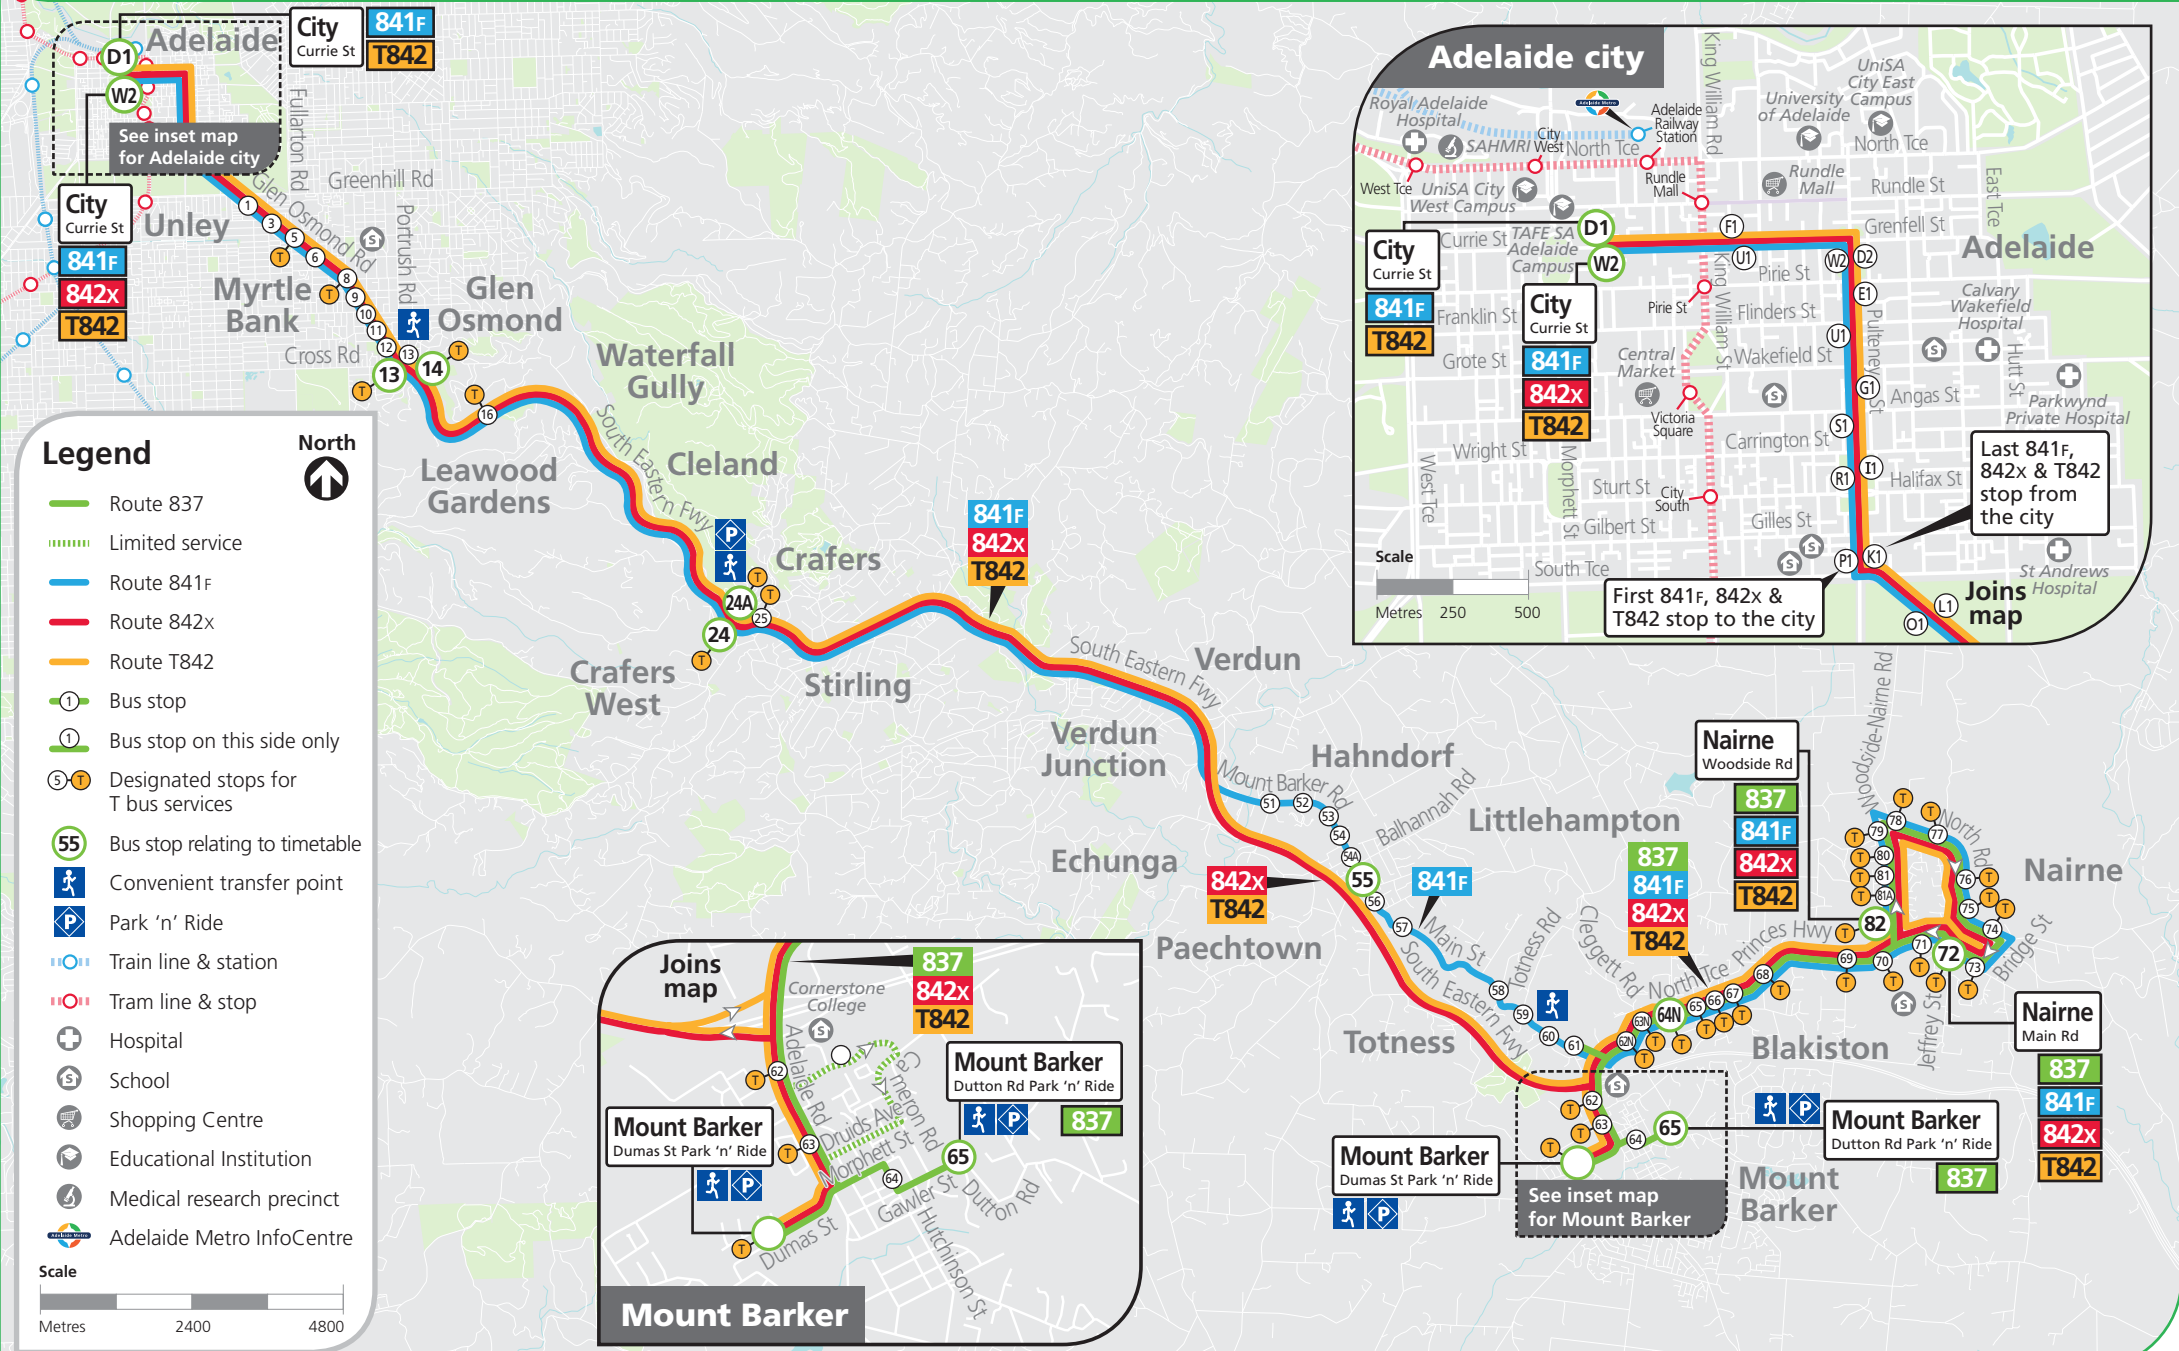

Route descriptions

837 Nairne to Mount Barker via Princes Highway. Service operates Monday–Saturday.

841F Nairne to city via Littlehampton & Hahndorf. Limited stop service operates Monday–Friday.

842x Nairne to city via Mount Barker. Express service operates Monday–Friday.

T842 Nairne to city via Mount Barker. Limited stop service operates Monday–Friday.

Government of South Australia

837, 841F, 842x, T842 Nairne to Mount Barker & city

Legend

- Route 837
- - - Limited service
- Route 841f
- Route 842x
- Route T842
- T Bus stop
- T Bus stop on this side only
- S Designated stops for T bus services
- 55 Bus stop relating to timetable
- P Convenient transfer point
- P Park 'n' Ride
- Train line & station
- Tram line & stop
- + Hospital
- S School
- M Shopping Centre
- U Educational Institution
- M Medical research precinct
- M Adelaide Metro InfoCentre

Legend

- C** – Bus diverts to Cornerstone College.
- S** – School days only.
- *** – *Times are approximate only. Bus does not have to wait until this time to depart stop.*

Explanations

- 841F buses do not pick up between stop 13 Glen Osmond Road, Glen Osmond and stop P1 Pulteney Street, city unless passengers are alighting.
- 842x buses operate express (no pick up or set down) between stop 62 Adelaide Road, Mount Barker and stop P1 Pulteney Street, city.
- See map for T842 stopping locations.

Legend

- E – Bus departs from Cornerstone College at 3.30pm.
- J – Bus continues setting down until stop 70 Old Princes Highway, Nairne.
- K – Bus travels via Mount Barker Road, servicing stop 61.
- S – School days only.