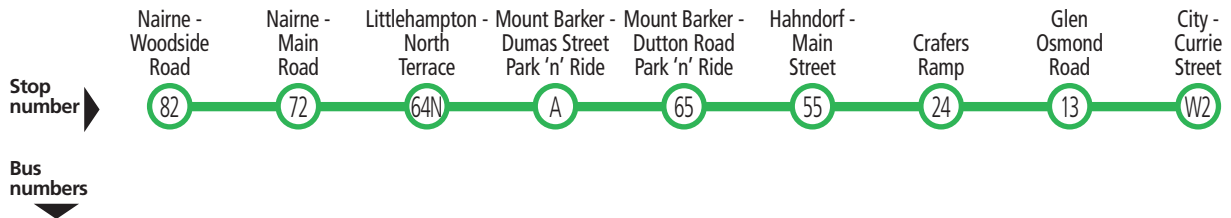

Mount Barker

Joins map

Mount Barker Dumas St Park 'n' Ride

Mount Barker Dutton Rd Park 'n' Ride

Scale
Metres 2400 4800

Nairne

See inset map for Mount Barker

Mount Barker Dumas St Park 'n' Ride

Mount Barker Dutton Rd Park 'n' Ride

837, 841F, 842X, T842 Nairne to Mount Barker & city

Monday to Friday

		Nairne - Woodside Road	Nairne - Main Road	Littlehampton - North Terrace	Mount Barker - Dumas Street Park 'n' Ride	Mount Barker - Dutton Road Park 'n' Ride	Hahndorf - Main Street	Crafers Ramp	Glen Osmond Road	City - Currie Street
AM	842x	6.35	6.43	6.51	6.56	-	-	-	-	7.40
	841F	6.50	6.59	7.06	-	-	7.17	7.29	7.39	8.02
	T842	7.00	7.09	7.16	7.21	-	-	7.40	7.51	8.14
	841F	7.15	7.24	7.31	-	-	7.41	7.54	8.04	8.29
	841F	7.30	7.39	7.46	-	-	7.56	8.08	8.18	8.44
	837	7.32	7.41	7.49	*7.54	7.59	-	-	-	-
	837	CS8.02	CS8.12	CS8.19	*S8.31	S8.36	-	-	-	-
	837	8.47	8.56	9.03	*9.09	9.14	-	-	-	-
	837	9.51	9.58	10.05	*10.11	10.16	-	-	-	-
	837	10.51	10.58	11.05	*11.11	11.16	-	-	-	-
PM	837	11.51	11.58	12.05	*12.12	12.16	-	-	-	-
	837	1.21	1.28	1.35	*1.41	1.46	-	-	-	-
	837	2.21	2.28	2.35	*2.42	2.46	-	-	-	-
	837	3.21	3.30	3.37	*3.42	3.47	-	-	-	-
	837	4.21	4.30	4.37	*4.43	4.47	-	-	-	-
	837	5.24	5.32	5.38	*5.44	5.48	-	-	-	-
	837	5.52	6.00	6.06	*6.12	6.16	-	-	-	-
	837	6.13	6.22	6.28	*6.33	6.37	-	-	-	-
	837	6.40	6.48	6.55	*7.00	7.04	-	-	-	-

Legend

- C** – Bus diverts to Cornerstone College.
- S** – School days only.
- *** – *Times are approximate only. Bus does not have to wait until this time to depart stop.*

Explanations

- 841F buses do not pick up between stop 13 Glen Osmond Road, Glen Osmond and stop P1 Pulteney Street, city unless passengers are alighting.
- 842x buses operate express (no pick up or set down) between stop 62 Adelaide Road, Mount Barker and stop P1 Pulteney Street, city.
- See map for T842 stopping locations.