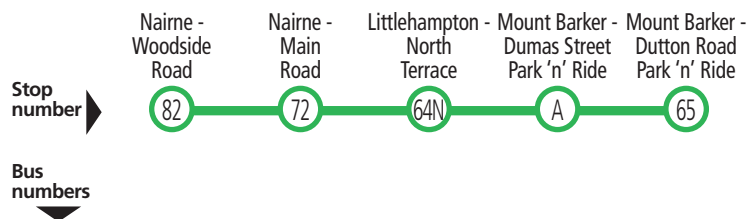

Route descriptions

837 Nairne to Mount Barker via Princes Highway. Service operates Monday–Saturday.

841F Nairne to city via Littlehampton & Hahndorf. Limited stop service operates Monday–Friday.

842x Nairne to city via Mount Barker. Express service operates Monday–Friday.

Legend

- C** – Bus diverts to Cornerstone College.
- S** – School days only.
- *** – *Times are approximate only. Bus does not have to wait until this time to depart stop.*

Explanations

- 841F buses do not pick up between stop 13 Glen Osmond Road, Glen Osmond and stop P1 Pulteney Street, city unless passengers are alighting.
- 842x buses operate express (no pick up or set down) between stop 62 Adelaide Road, Mount Barker and stop P1 Pulteney Street, city.
- See map for T842 stopping locations.

837 Nairne to Mount Barker

Saturday

		Nairne - Woodside Road	Nairne - Main Road	Littlehampton - North Terrace	Mount Barker - Dumas Street Park 'n' Ride	Mount Barker - Dutton Road Park 'n' Ride
AM	837	9.49	9.58	10.05	*10.10	10.14
	837	11.20	11.29	11.36	*11.41	11.45
PM	837	1.49	1.58	2.05	*2.10	2.14
	837	3.49	3.58	4.05	*4.10	4.14
	837	5.48	5.57	6.04	*6.09	6.13

Legend

- E – Bus departs from Cornerstone College at 3.30pm.
- J – Bus continues setting down until stop 70 Old Princes Highway, Nairne.
- K – Bus travels via Mount Barker Road, servicing stop 61.
- S – School days only.