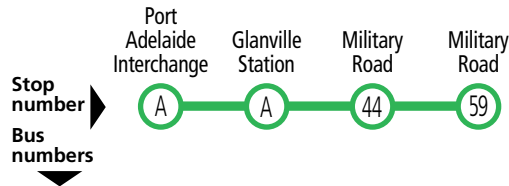

333 Port Adelaide to North Haven

Monday to Friday

AM	333	8.38	8.43	8.48	9.00
PM	333	2.30	2.36	2.41	2.52
	333	3.15	3.21	3.27	3.40

Services may operate to a different timetable during the Christmas holiday period. Visit the Adelaide Metro website during December and January for full details.