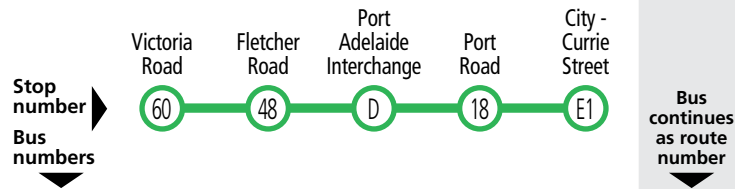

Route descriptions

150 **Osborne, Largs Bay & Port Adelaide to city** via Victoria Road, Fletcher Road, & Port Road. Service operates 7 days.
150B - terminates at stop 48 Fletcher Road, Largs Bay.
150P - terminates at Port Adelaide Interchange.

333 **North Haven to Port Adelaide Interchange** via Military Road & Glanville Station. Limited service operates Monday-Friday.

Government of South Australia

150 Osborne, Largs Bay & Port Adelaide to city

Monday to Friday							
AM	150	5.36	5.42	5.50	6.03	6.17	147
	150	6.06	6.12	6.20	6.33	6.47	147
	150	6.34	6.40	6.48	7.02	7.21	147
	150	-	7.07	7.15	7.29	7.53	140
	150	7.09	7.15	7.23	7.37	8.00	-
	150	-	7.24	7.33	7.48	8.11	-
	150	7.31	7.37	7.46	8.01	8.29	147
	150	-	7.44	7.53	8.08	8.36	-
	150	8.05	8.11	8.20	8.35	8.58	-
	150	-	8.38	8.48	9.03	9.26	144
	150	8.41	8.47	8.58	9.15	9.35	147
	150	8.56	9.02	9.13	9.30	9.50	-
	150	9.32	9.38	9.49	10.06	10.26	144
	150	10.02	10.08	10.19	10.36	10.56	144
PM	150	10.32	10.38	10.49	11.06	11.26	144
	150	11.11	11.17	11.28	11.45	12.05	147
	150	12.11	12.17	12.28	12.45	1.05	147
	150	1.11	1.17	1.28	1.45	2.05	147
	150	2.11	2.17	2.28	2.45	3.05	147
	150	3.06	3.12	3.23	3.40	4.00	147
	150	A3.49	3.56	4.07	4.24	4.45	144G
	150	A4.21	4.28	4.39	4.53	5.15	147
	150	A4.28	4.35	4.46	5.00	5.23	140
	150	A4.41	4.48	4.59	5.13	5.35	147
	150	-	-	5.15	5.27	5.47	144G
	150	5.20	5.25	5.35	5.47	6.05	147
	150	-	-	5.51	6.03	6.19	140
	150	5.55	6.00	6.10	6.22	6.39	144
150	6.26	6.31	6.41	6.53	7.10	147	
150	-	-	7.46	7.54	8.10	147	
150	-	-	8.46	8.54	9.10	147	
150	-	-	9.46	9.54	10.10	147	
150	-	-	10.46	10.54	11.10	147	