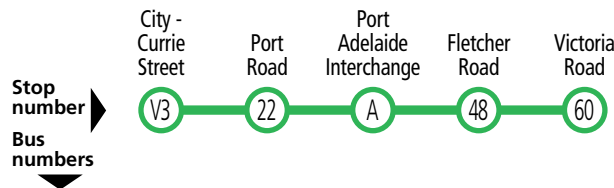

Route descriptions

150 **Osborne, Largs Bay & Port Adelaide to city** via Victoria Road, Fletcher Road, & Port Road. Service operates 7 days.
150B - terminates at stop 48 Fletcher Road, Largs Bay.
150P - terminates at Port Adelaide Interchange.

Legend

B – Bus continues to Australian Submarine Corporation (Veitch Road).

Services may operate to a different timetable during the Christmas holiday period. Visit the Adelaide Metro website during December and January for full details.

333 Port Adelaide to North Haven

Monday to Friday

AM	333	8.38	8.43	8.48	9.00
PM	333	2.30	2.36	2.41	2.52
	333	3.15	3.21	3.27	3.40

Services may operate to a different timetable during the Christmas holiday period. Visit the Adelaide Metro website during December and January for full details.

150 City to Port Adelaide, Largs Bay & Osborne

Saturday only

AM	150	7.24	7.43	7.54	8.02	8.07
----	------------	------	------	------	------	------

Saturday, Sunday & public holidays

AM	150	8.23	8.43	8.58	9.07	9.12
	150	9.23	9.43	9.58	10.07	10.12
	150	10.23	10.43	10.58	11.07	11.12
	150	11.23	11.43	11.58	12.07	12.12
PM	150	12.23	12.43	12.58	1.07	1.12
	150	1.23	1.43	1.58	2.07	2.12
	150	2.23	2.43	2.58	3.07	3.12
	150	3.23	3.43	3.58	4.07	4.12
	150	4.23	4.43	4.58	5.07	5.12
	150	5.11	5.31	5.43	5.52	5.59
	150	5.53	6.12	6.24	6.33	6.38
	150B	6.52	7.09	7.18	7.26	-
	150B	7.38	7.54	8.03	8.11	-
	150B	8.38	8.54	9.03	9.11	-
	150B	9.37	9.53	10.02	10.10	-
	150P	10.37	10.53	10.59	-	-