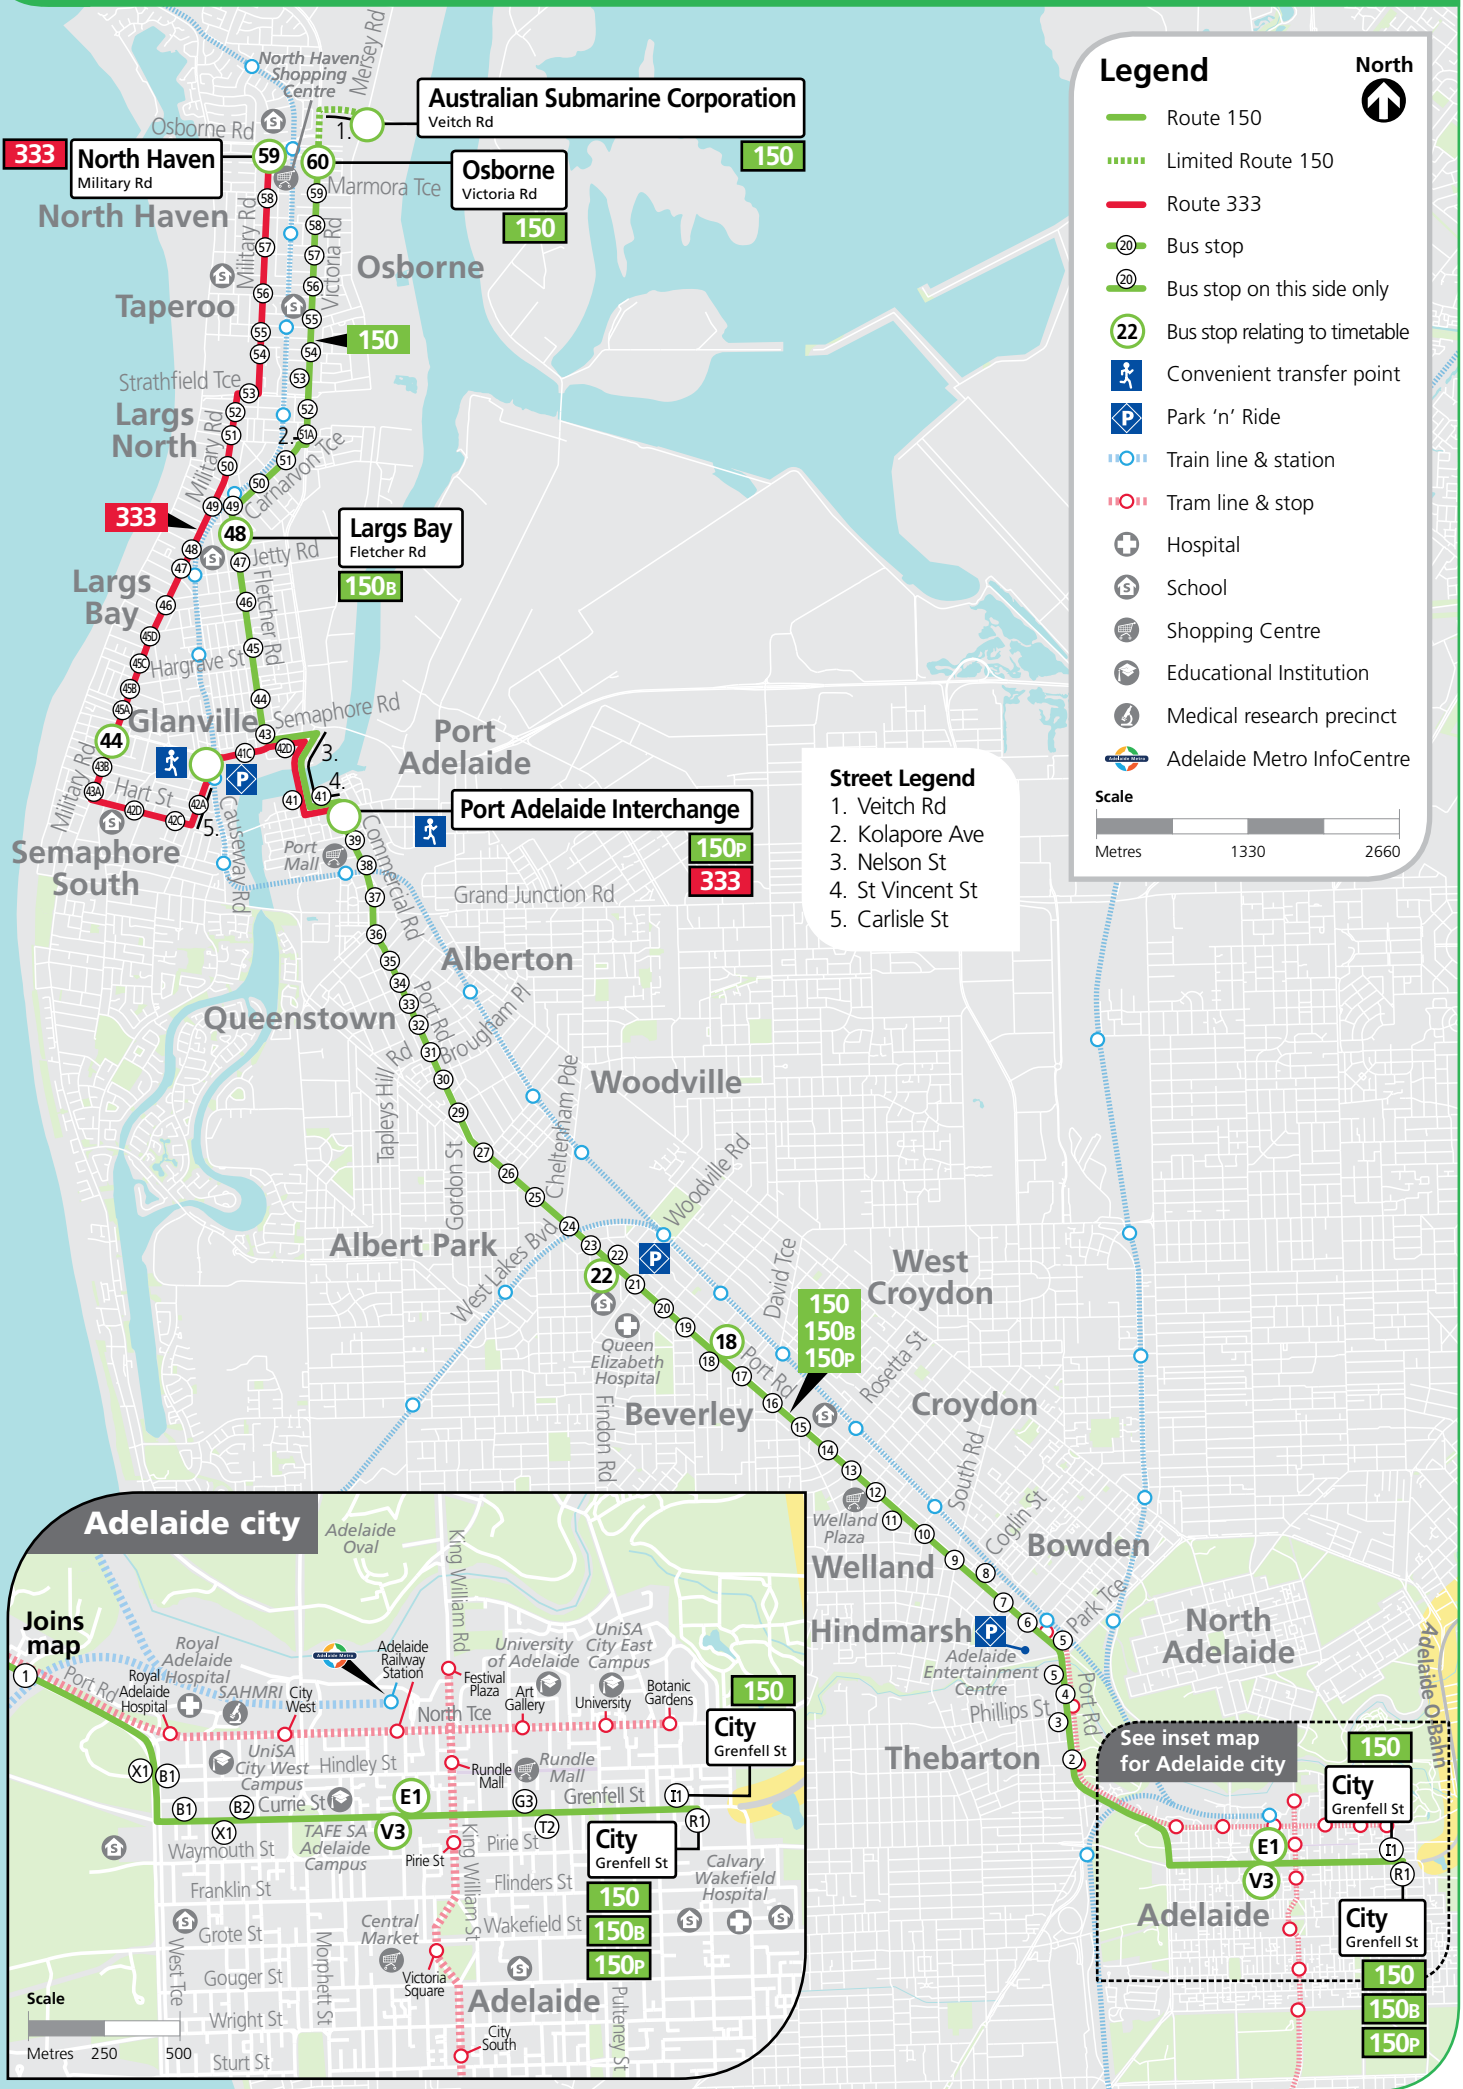

150, 333 Osborne, North Haven & Largs Bay to Port Adelaide & city