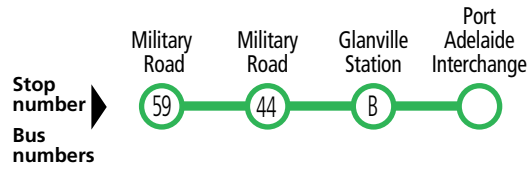

333 North Haven to Port Adelaide

Monday to Friday

AM	333	8.24	8.35	8.40	8.47
	333	9.04	9.15	9.20	9.27
PM	333	2.57	3.08	3.13	3.20

★ Services may operate to a different timetable during the Christmas holiday period. Visit the Adelaide Metro website during December and January for full details.