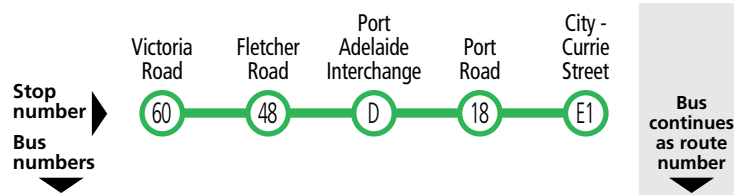

150 Osborne & Port Adelaide to city

Saturday only

AM	150	-	-	6.46	6.59	7.15	147

Saturday, Sunday & public holidays

AM	150	7.24	7.31	7.42	7.58	8.15	147
	150	8.24	8.31	8.42	8.58	9.16	147
	150	9.24	9.31	9.42	9.58	10.16	147
	150	10.24	10.31	10.42	10.58	11.16	147
PM	150	11.24	11.31	11.42	11.58	12.16	147
	150	12.24	12.31	12.42	12.58	1.16	147
	150	1.24	1.31	1.42	1.58	2.16	147
	150	2.24	2.31	2.42	2.58	3.16	147
	150	3.24	3.31	3.42	3.58	4.16	147
	150	4.24	4.31	4.42	4.58	5.16	147
	150	5.25	5.32	5.42	5.53	6.11	147
	150	6.25	6.32	6.42	6.53	7.11	147
	150	-	-	7.45	7.56	8.11	147
	150	-	-	8.45	8.56	9.11	147
	150	-	-	9.45	9.56	10.11	147
	150	-	-	10.45	10.56	11.11	147

Bus continues to...

147 Beaumont