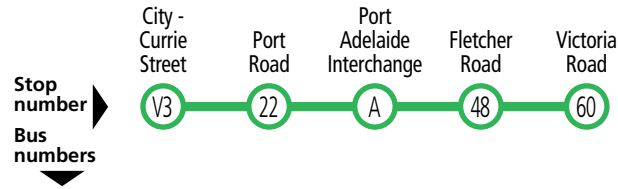

Route descriptions

150 **Osborne, Largs Bay & Port Adelaide to city** via Victoria Road, Fletcher Road, & Port Road. Service operates 7 days.
150B - terminates at stop 48 Fletcher Road, Largs Bay.
150P - terminates at Port Adelaide Interchange.

Bus continues to...

147 Beaumont

150, 333 Osborne, North Haven & Largs Bay to Port Adelaide & city

150 City to Port Adelaide, Largs Bay & Osborne

Monday to Friday						
AM	150	6.00	6.14	6.23	6.32	B6.37
	150	6.15	6.30	6.39	6.48	B6.53
	150	6.45	7.00	7.09	7.18	B7.23
	150	7.17	7.39	7.51	7.59	8.05
	150	7.56	8.18	8.30	8.38	8.45
	150	8.13	8.35	8.47	8.55	9.02
	150	8.43	9.05	9.17	9.27	9.34
	150	9.15	9.37	9.49	9.59	10.06
	150	10.09	10.31	10.43	10.52	11.00
PM	150	11.06	11.28	11.40	11.49	11.57
	150	12.06	12.28	12.40	12.49	12.57
	150	1.06	1.28	1.40	1.49	1.57
	150	2.06	2.28	2.40	2.49	2.57
	150	3.06	3.30	3.42	3.52	4.00
	150B	3.39	4.03	4.15	4.26	-
	150	3.55	4.19	4.31	4.42	4.48
	150B	4.10	4.34	4.48	4.59	-
	150	4.25	4.49	5.01	5.12	5.18
	150B	4.37	5.01	5.13	5.24	-
	150	4.50	5.15	5.26	5.37	5.43
	150B	5.10	5.35	5.46	5.57	-
	150	5.20	5.45	5.56	6.07	6.13
	150B	5.38	6.00	6.10	6.19	-
	150	5.53	6.12	6.22	6.31	6.37
	150B	6.09	6.27	6.37	6.46	-
	150B	6.39	6.56	7.06	7.15	-
	150B	7.07	7.24	7.34	7.43	-
	150B	8.06	8.23	8.32	8.41	-
	150B	9.06	9.23	9.32	9.41	-
	150P	10.06	10.23	10.31	-	-
150P	11.06	11.23	11.31	-	-	

Legend

B – Bus continues to Australian Submarine Corporation (Veitch Road).

Services may operate to a different timetable during the Christmas holiday period. Visit the Adelaide Metro website during December and January for full details.

333 Port Adelaide to North Haven

Monday to Friday

AM	333	8.38	8.43	8.48	9.00
PM	333	2.30	2.36	2.41	2.52
	333	3.15	3.21	3.27	3.40

Services may operate to a different timetable during the Christmas holiday period. Visit the Adelaide Metro website during December and January for full details.