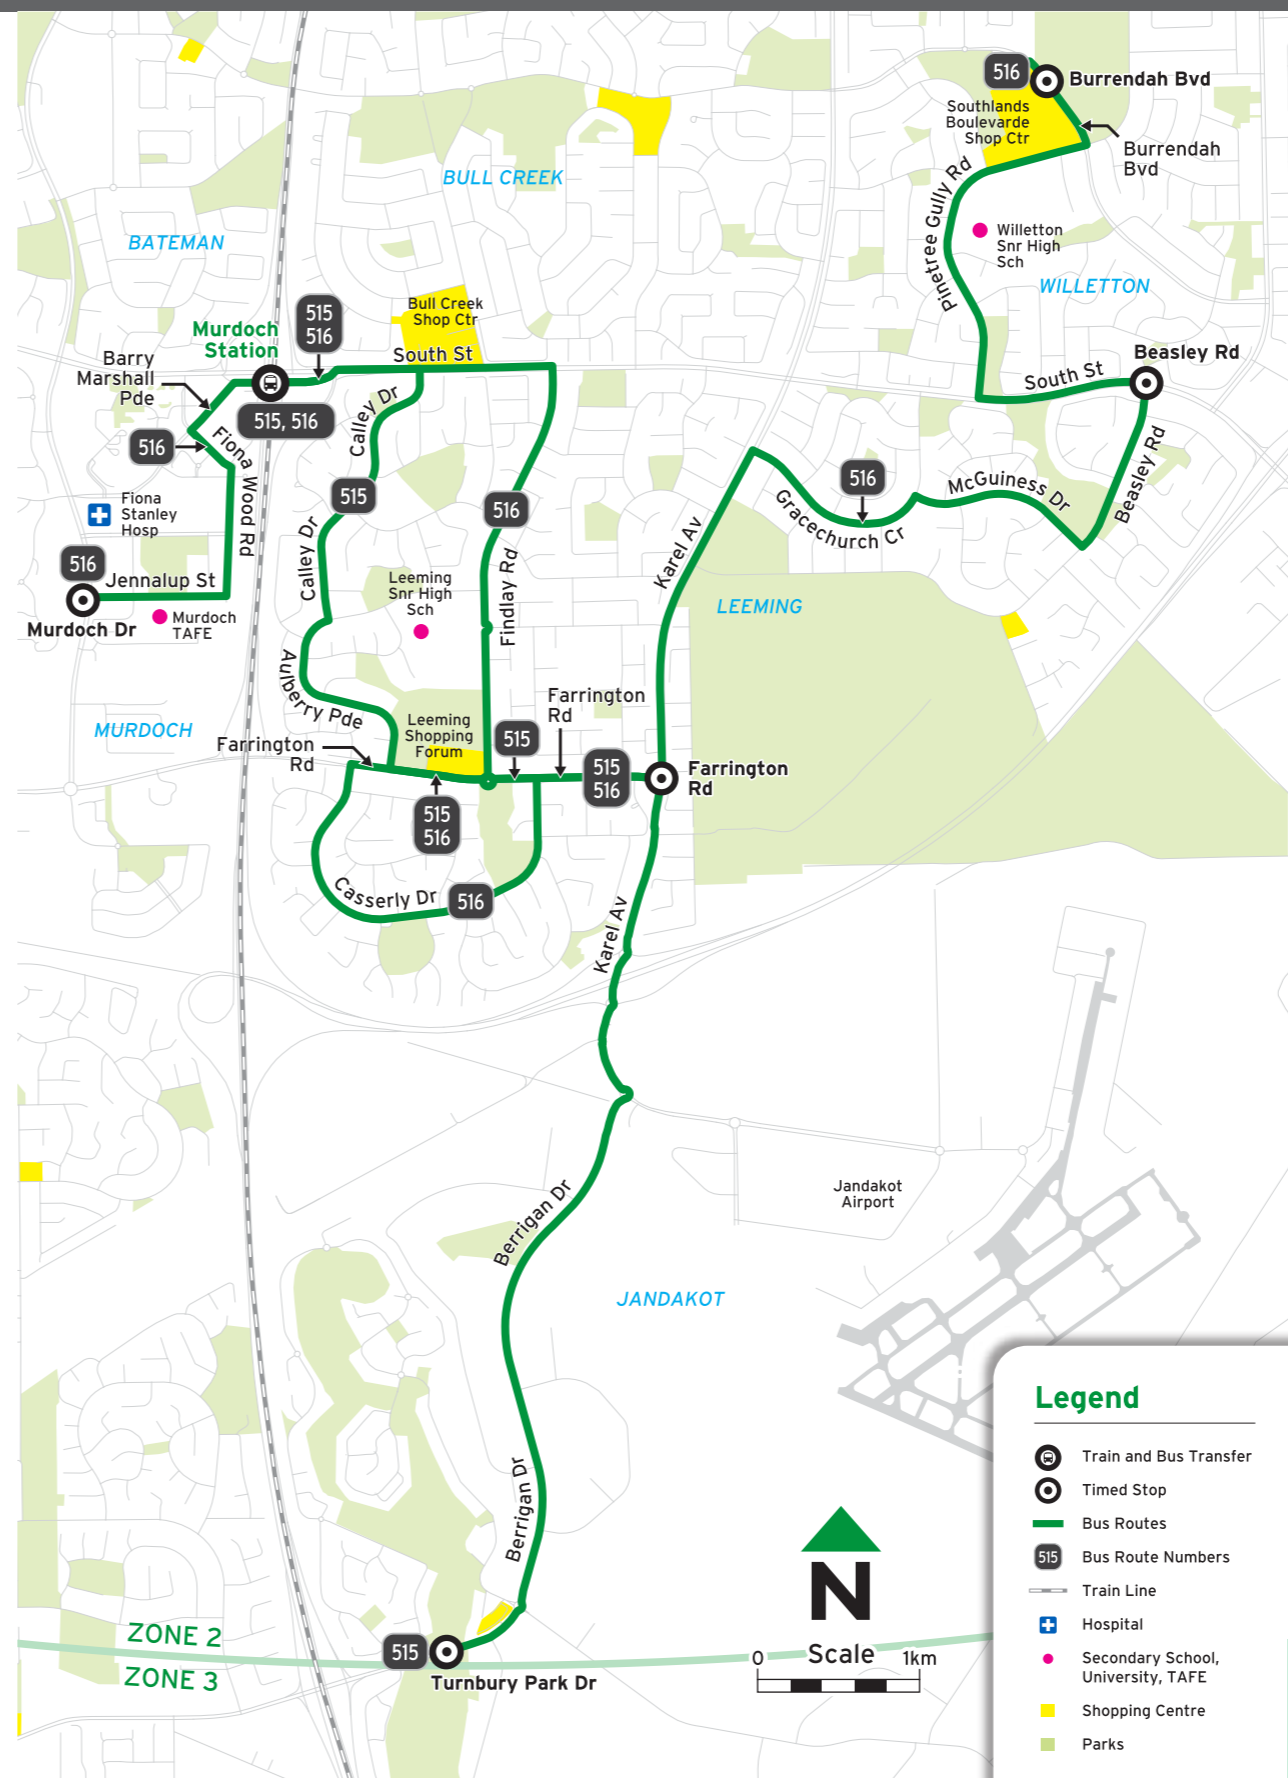

Route 515 - To Jandakot

Timed Stops				
Stop No.	23717 / Stand 11	20396	20911	20921
Route No.	Murdoch Stn	Farrington Rd / Karel Av	Jandakot Airport	Berrigan Dr / Turnbull Park Dr

Monday to Friday					
am	515 D	6:38	6:45	6:50	7:00
	515 D	7:08	7:15	7:20	7:31
	515 D	8:26	8:33	8:38	8:50
	515 D	9:11	9:18	9:23	9:32
	515 D	11:13	11:19	11:24	11:34
pm	515 D	1:13	1:19	1:24	1:36
	515 H	2:53	3:01	-	3:11
	515 S	2:53	3:04	-	3:12
	515 D	3:23	3:31	3:37	3:50
	515 A	3:48	3:56	-	4:08
	515	4:28	4:36	-	4:47
	515	4:48	4:56	-	5:07
	515	5:08	5:15	-	5:26
	515	5:27	5:34	-	5:44
	515	5:49	5:56	-	6:07
	515	6:04	6:11	-	6:21
	515	6:24	6:31	-	6:41
	515	6:53	6:59	-	7:09
	515	7:43	7:49	-	7:58

Route 515 - To Murdoch

Timed Stops	🕒	🕒	🕒	🚏
Stop No.	20927	20911	20390	23718 / Stand 12
Route No.	Berrigan Dr / Turnbury Park Dr	Jandakot Airport	Farrington Rd / Karel Av	Murdoch Stn

Monday to Friday

am	515	-	-	6:21	6:29
	515	6:48	-	6:53	7:03
	515	7:03	-	7:07	7:17
	515	7:18	-	7:22	7:33
	515	7:38	-	7:43	7:54
	515 S	7:56	-	8:03	8:18
	515 H	8:00	-	8:05	8:18
	515	8:19	-	8:24	8:34
	515	9:00	-	9:04	9:14
	515 D	9:41	9:45	9:50	9:59
	515 D	11:41	11:45	11:50	11:59
pm	515 D	1:43	1:47	1:52	2:02
	515 A	3:17	3:22	3:27	3:37
	515 B	3:17	3:22	3:29	3:41
	515 D	4:15	4:20	4:26	4:37
	515 D	4:51	4:56	5:01	5:12
	515 D	5:14	5:18	5:23	5:33
	515 D	5:29	5:33	5:38	5:47
	515 D	5:46	5:50	5:55	6:05

No Sunday & Public Holiday service

Legend

- A Terminates at Murdoch Stn.

Route 515, 516 Map

Looking for more information?

Visit us online
transperth.wa.gov.au

Get the app
 Download our free iPhone® or Android™ app to help you plan your journey.

Legend

- 🚏 Train and Bus Transfer
- 🕒 Timed Stop
- 🚌 Bus Routes
- 515 Bus Route Numbers
- 🚊 Train Line
- 🏥 Hospital
- 🎓 Secondary School, University, TAFE
- 🛒 Shopping Centre
- 🌳 Parks