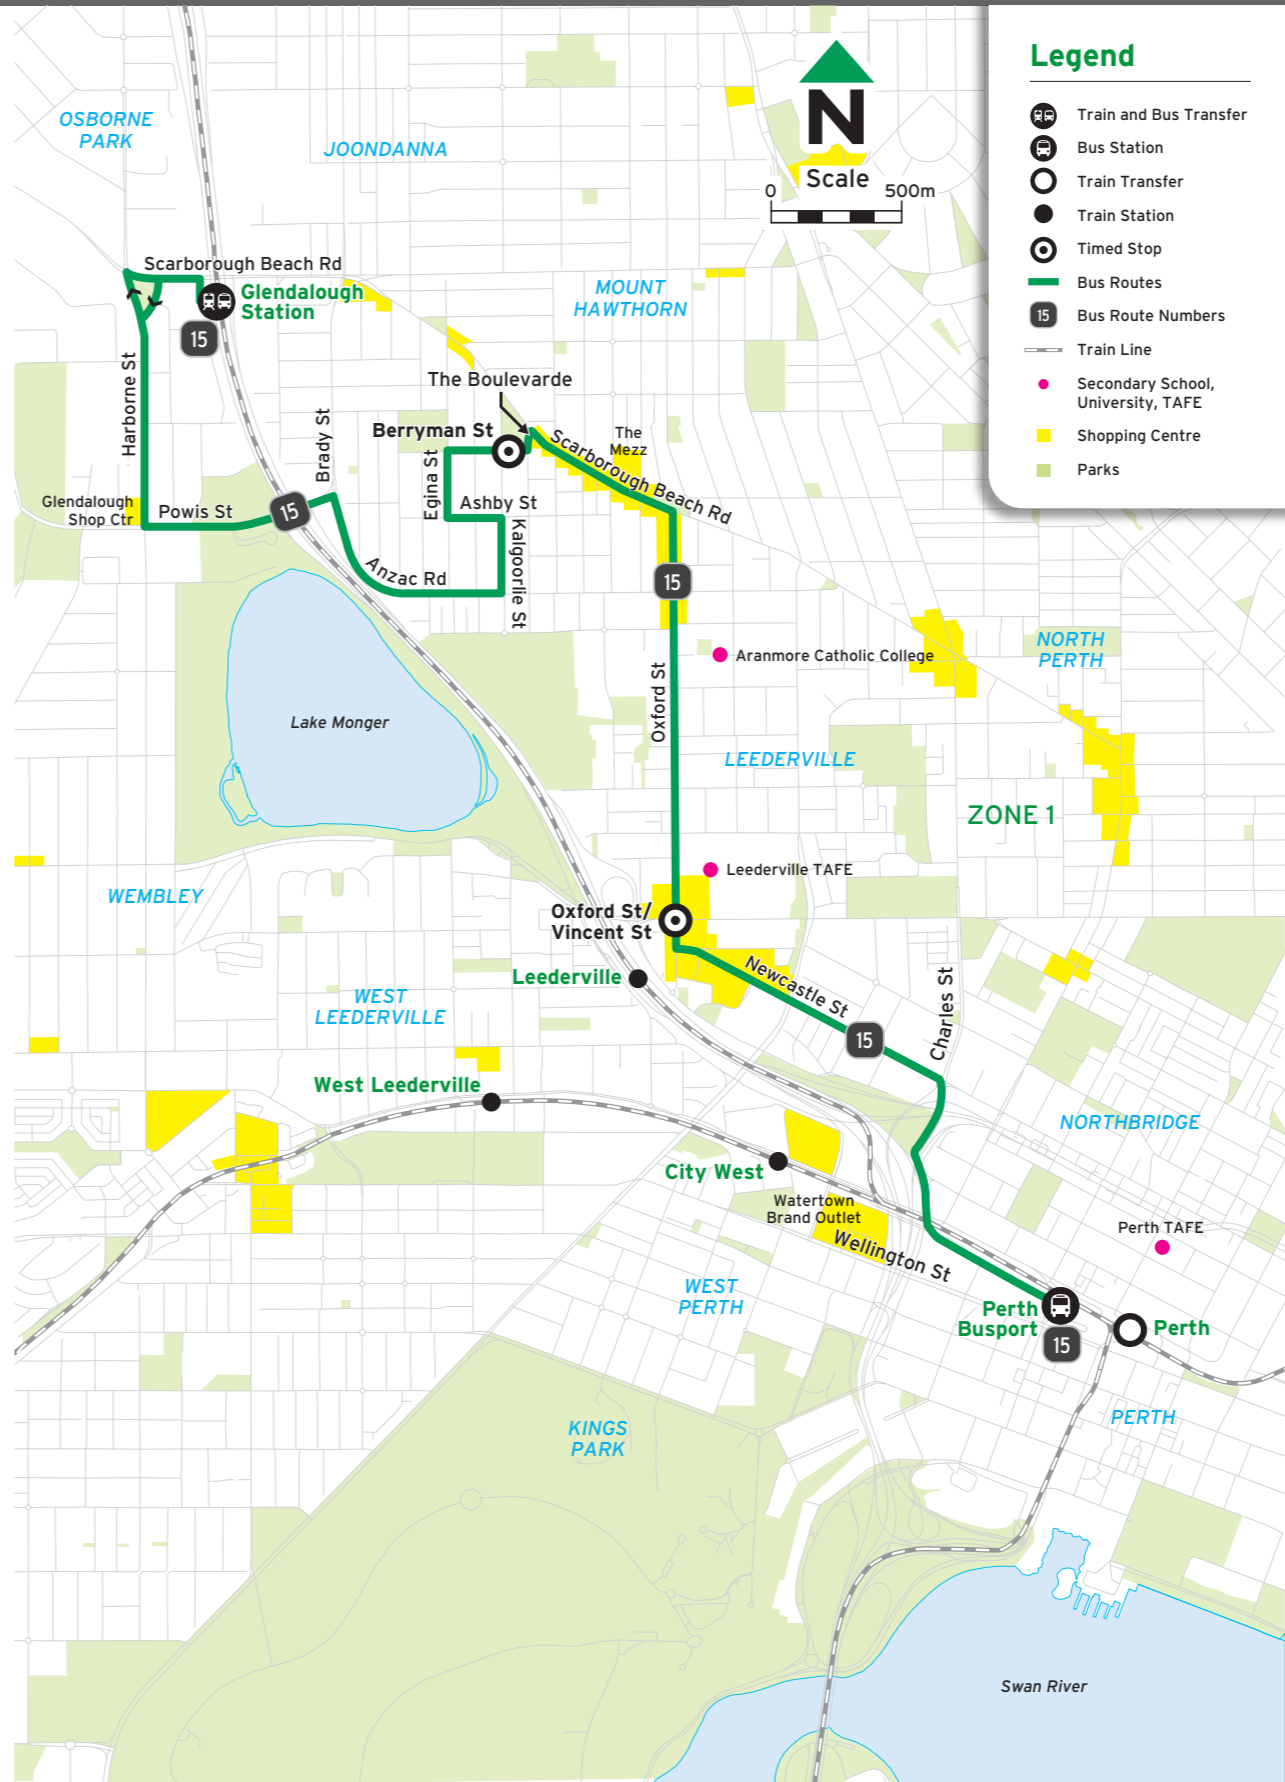

Timed Stops				
Stop No.	12980 / Stand 3	12659	12676	
Route No.	Glendalough Stn	The Boulevard / Berryman St	Oxford St / Vincent St	Perth Busport
Saturday				
am 15	6:42	6:49	6:54	7:04
15	7:20	7:27	7:32	7:42
15	7:54	8:01	8:06	8:17
15	8:24	8:32	8:38	8:49
15	8:54	9:02	9:08	9:20
15	9:24	9:32	9:39	9:51
15	9:54	10:02	10:09	10:21
15	10:24	10:33	10:40	10:51
15	10:54	11:03	11:10	11:21
15	11:20	11:29	11:36	11:47
15	11:50	11:59	12:06	12:17
pm 15	12:20	12:29	12:36	12:47
15	12:50	12:58	1:05	1:17
15	1:20	1:28	1:35	1:47
15	1:50	1:58	2:05	2:16
15	2:20	2:28	2:35	2:45
15	2:50	2:58	3:05	3:15
15	3:20	3:28	3:35	3:45
15	3:50	3:58	4:05	4:15
15	4:20	4:28	4:35	4:45
15	4:50	4:58	5:05	5:15
15	5:20	5:28	5:35	5:45
15	5:50	5:58	6:05	6:16
15	6:20	6:28	6:34	6:45
15	7:20	7:28	7:34	7:45
15	8:20	8:28	8:34	8:45
15	9:27	9:35	9:41	9:52
15	10:27	10:35	10:41	10:52

Sunday and Public Holidays				
am 15	8:24	8:32	8:37	8:46
15	9:24	9:32	9:37	9:47
15	10:24	10:32	10:38	10:48
15	11:24	11:32	11:38	11:49
pm 15	12:20	12:28	12:34	12:45
15	1:20	1:28	1:34	1:44
15	2:20	2:28	2:33	2:43
15	3:20	3:28	3:33	3:43
15	4:20	4:28	4:33	4:43
15	5:20	5:28	5:33	5:43
15	6:20	6:28	6:33	6:43

Legend
D Deviates via Leederville Gardens Retirement Estate.

Route 15 Map

Looking for more information?

Visit us online
transperth.wa.gov.au

Get the app
Download our free iPhone® or Android™ app to help you plan your journey.

Call us
InfoLine on 13 62 13
(TIS 13 14 50)

Hearing or speech impaired?
Call via NRS on 133 677

Visit an InfoCentre at:

- Airport Central Station
- Elizabeth Quay Bus Station
- Perth Busport
- Perth Station
- Perth Underground Station