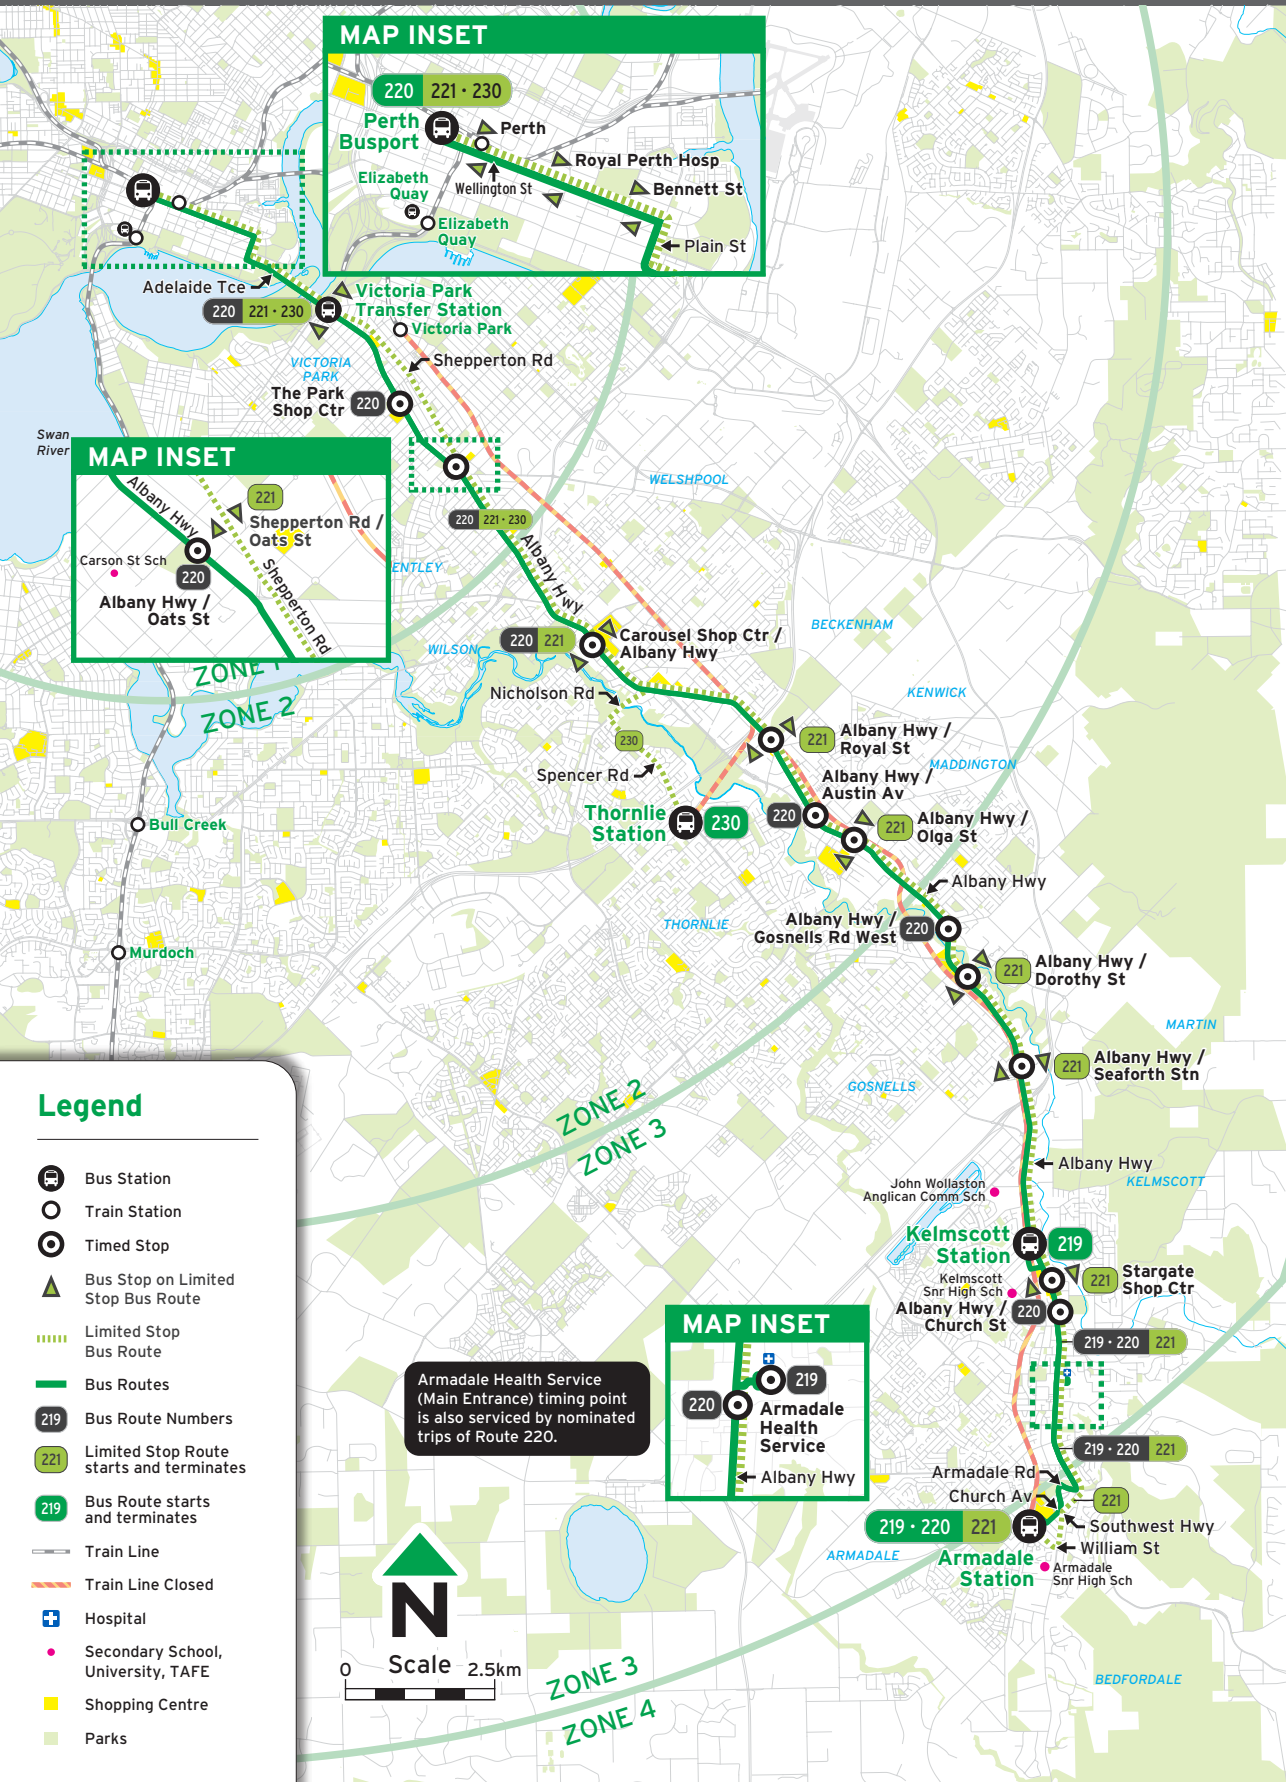

Route 219, 220, 221, 230 Map

MAP INSET

220 221 · 230

Perth Busport

Perth

Elizabeth Quay

Wellington St

Royal Perth Hosp

Bennett St

Plain St

MAP INSET

221

220

Albany Hwy / Oats St

Shepperton Rd / Oats St

Carson St Sch

Shepperton Rd

MAP INSET

220

219

Armadale Health Service

Albany Hwy

Armadale Health Service (Main Entrance) timing point is also serviced by nominated trips of Route 220.

Legend

- Bus Station
- Train Station
- Timed Stop
- Bus Stop on Limited Stop Bus Route
- Limited Stop Bus Route
- Bus Routes
- 219 Bus Route Numbers
- 221 Limited Stop Route starts and terminates
- 219 Bus Route starts and terminates
- Train Line
- Train Line Closed
- Hospital
- Secondary School, University, TAFE
- Shopping Centre
- Parks

N

Scale 2.5km

ZONE 2

ZONE 3

ZONE 4