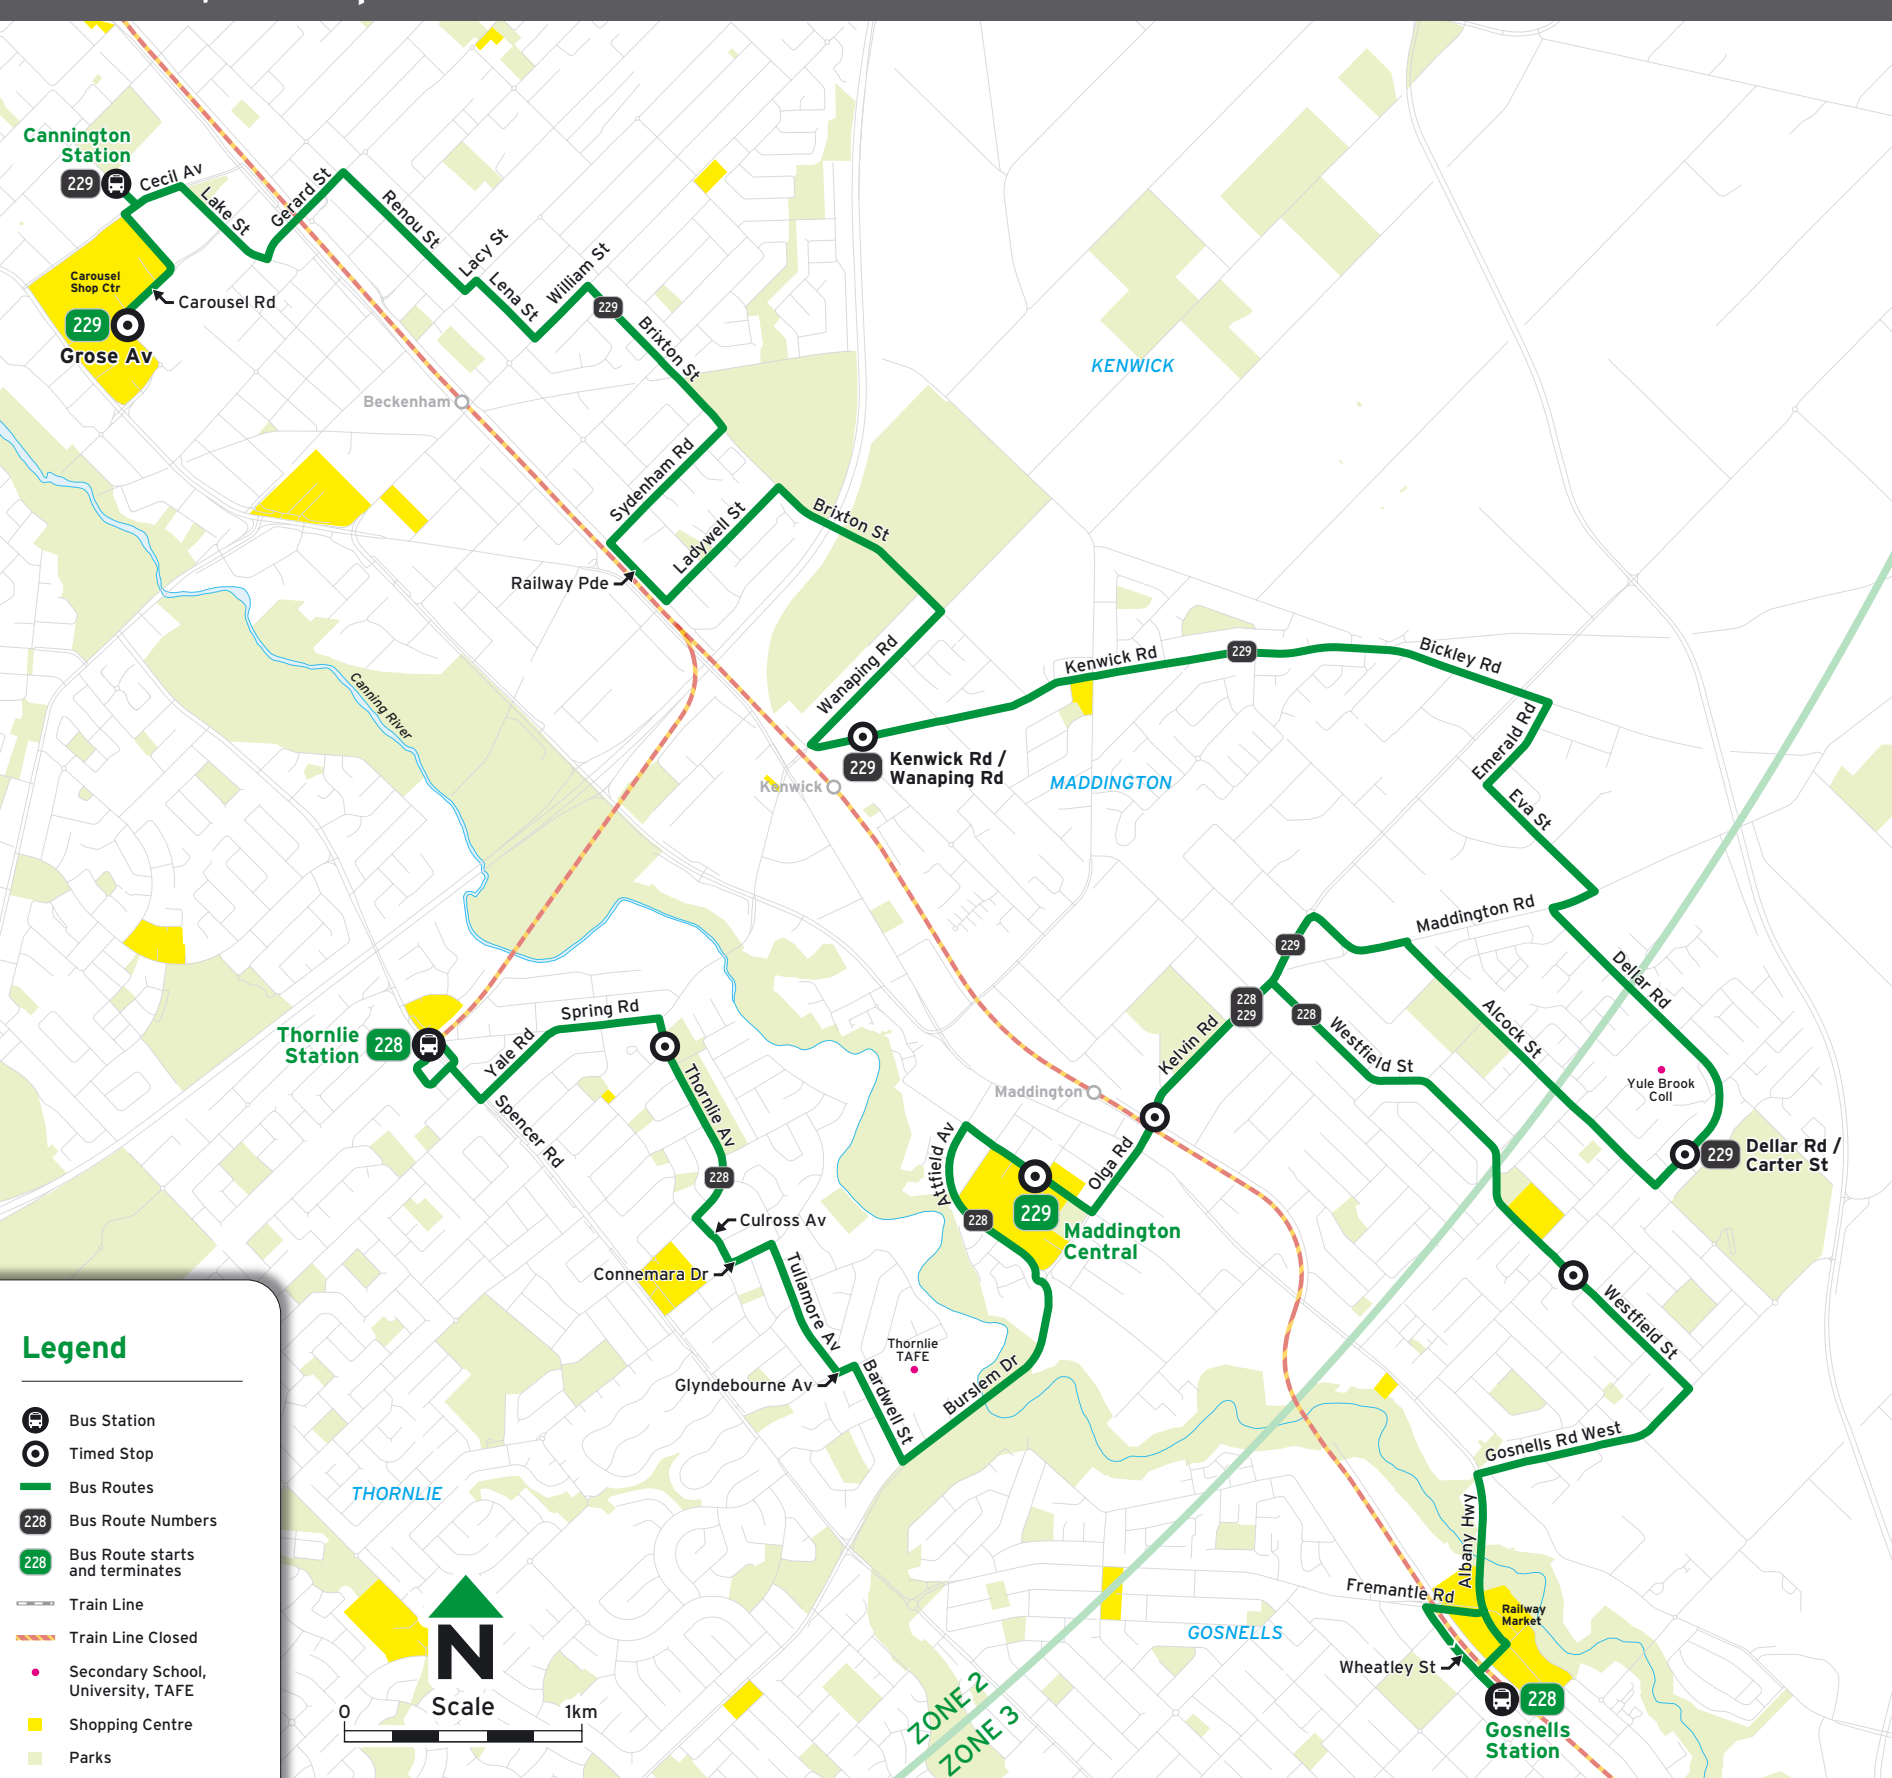

Legend
A Operates on school days only and deviates via Yule Brook College.
D Terminates at Maddington Stn.
H Operates on school holidays only.
S Operates on school days only and deviates via Yule Brook College. Terminates at Maddington Stn.

Route 228, 229 Map

Happy days!

You can now check your SmartRider balance, usage history and Autoload amount on the Transperth app.

GET IT ON Google Play | Download on the App Store