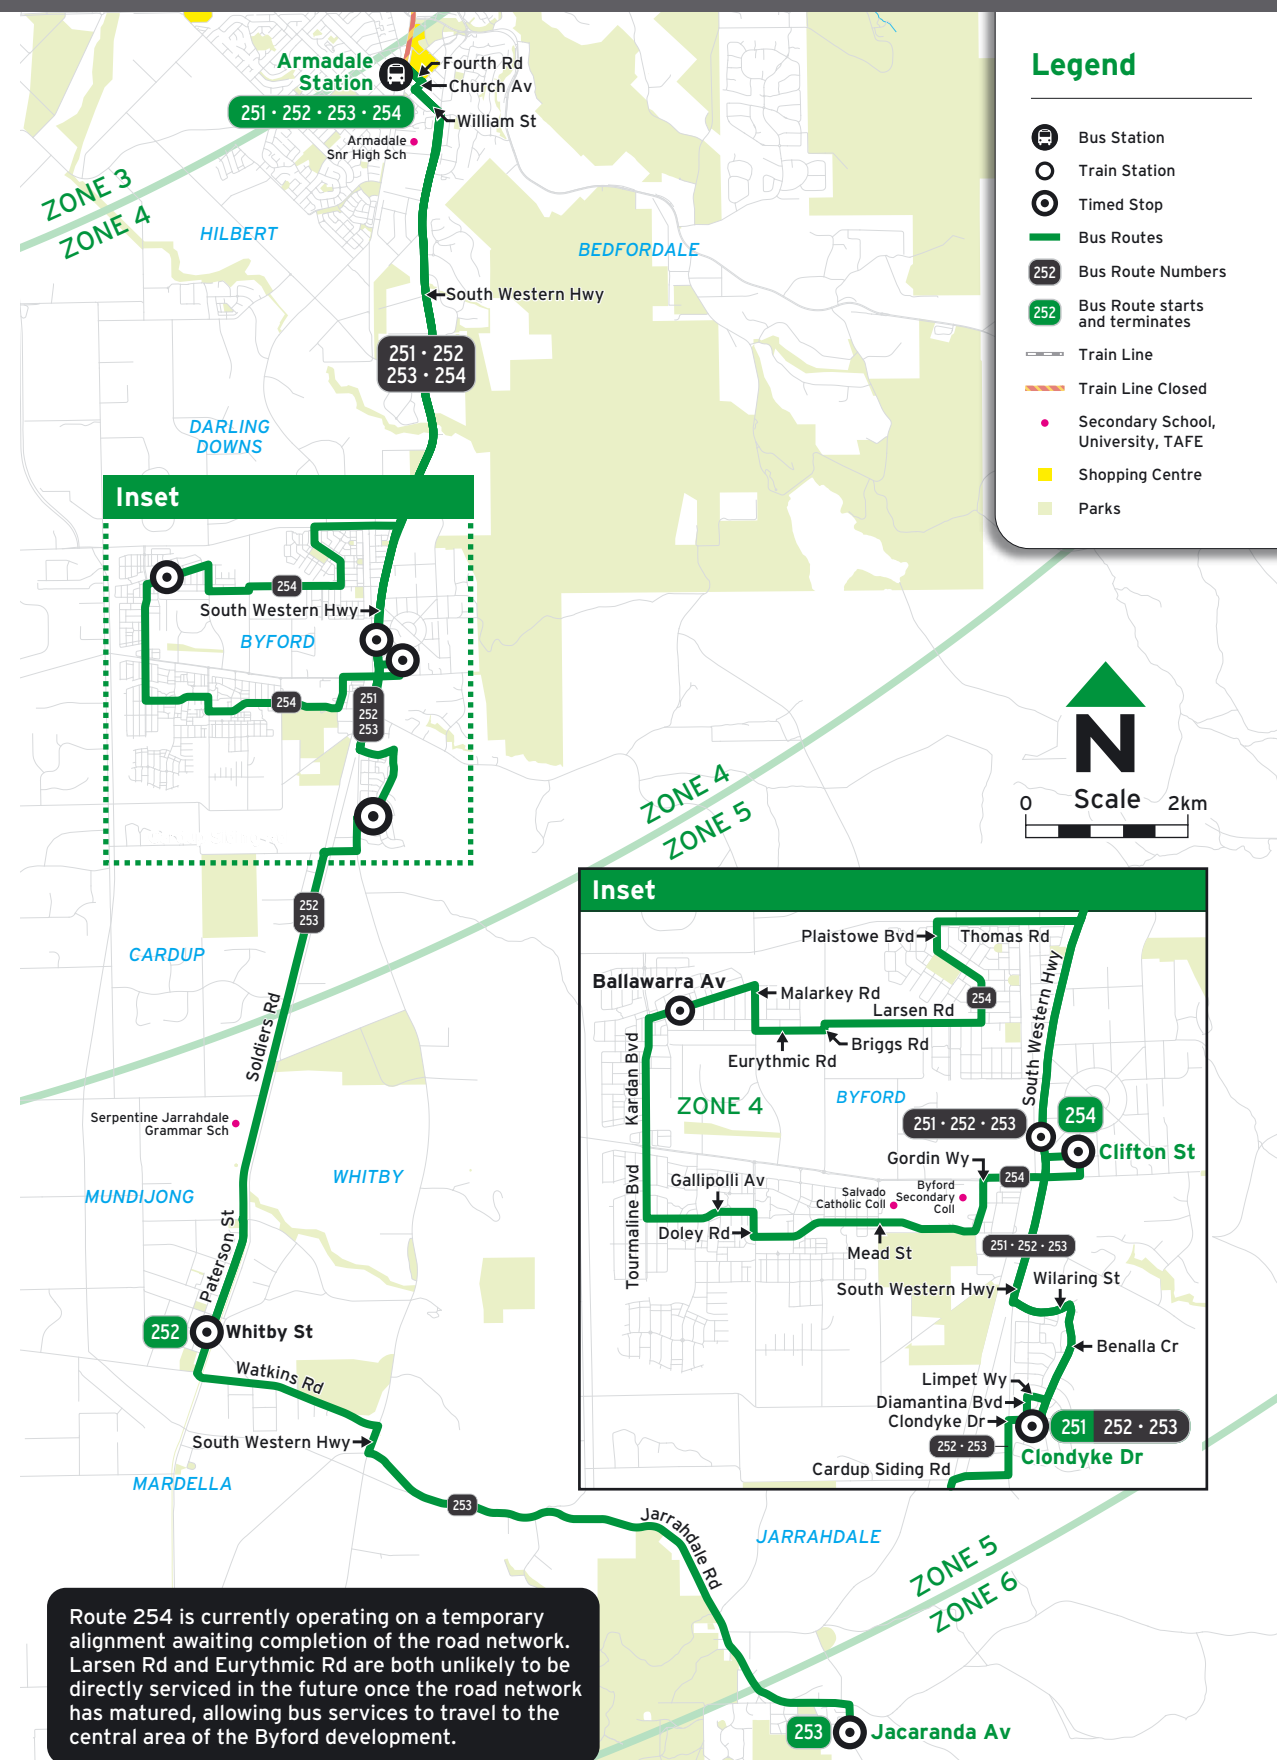

Route 254 - From Armadale

Timed Stops			
Stop No.	28895 / Stand 1	26512	26510
Route No.	Armadale Stn	Ballawarra Av / Fawcett Rd	Clifton St / South Western Hwy

Monday to Friday				
am	254 S	7:18	7:32	7:46
	254 H	7:18	7:32	7:48
	254 A	7:38	7:57	8:20
	254	7:50	8:08	8:30
	254 B	-	8:34	8:55
	254	8:26	8:42	9:01
	254	9:13	9:28	9:46
	254	10:12	10:27	10:43
	254	11:12	11:27	11:44
pm	254	12:12	12:28	12:45
	254	1:13	1:29	1:47
	254	2:23	2:40	3:00
	254 H	3:04	3:20	3:39
	254 C	3:04	3:23	3:42
	254	3:46	4:03	4:22
	254	4:17	4:34	4:54
	254	4:47	5:03	5:23
	254	5:16	5:32	5:49
	254	5:31	5:46	6:03
	254	5:46	6:01	6:18
	254	6:16	6:31	6:48
	254	6:46	7:00	7:17
	254	7:16	7:30	7:45

Saturday				
am	254	8:08	8:22	8:37
	254	9:06	9:20	9:36
	254	10:07	10:21	10:37
	254	11:08	11:23	11:39
pm	254	12:11	12:26	12:42
	254	1:11	1:26	1:42
	254	2:11	2:26	2:44
	254	3:11	3:26	3:44
	254	4:11	4:26	4:43
	254	5:11	5:26	5:42
	254	6:08	6:23	6:39

Sunday and Public Holidays				
am	254	8:31	8:45	9:00
	254	10:28	10:42	10:58
pm	254	12:30	12:44	1:00
	254	2:30	2:45	3:01
	254	4:30	4:45	5:01

1. **Legend**
2. A Operates on school days only.
   - B Operates on school days only and departs Thomas Rd after South Western Hwy, Byford at 8.26am.
   - C Operates on school days only and departs Armadale Senior High School at 2.59pm.
   - H Operates on school holidays only.
   - S Operates on school days only and extends to Court Grammar School.

Route 251, 252, 253, 254 Map

Route 254 is currently operating on a temporary alignment awaiting completion of the road network. Larsen Rd and Eurythmic Rd are both unlikely to be directly serviced in the future once the road network has matured, allowing bus services to travel to the central area of the Byford development.