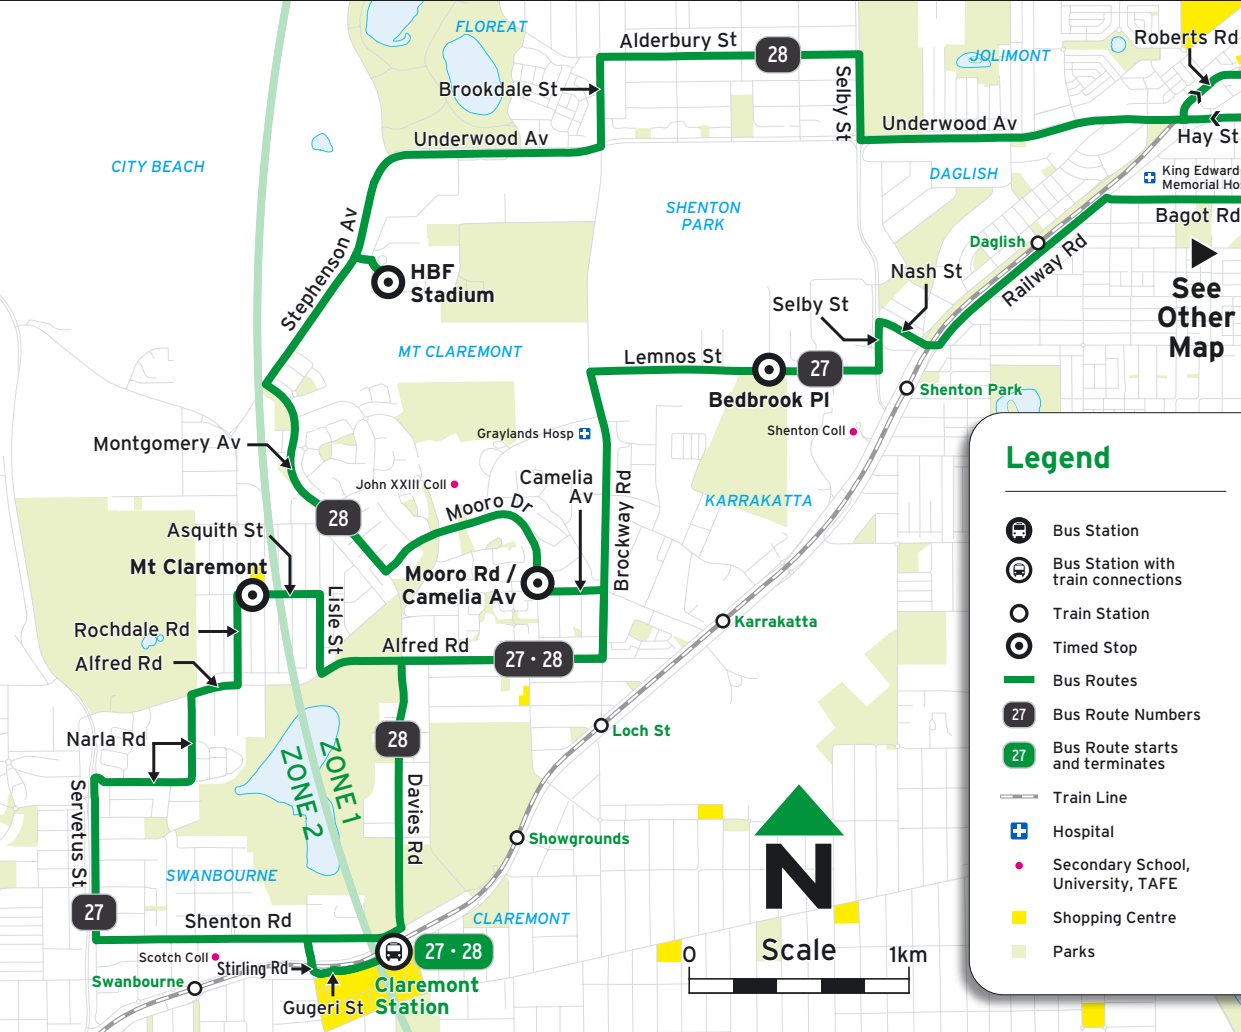

Legend
A Deviates via Floreat Forum.
B Operates on school days only and departs from Shenton Park Stn at 3.12pm.
K Operates on Monday and Friday school days only, departs Perth Modern Senior High School at time shown in Roberts Rd / Catherine St timing point column.
S Operates on school days only and deviates via Floreat Forum and terminates at Shenton Park Stn.

Route 28 - To Claremont

Timed Stops	Zone B	16923	17689	19491	23671	28527 / Stand 4
Stop No.	Perth Busport	Hay St / Rokeyby Rd	Floreat Forum Shop Ctr	HBF Stadium	Mooro Dr / Carmelia Av	Claremont Stn
Monday to Friday						
am 28	6:34	6:43	-	6:52	6:57	7:09
28 S	-	-	-	7:20	7:25	7:35
28	7:23	7:33	-	7:46	7:52	8:08
28	8:02	8:14	-	8:27	8:33	8:46
28 A	8:15	8:28	-	-	-	-
28 B	8:25	B 8:43	-	-	-	-
28	8:32	8:45	-	8:57	9:02	9:14
28 D	9:00	9:11	9:20	9:26	9:31	9:43
28 D	9:50	10:01	10:10	10:16	10:21	10:33
28 D	10:50	11:01	11:10	11:16	11:21	11:33
28 D	11:50	12:01	12:10	12:16	12:21	12:33
pm 28 D	12:50	1:01	1:10	1:16	1:21	1:33
28 D	1:50	2:01	2:10	2:16	2:21	2:33
28 C	-	-	3:12	3:25	-	-
28 C	-	-	3:24	3:37	-	-
28 D	3:05	3:17	3:28	3:36	3:41	3:55
28 D	3:30	3:42	3:53	4:01	4:06	4:19
28 D	4:05	4:17	4:28	4:36	4:41	4:54
28 D	4:23	4:35	4:46	4:53	4:58	5:11
28 E	4:42	4:55	-	5:09	5:18	-
28	5:02	5:15	-	5:29	5:34	5:47
28 E	5:22	5:35	-	5:47	5:58	-
28 E	5:42	5:55	-	6:07	6:16	-
28 E	6:10	6:20	-	6:31	6:40	-
28 E	6:40	6:49	-	7:00	7:08	-
28	7:10	7:19	-	7:29	7:34	7:45

Legend

A Operates on school days only and terminates at Shenton Park Stn.

B Operates on school days only and terminates at Bob Hawke College at time shown in Hay St / Rokeyby Rd column.

C Operates on school days only and departs Shenton Park Stn 9 minutes before first time shown. Deviates via Floreat Forum to terminate at HBF Stadium.

D Deviates via Floreat Forum.

E Terminates in Mt Claremont.

M Departs from Underwood Av near Brockway Rd at 9.04am.

S Operates on school days only.

Route 27, 28 Map

Map 1

Map 2