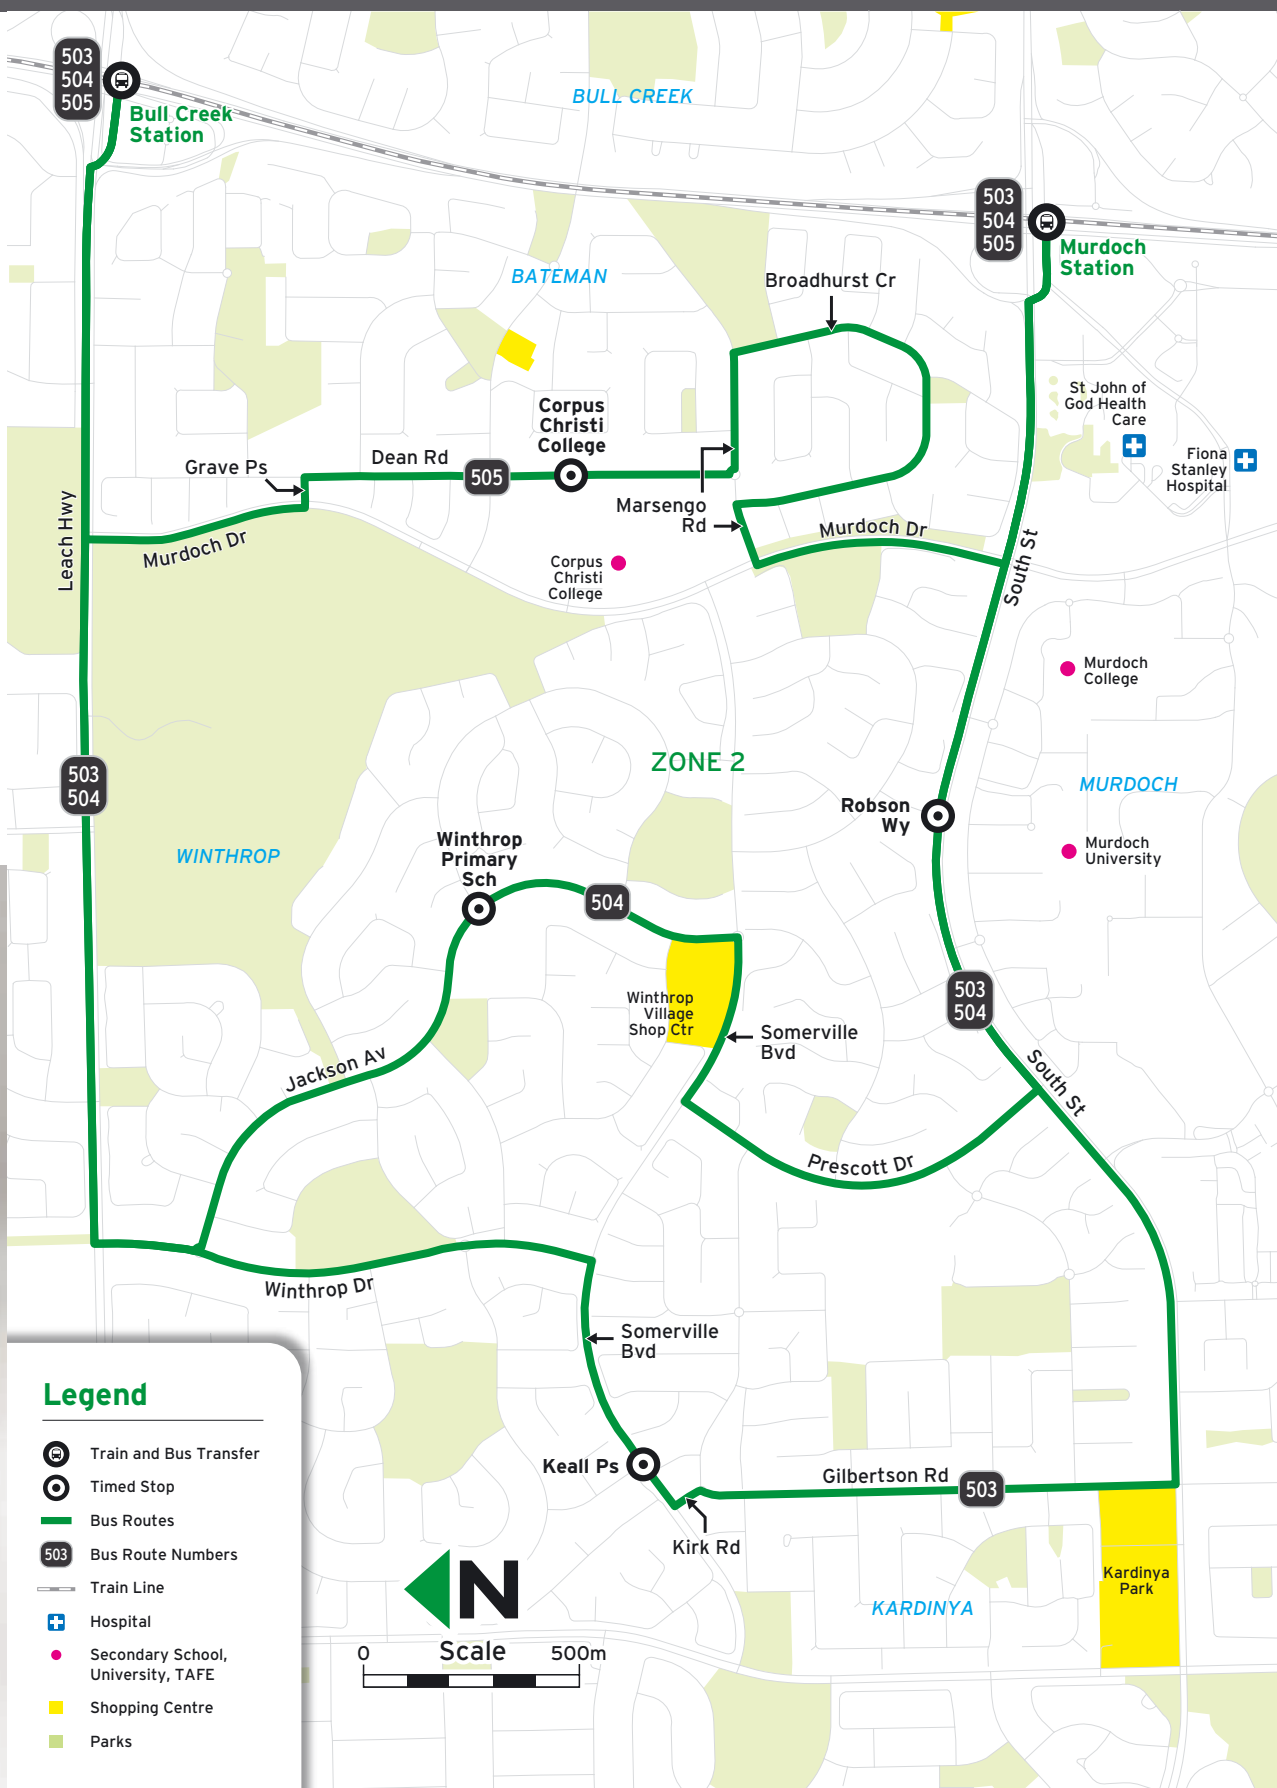

# 47

Routes

- 503** Bull Creek Stn - Murdoch Stn via Winthrop Dr
- 504** Bull Creek Stn - Murdoch Stn via Jackson Av
- 505** Bull Creek Stn - Murdoch Stn via Dean Rd

For information about connections with other bus and train services, please use JourneyPlanner at [transperth.wa.gov.au](http://transperth.wa.gov.au)

Suburbs

- Bateman
- Bull Creek
- Kardinya
- Murdoch
- Winthrop

All Transperth buses are accessible

# Route 503, 504, 505 - To Bull Creek

Timed Stops						
Stop No.	23709	10537	19711	19965	19689	23706
Route No.	Murdoch Stn	Murdoch University	Winthrop Primary School	Corpus Christi College	Somerville Bvd / Keall Pass	Bull Creek Stn

# Route 503, 504, 505 Map