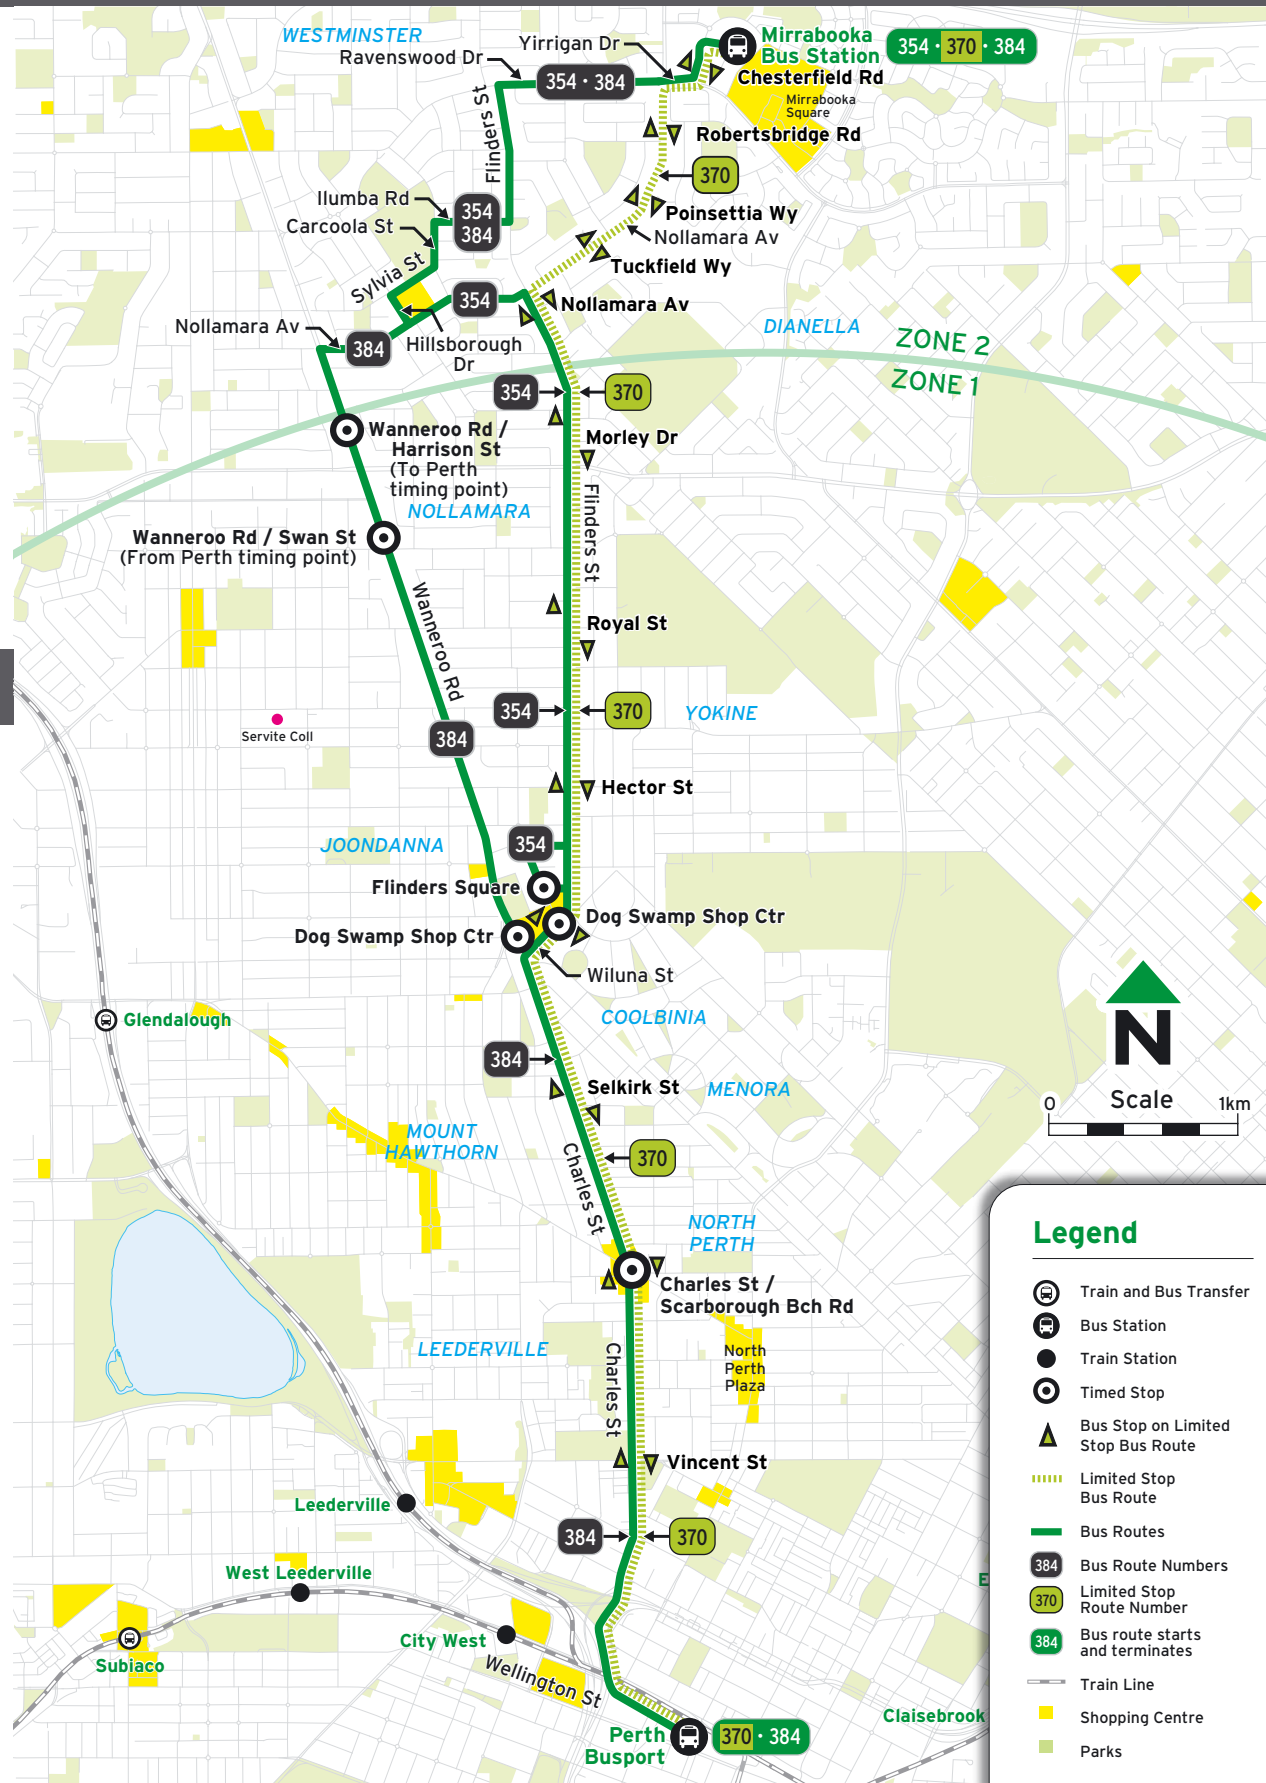

Sunday and Public Holidays

Timed Stops					
Stop No.	12538 / Stand 2	12344	12354	12593	
Route No.	Mirrabooka Bus Stn	Wanneroo Rd / Harrison St	Dog Swamp Shop Ctr	Charles St / Scarborough Beach Rd	Perth Busport
Sunday and Public Holidays					
am	384 6:26	6:33	6:38	6:41	6:51
	384 7:26	7:33	7:38	7:41	7:51
	384 8:26	8:33	8:39	8:42	8:52
	384 9:25	9:33	9:40	9:43	9:54
	384 9:56	10:03	10:10	10:13	10:24
	384 10:26	10:33	10:40	10:43	10:55
	384 10:56	11:03	11:10	11:13	11:24
	384 11:26	11:33	11:40	11:43	11:55
	384 11:56	12:03	12:10	12:13	12:25
pm	384 12:26	12:33	12:40	12:43	12:55
	384 12:56	1:03	1:10	1:13	1:24
	384 1:26	1:33	1:40	1:43	1:54
	384 1:56	2:03	2:10	2:13	2:24
	384 2:26	2:33	2:40	2:43	2:55
	384 2:56	3:03	3:09	3:12	3:23
	384 3:26	3:33	3:39	3:42	3:53
	384 3:56	4:03	4:09	4:12	4:23
	384 4:26	4:33	4:39	4:42	4:52
	384 4:56	5:03	5:09	5:12	5:22
	384 5:21	5:28	5:34	5:37	5:47
	384 6:26	6:33	6:39	6:42	6:52

Route 354 - To Yokine

Timed Stops		
Stop No.	12538 / Stand 2	25948
Route No.	Mirrabooka Bus Stn	Nangar St / Flinders Square
Monday to Friday		
am	354 9:45	10:02
	354 10:45	11:03
	354 11:45	12:02
pm	354 12:45	1:02
	354 1:45	2:02
	354 2:45	3:04
No Saturday, Sunday & Public Holiday service		

Route 354, 370, 384 - Map

Route 370 - To Perth

Timed Stops			
Stop No.	12539 / Stand 1	16812	
Route No.	Mirrabooka Bus Stn	Dog Swamp Shop Ctr	Perth Busport
Monday to Friday			
am	370 7:09	7:19	7:36
	370 7:19	7:29	7:48
	370 7:29	7:40	8:00
	370 7:39	7:50	8:10
	370 7:49	8:01	8:20
	370 7:59	8:11	8:30
	370 8:09	8:21	8:40
	370 8:19	8:31	8:49
No Saturday, Sunday & Public Holiday service